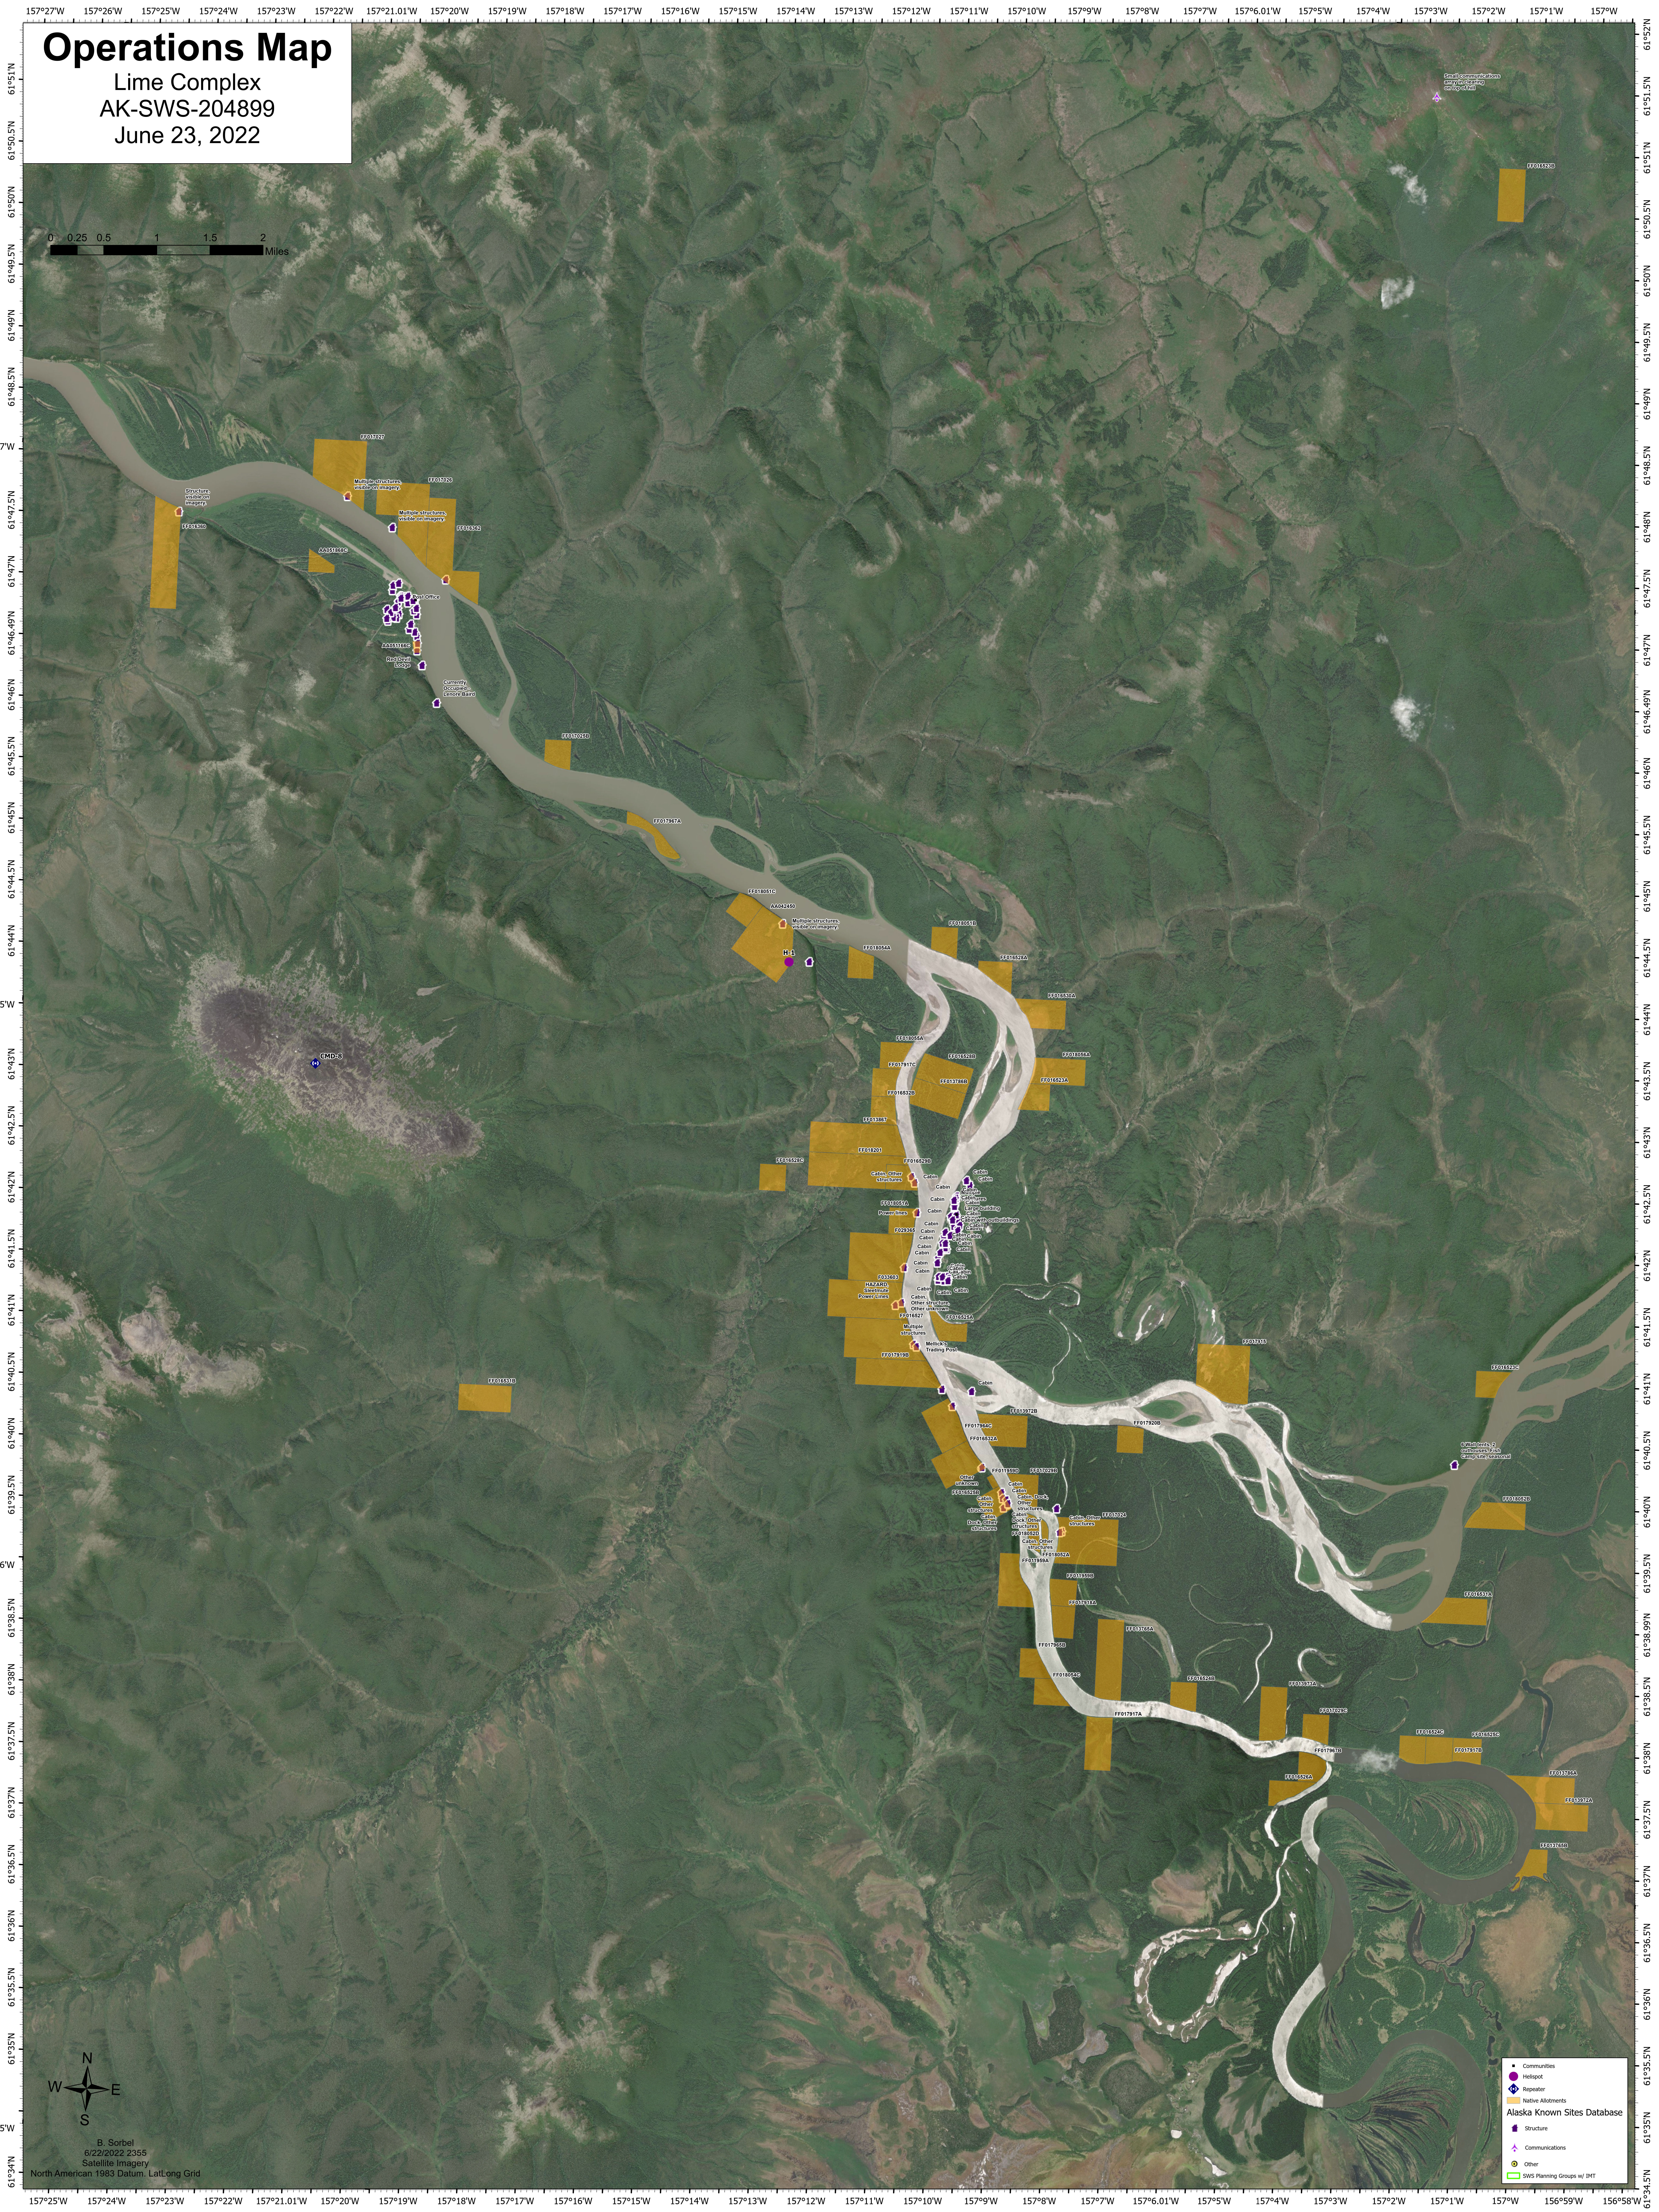

Operations Map

Lime Complex
AK-SWS-204899
June 23, 2022

B. Sorbel
6/22/2022 2:55
Satellite Imagery
North American 1983 Datum, LatLong Grid