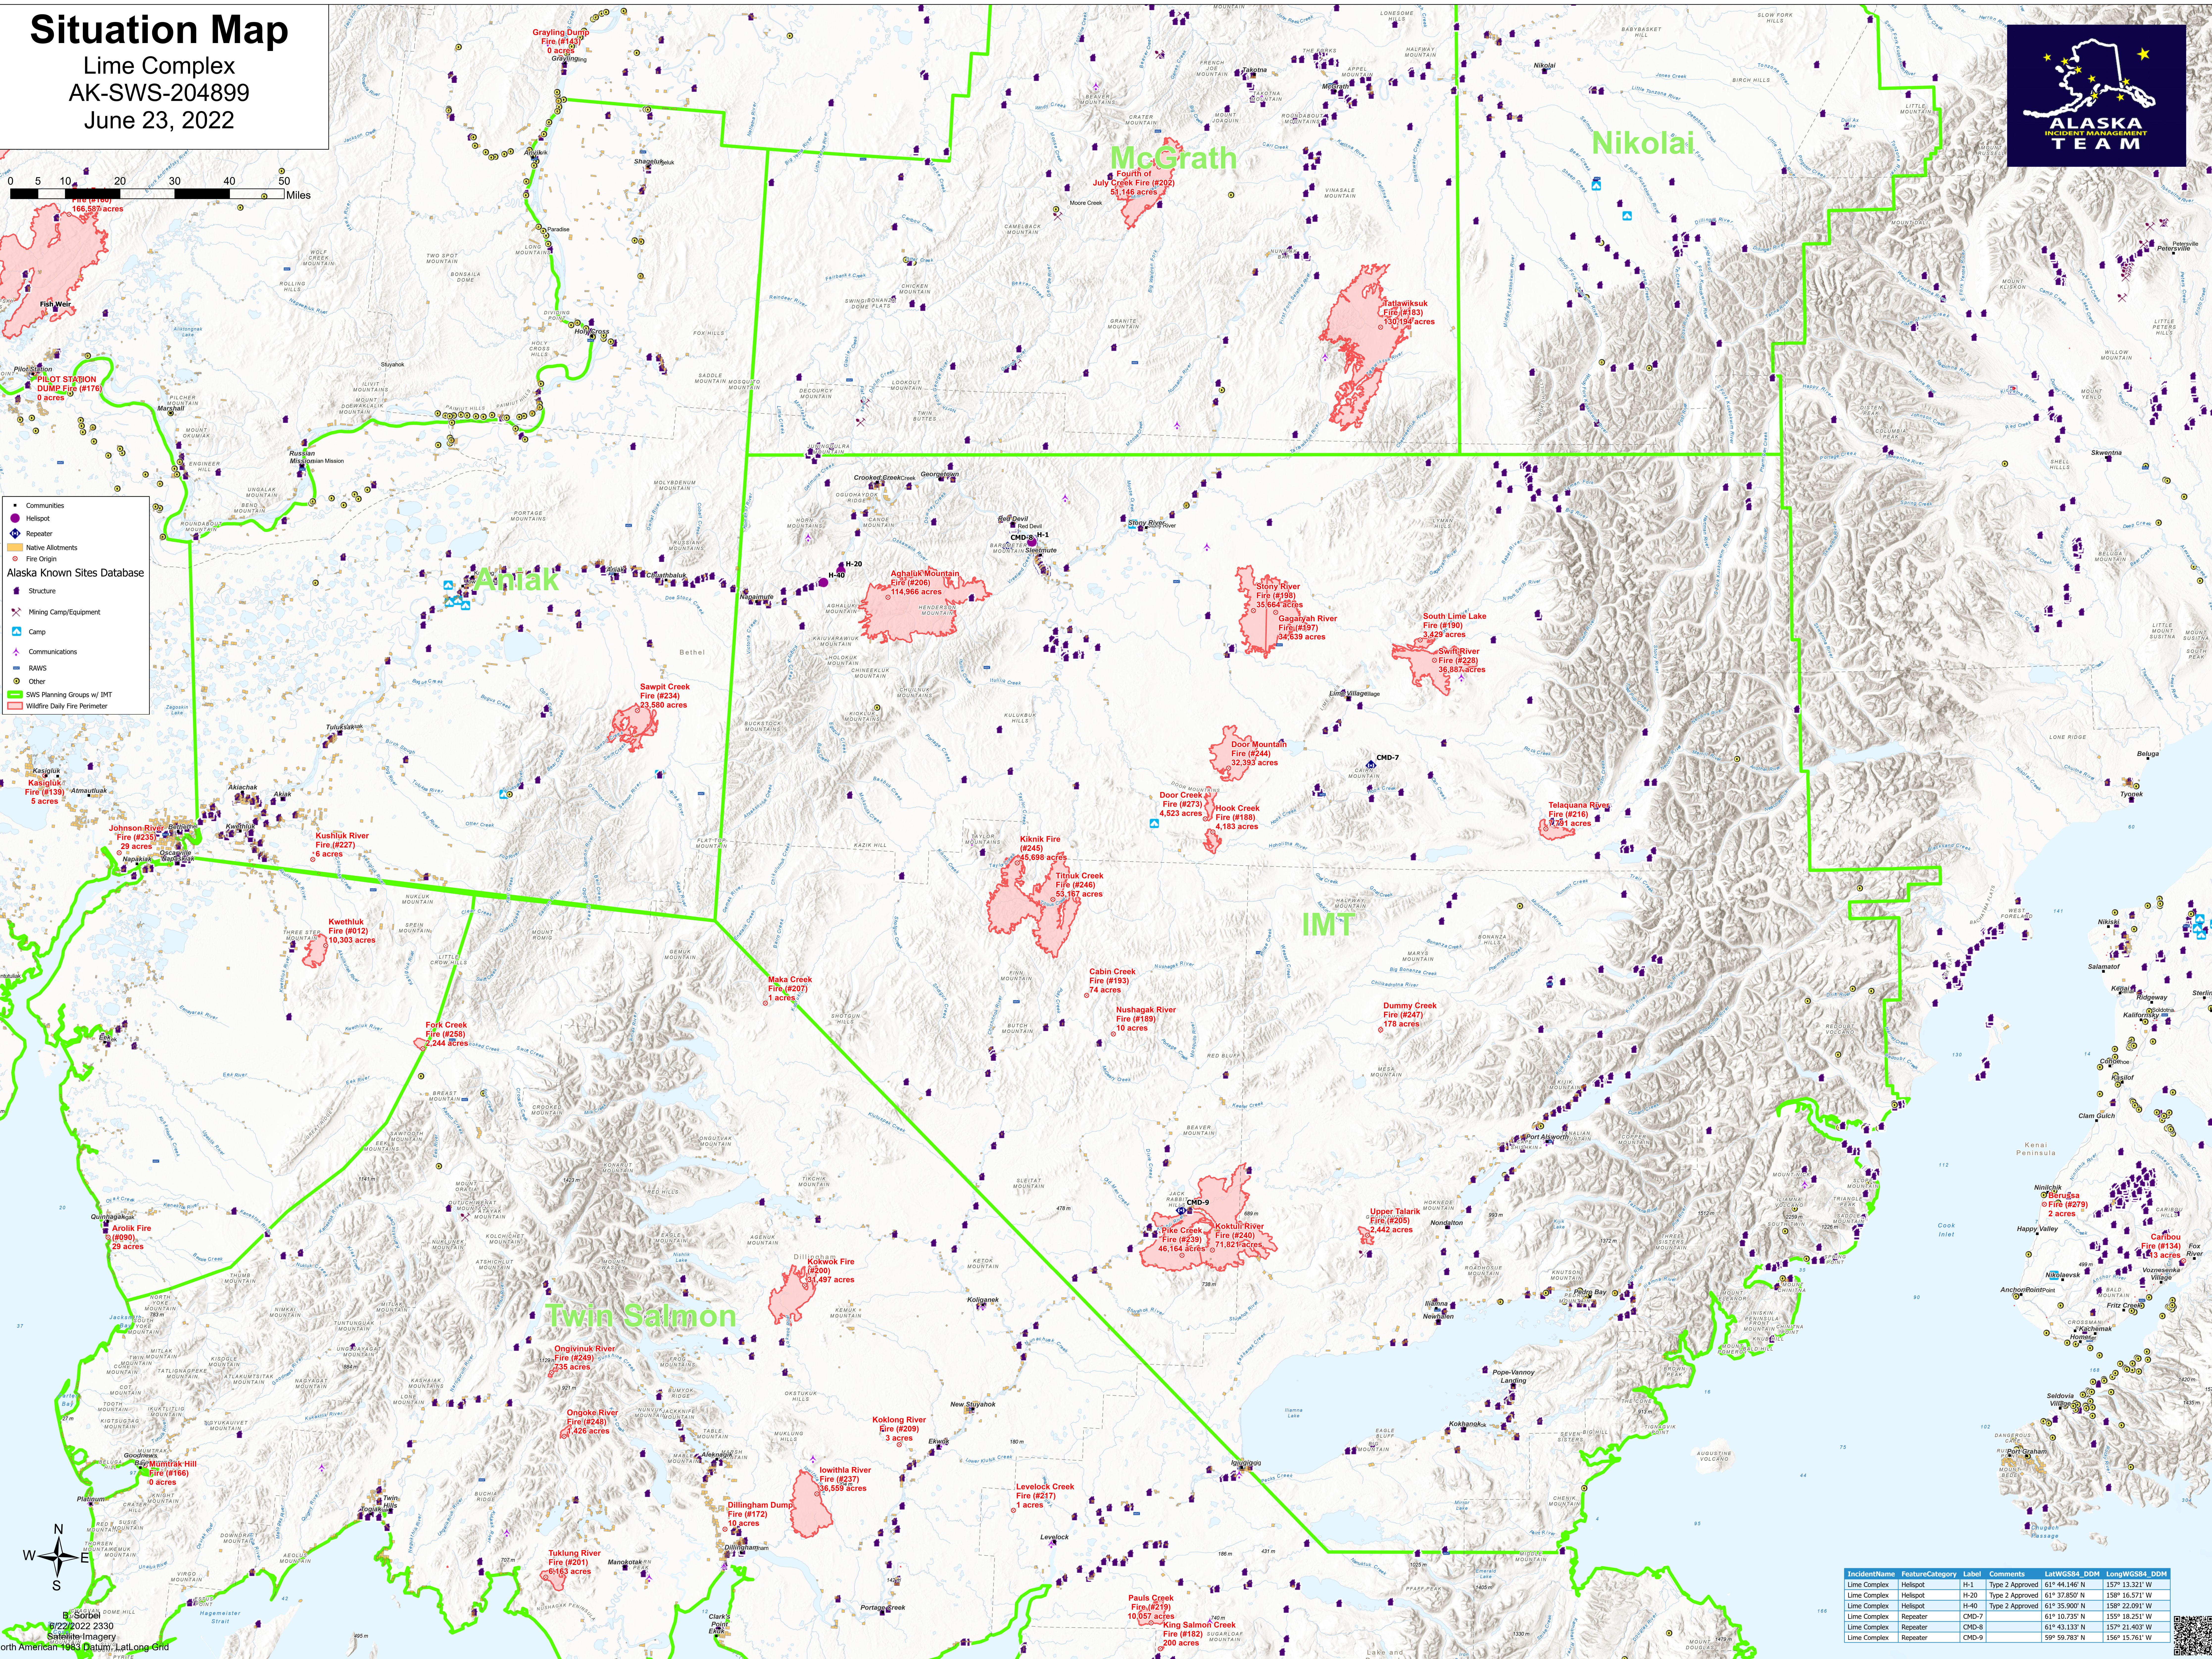

# Situation Map

Lime Complex  
AK-SWS-204899  
June 23, 2022

- Communities
- Helispot
- Repeater
- Native Allotments
- Fire Origin
- Structure
- Mining Camp/Equipment
- Camp
- Communications
- RAWs
- Other
- SWS Planning Groups w/ IMT
- Wildfire Daily Fire Perimeter

Alaska Known Sites Database

- Structure
- Mining Camp/Equipment
- Camp
- Communications
- RAWs
- Other
- SWS Planning Groups w/ IMT
- Wildfire Daily Fire Perimeter

© 2022 2022 2330  
Satellite Imagery  
North American 1983 Datum, Lat/Long GCS

IncidentName	FeatureCategory	Label	Comments	LatWGS84_DDM	LongWGS84_DDM
Lime Complex	Helispot	H-1	Type 2 Approved	61° 44.140' N	157° 13.321' W
Lime Complex	Helispot	H-20	Type 2 Approved	61° 37.850' N	158° 16.571' W
Lime Complex	Helispot	H-40	Type 2 Approved	61° 35.900' N	158° 22.091' W
Lime Complex	Repeater	CMD-7		61° 10.735' N	155° 18.251' W
Lime Complex	Repeater	CMD-8		61° 43.133' N	157° 21.403' W
Lime Complex	Repeater	CMD-9		59° 59.783' N	156° 15.761' W