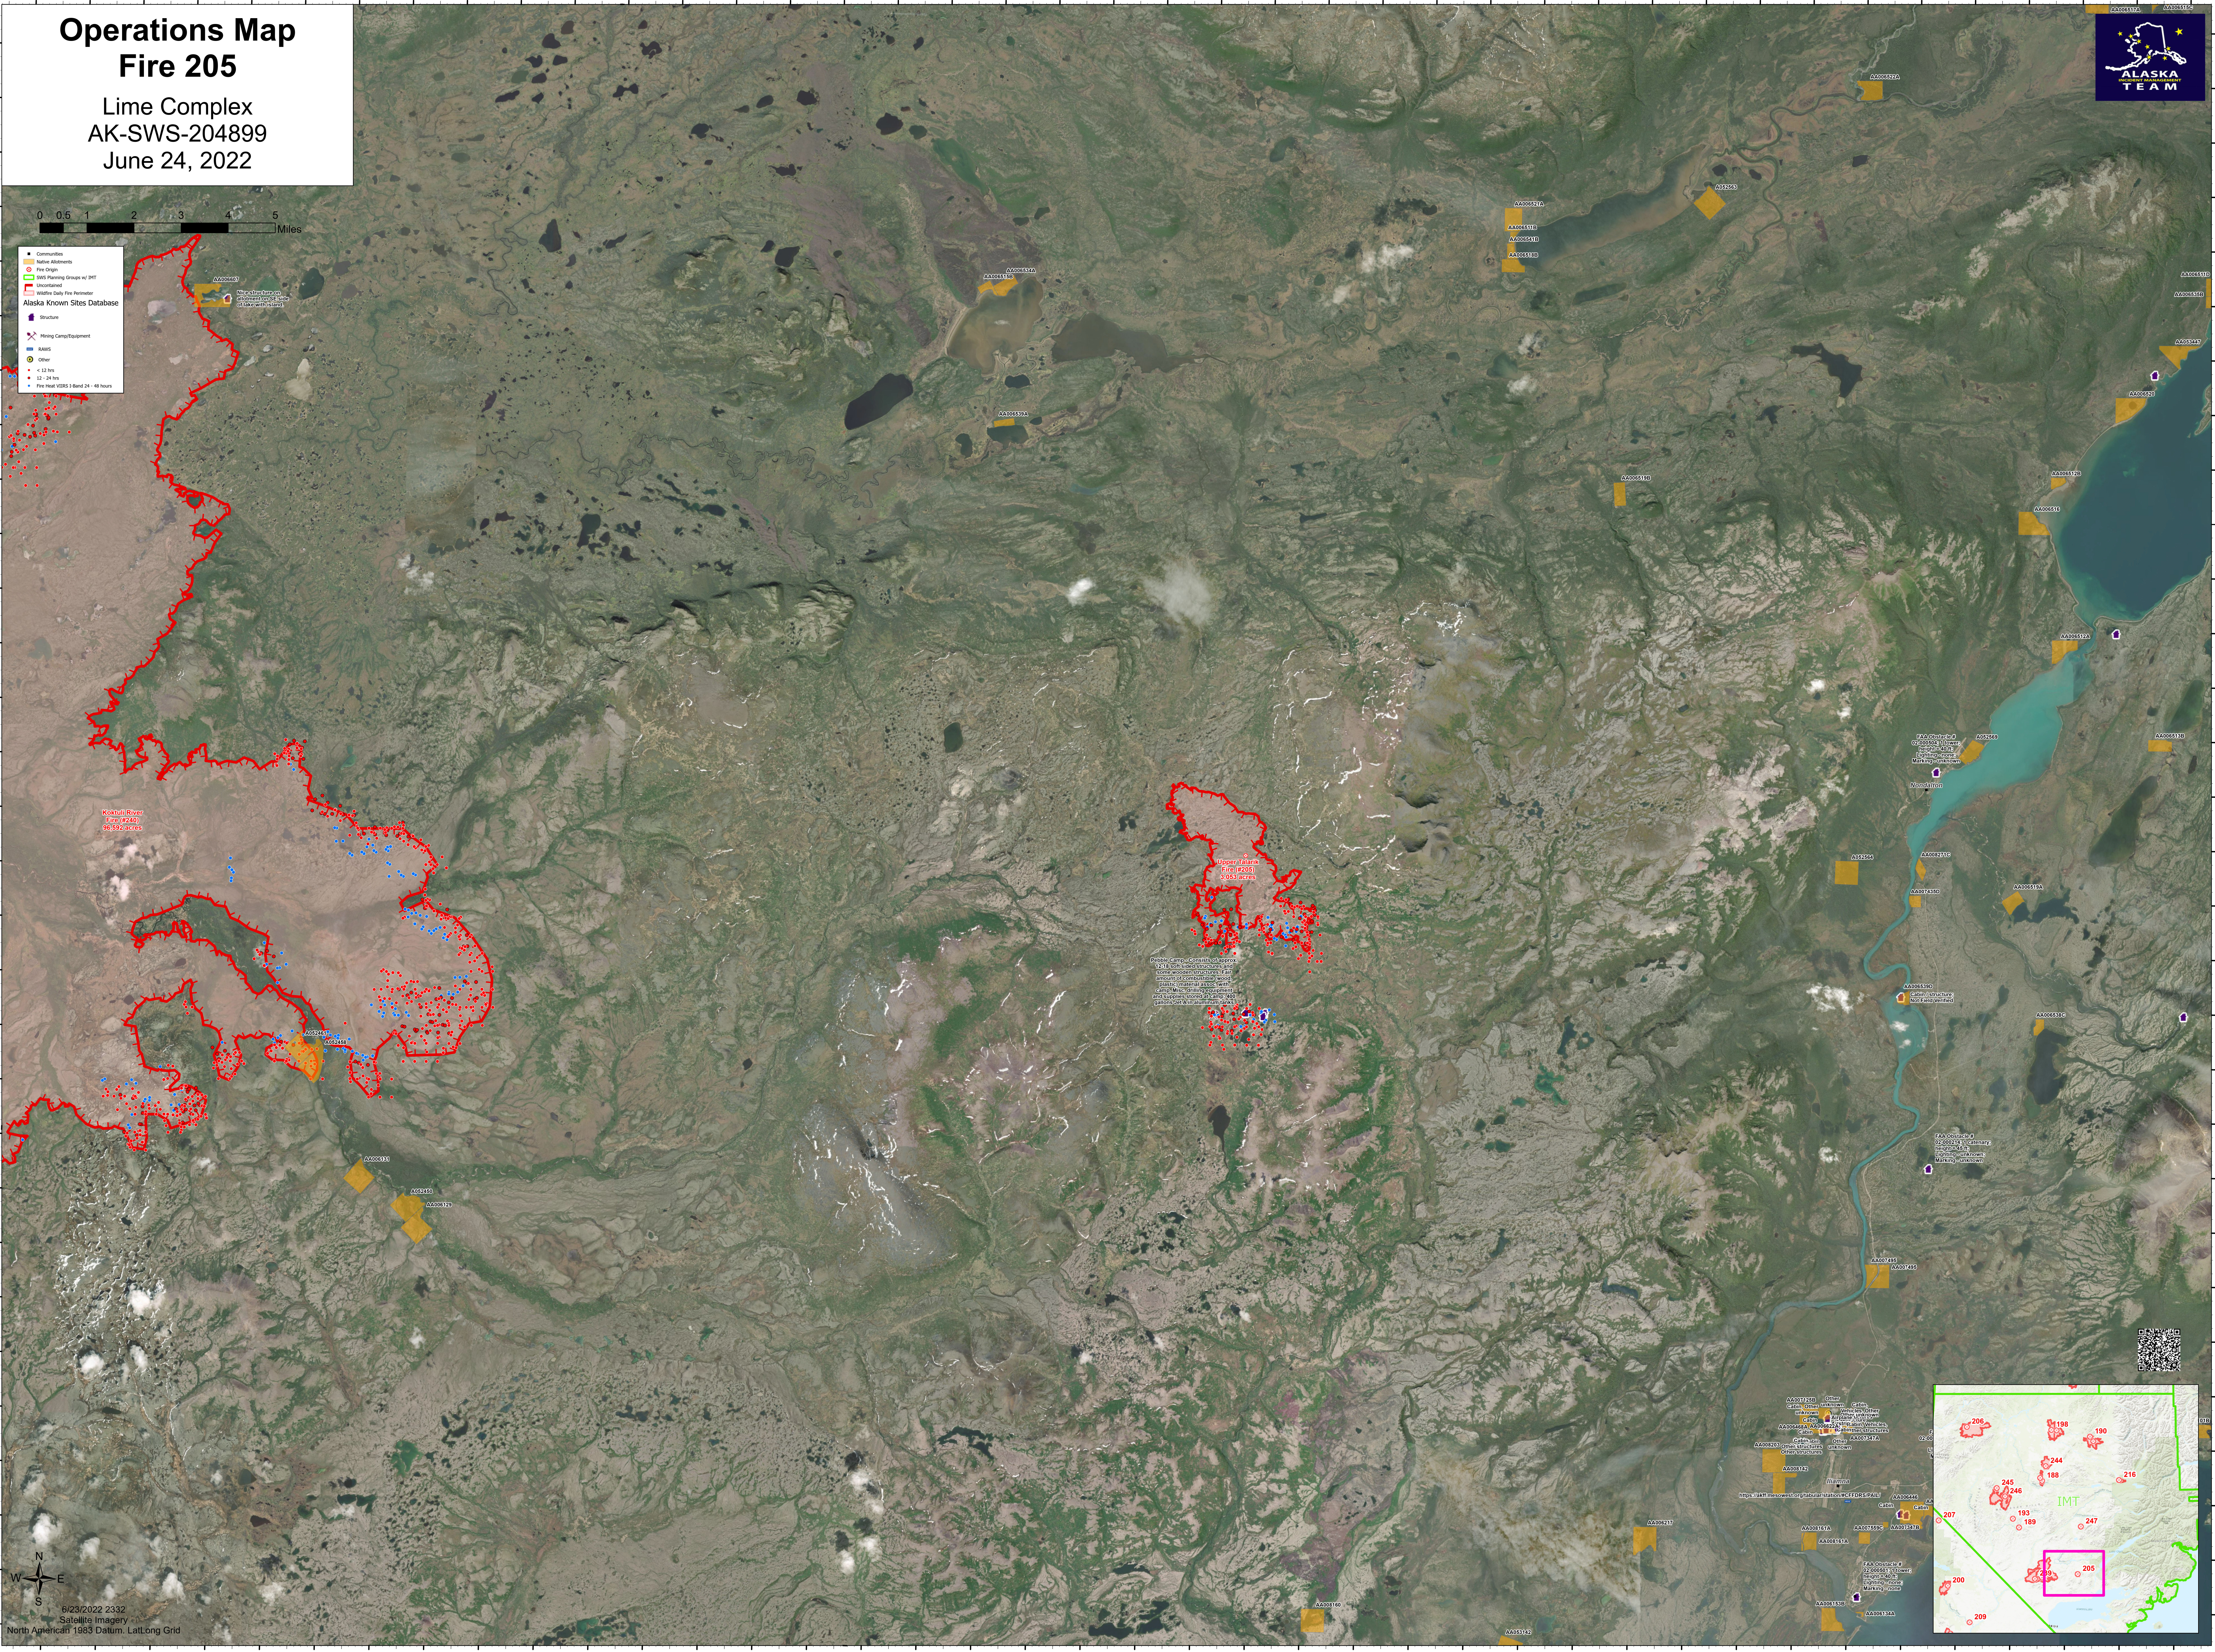

Operations Map Fire 205

Lime Complex
AK-SWS-204899
June 24, 2022

Upper 33km Fire (200) 3,053 acres

Kokutli River (200) 98,592 acres