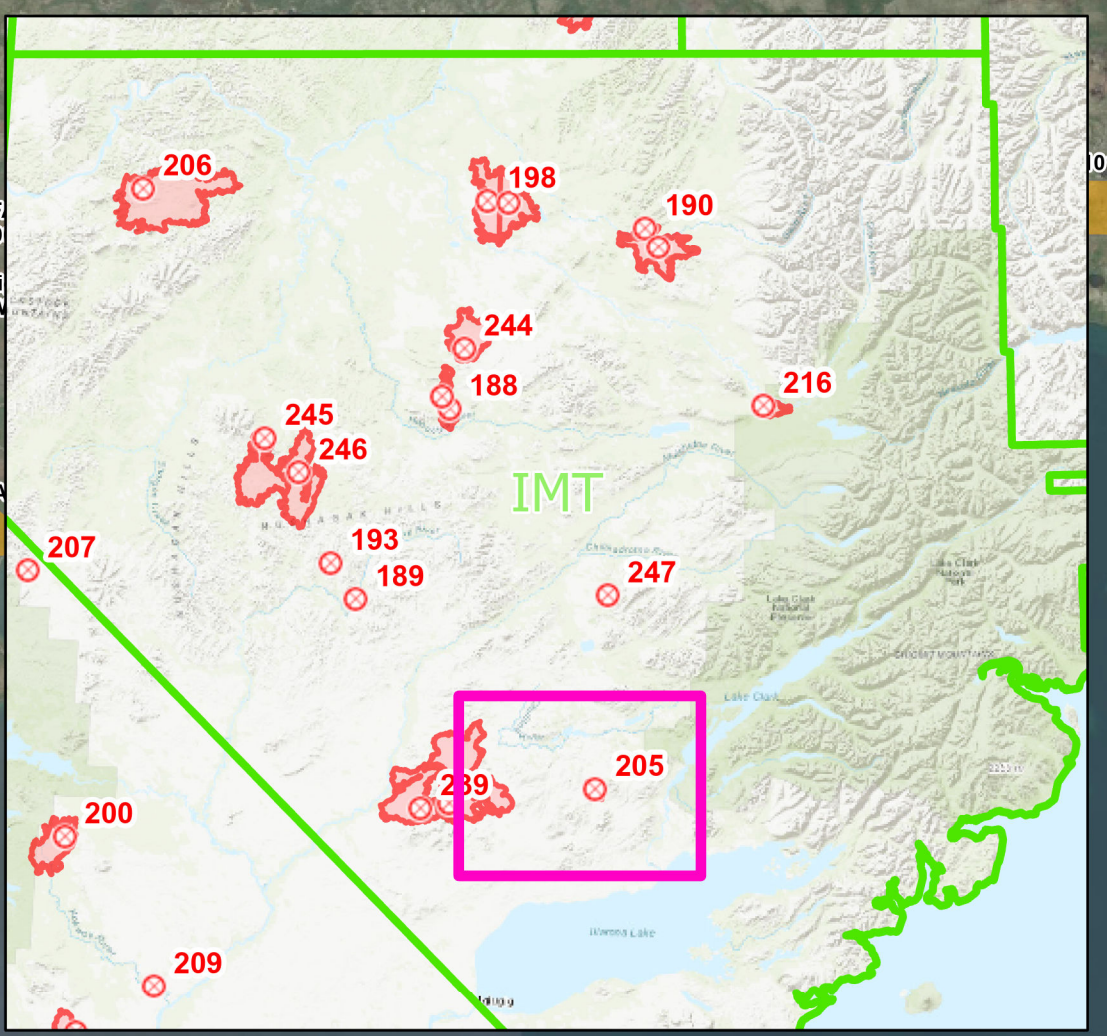

6/23/2022 2332
Satellite Imagery
North American 1983 Datum, Lat/Long Grid