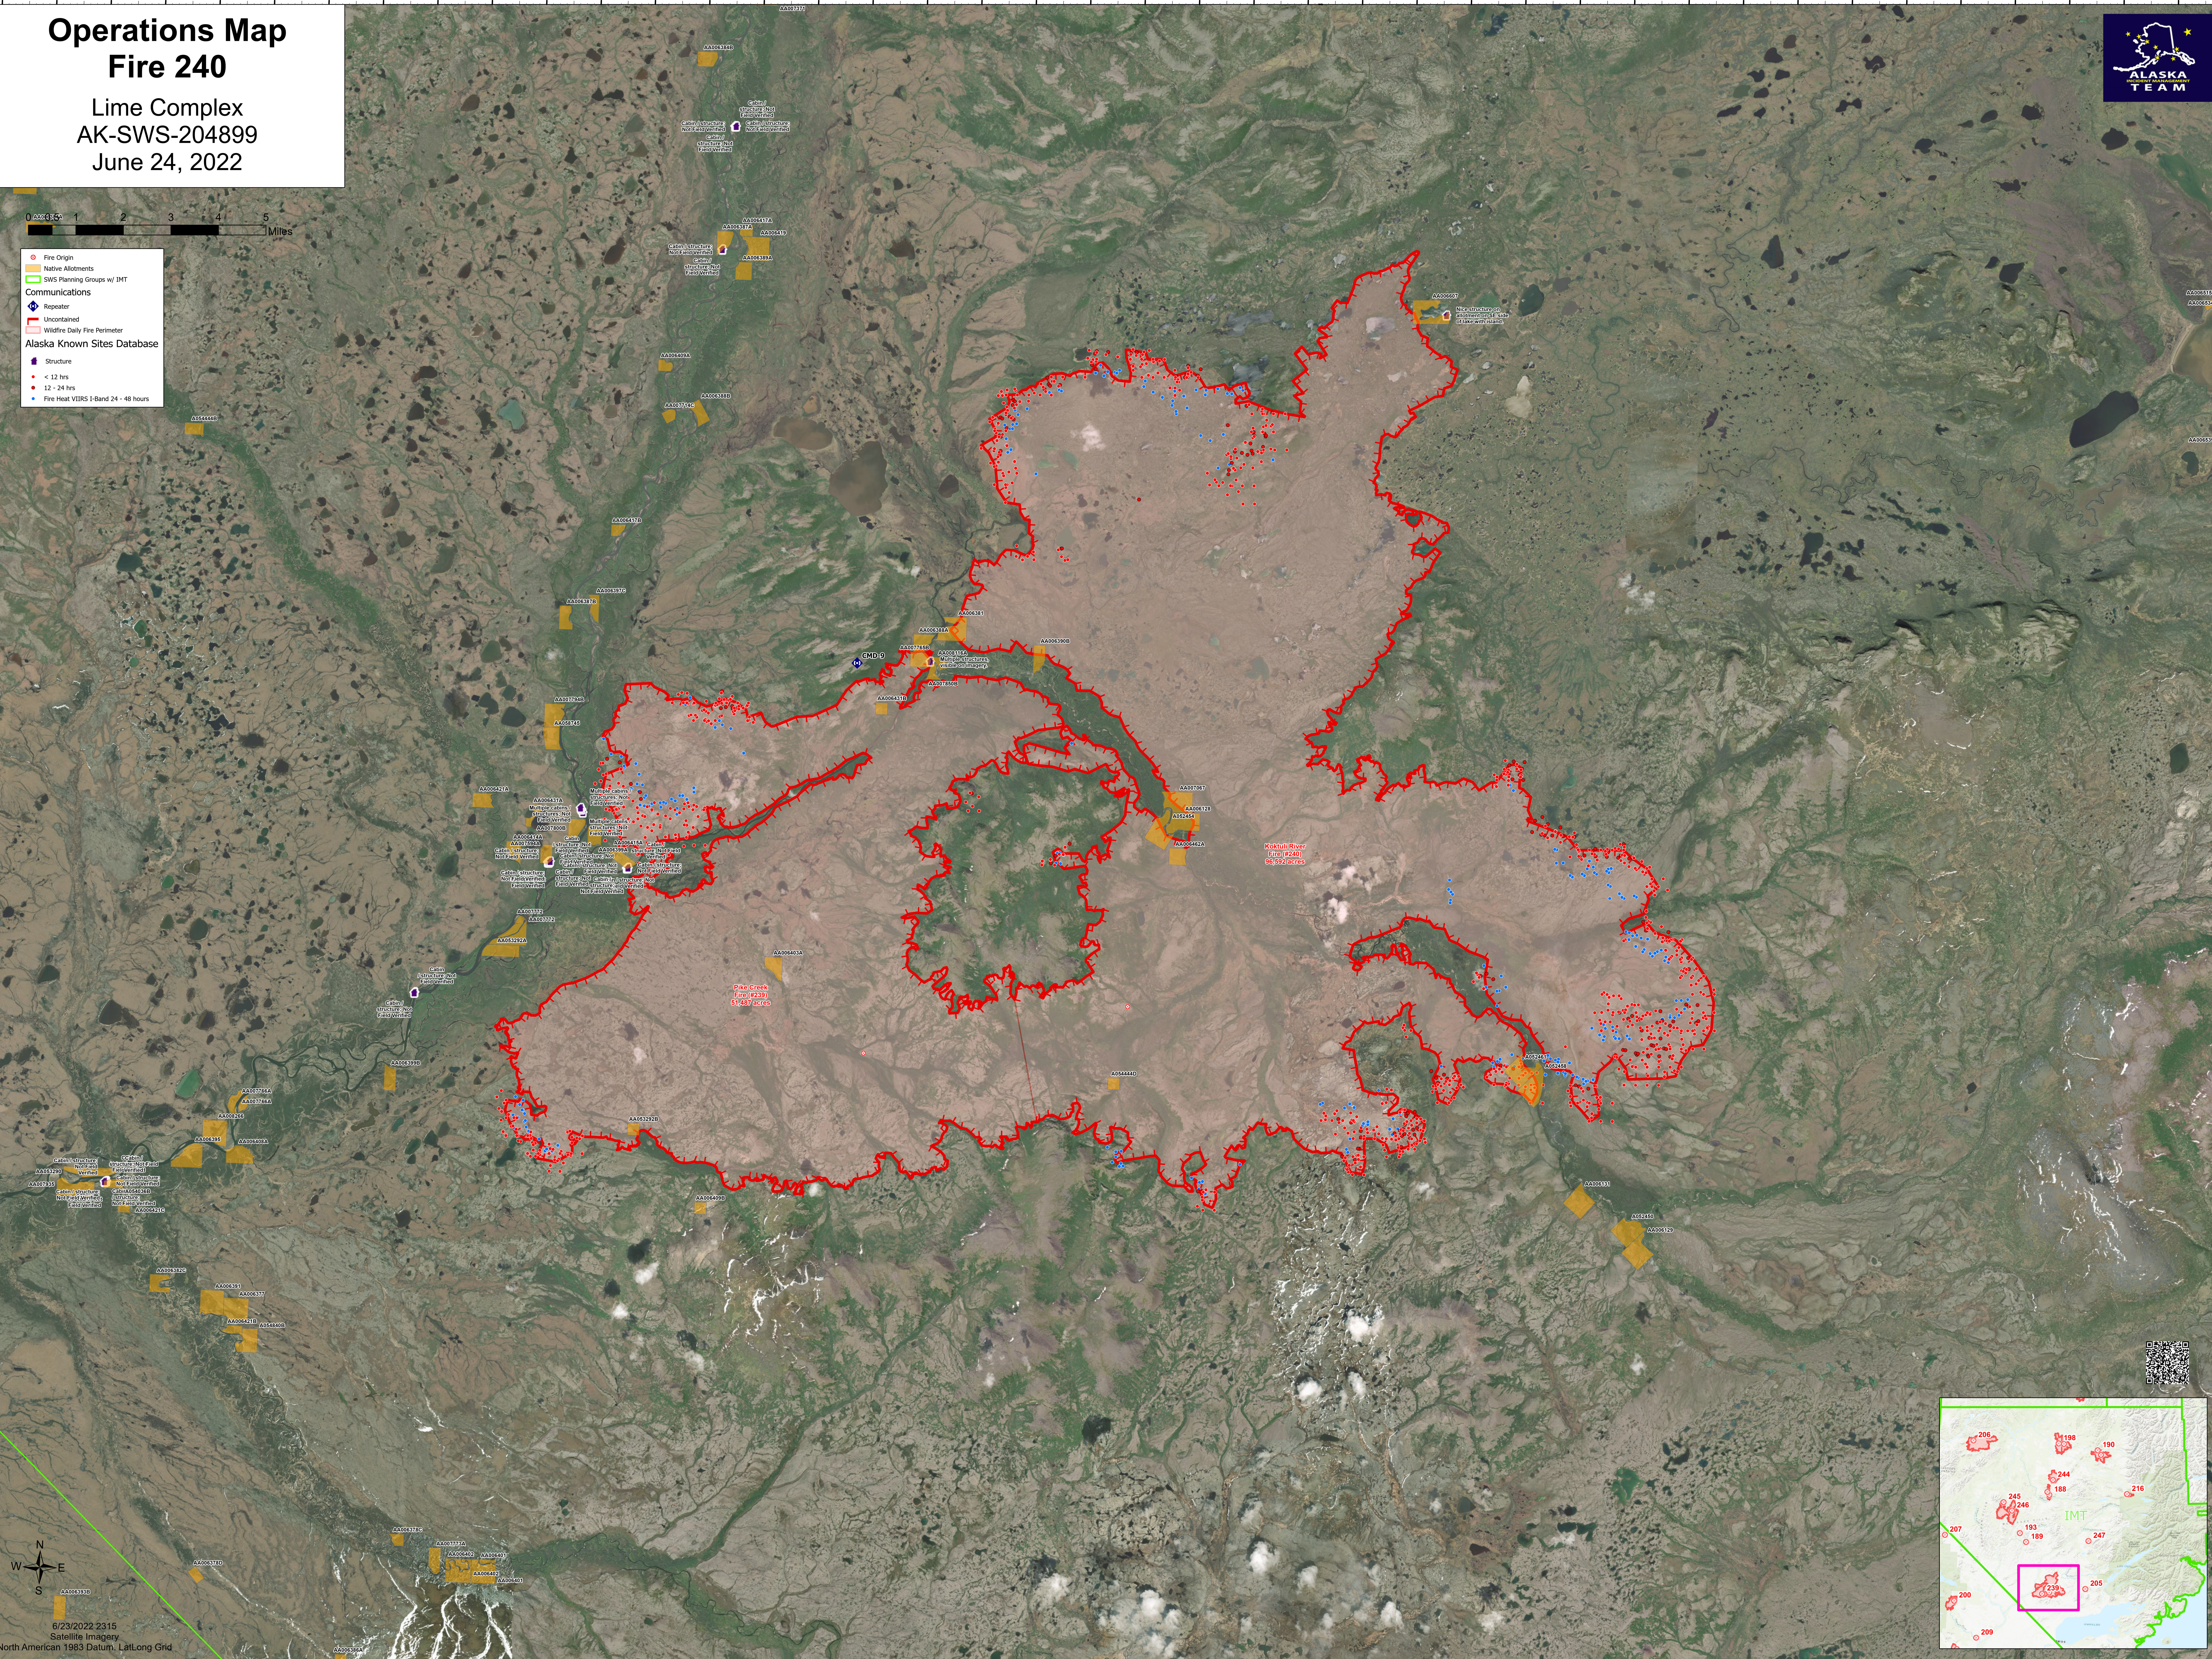

# Operations Map Fire 240

Lime Complex  
AK-SWS-204899  
June 24, 2022

- Fire Origin
- Native Allotments
- SWS Planning Groups w/ IMT
- Communications
- Repeater
- Uncontained
- Wildfire Daily Fire Perimeter
- Alaska Known Sites Database
- Structure
- < 12 hrs
- 12 - 24 hrs
- Fire Heat VIIRS I-Band 24 - 48 hours

6/23/2022 23:15  
Satellite Imagery  
North American 1983 Datum, LatLong Grid