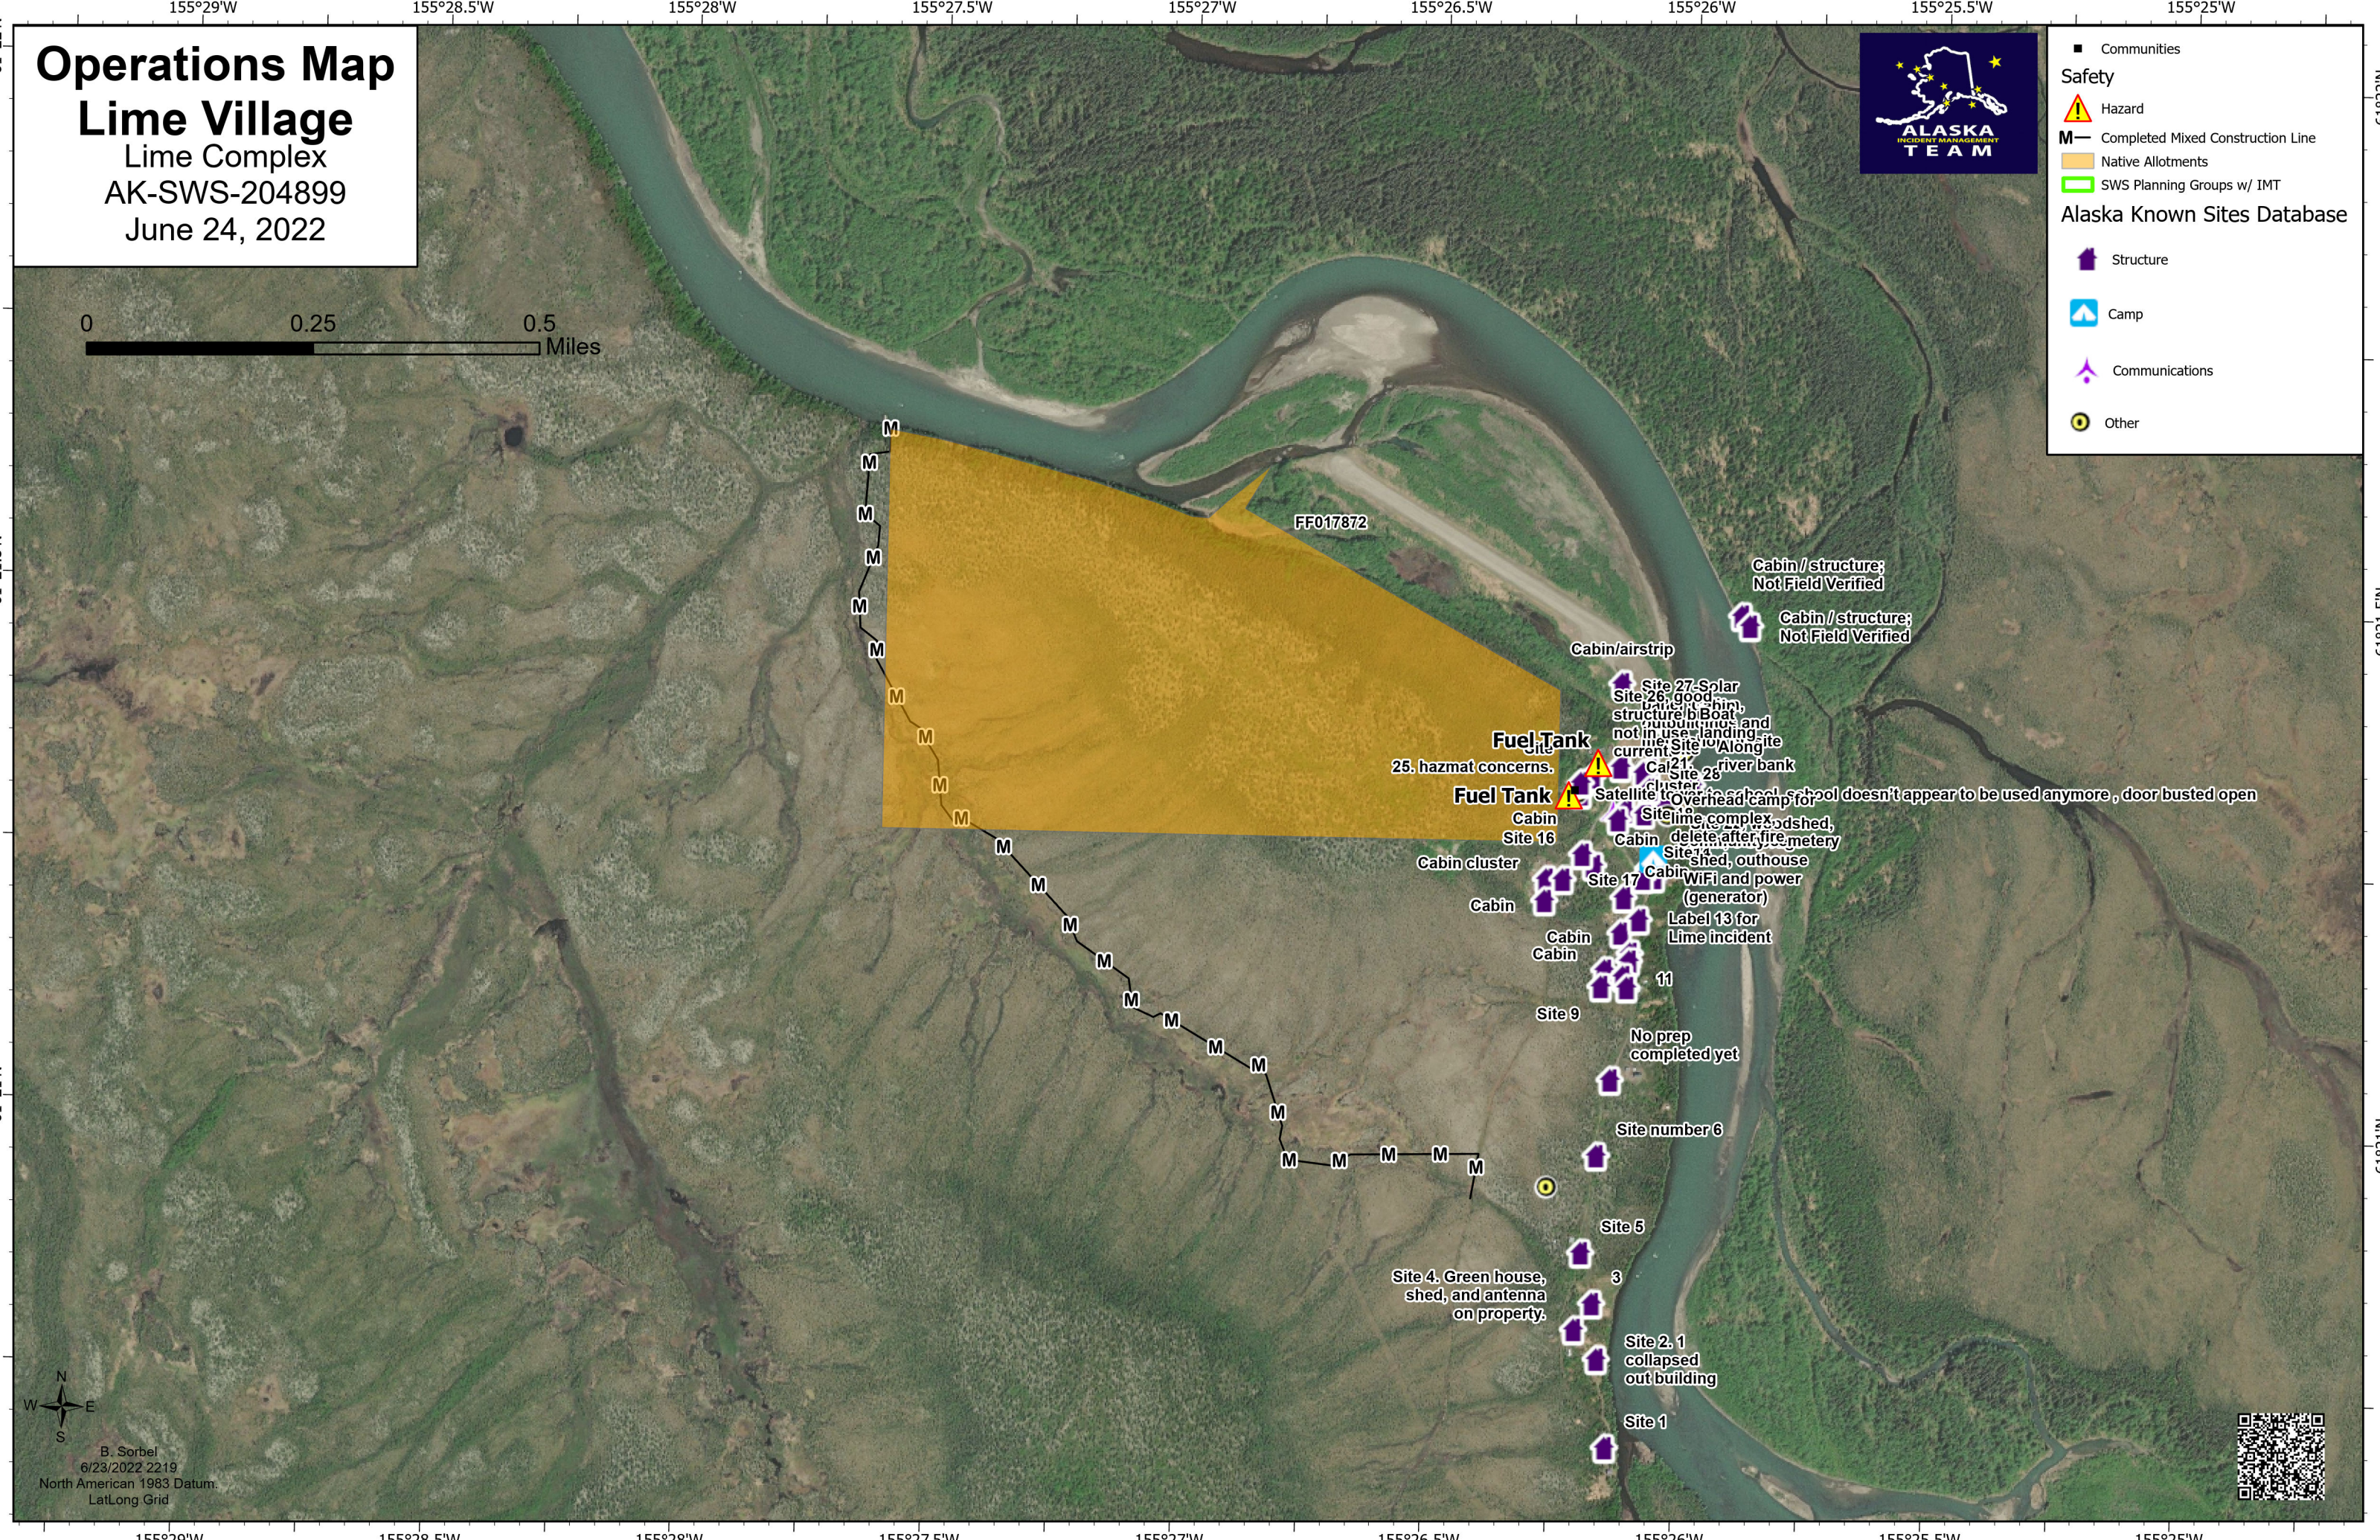

Operations Map

Lime Village

Lime Complex
AK-SWS-204899
June 24, 2022

- Communities
- Safety**
- ⚠ Hazard
- M— Completed Mixed Construction Line
- Native Allotments
- SWS Planning Groups w/ IMT
- Alaska Known Sites Database**
- 🏠 Structure
- 🏕 Camp
- 📡 Communications
- 📍 Other

N
 W — E
 S
 B. Sorbel
 6/23/2022 22:19
 North American 1983 Datum
 LatLong Grid