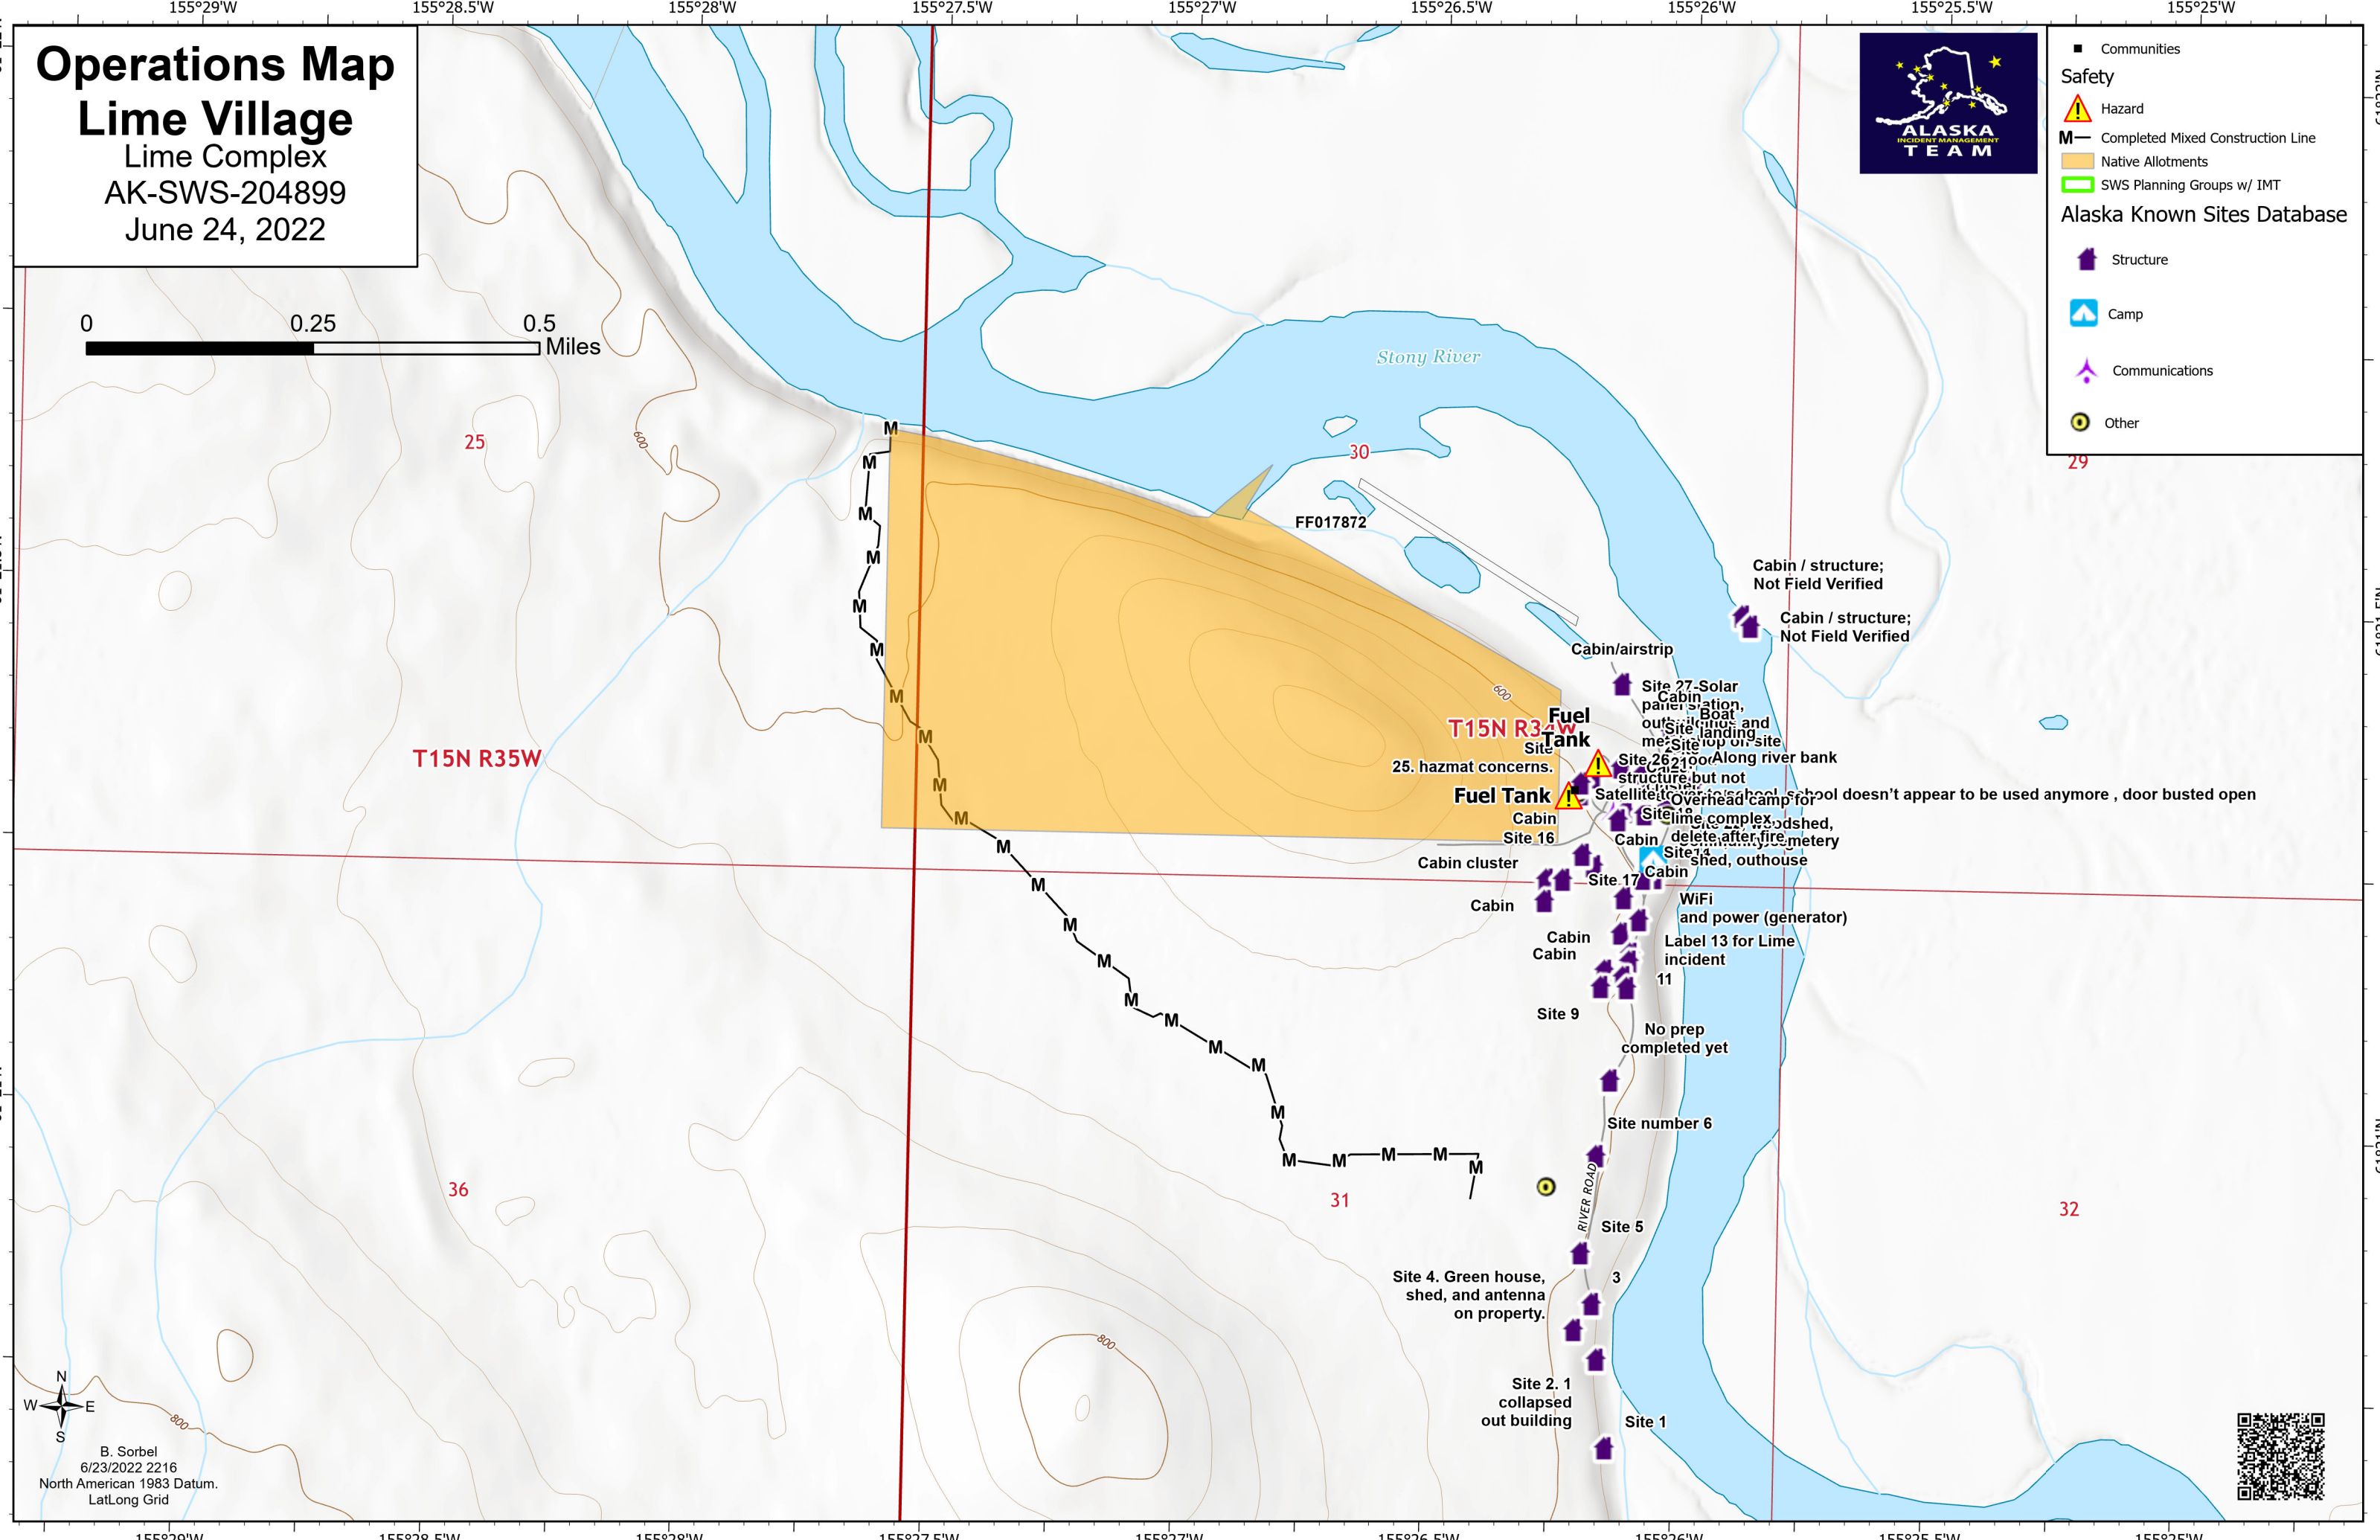

Operations Map

Lime Village

Lime Complex
AK-SWS-204899
June 24, 2022

- Communities
- **Safety**
- ⚠ Hazard
- M— Completed Mixed Construction Line
- Native Allotments
- SWS Planning Groups w/ IMT
- **Alaska Known Sites Database**
- 🏠 Structure
- 🏕 Camp
- 📡 Communications
- 📍 Other

B. Sorbel
6/23/2022 2216
North American 1983 Datum.
LatLong Grid

T15N R35W

FF017872

T15N R34W

Fuel Tank

Fuel Tank

Cabin cluster

Cabin

Cabin

Cabin

Site 9

Site number 6

Site 5

Site 4. Green house, shed, and antenna on property.

Site 2. 1 collapsed out building

Site 1

Site 3

Site 5

Site 6

Site 9

Site 14

Site 17

Site 16

Site 25

Site 26

Site 27

Site 28

Site 29

Site 30

Site 31

Site 32

Site 33

Site 34

Site 35

Site 36

Site 37

Site 38

Site 39

Site 40

Site 41

Site 42

Site 43

Site 44

Site 45

Site 46

Site 47

Site 48

Site 49

Site 50

Site 51

Site 52

Site 53

Site 54

Site 55

Site 56

Site 57

Site 58

Site 59

Site 60

Site 61

Site 62

Site 63

Site 64

Site 65

Site 66

Site 67

Site 68

Site 69

Site 70

Site 71

Site 72

Site 73

Site 74

Site 75

Site 76

Site 77

Site 78

Site 79

Site 80

Site 81

Site 82

Site 83

Site 84

Site 85

Site 86

Site 87

Site 88

Site 89

Site 90

Site 91

Site 92

Site 93

Site 94

Site 95

Site 96

Site 97

Site 98

Site 99

Site 100