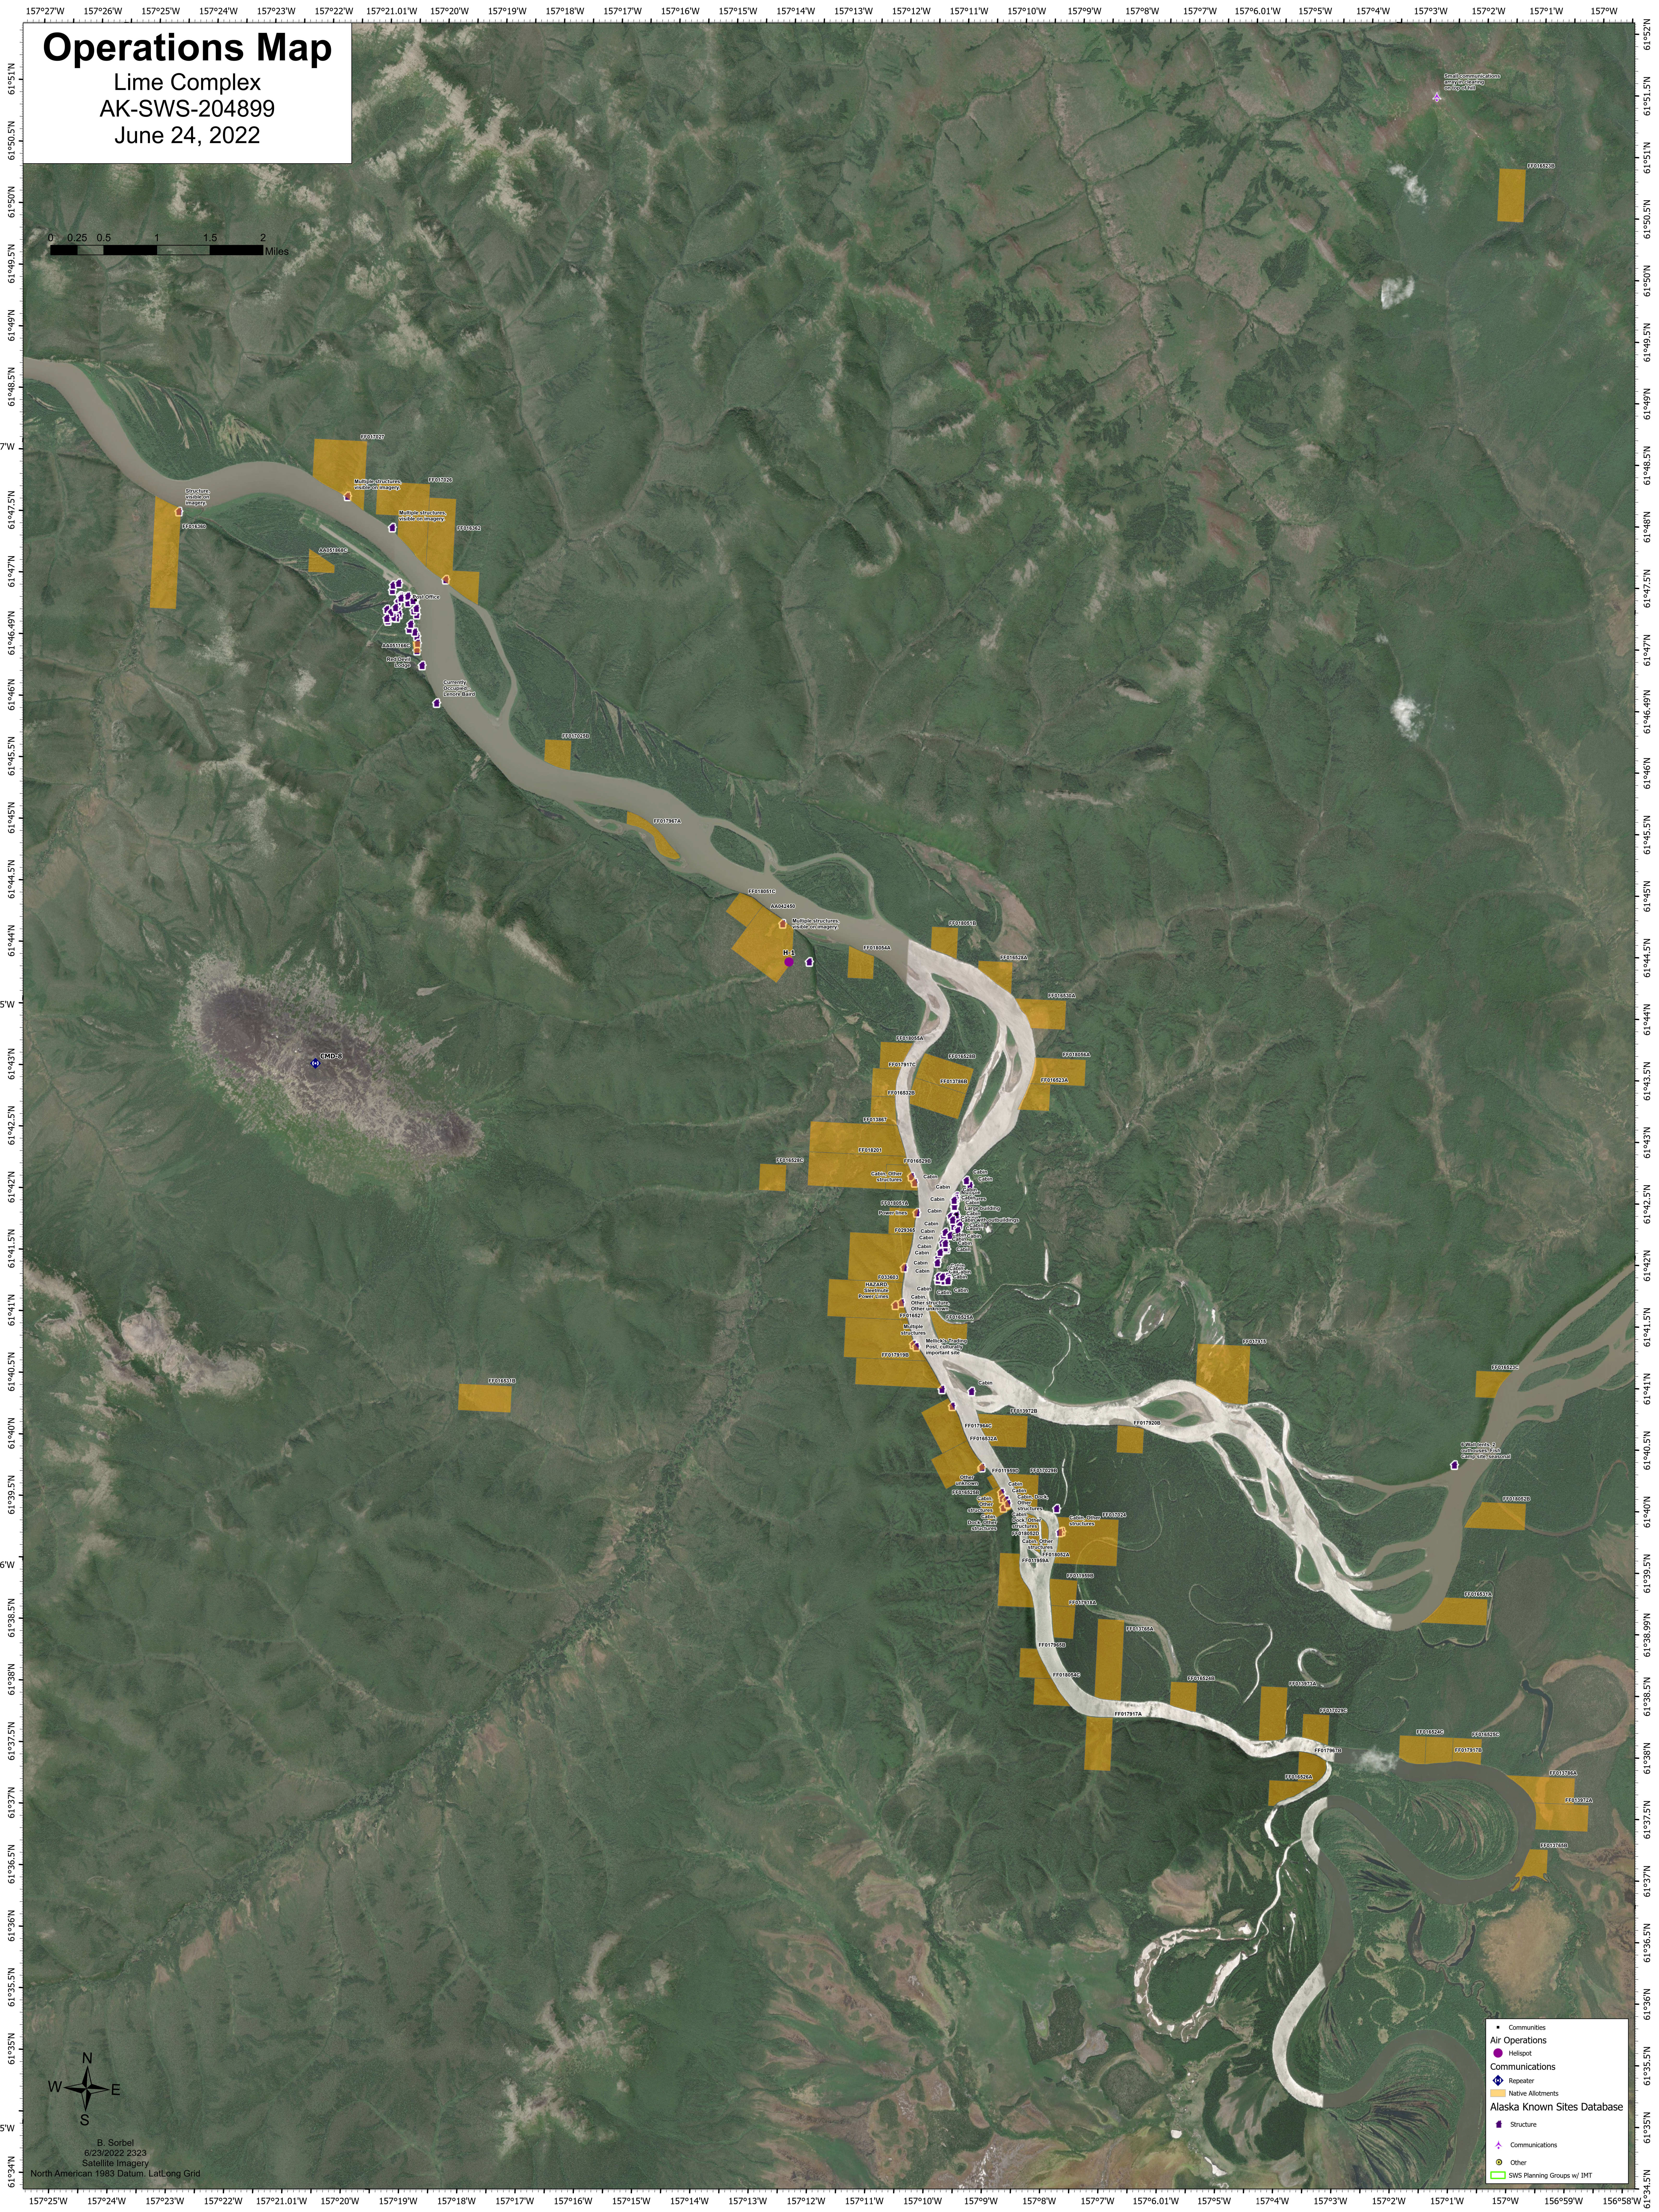

Operations Map

Lime Complex
AK-SWS-204899
June 24, 2022

B. Sorbel
6/23/2022 2323
Satellite Imagery
North American 1983 Datum, Lat/Long Grid

- Communities
- Air Operations
- Helipad
- Communications
- Repeater
- Native Allotments
- Structure
- Communications
- Other
- SWS Planning Groups w/ IMT