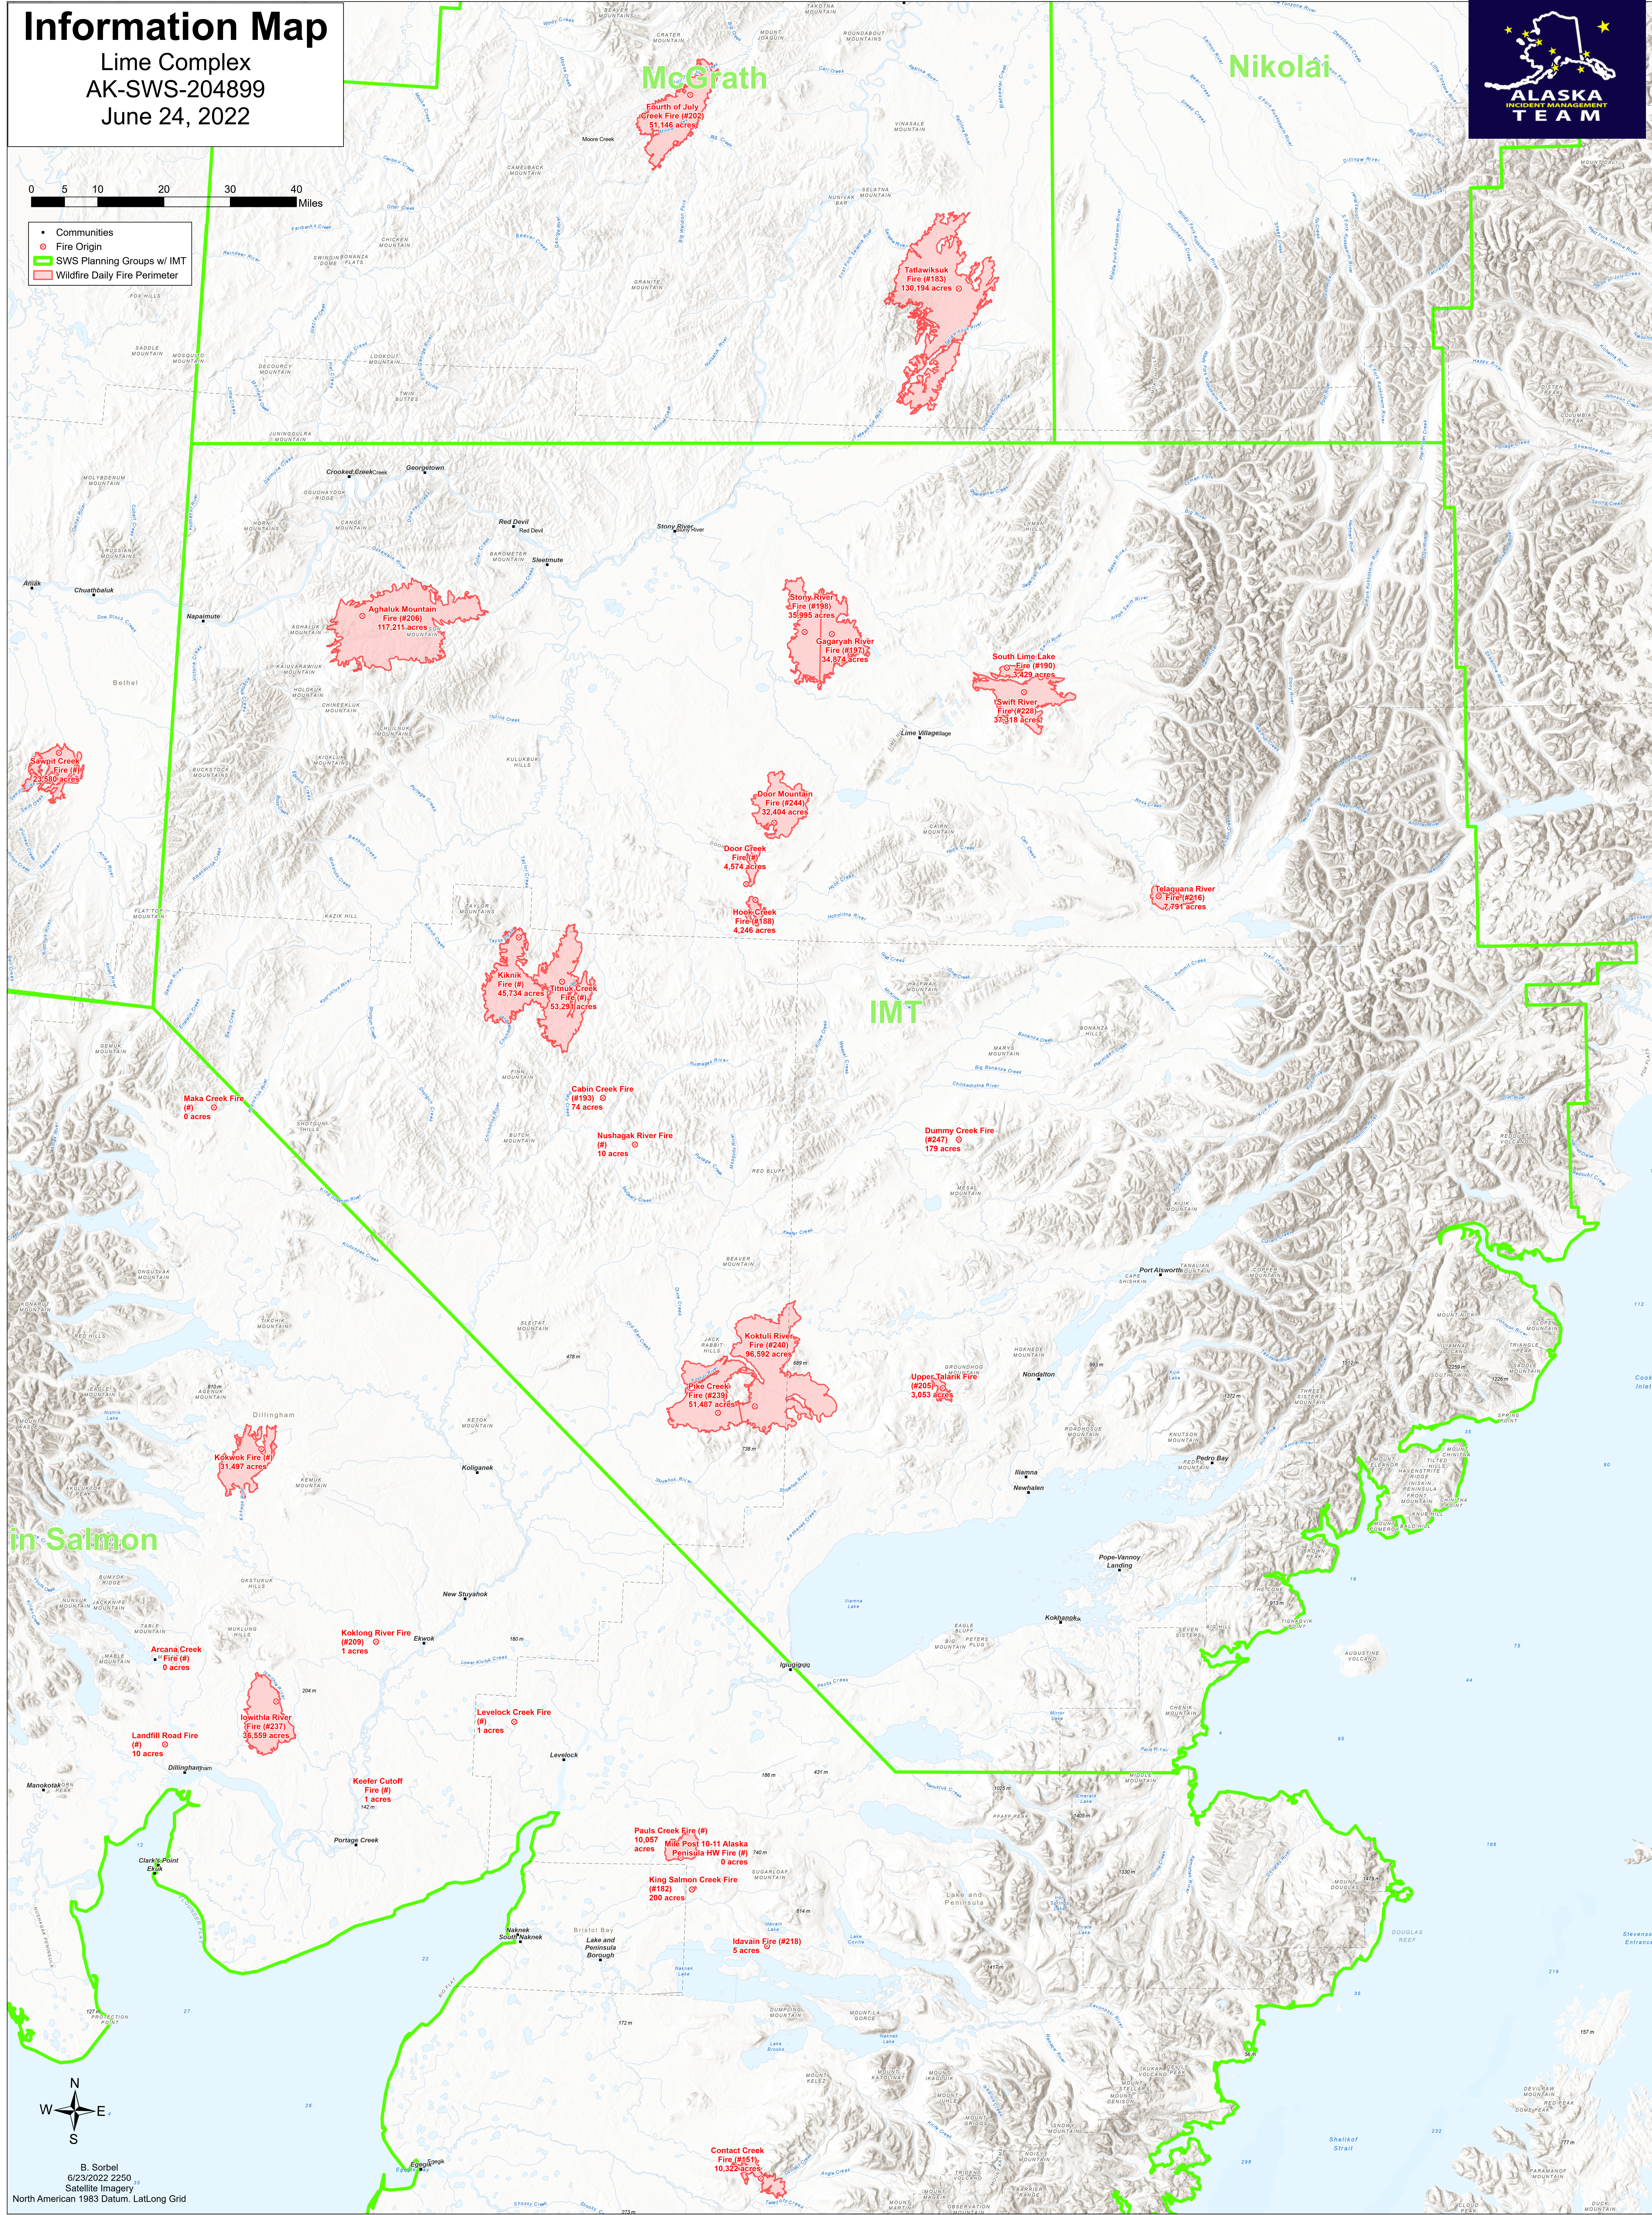

# Information Map

Lime Complex  
AK-SWS-204899  
June 24, 2022

0 5 10 20 30 40 Miles

- Communities
- Fire Origin
- ▭ SWS Planning Groups w/ IMT
- ▭ Wildfire Daily Fire Perimeter

in Salmon

McGrath

Nikolai

IMT