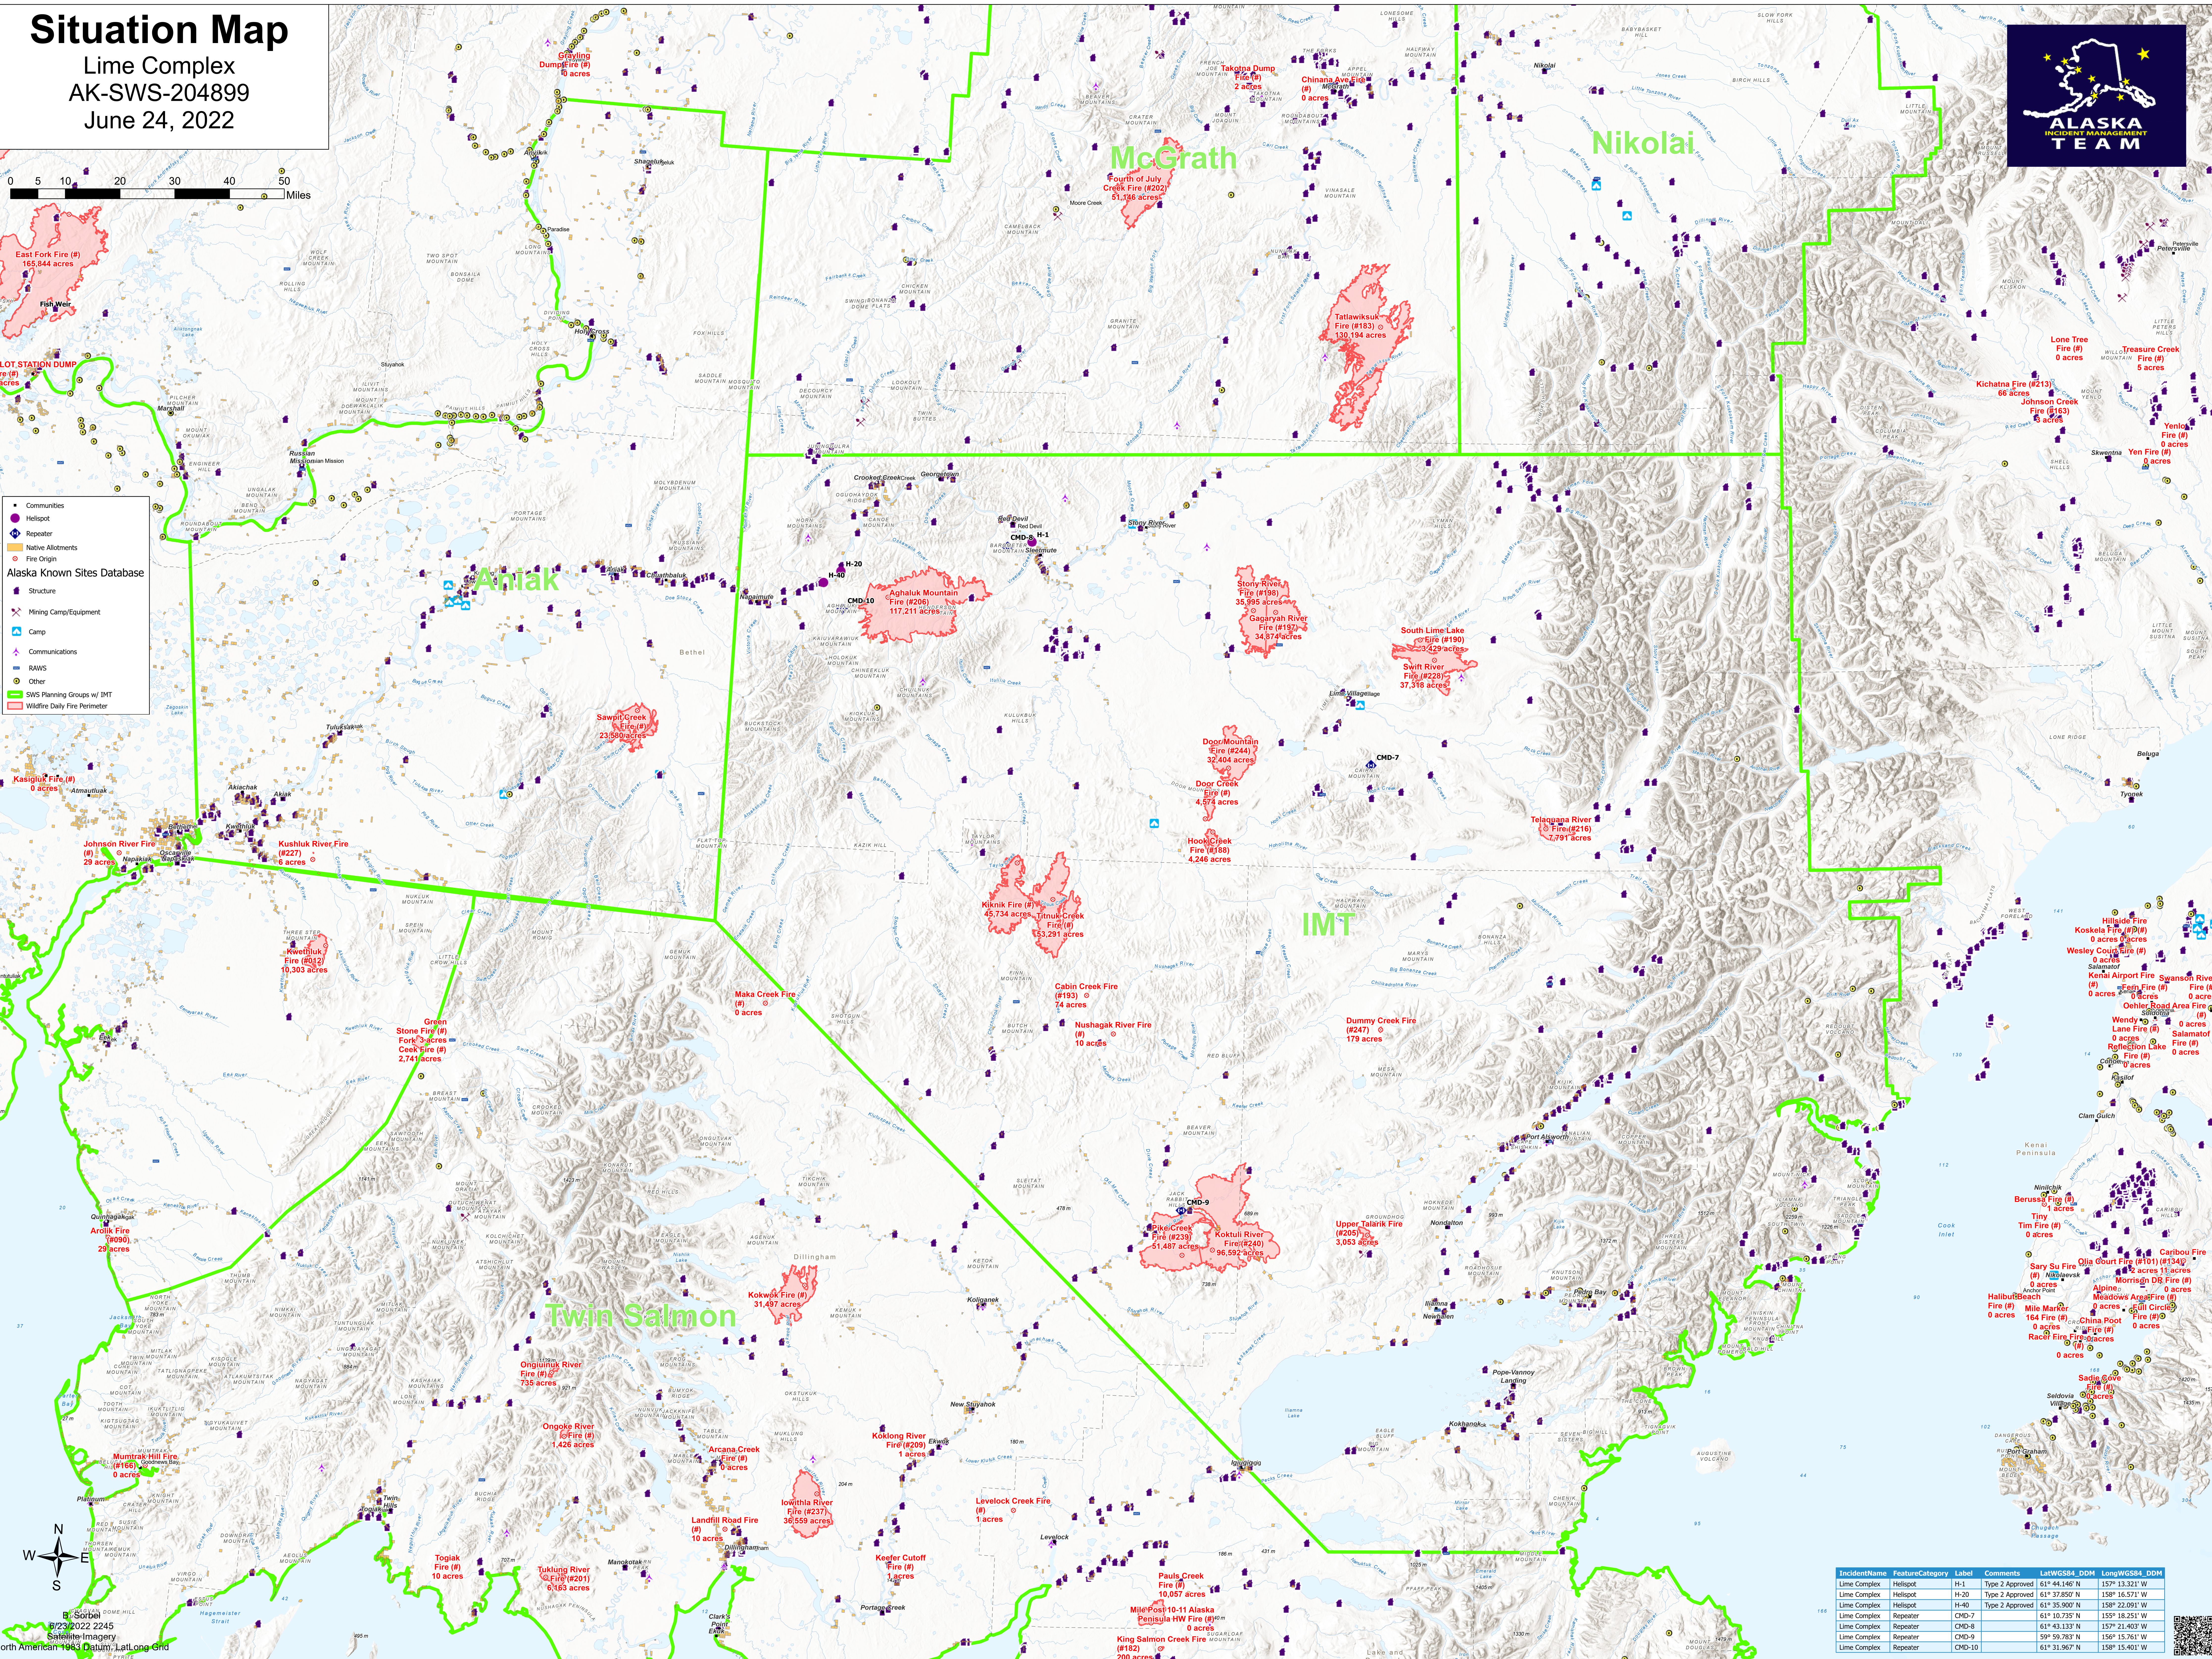

Situation Map

Lime Complex
AK-SWS-204899
June 24, 2022

- Communities
- Helipoint
- Repeater
- Native Allotments
- Fire Origin
- Alaska Known Sites Database
- Structure
- Mining Camp/Equipment
- Camp
- Communications
- RAWS
- Other
- SWS Planning Groups w/ DMT
- Wildfire Daily Fire Perimeter