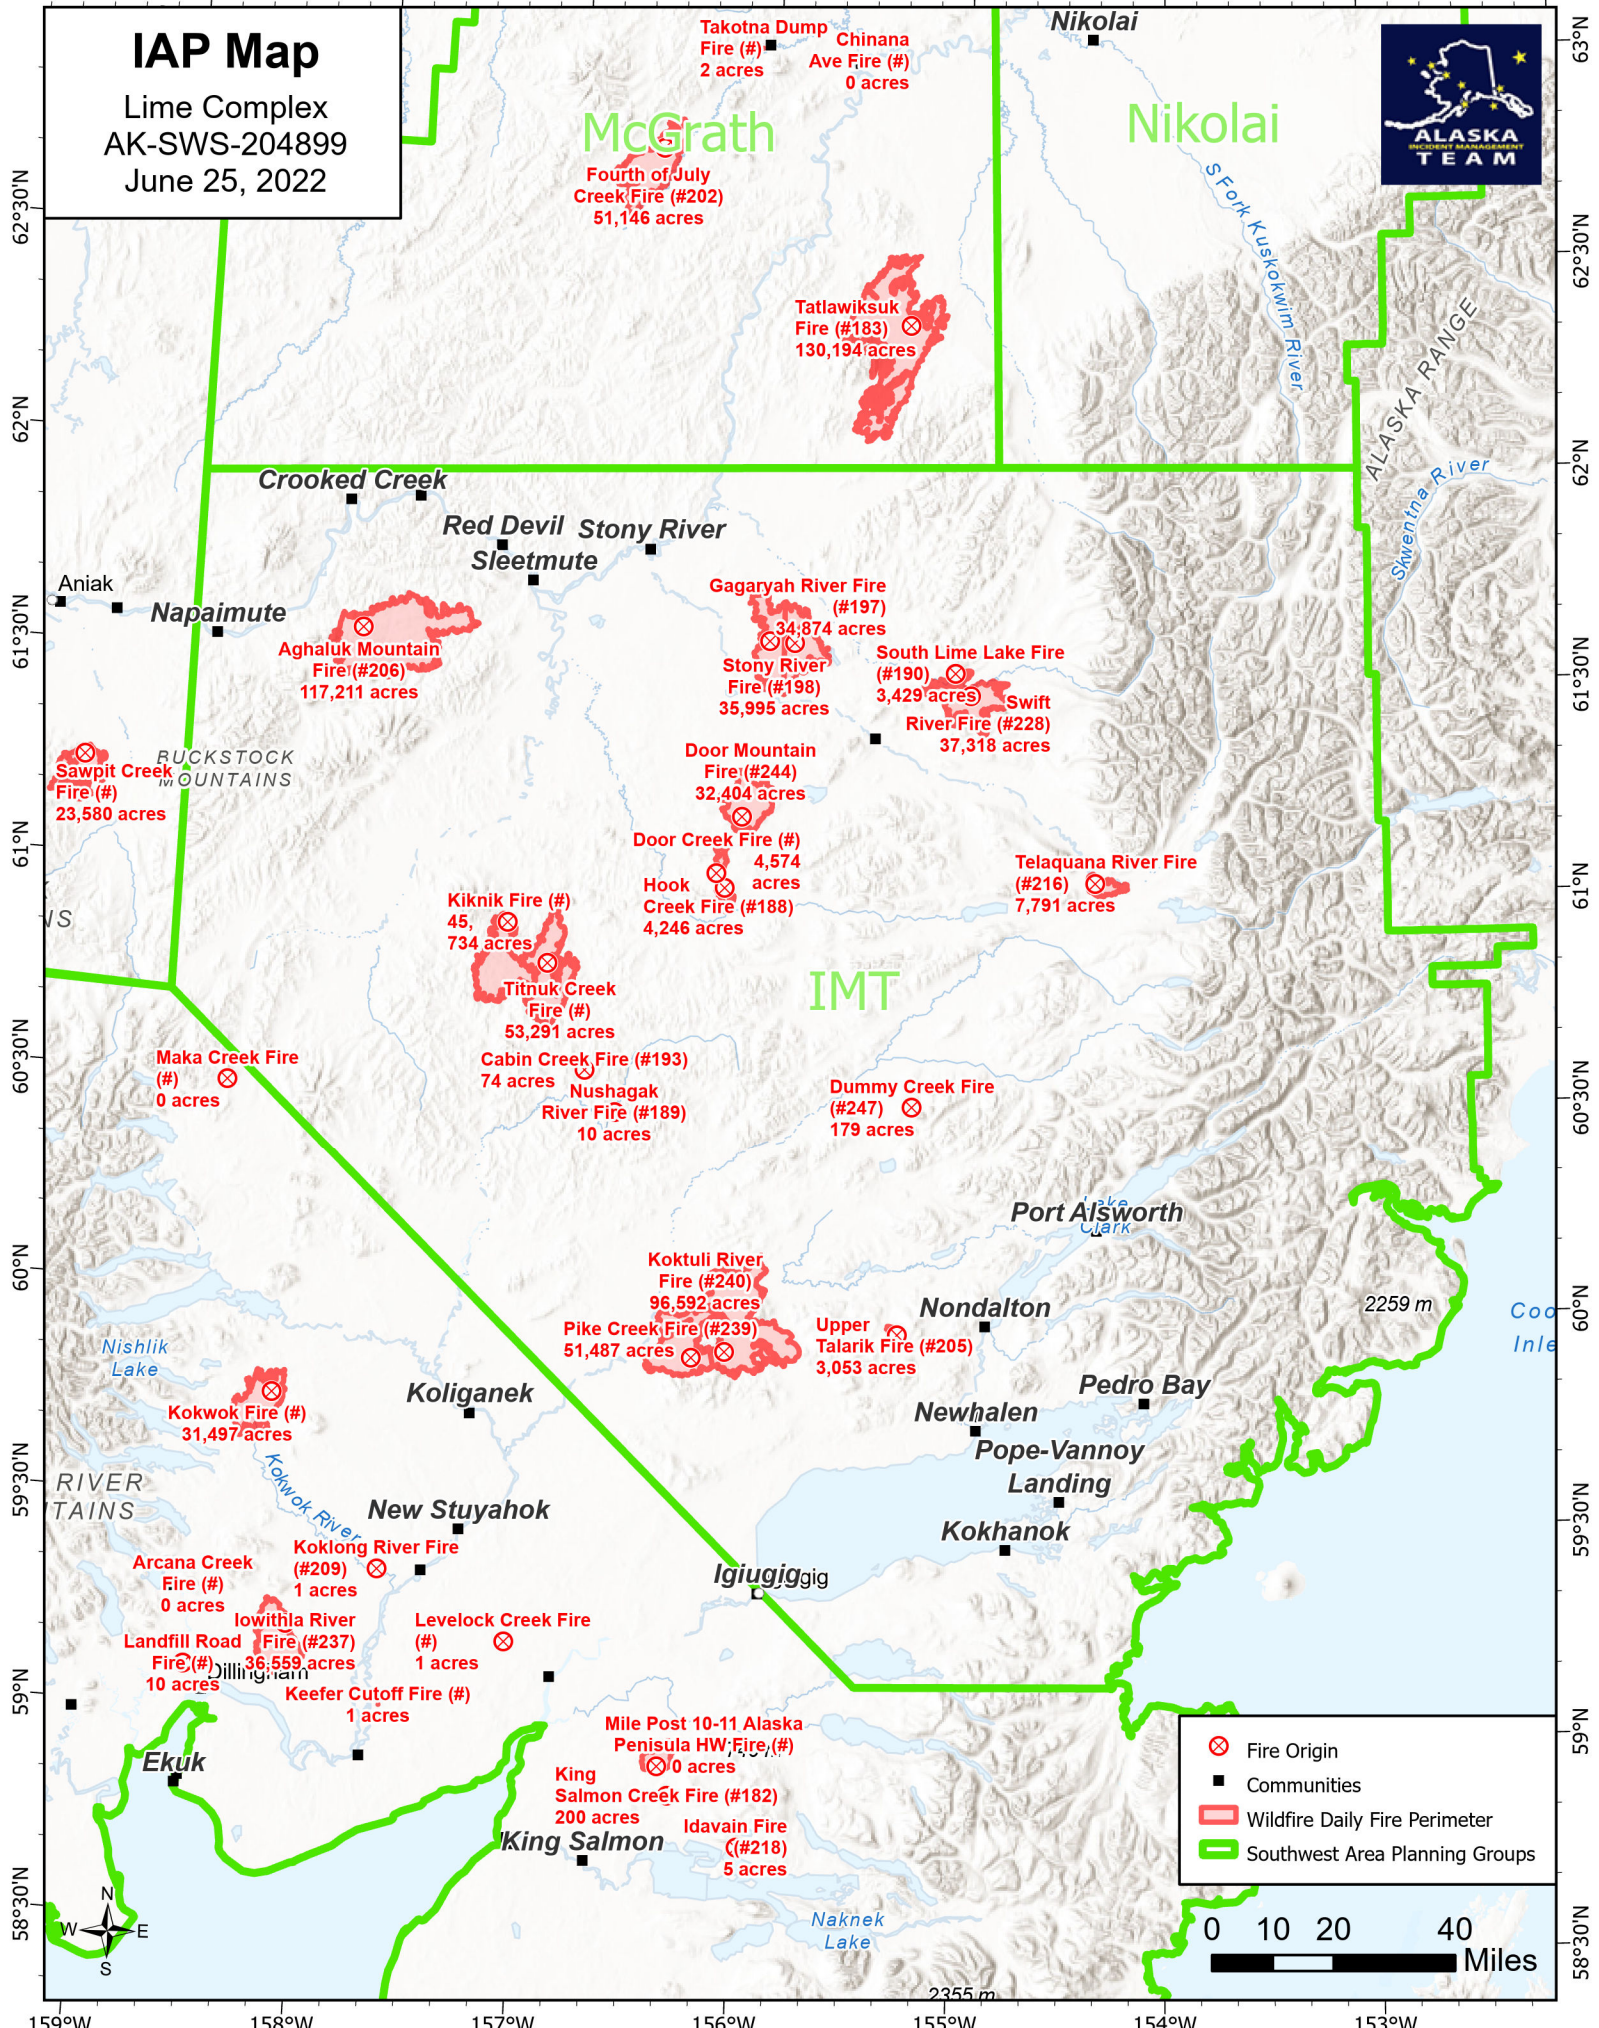

159°W 158°W 157°W 156°W 155°W 154°W 153°W 152°W

IAP Map

Lime Complex
AK-SWS-204899
June 25, 2022

McGrath

Nikolai

IMT

Napaimute

- Fire Origin
- Communities
- Wildfire Daily Fire Perimeter
- Southwest Area Planning Groups

0 10 20 40 Miles

Fourth of July
Creek Fire (#202)
51,146 acres

Takotna Dump
Fire (#)
2 acres

Chinana
Ave Fire (#)
0 acres

Tatlawiksuk
Fire (#183)
130,194 acres

Aghaluk Mountain
Fire (#206)
117,211 acres

Gagaryah River
Fire (#197)
34,874 acres

South Lime Lake
Fire (#190)
3,429 acres

Swift
River Fire (#228)
37,318 acres

Sawpit Creek
Fire (#)
23,580 acres

Stony River
Fire (#198)
35,995 acres

Door Mountain
Fire (#244)
32,404 acres

Telaquana River
Fire (#216)
7,791 acres

Koktuli River
Fire (#240)
96,592 acres

Pike Creek
Fire (#239)
51,487 acres

Upper
Talarik Fire (#205)
3,053 acres

Kokwok Fire (#)
31,497 acres

Koliganek

Nondalton

Newhalen

Pedro Bay