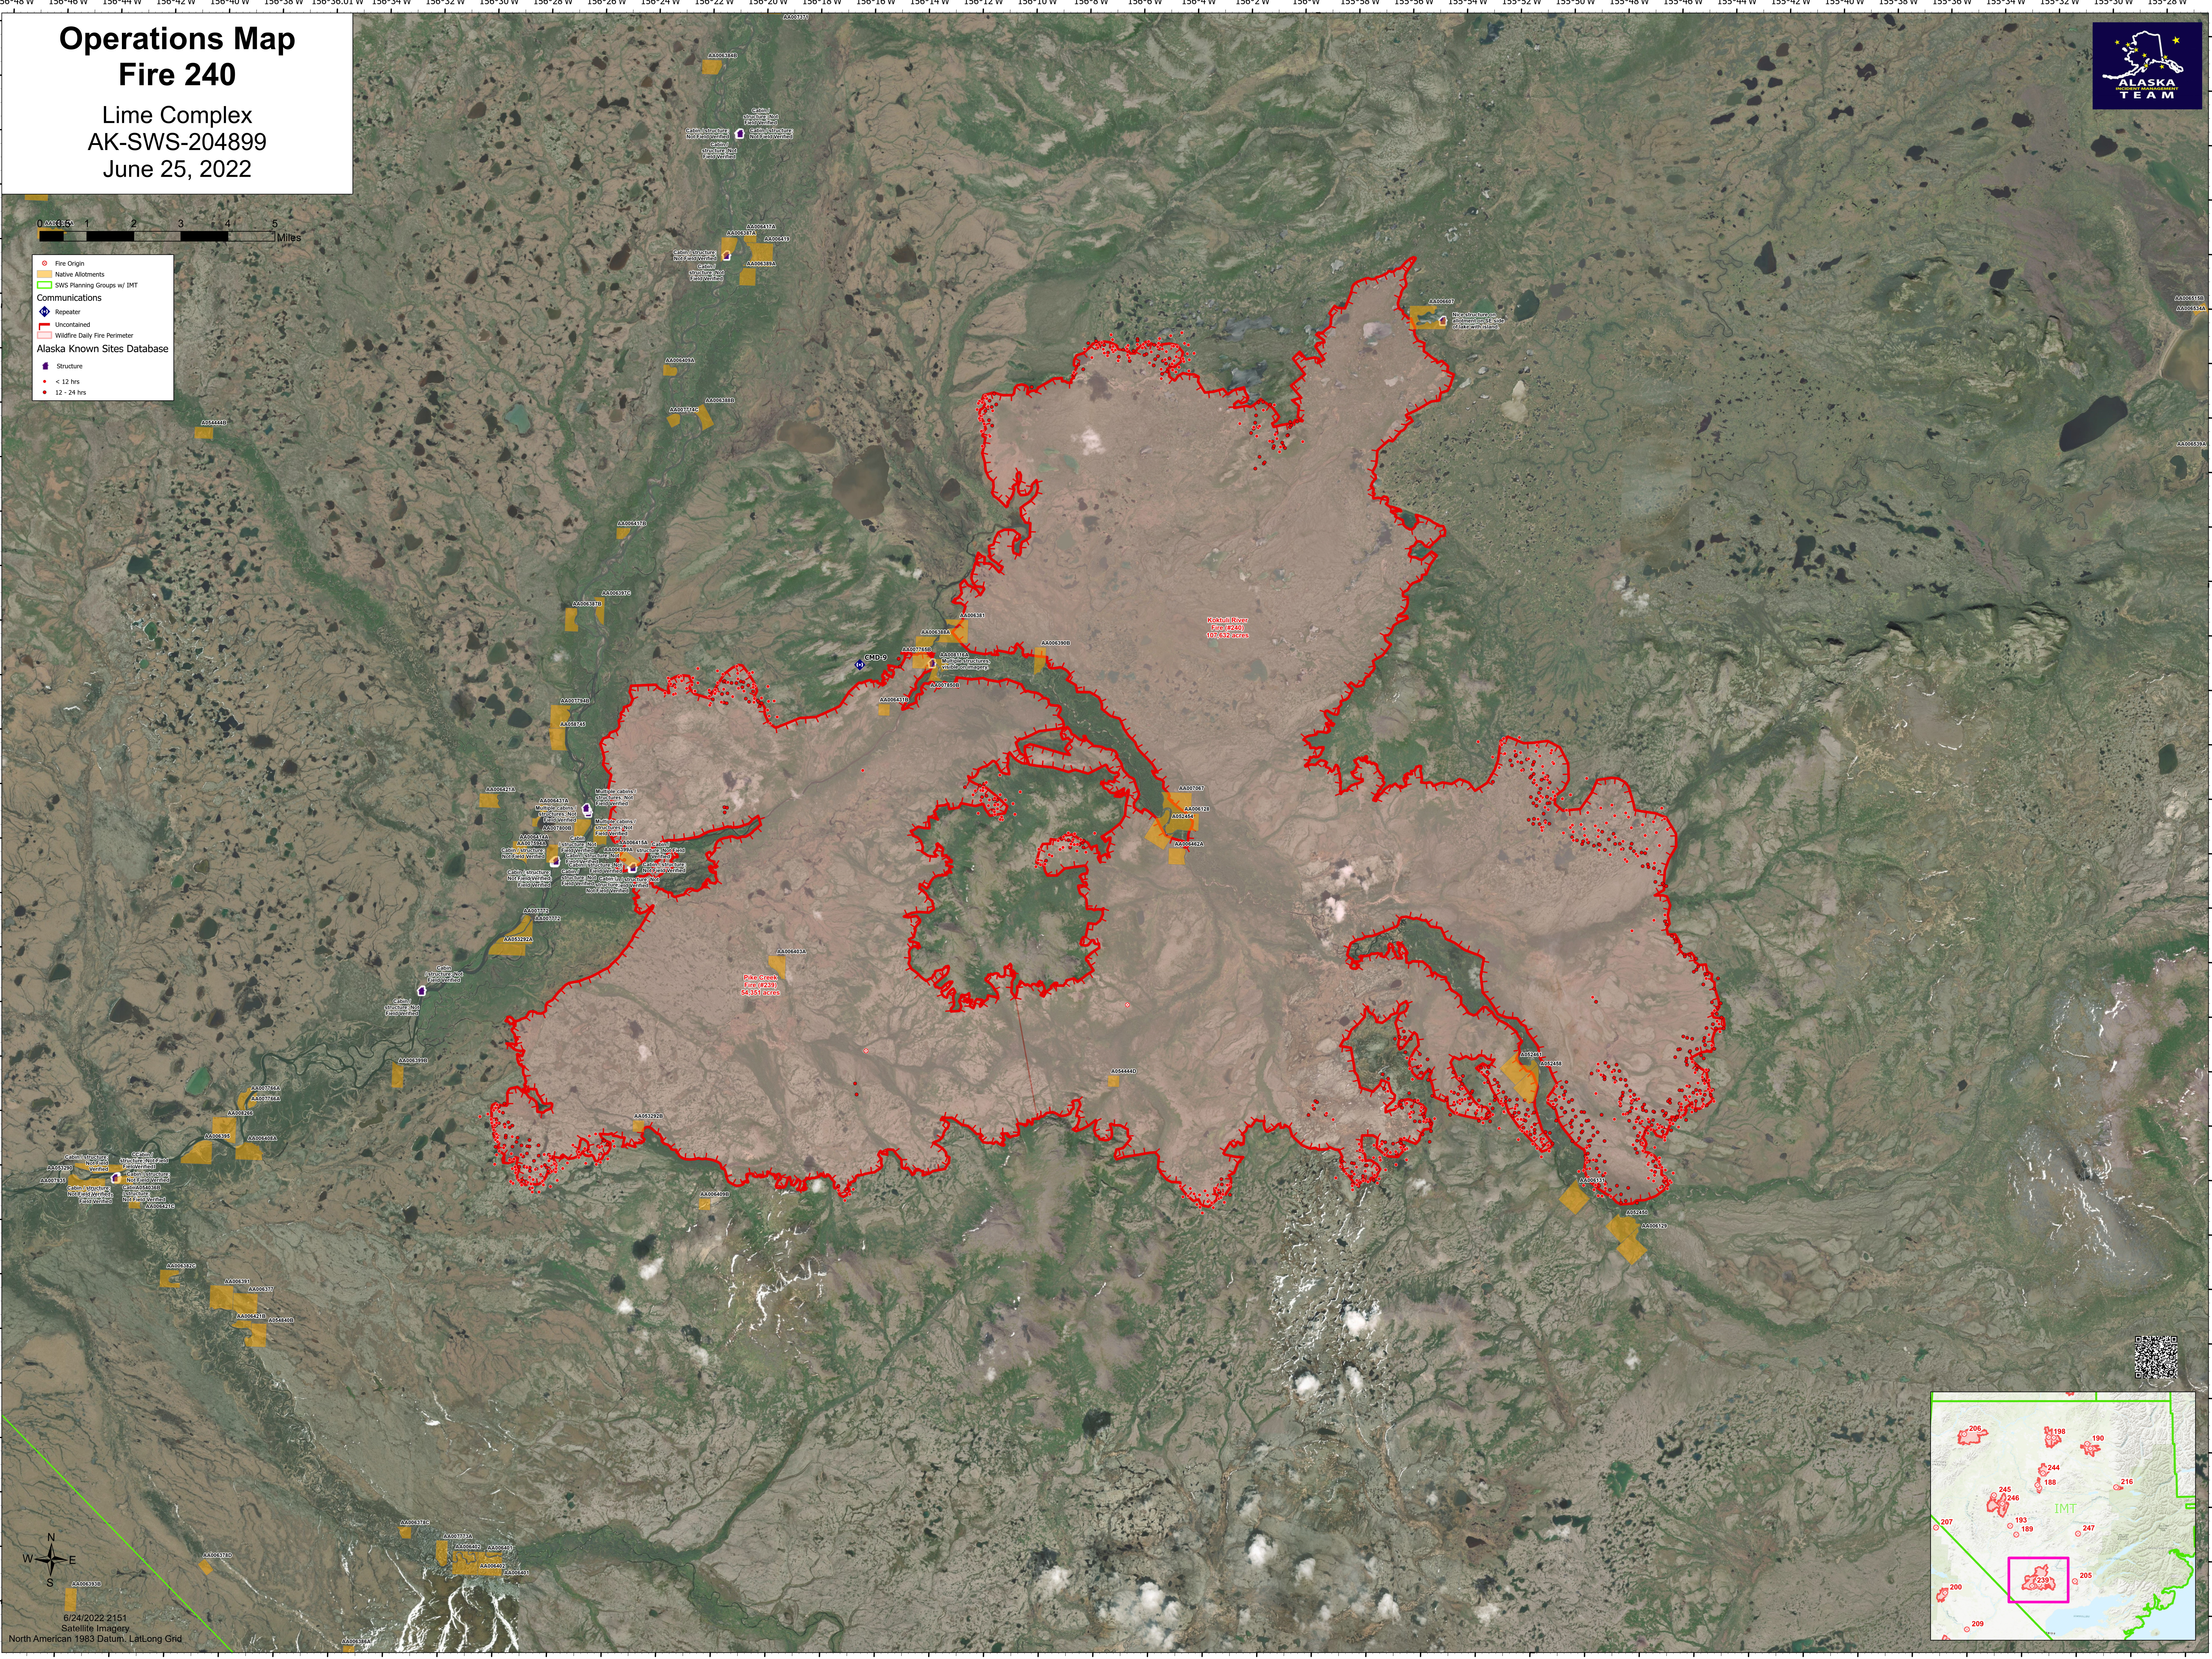

Operations Map Fire 240

Lime Complex
AK-SWS-204899
June 25, 2022

- Fire Origin
- Native Allotments
- SWS Planning Groups w/ IMT
- Communications
- Repeater
- Uncontained
- Wildfire Daily Fire Perimeter
- Alaska Known Sites Database
- Structure
- < 12 hrs
- 12 - 24 hrs

8/24/2022 2151
Satellite Imagery
North American 1983 Datum, LatLong Grid