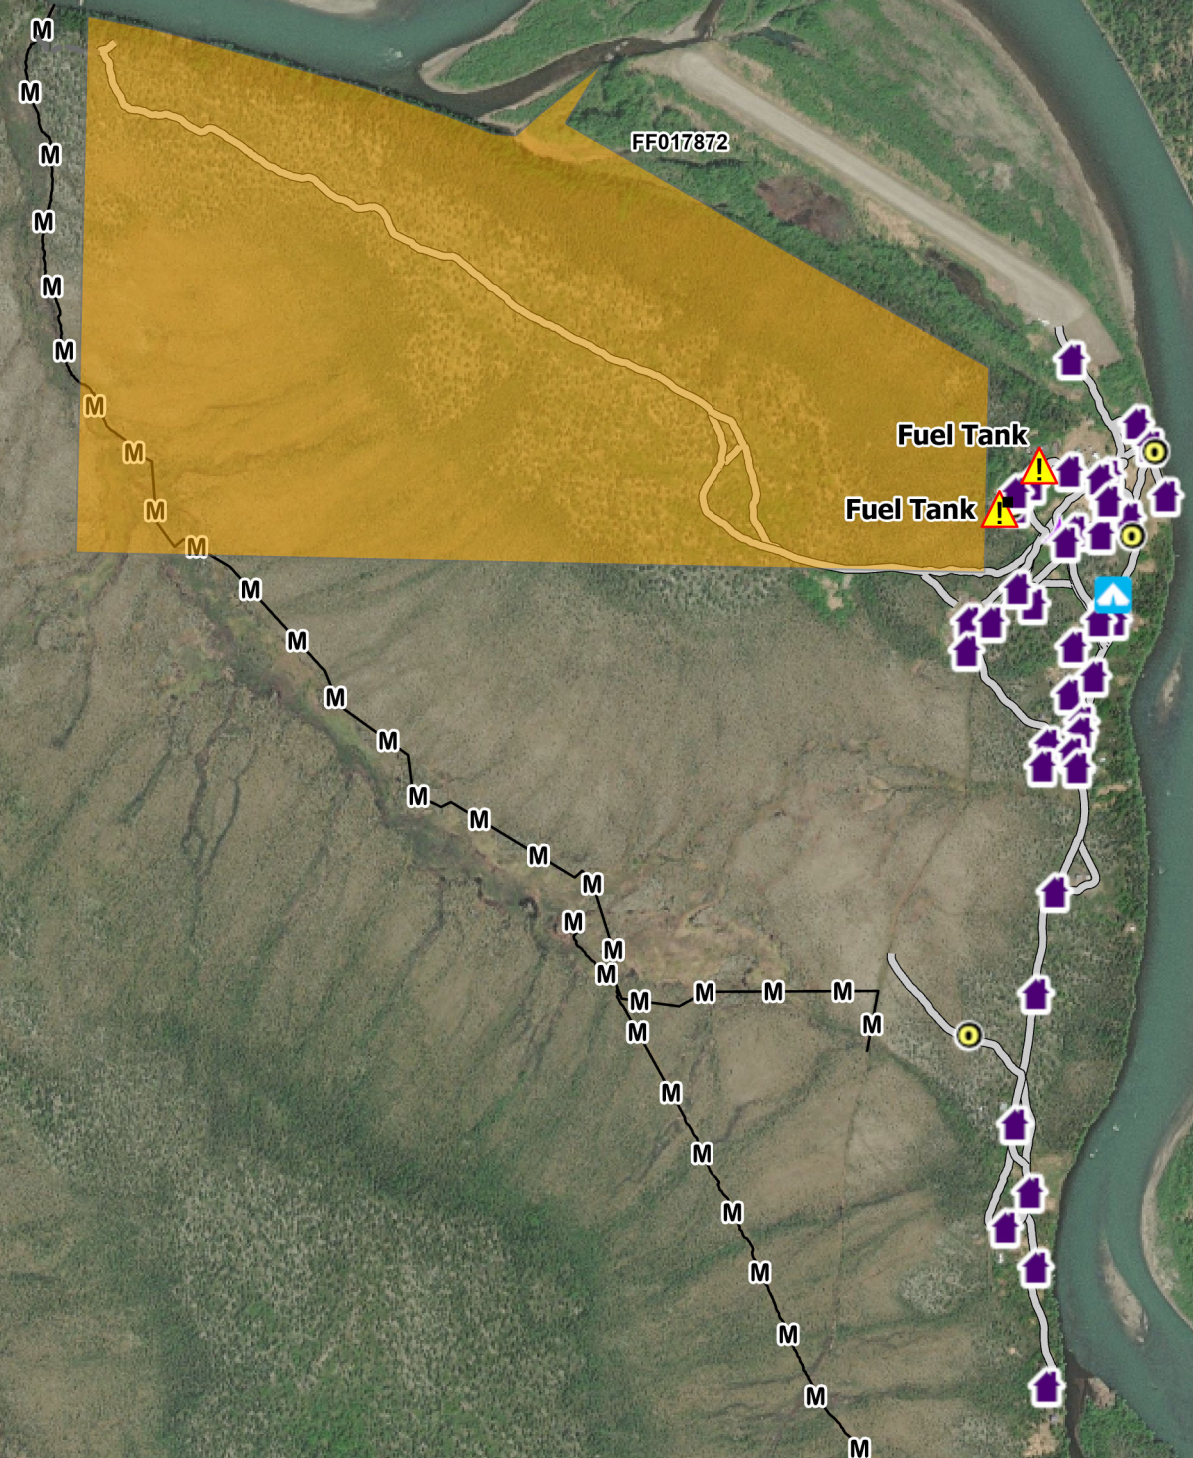

# Operations Map

## Lime Village

Lime Complex  
AK-SWS-204899  
June 25, 2022

- Communities
- Safety
  - ⚠ Hazard
- M— Completed Mixed Construction Line
- Access or Improved Road
- - - Other
- Native Allotments
- SWS Planning Groups w/ IMT
- Alaska Known Sites Database
  - 🏠 Structure
  - 🏕 Camp
  - 📡 Communications
  - 📍 Other

0 0.25 0.5 Miles

North Arrow  
B. Sorbel  
6/24/2022 2159  
North American 1983 Datum  
LatLong Grid