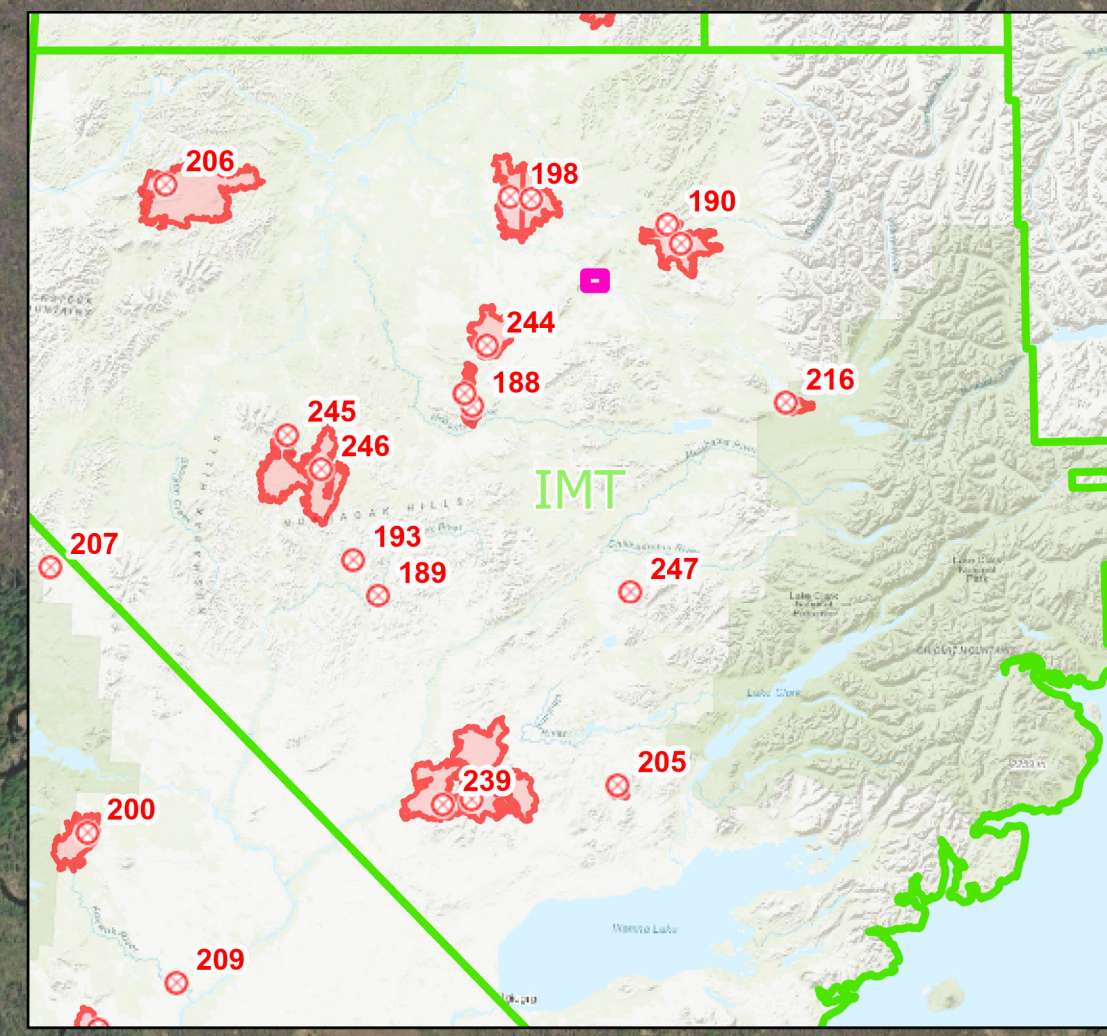

# Operations Map Lime Village

Lime Complex  
AK-SWS-204899  
June 25, 2022

- Communities
- Safety
  - Hazard
  - Native Allotments
  - SWS Planning Groups w/ DHT
  - Completed Head Construction Line
  - Access or Improved Road
  - Other
- Alaska Known Sites Database
  - Structure
  - Camp
  - Communications
  - Other

61°22'N

61°20'N

155°30'W

155°28'W

155°26'W

155°30'W

155°28'W

155°26'W

61°22'N

61°20'N