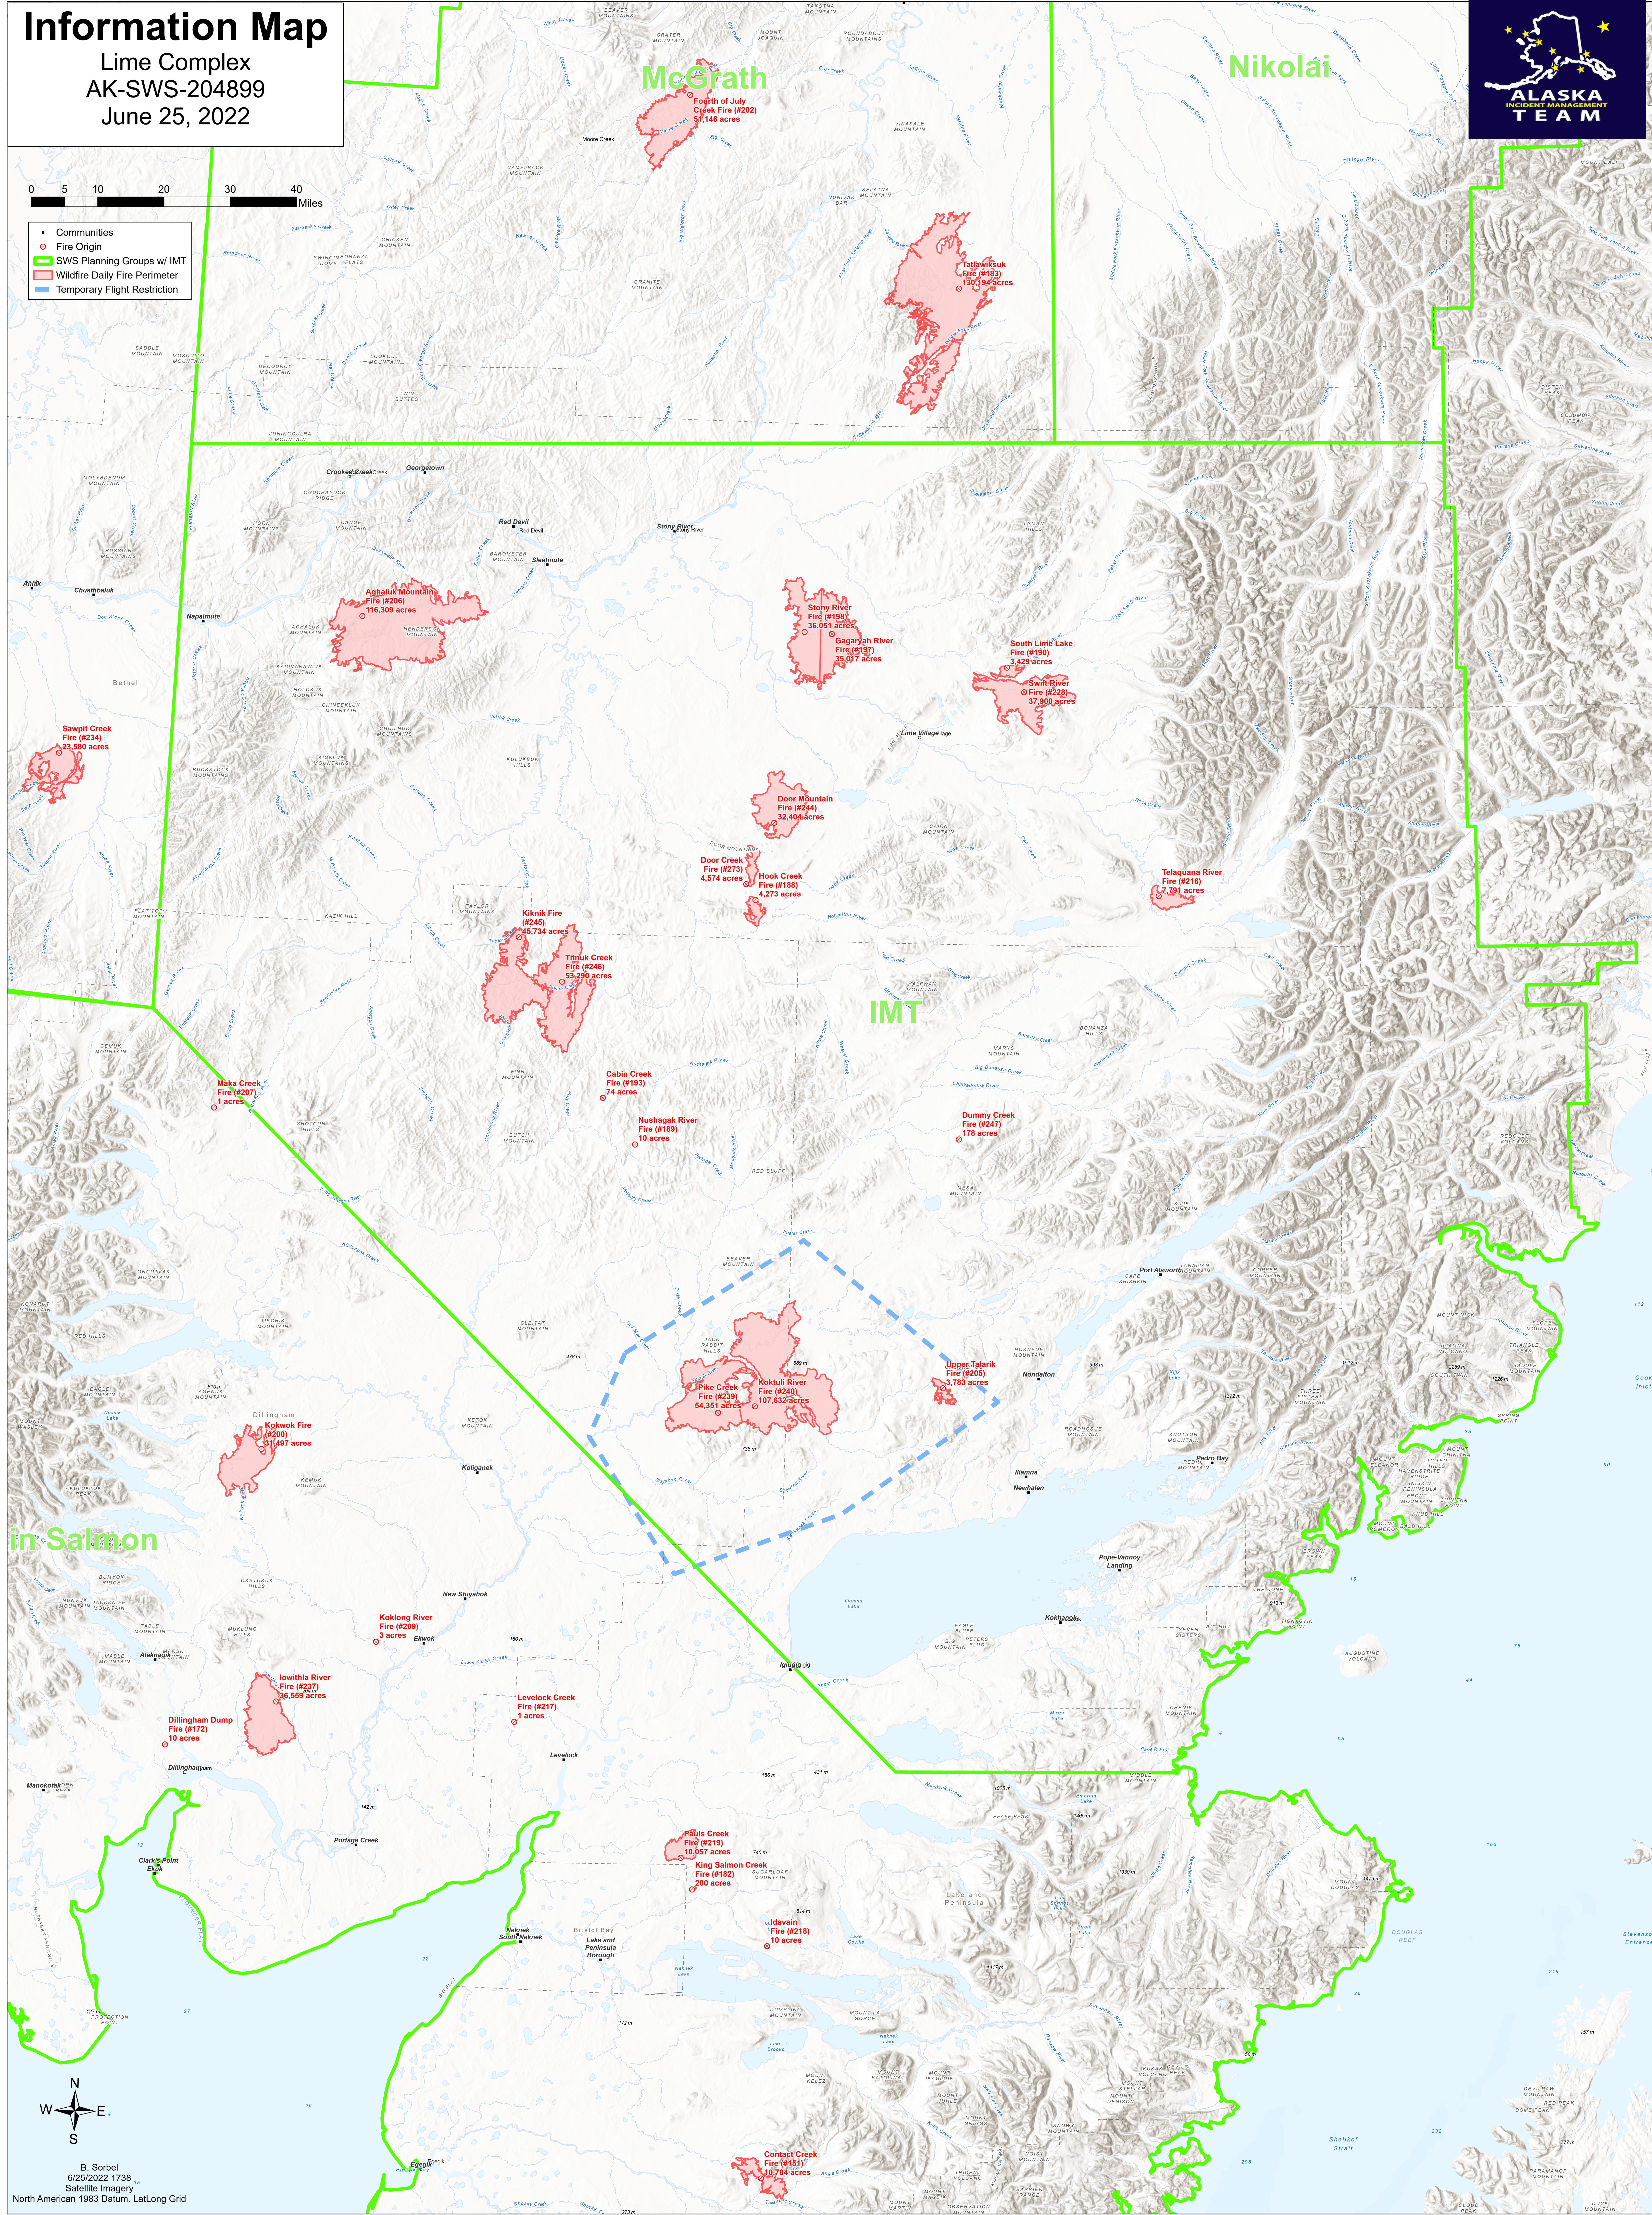

# Information Map

Lime Complex  
AK-SWS-204899  
June 25, 2022

0 5 10 20 30 40 Miles

- Communities
- Fire Origin
- ▭ SWS Planning Groups w/ IMT
- ▭ Wildfire Daily Fire Perimeter
- ▭ Temporary Flight Restriction

**McGrath**

**Nikolai**

**IMT**

**In Salmon**

Fourth of July Creek Fire (#202)  
51,146 acres

Tatwikuk Fire (#193)  
130,194 acres

Aghaluk Mountain Fire (#208)  
116,309 acres

Stony River Fire (#191)  
36,051 acres

Gagayah River Fire (#197)  
35,017 acres

South Lime Lake Fire (#190)  
3,429 acres

Swift River Fire (#220)  
37,900 acres

Sawpit Creek Fire (#234)  
23,580 acres

Door Mountain Fire (#234)  
4,273 acres

Door Creek Fire (#273)  
4,574 acres

Nushagak River Fire (#189)  
10 acres

Dummy Creek Fire (#247)  
178 acres

Pike Creek Fire (#239)  
54,351 acres

Koktull River Fire (#240)  
107,632 acres

Upper Talark Fire (#205)  
1,783 acres

Dillingham Kokwok Fire (#200)  
31,497 acres