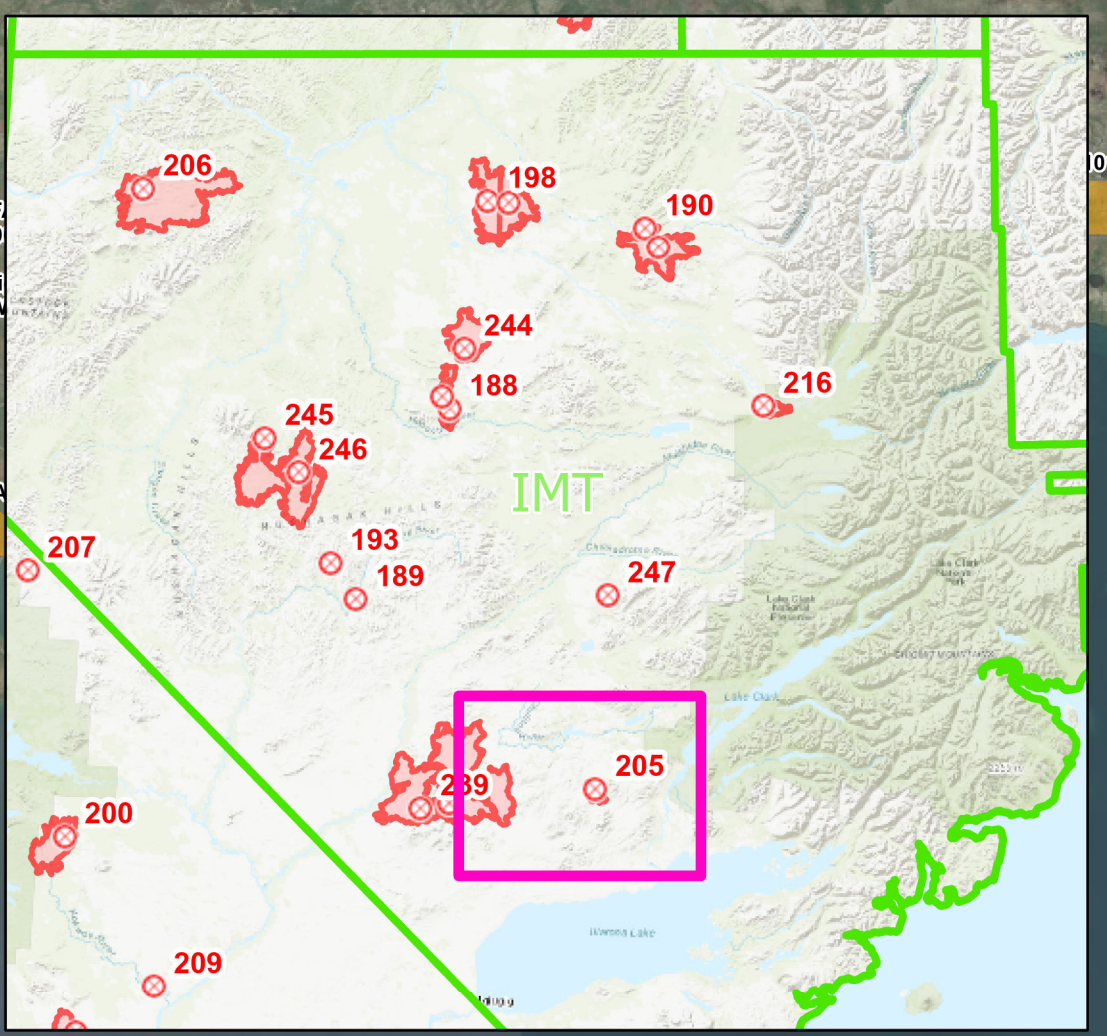

Operations Map Fire 205

Lime Complex
AK-SWS-204899
June 26, 2022

- Community
- Native Allotments
- Fire Origin
- SWS Planning Groups w/ IMT
- Temporary Flight Restriction
- Uncertain
- Wildfire Daily Fire Perimeter
- Alaska Known Sites Database
- Structure
- Mining Camp/Equipment
- RAWS
- Other
- < 12 hrs
- 12 - 24 hrs

6/25/2022 2054
Satellite Imagery
North American 1983 Datum, Lat/Long Grid