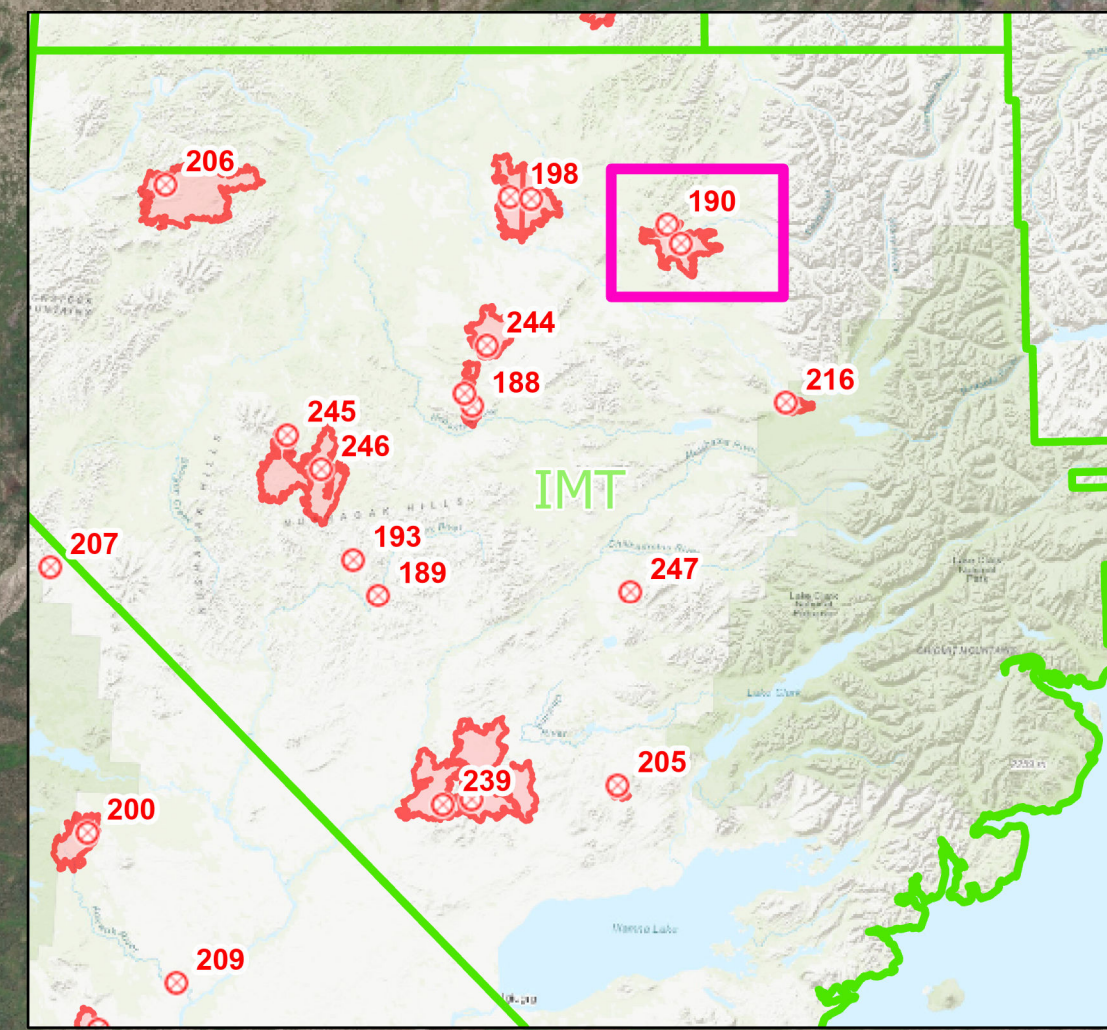

# Operations Map

## Fire 228

Lime Complex  
AK-SWS-204899  
June 26, 2022

- Fire Origin
- Native Allotments
- SWS Planning Groups w/ IMT
- Uncontained
- Wildfire Daily Fire Perimeter
- Alaska Known Sites Database
- Structure
- Communications
- < 12 hrs
- 12 - 24 hrs

6/25/2022 2108  
Satellite Imagery  
North American 1983 Datum, Lat/Long Grid