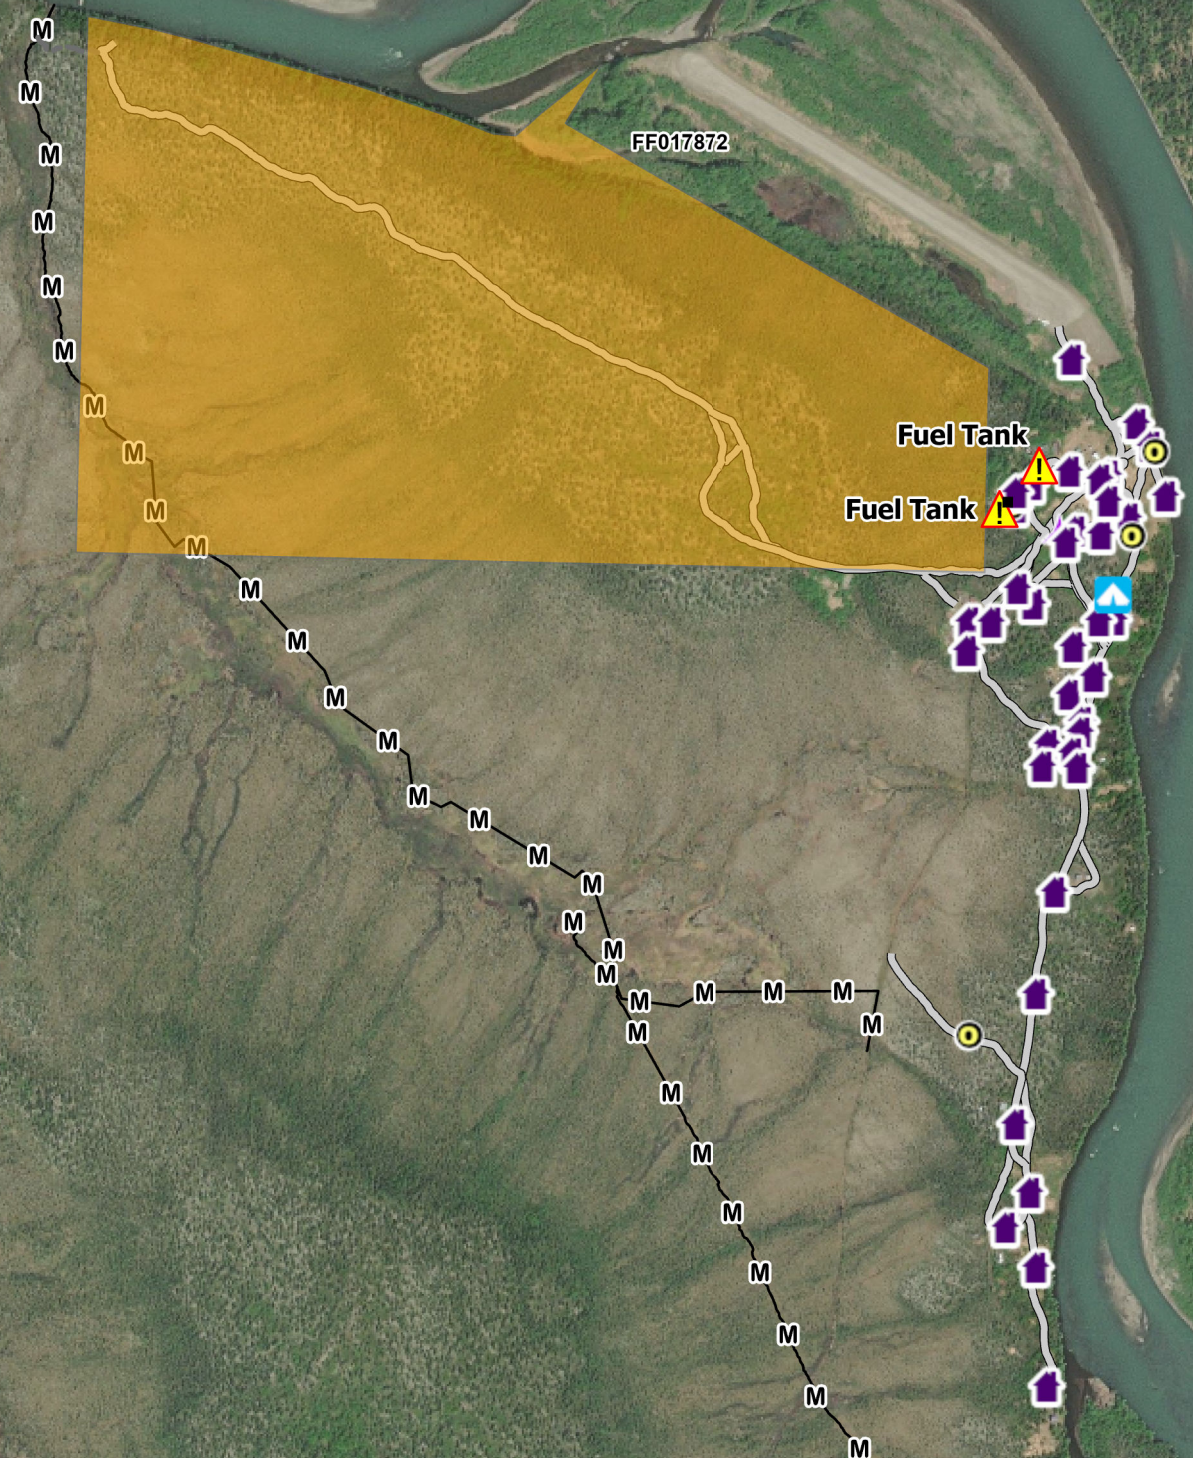

Operations Map

Lime Village

Lime Complex
AK-SWS-204899
June 26, 2022

- Communities
- Safety**
- ⚠ Hazard
- M— Completed Mixed Construction Line
- Access or Improved Road
- - - Other
- Native Allotments
- SWS Planning Groups w/ IMT
- Alaska Known Sites Database**
- 🏠 Structure
- 🏕 Camp
- 📡 Communications
- 📍 Other

0 0.25 0.5 Miles

N
W E
S

B. Sorbel
6/25/2022 2125
North American 1983 Datum
LatLong Grid