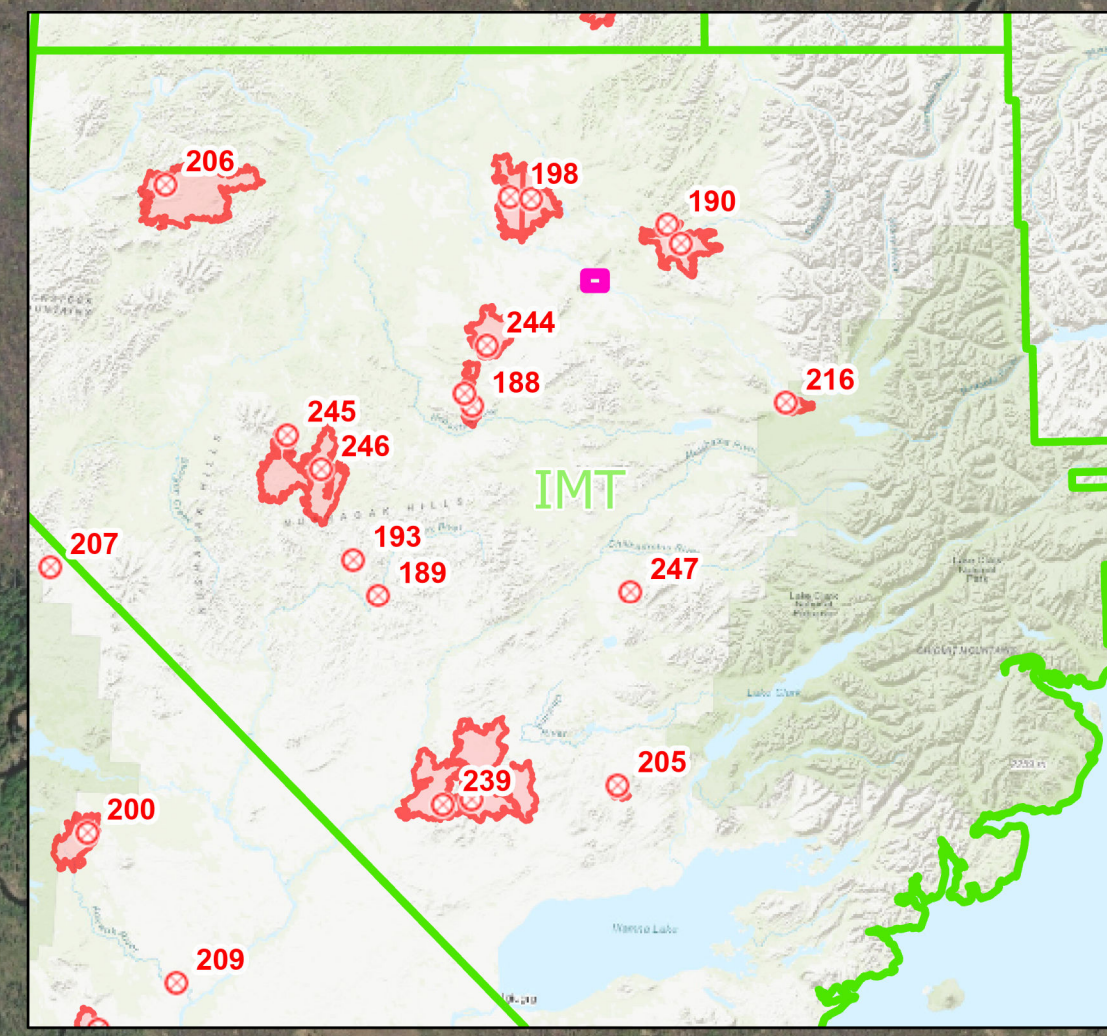

Operations Map Lime Village

Lime Complex
AK-SWS-204899
June 26, 2022

- Communities
- Safety
 - Hazard
 - Native Allotments
 - SWS Planning Groups w/ DHT
 - Completed Road Construction Line
 - Access or Improved Road
 - Other
- Alaska Known Sites Database
 - Structure
 - Camp
 - Communications
 - Other