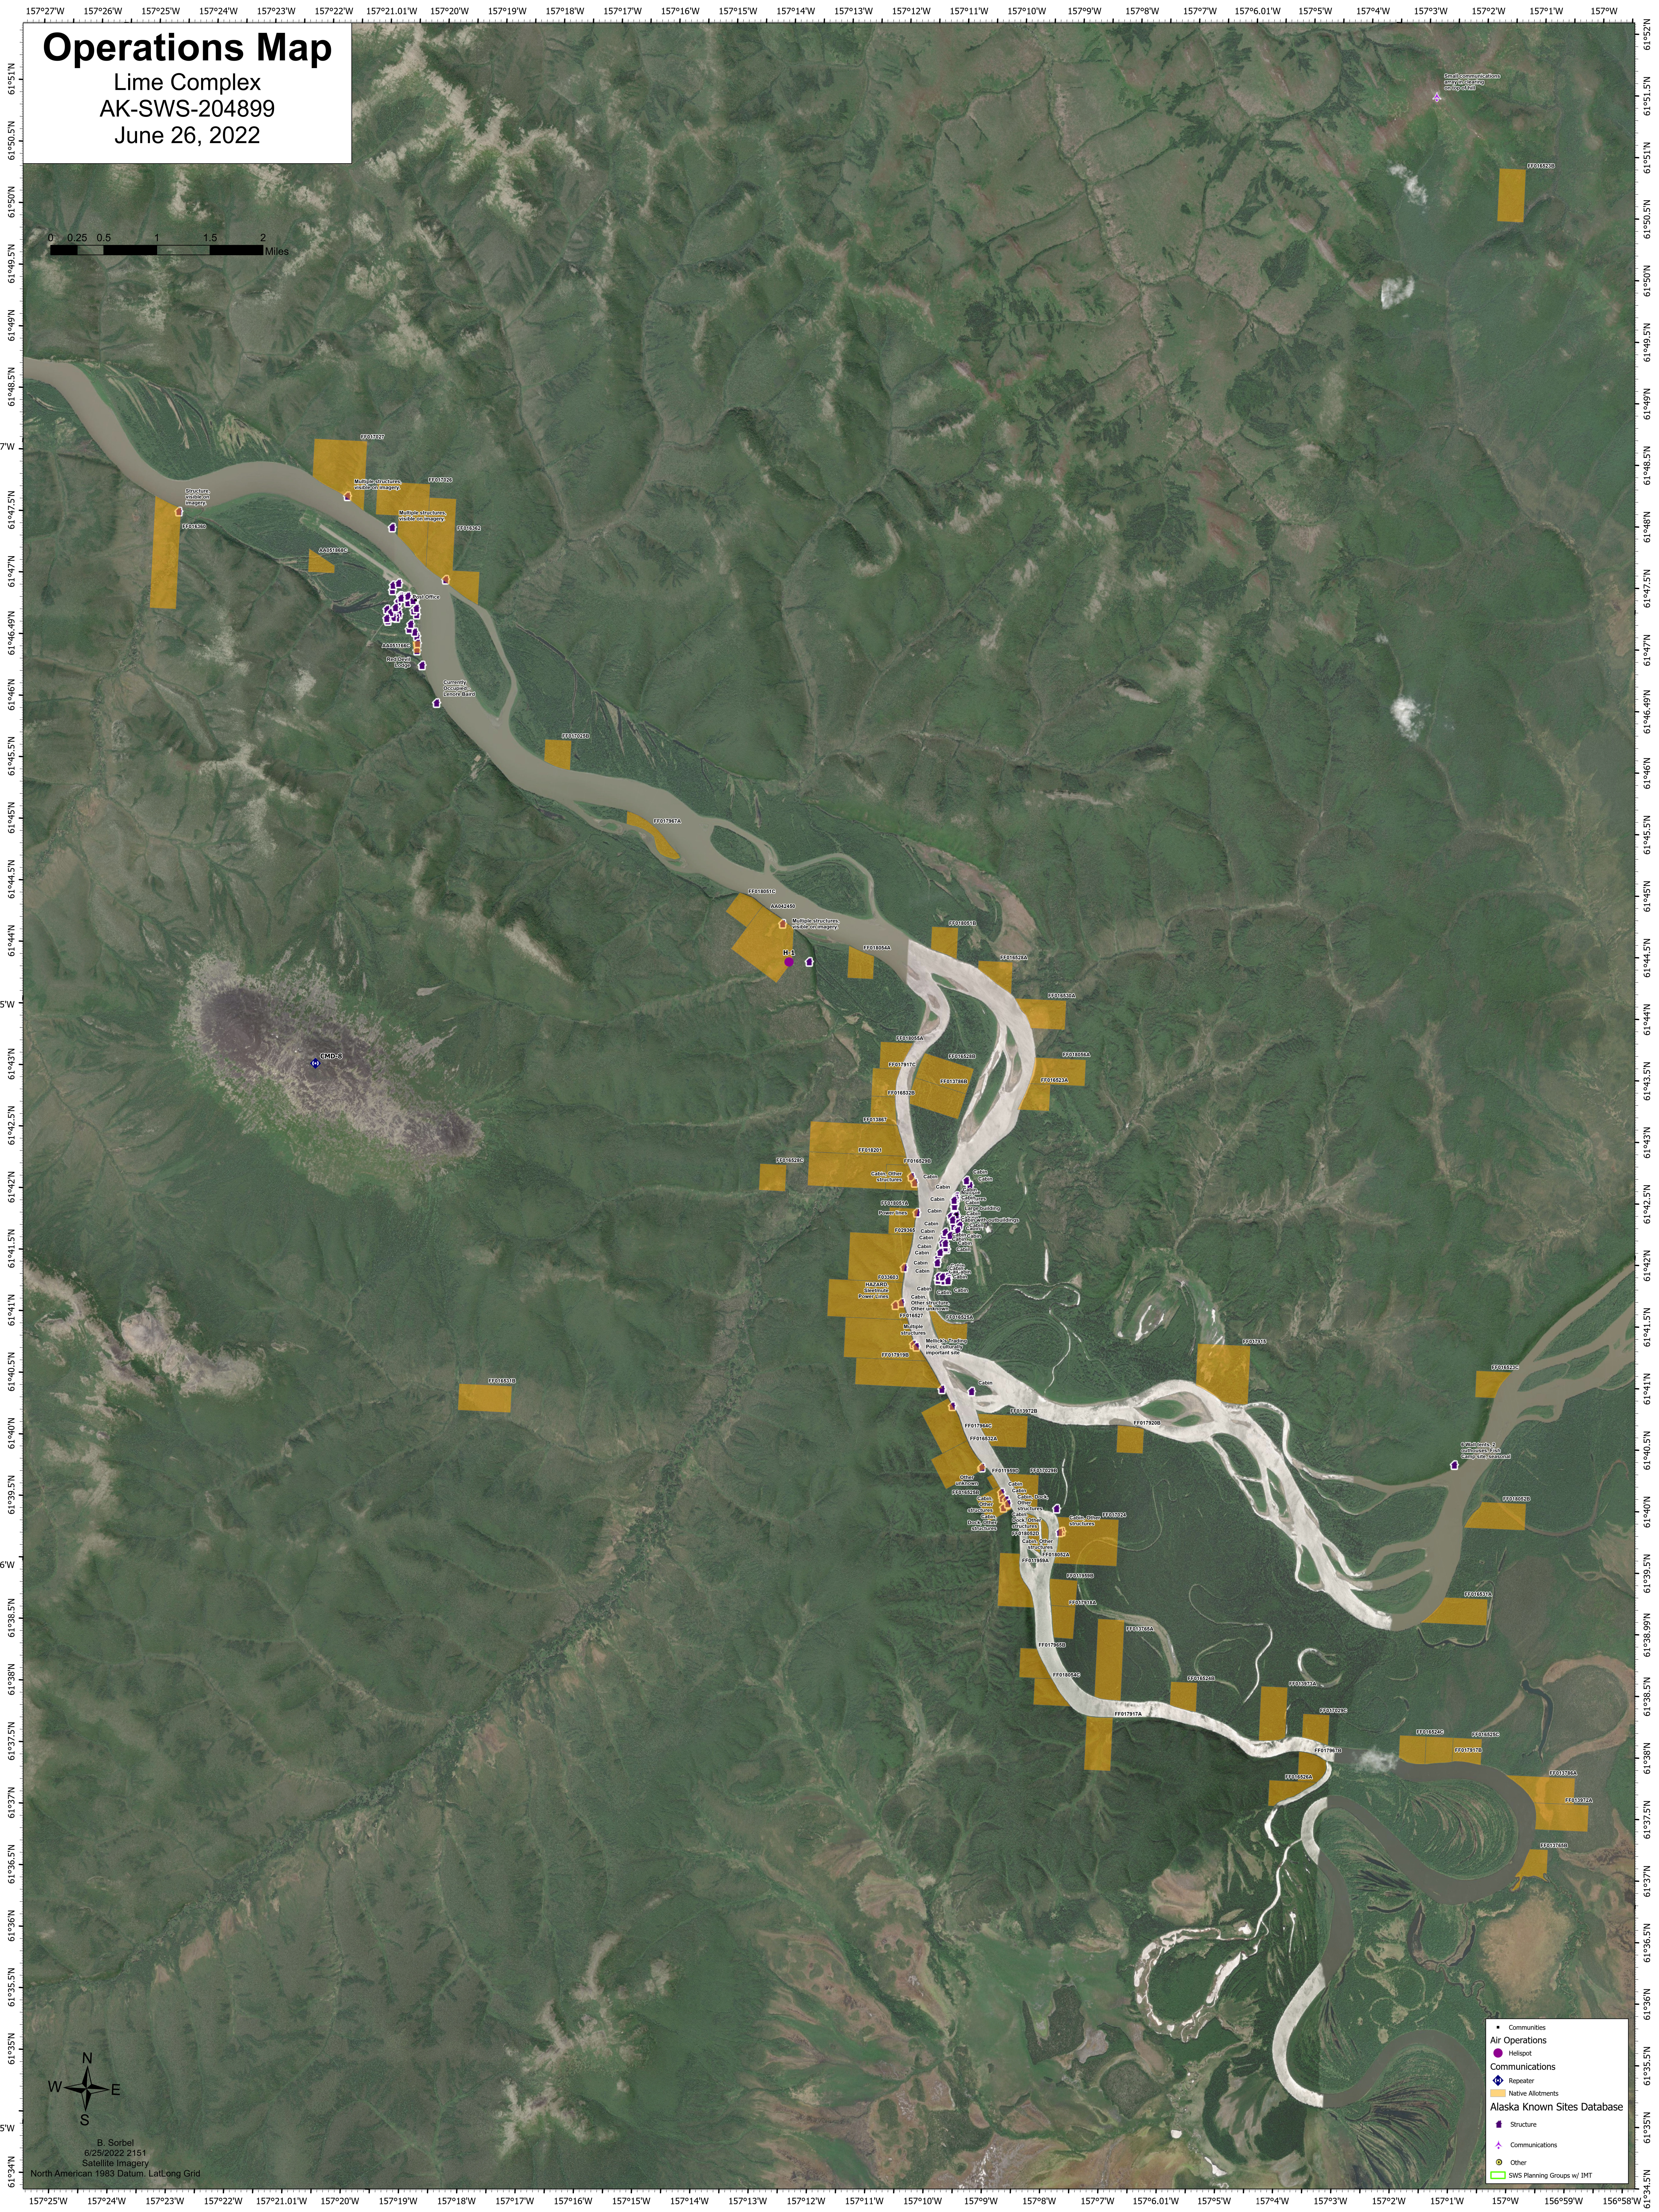

Operations Map

Lime Complex
AK-SWS-204899
June 26, 2022

- Communities
- Air Operations
- Helipad
- Communications
- Repeater
- Native Allotments
- Structure
- Communications
- Other
- SWS Planning Groups w/ IMT