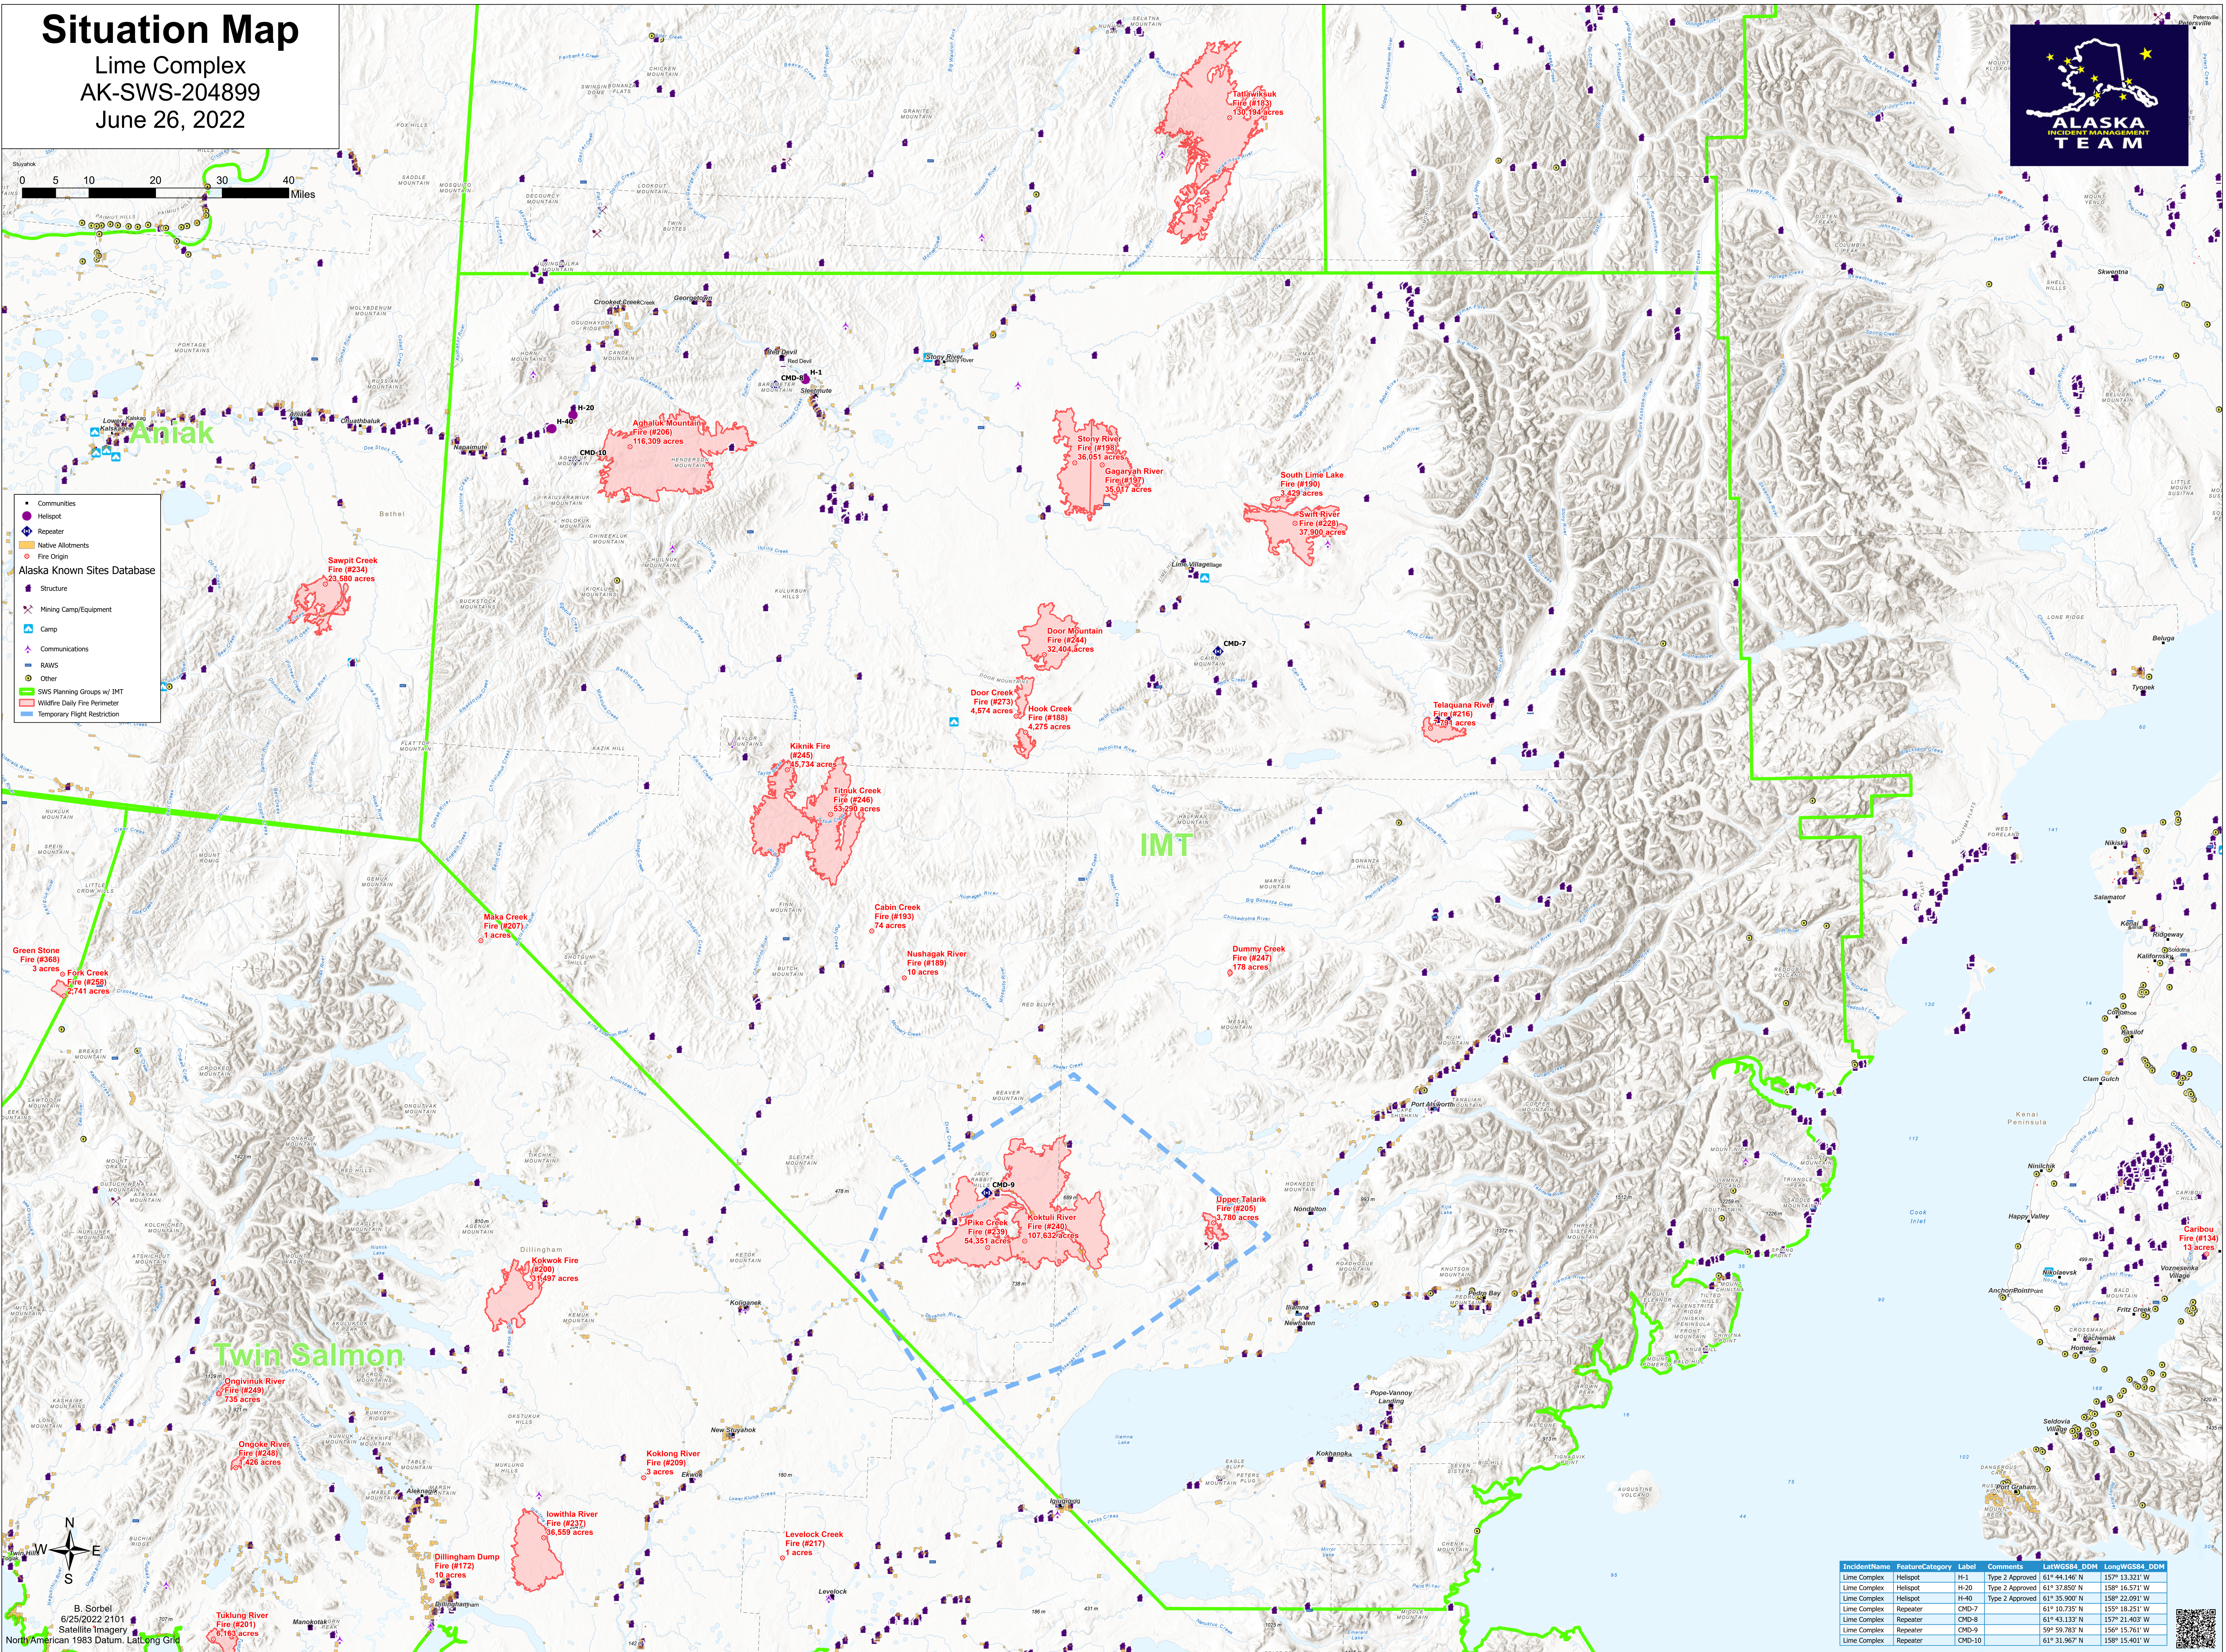

# Situation Map

Lime Complex  
AK-SWS-204899  
June 26, 2022

- Communities
- Helispot
- Repeater
- Native Allotments
- Fire Origin
- Alaska Known Sites Database
- Structure
- Mining Camp/Equipment
- Camp
- Communications
- RAWS
- Other
- SWS Planning Groups w/ DMT
- Wildfire Daily Fire Perimeter
- Temporary Flight Restriction

IncidentName	FeatureCategory	Label	Comments	LatWGS84_DDM	LongWGS84_DDM
Lime Complex	Helispot	H-1	Type 2 Approved	61° 44.140' N	157° 13.321' W
Lime Complex	Helispot	H-20	Type 2 Approved	61° 37.850' N	158° 16.571' W
Lime Complex	Helispot	H-40	Type 2 Approved	61° 35.900' N	158° 22.091' W
Lime Complex	Repeater	CMD-7		61° 10.735' N	155° 18.251' W
Lime Complex	Repeater	CMD-8		61° 43.133' N	157° 21.403' W
Lime Complex	Repeater	CMD-9		59° 59.783' N	156° 15.761' W
Lime Complex	Repeater	CMD-10		61° 31.967' N	158° 15.401' W

B. Sorbel  
6/25/2022 2101  
Satellite Imagery  
North American 1983 Datum, LatLong CRG