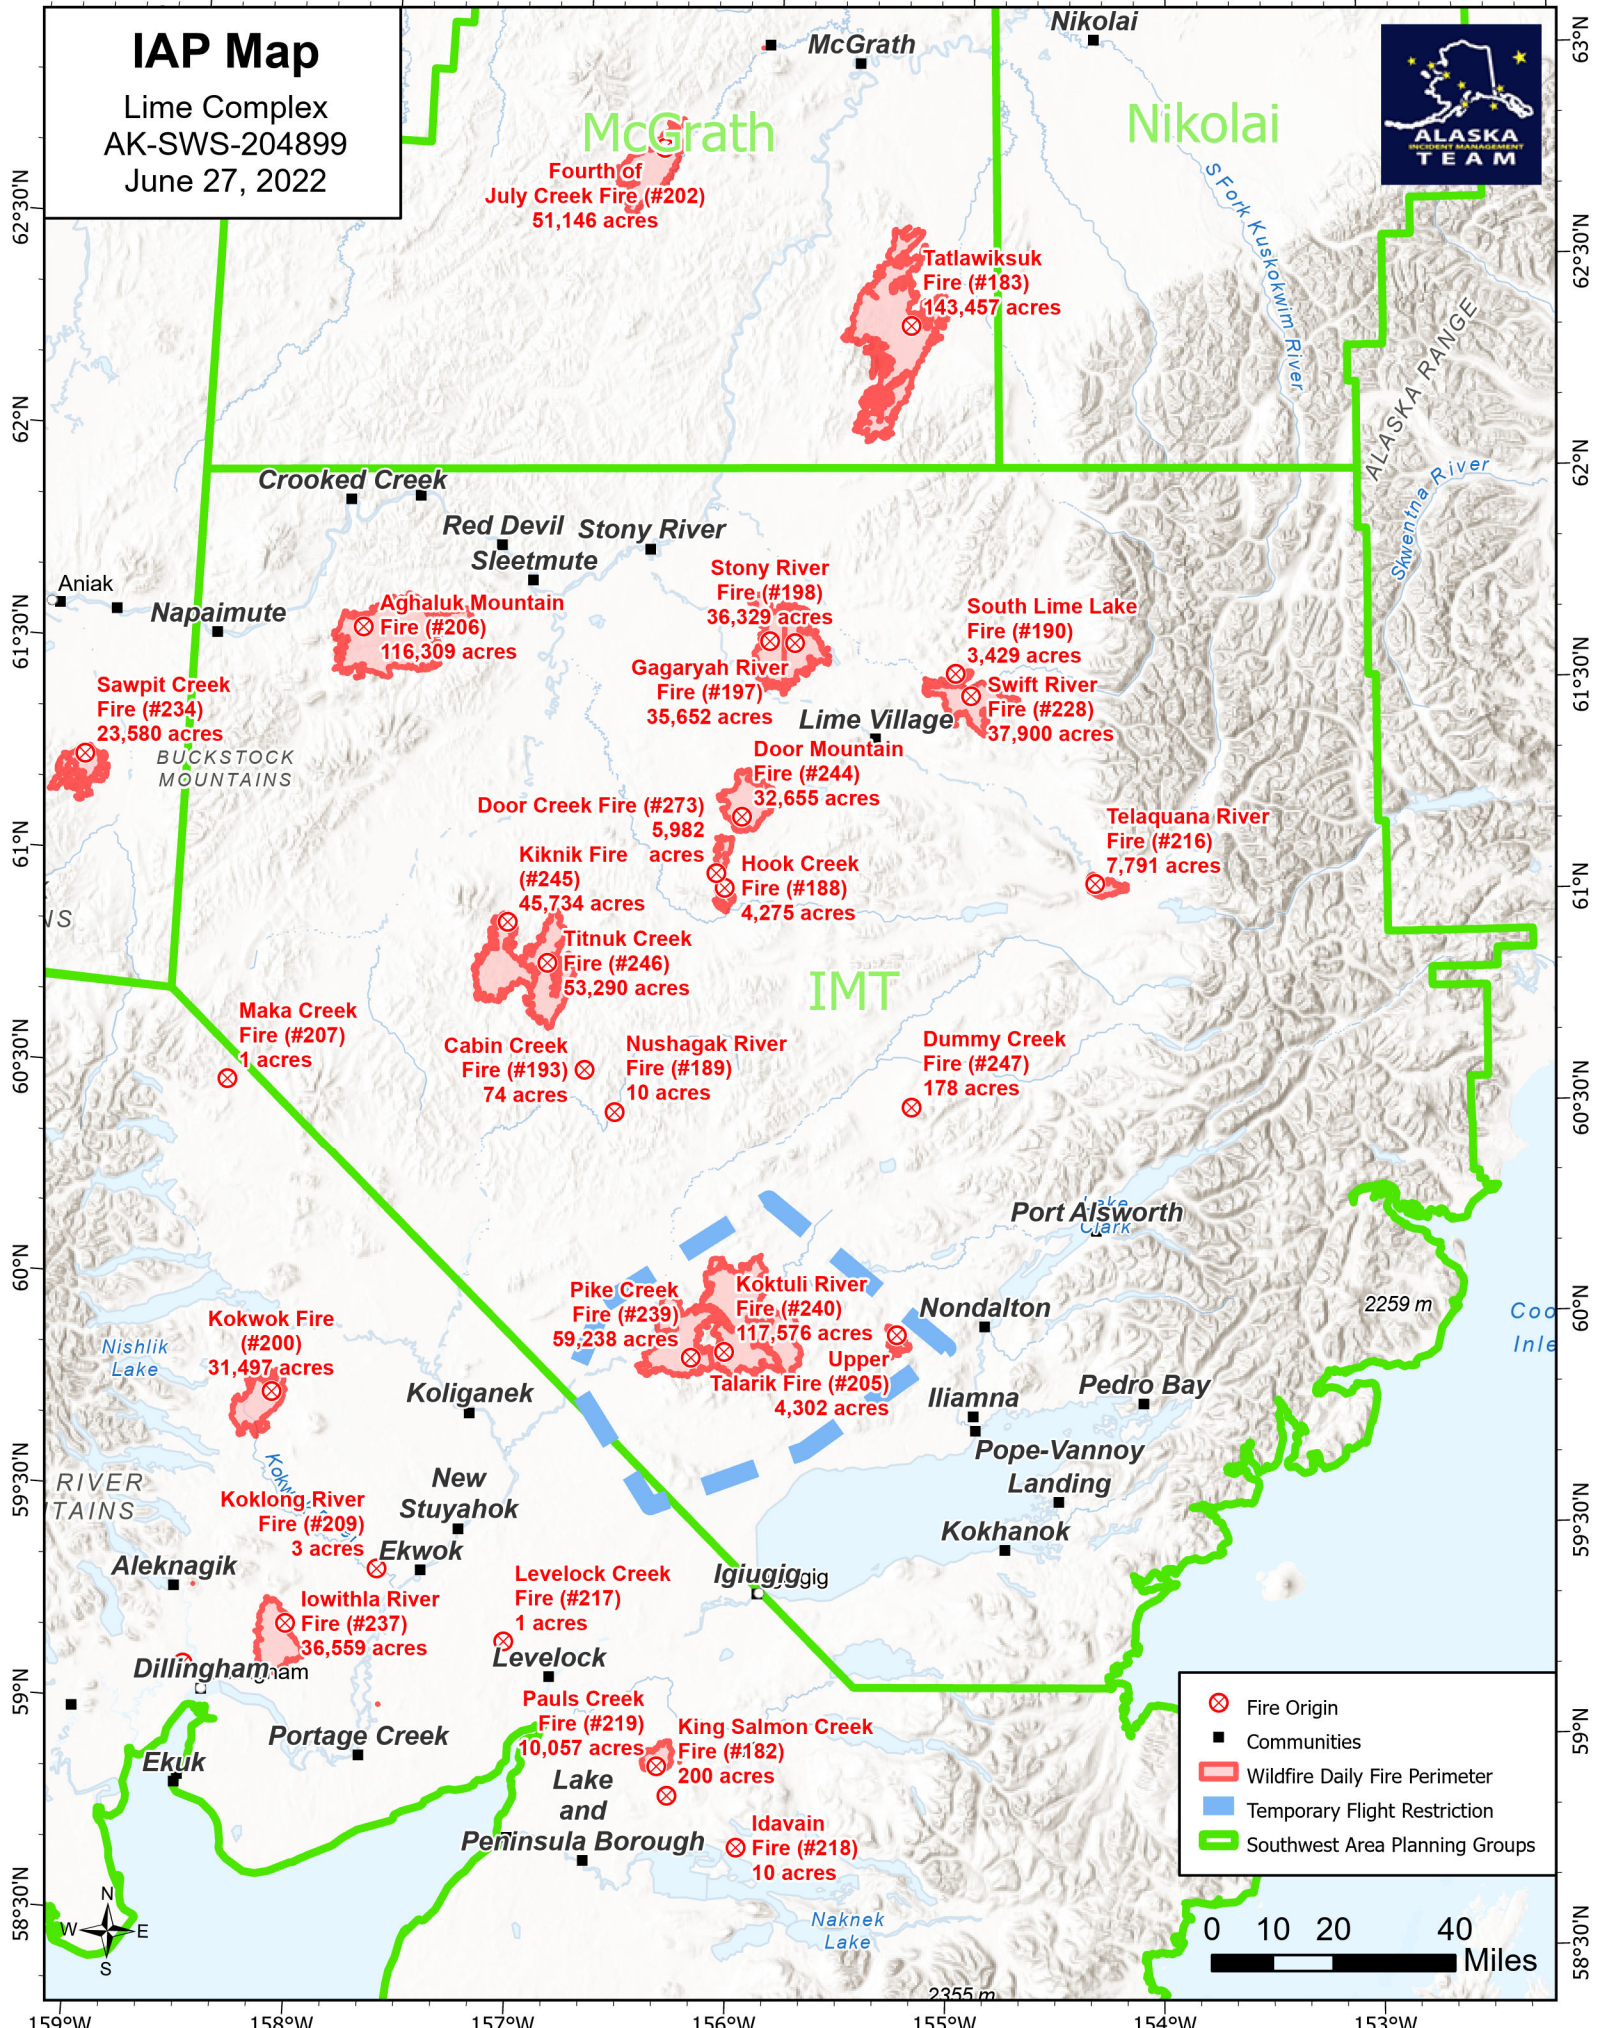

159°W 158°W 157°W 156°W 155°W 154°W 153°W 152°W

IAP Map

Lime Complex
AK-SWS-204899
June 27, 2022

- Fire Origin
- Communities
- Wildfire Daily Fire Perimeter
- Temporary Flight Restriction
- Southwest Area Planning Groups

0 10 20 40 Miles

159°W 158°W 157°W 156°W 155°W 154°W 153°W 152°W

58°30'N 59°N 59°30'N 60°N 60°30'N 61°N 61°30'N 62°N 62°30'N 63°N