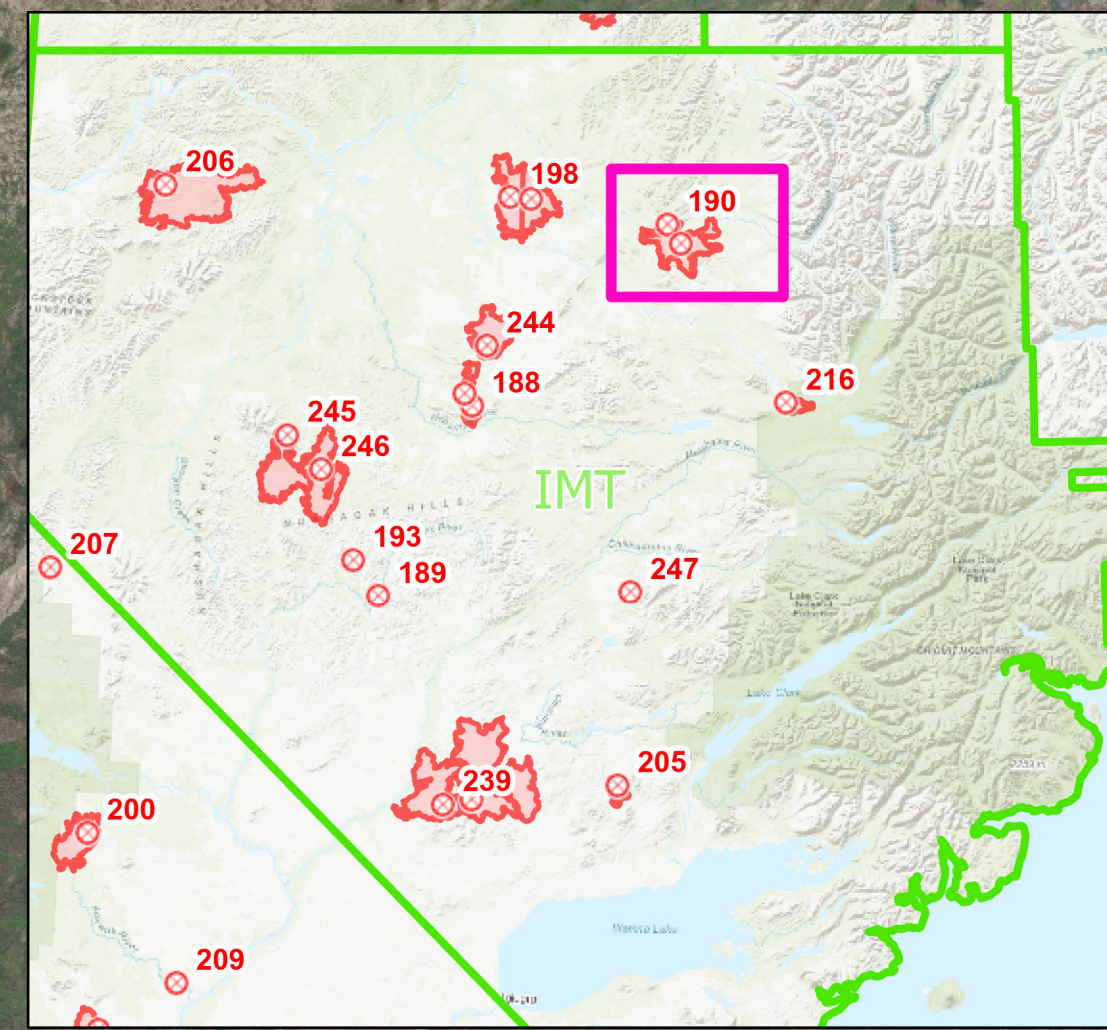

Operations Map

Fire 228

Lime Complex
AK-SWS-204899
June 27, 2022

- Fire Origin
- Native Allotments
- SWS Planning Groups w/ IMT
- Uncontained
- Wildfire Daily Fire Perimeter
- Alaska Known Sites Database
- Structure
- Communications
- < 12 hrs
- 12 - 24 hrs

6/26/2022 2100
Satellite Imagery
North American 1983 Datum, Lat/Long Grid