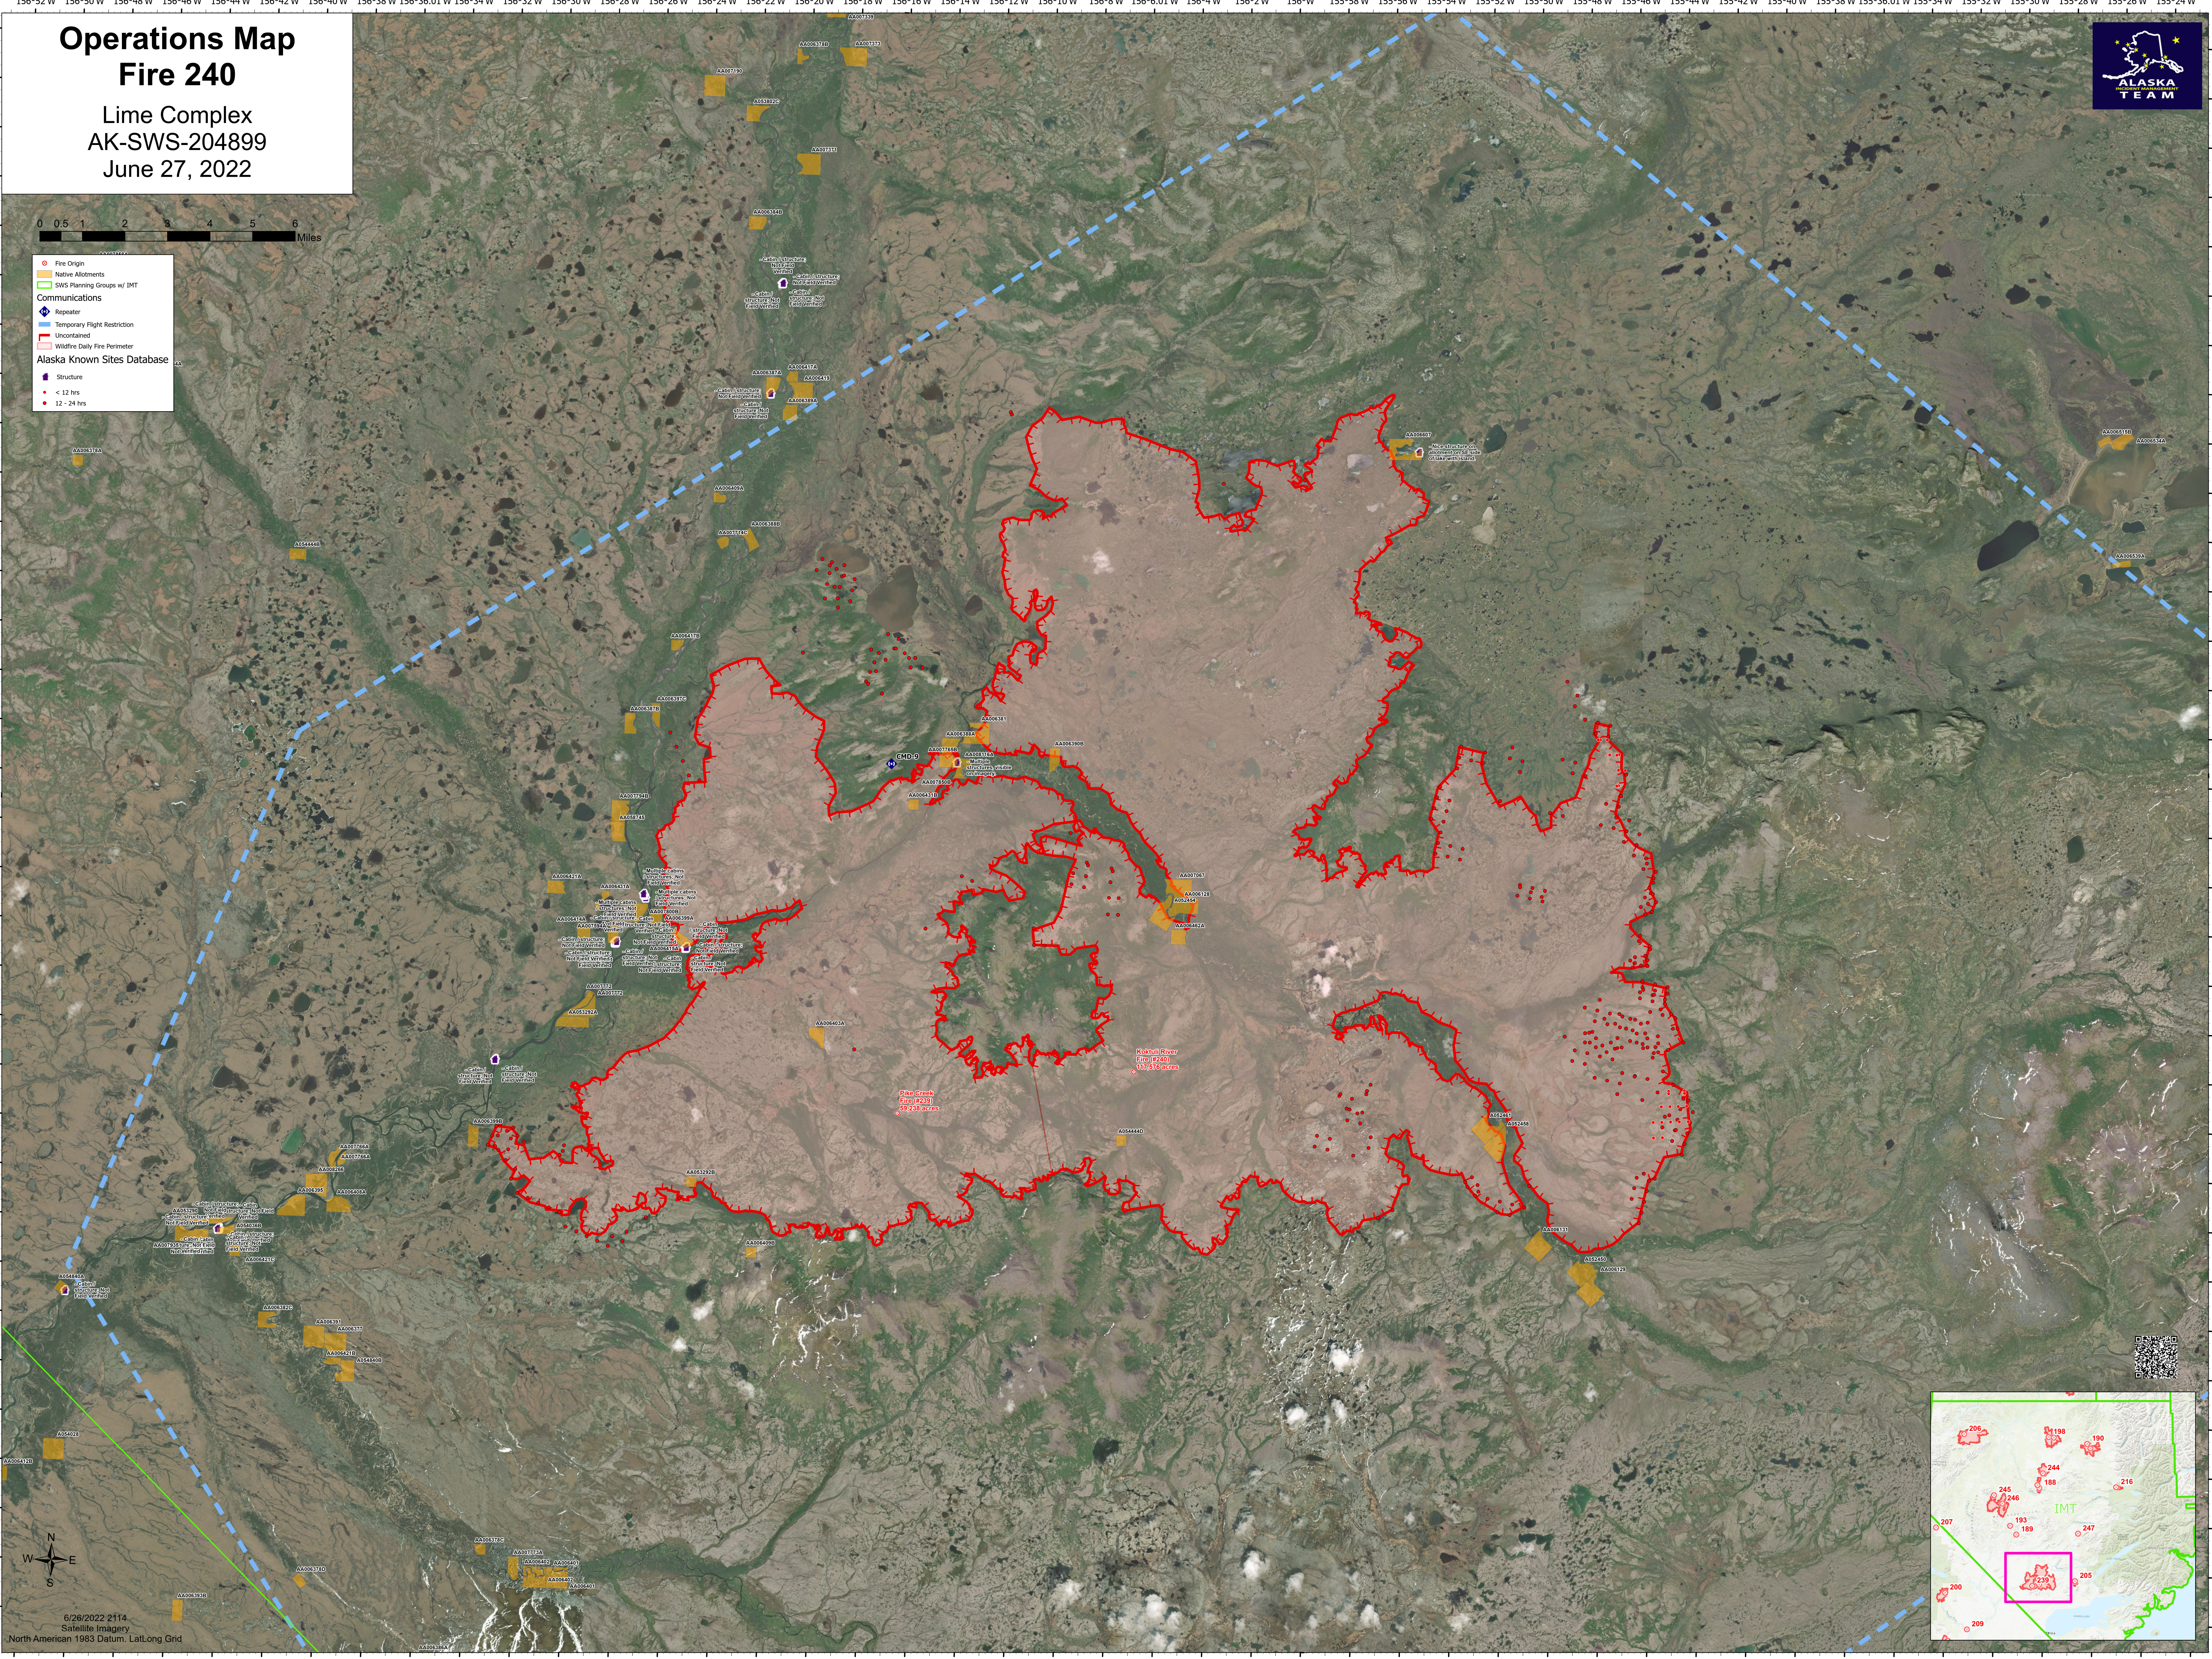

Operations Map Fire 240

Lime Complex
AK-SWS-204899
June 27, 2022

- Fire Origin
- Native Allotments
- SWS Planning Groups w/ IMT
- Communications
- Repeater
- Temporary Flight Restriction
- Uncontained
- Wildfire Daily Fire Perimeter
- Alaska Known Sites Database
- Structure
- < 12 hrs
- 12 - 24 hrs

6/26/2022 2114
Satellite Imagery
North American 1983 Datum, Lat/Long Grid