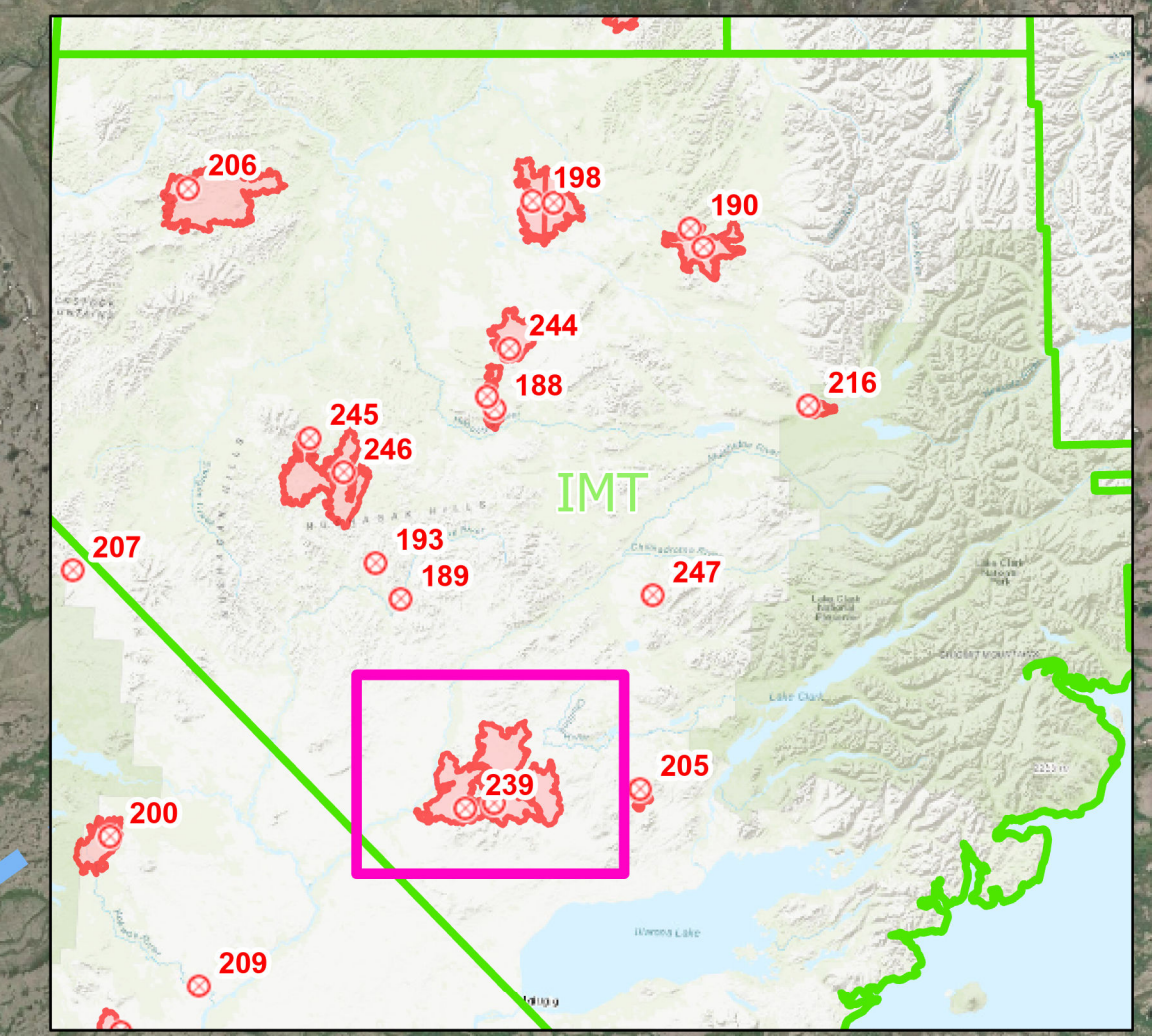

Operations Map Fire 240

Lime Complex
AK-SWS-204899
June 27, 2022

- Fire Origin
- Native Allotments
- SWS Planning Groups w/ IMT
- Communications
- Repeater
- Temporary Flight Restriction
- Uncontained
- Wildfire Daily Fire Perimeter
- Alaska Known Sites Database
- Structure
- < 12 hrs
- 12 - 24 hrs

6/26/2022 2114
Satellite Imagery
North American 1983 Datum, Lat/Long Grid