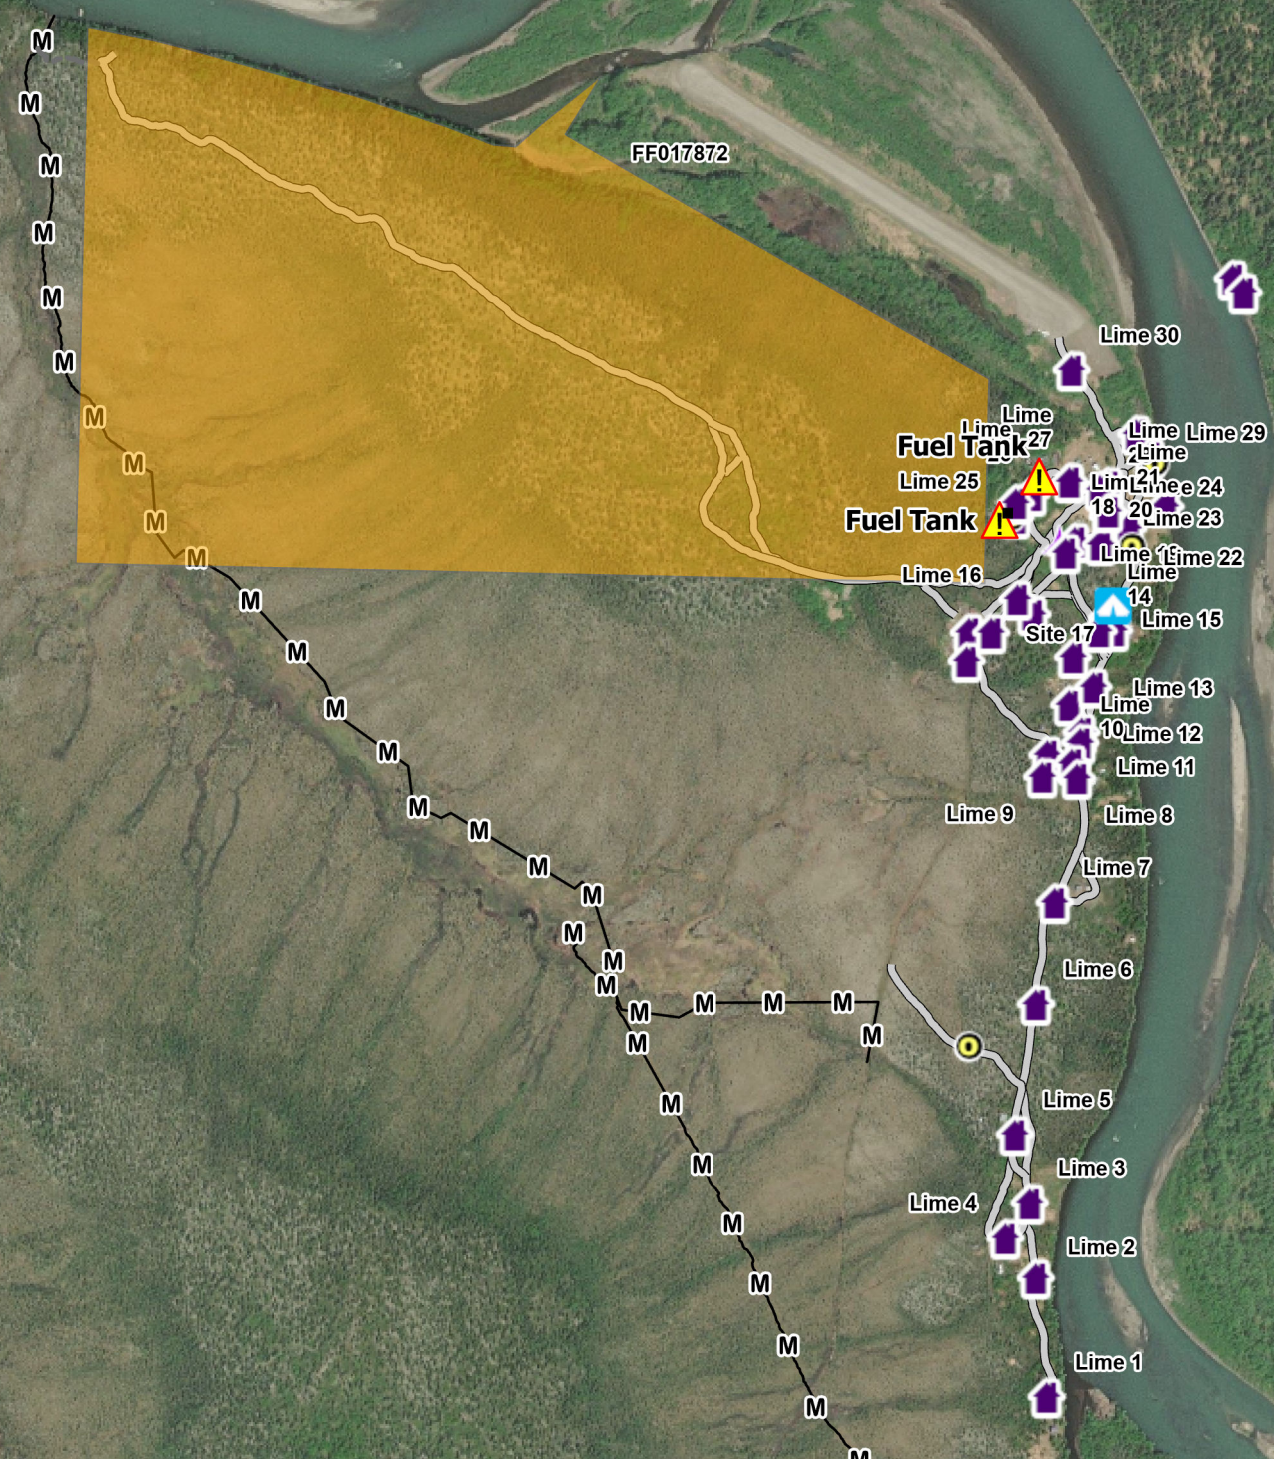

Operations Map

Lime Village

Lime Complex
AK-SWS-204899
June 27, 2022

- Communities
- Safety**
- ⚠ Hazard
- M— Completed Mixed Construction Line
- Access or Improved Road
- - - Other
- Native Allotments
- SWS Planning Groups w/ IMT
- Alaska Known Sites Database**
- 🏠 Structure
- 🏕 Camp
- 📡 Communications
- 🕒 Other

B. Sorbel
6/26/2022 2:19
North American 1983 Datum
LatLong Grid