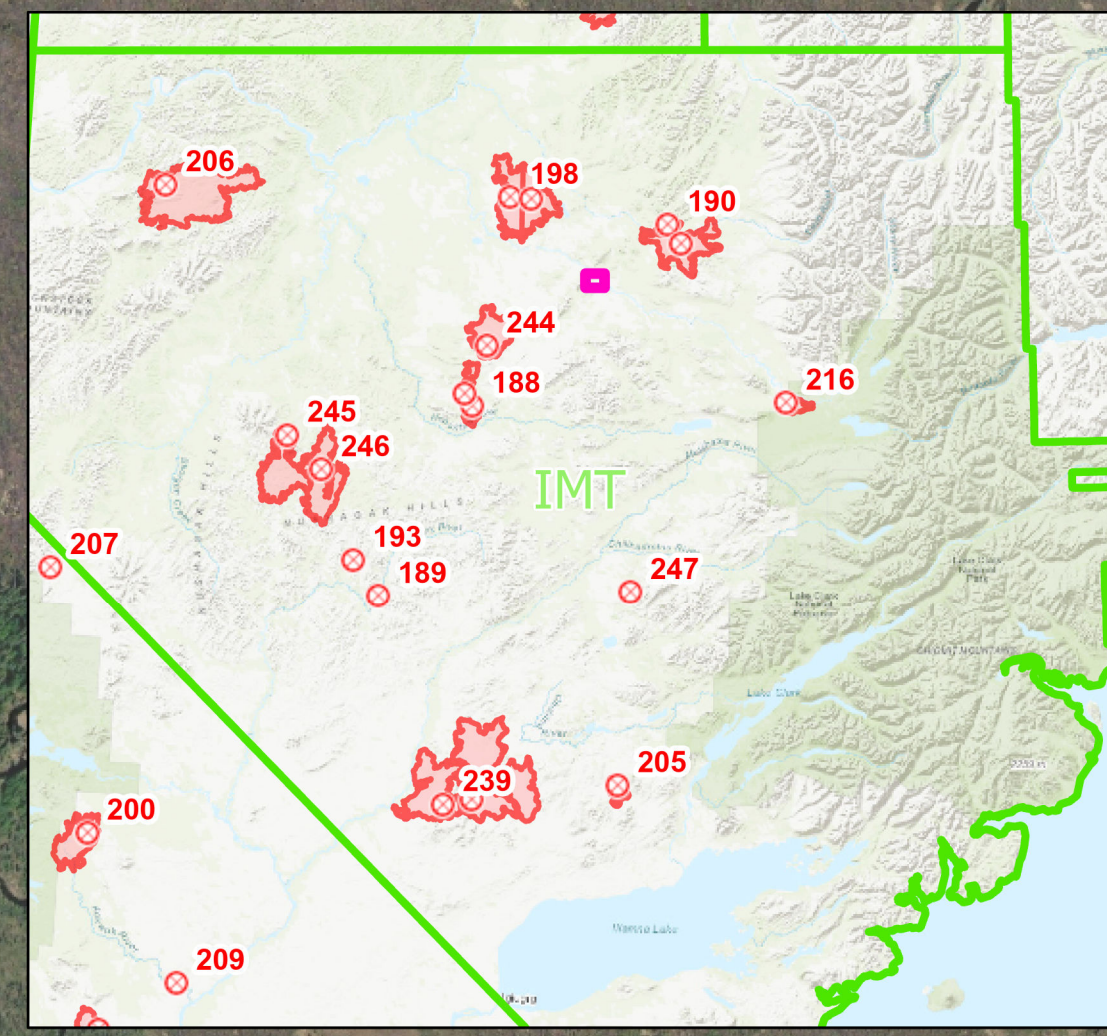

# Operations Map Lime Village

Lime Complex  
AK-SWS-204899  
June 27, 2022

- Communities
- Safety
  - Hazard
  - Native Allotments
  - SWS Planning Groups w/ DHT
  - Completed Road Construction Line
  - Access or Improved Road
  - Other
- Alaska Known Sites Database
  - Structure
  - Camp
  - Communications
  - Other

61°22'N

61°20'N

155°30'W

155°28'W

155°26'W

155°30'W

155°28'W

155°26'W

61°22'N

61°20'N