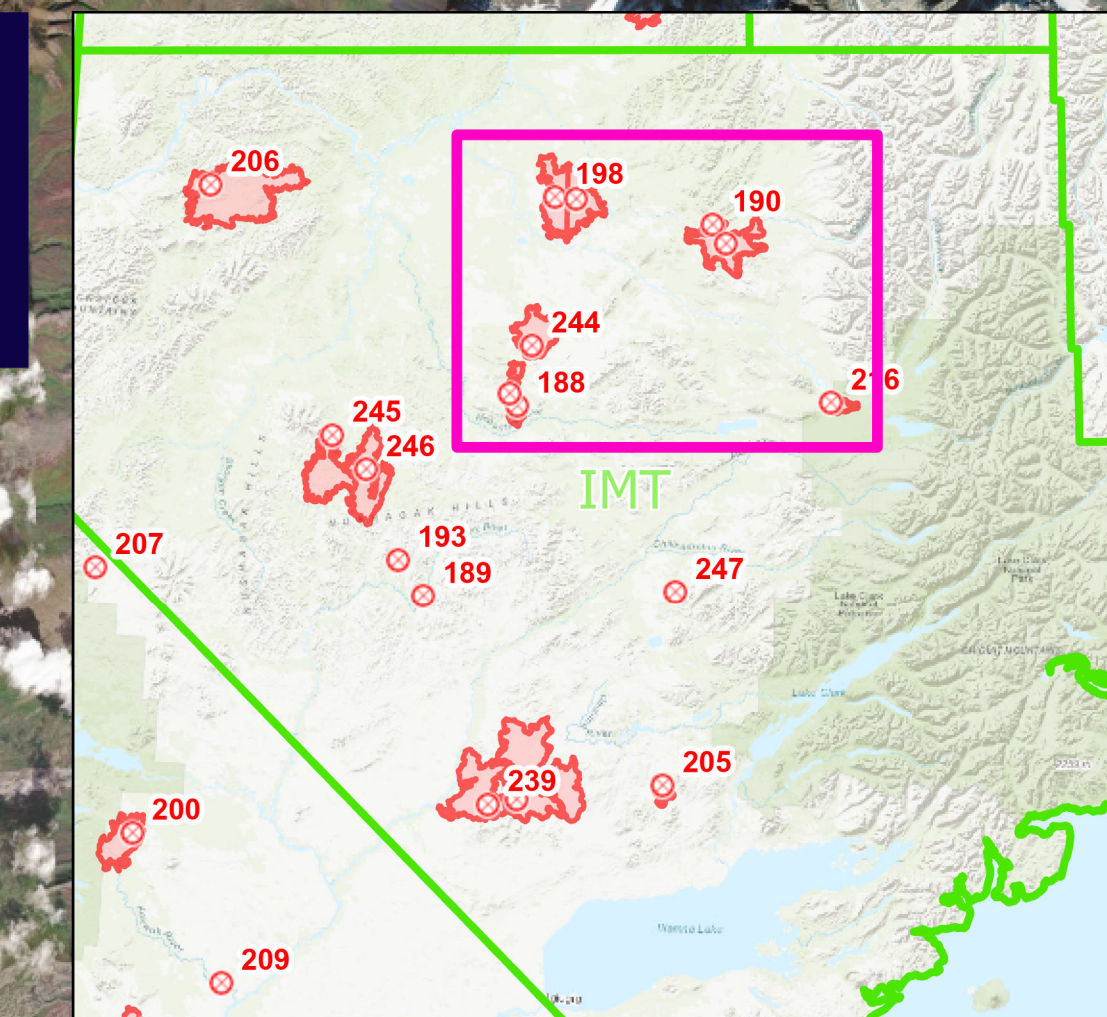

# Operations Map North Group

Lime Complex  
AK-SWS-204899  
June 27, 2022

- Communities
- Fire Origin
- Repeater
- Safety
  - Hazard
  - Native Allotments
  - SWS Planning Groups w/ BMT
  - Completed Mixed Construction Line
  - Access or Improved Road
  - Other
  - Uncertained
  - Wildfire Daily Fire Perimeter
- Structure
- Camp
- Communications
  - RAWG
  - Other
  - < 12 hrs
  - 12 - 24 hrs

0 1 2 3 4 5 Miles