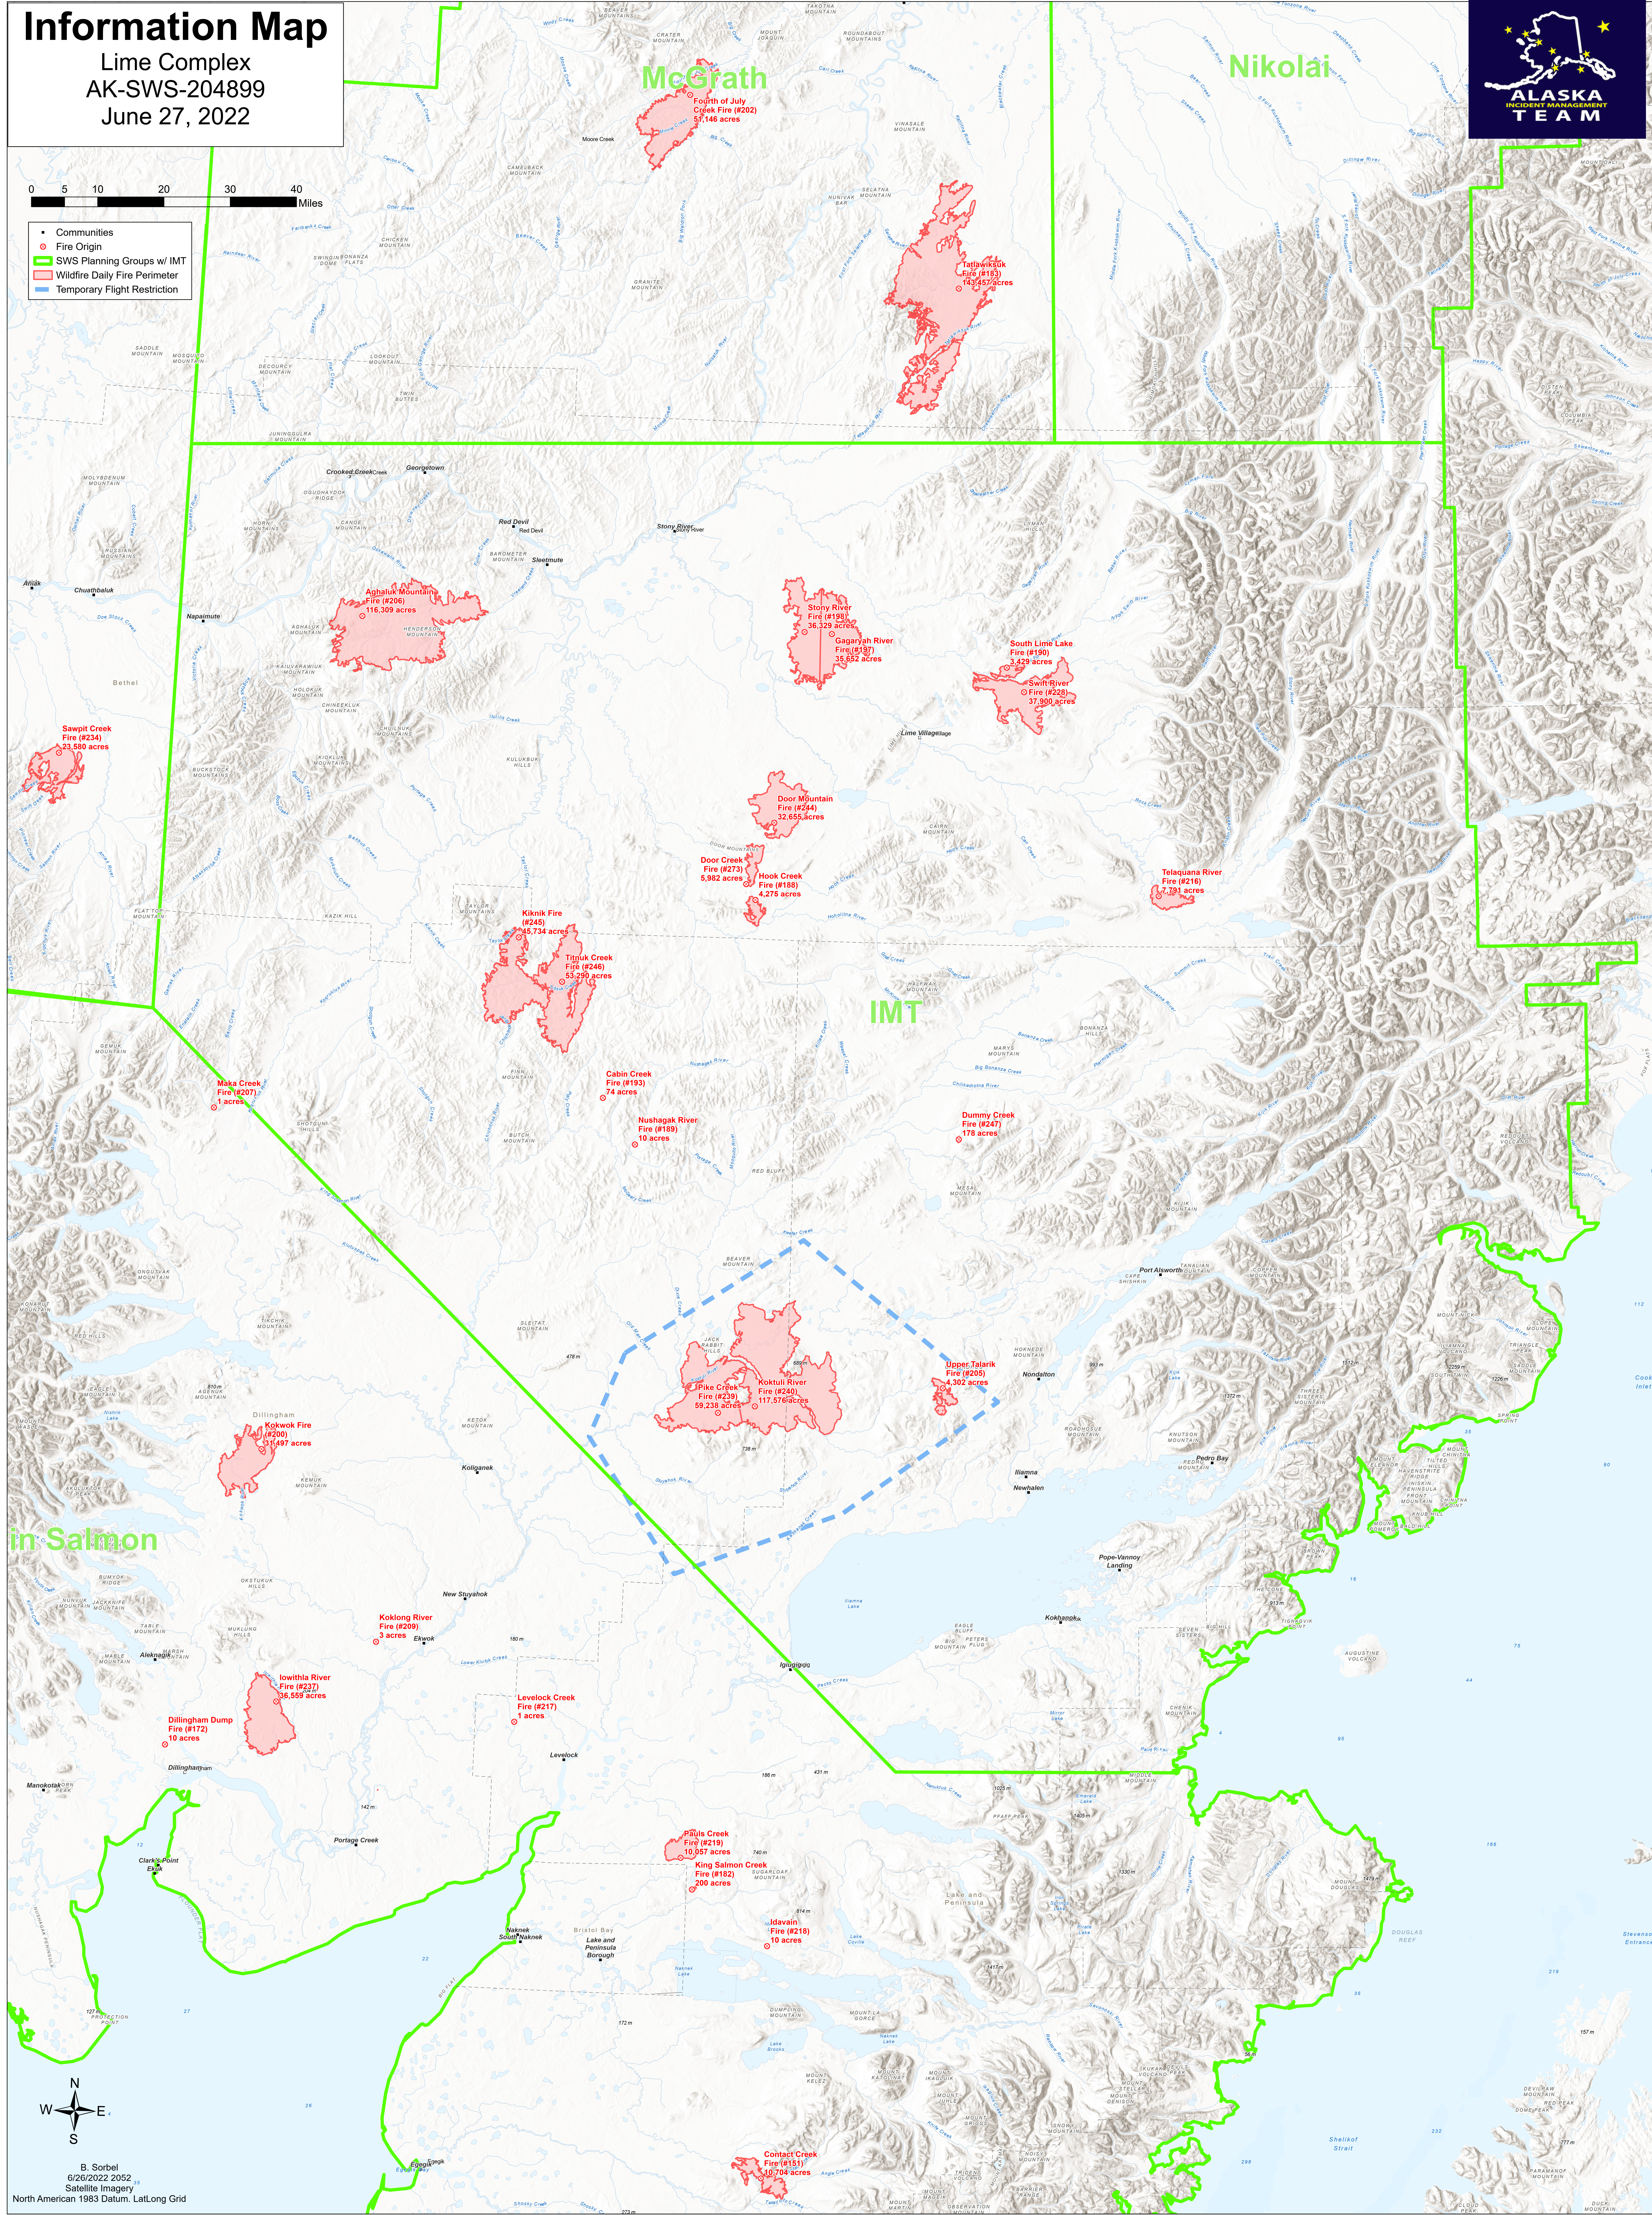

Information Map

Lime Complex
AK-SWS-204899
June 27, 2022

0 5 10 20 30 40 Miles

- Communities
- Fire Origin
- ▭ SWS Planning Groups w/ IMT
- ▭ Wildfire Daily Fire Perimeter
- ▭ Temporary Flight Restriction

McGrath

Nikolai

IMT

In Salmon

Fourth of July Creek Fire (#202)
51,146 acres

Tatliwikuk Fire (#193)
143,457 acres

Aghaluk Mountain Fire (#208)
116,309 acres

Stony River Fire (#191)
36,329 acres

Gagayah River Fire (#197)
35,852 acres

South Lime Lake Fire (#190)
3,429 acres

Swift River Fire (#220)
37,900 acres

Sawpit Creek Fire (#234)
23,580 acres

Door Mountain Fire (#234)
4,275 acres

Door Creek Fire (#273)
5,982 acres

Nushagak River Fire (#189)
10 acres

Dummy Creek Fire (#247)
178 acres

Pike Creek Fire (#239)
59,238 acres

Koktull River Fire (#240)
117,576 acres

Upper Talarik Fire (#205)
4,102 acres

Dillingham Kokwok Fire (#200)
31,497 acres