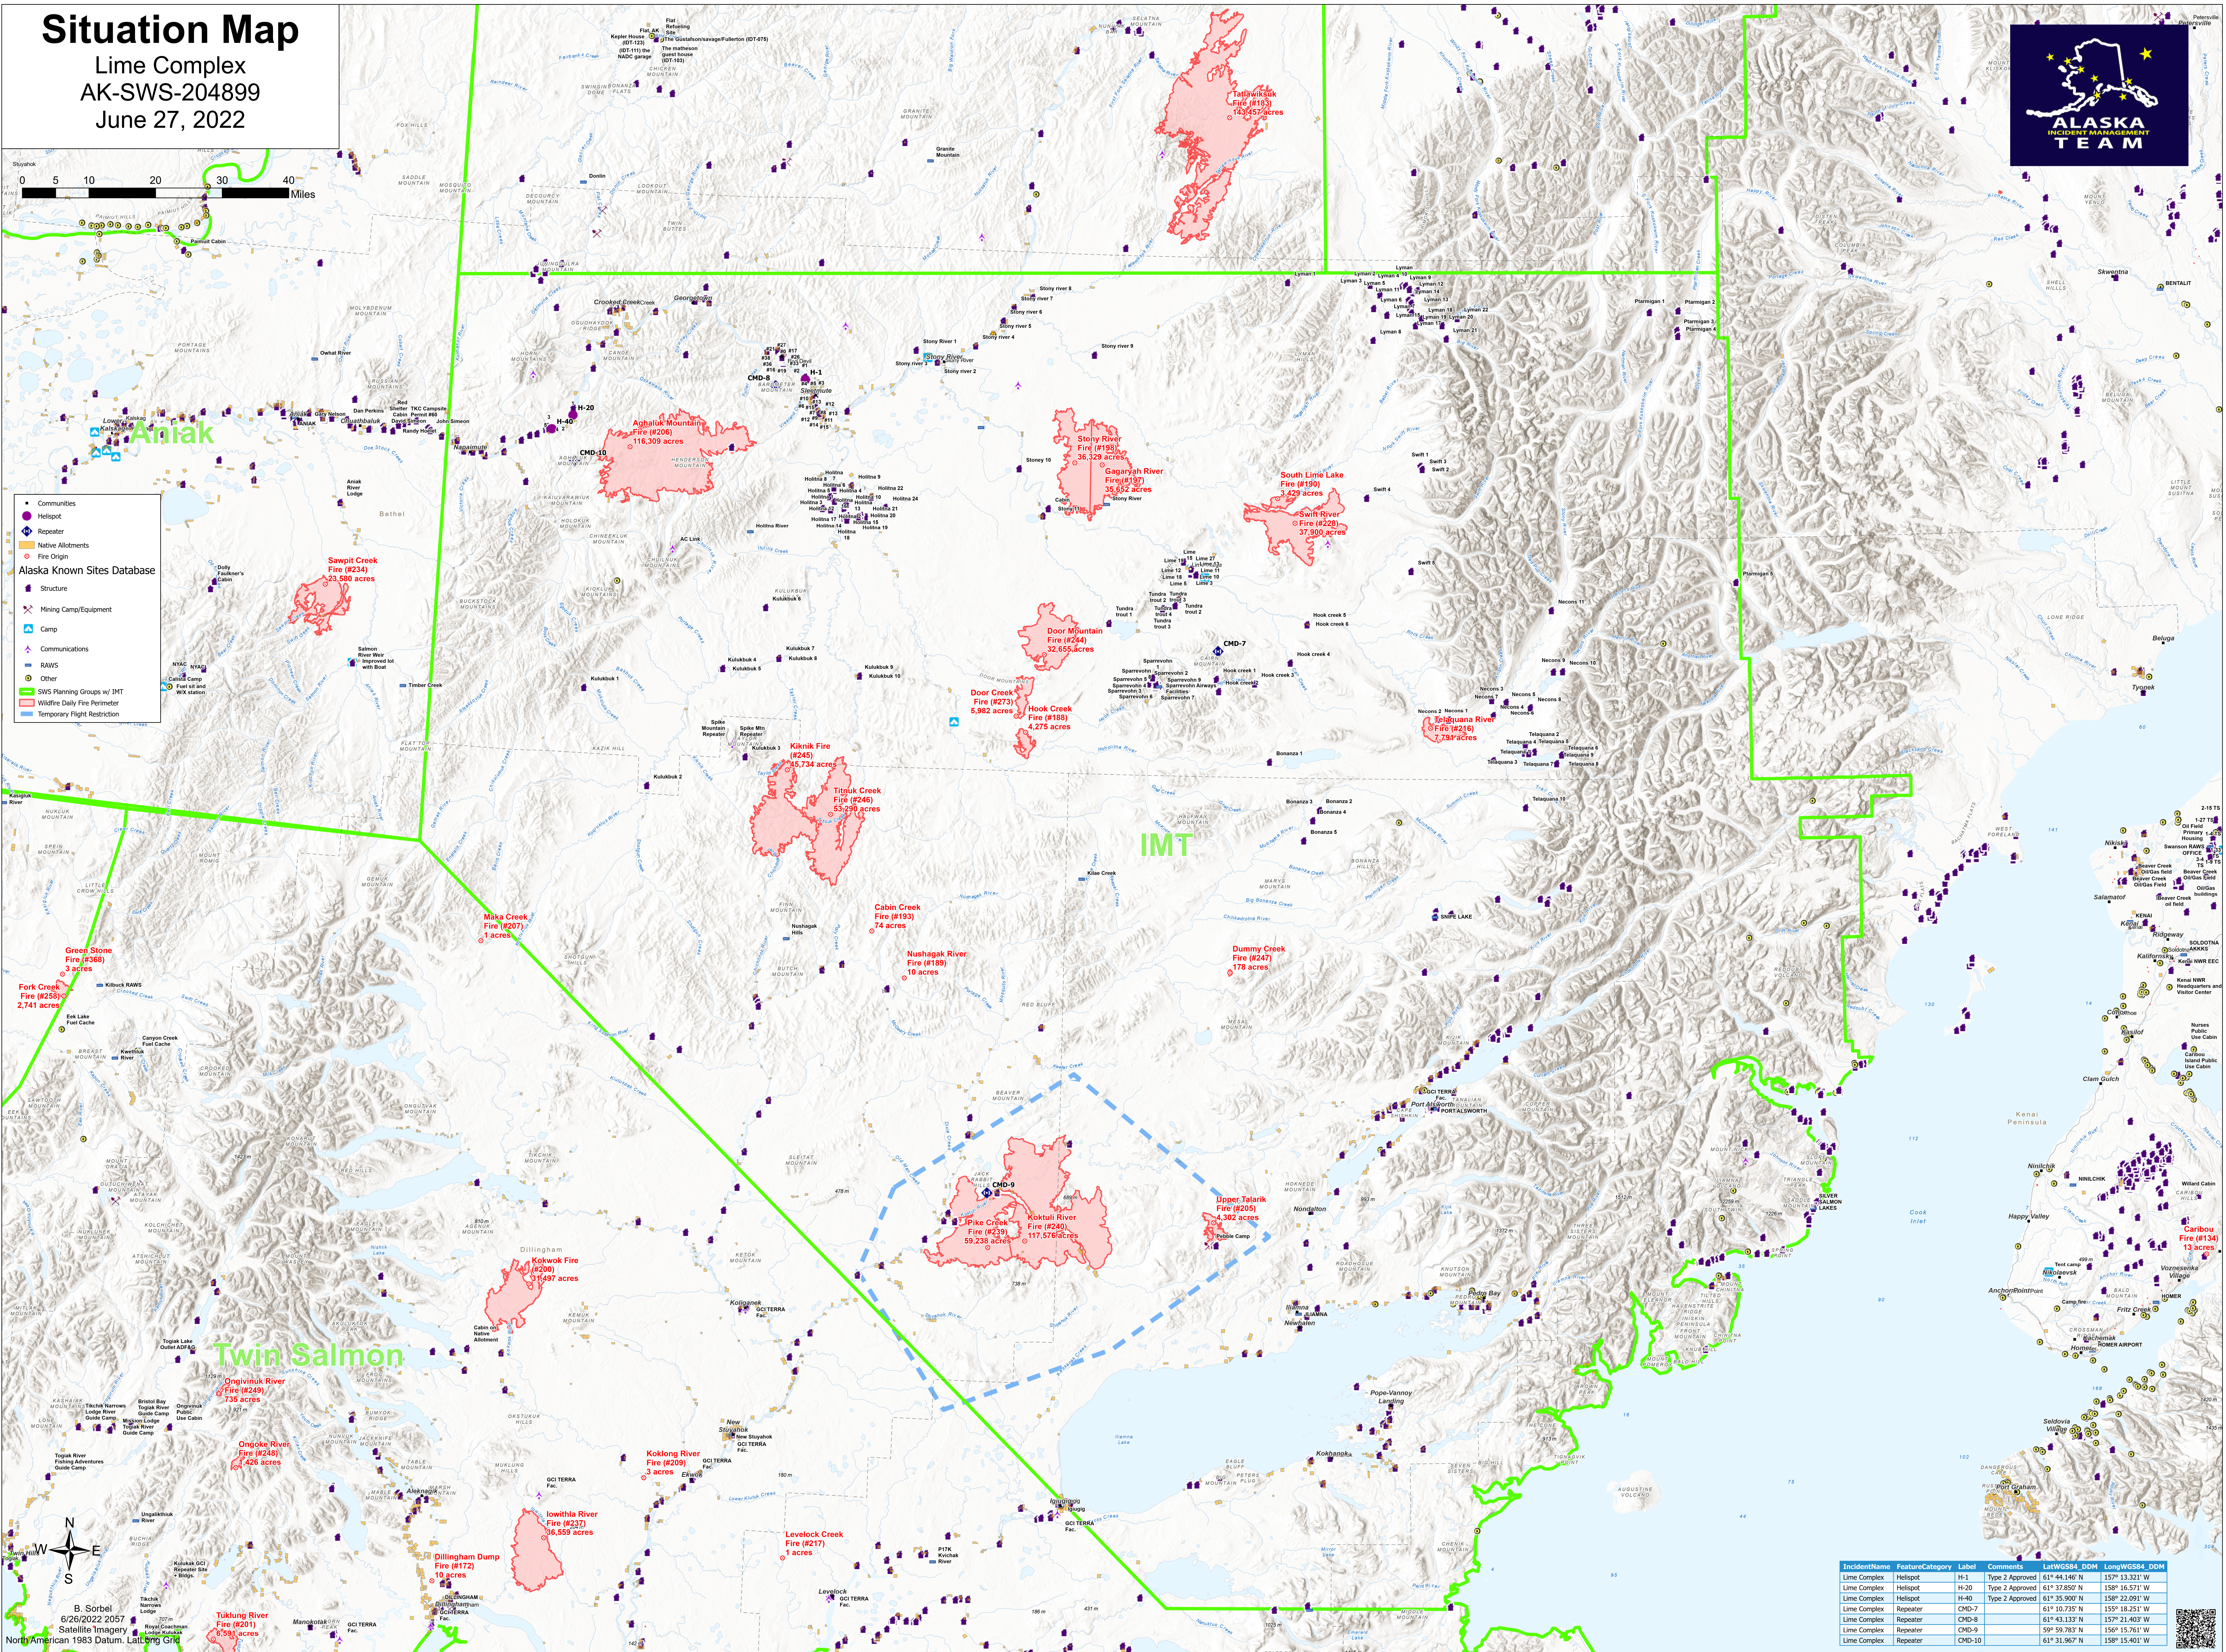

Situation Map

Lime Complex
AK-SWS-204899
June 27, 2022

- Communities
- Helispot
- Repeater
- Native Allotments
- Fire Origin
- Alaska Known Sites Database
- Structure
- Mining Camp/Equipment
- Camp
- Communications
- RAWS
- Other
- SWS Planning Groups w/ IMT
- Wildfire Daily Fire Perimeter
- Temporary Flight Restriction