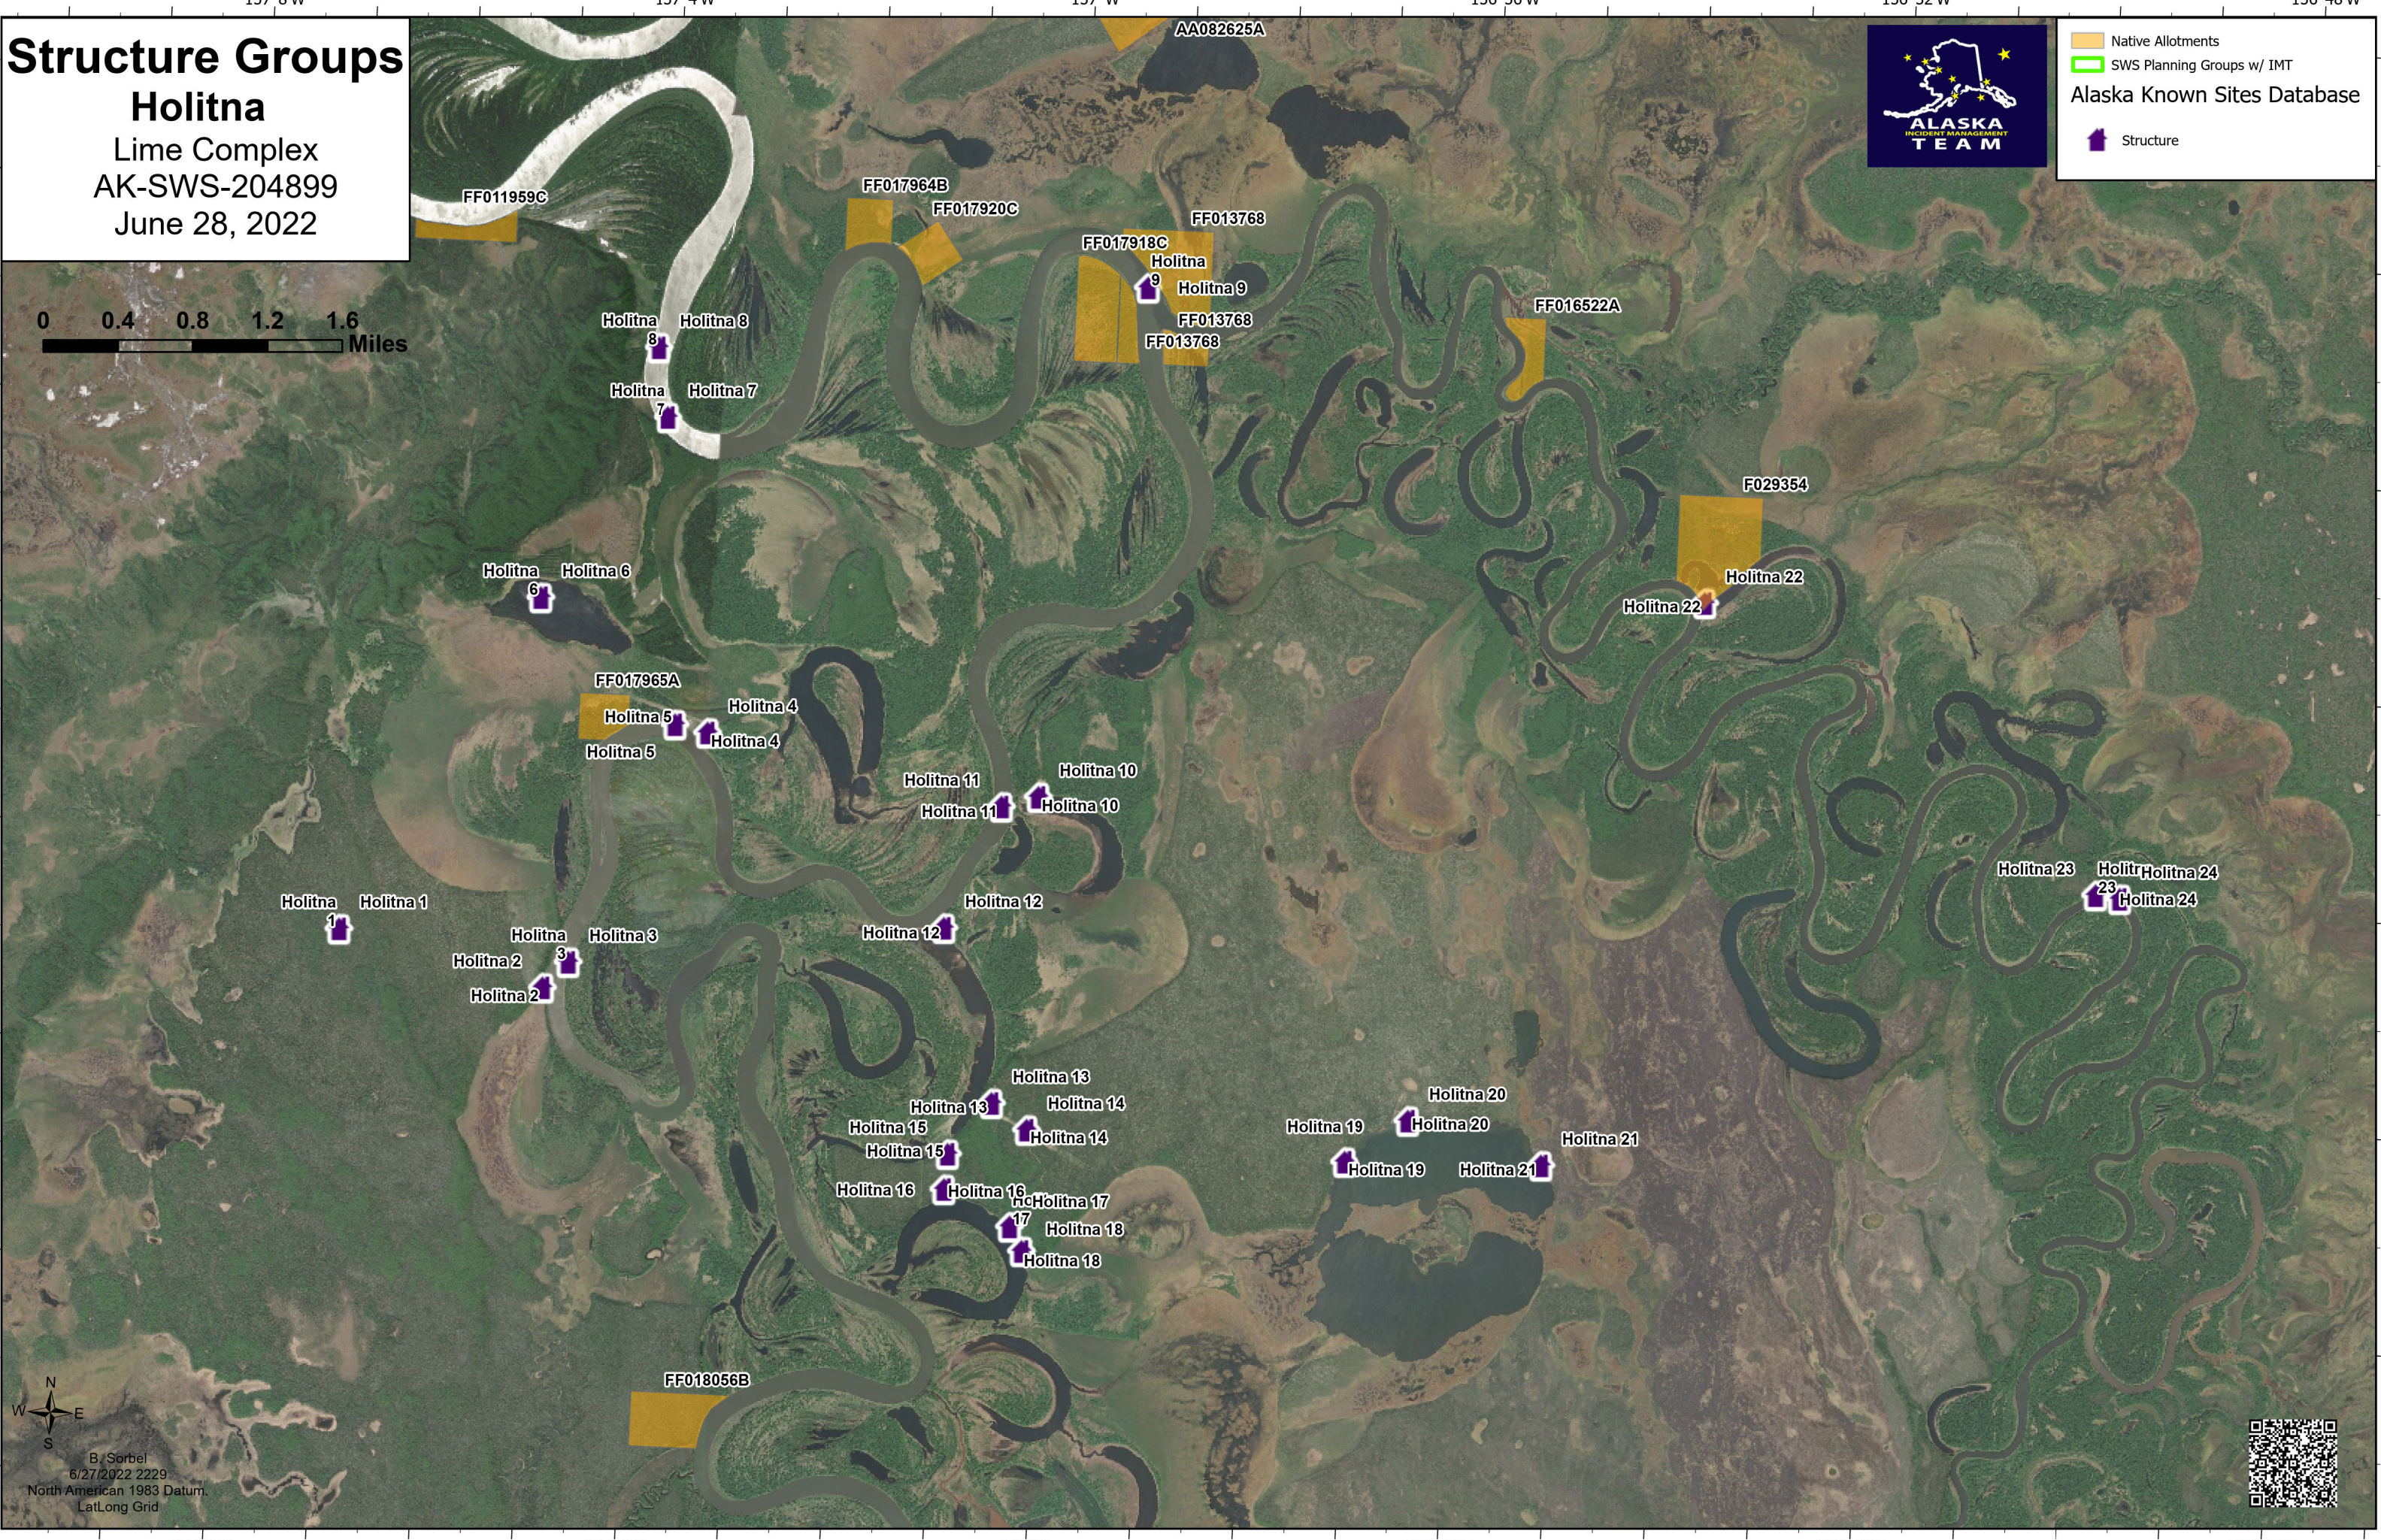

Structure Groups Holitna

Lime Complex
AK-SWS-204899
June 28, 2022

Native Allotments
SWS Planning Groups w/ IMT
Alaska Known Sites Database
Structure

North Arrow
B. Sorbel
6/27/2022 2229
North American 1983 Datum
LatLong Grid