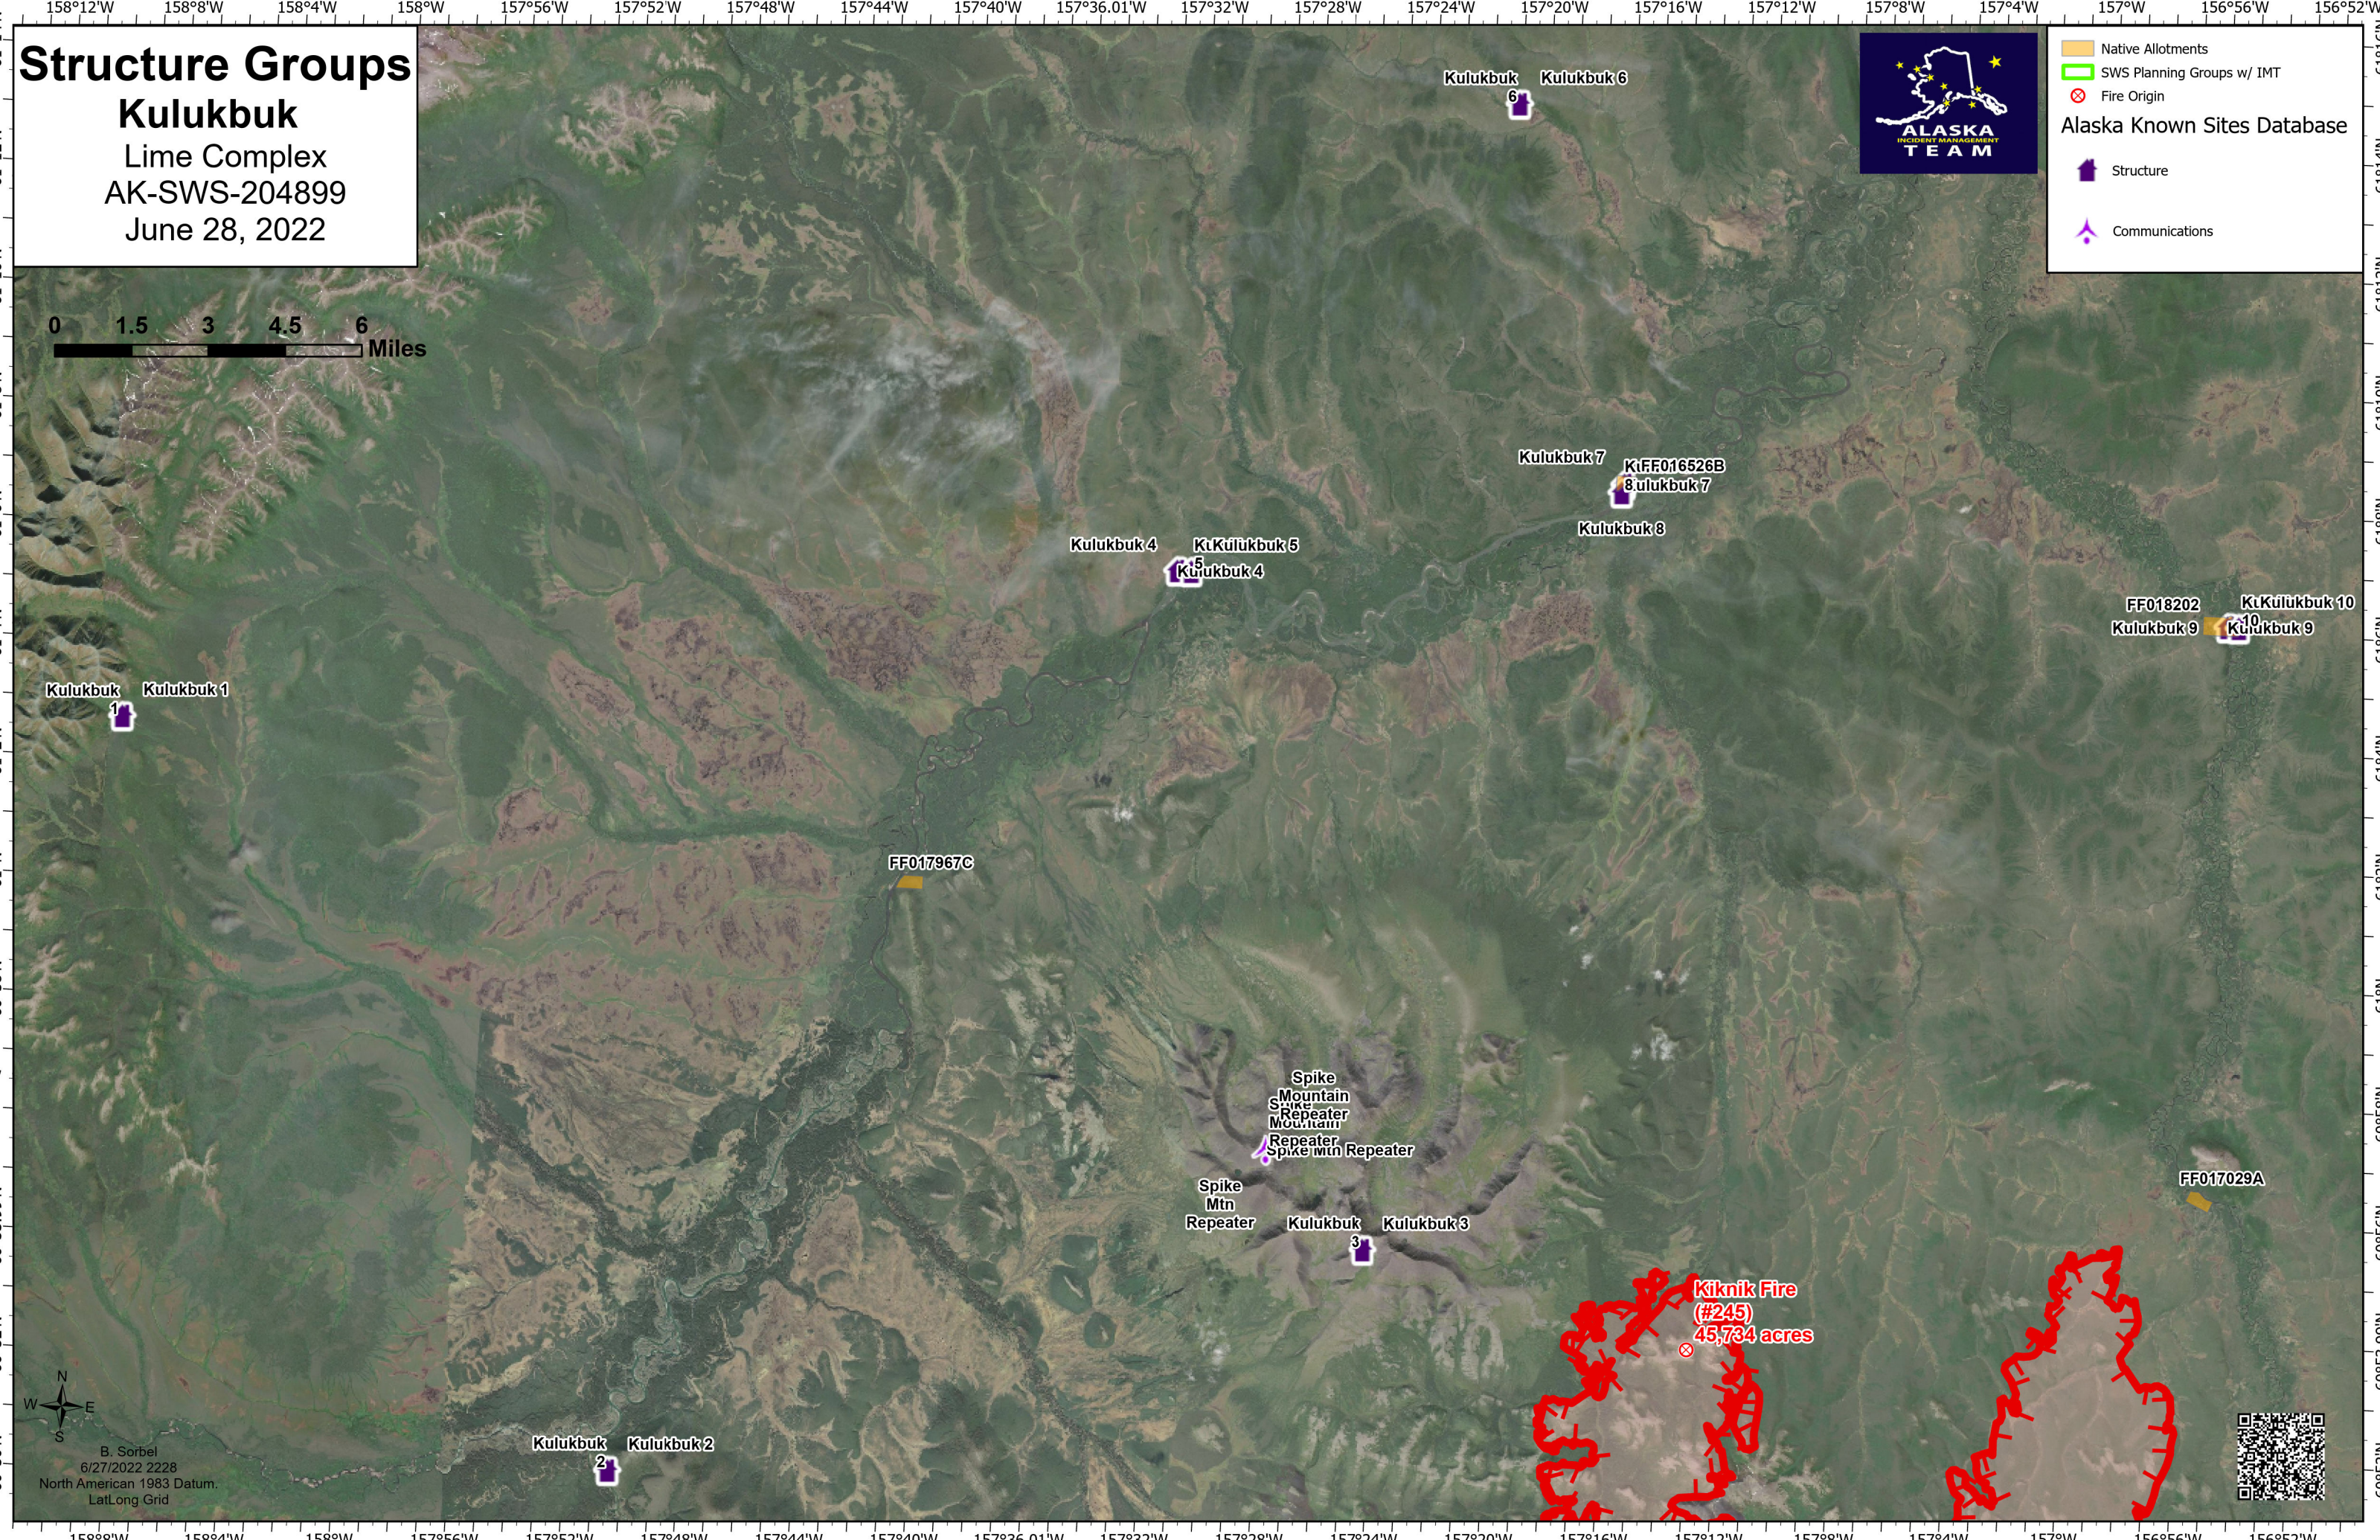

Structure Groups

Kulukbuk

Lime Complex
AK-SWS-204899
June 28, 2022

Native Allotments
SWS Planning Groups w/ IMT
Fire Origin
Structure
Communications

Alaska Known Sites Database

B. Sorbel
6/27/2022 2228
North American 1983 Datum
LatLong Grid