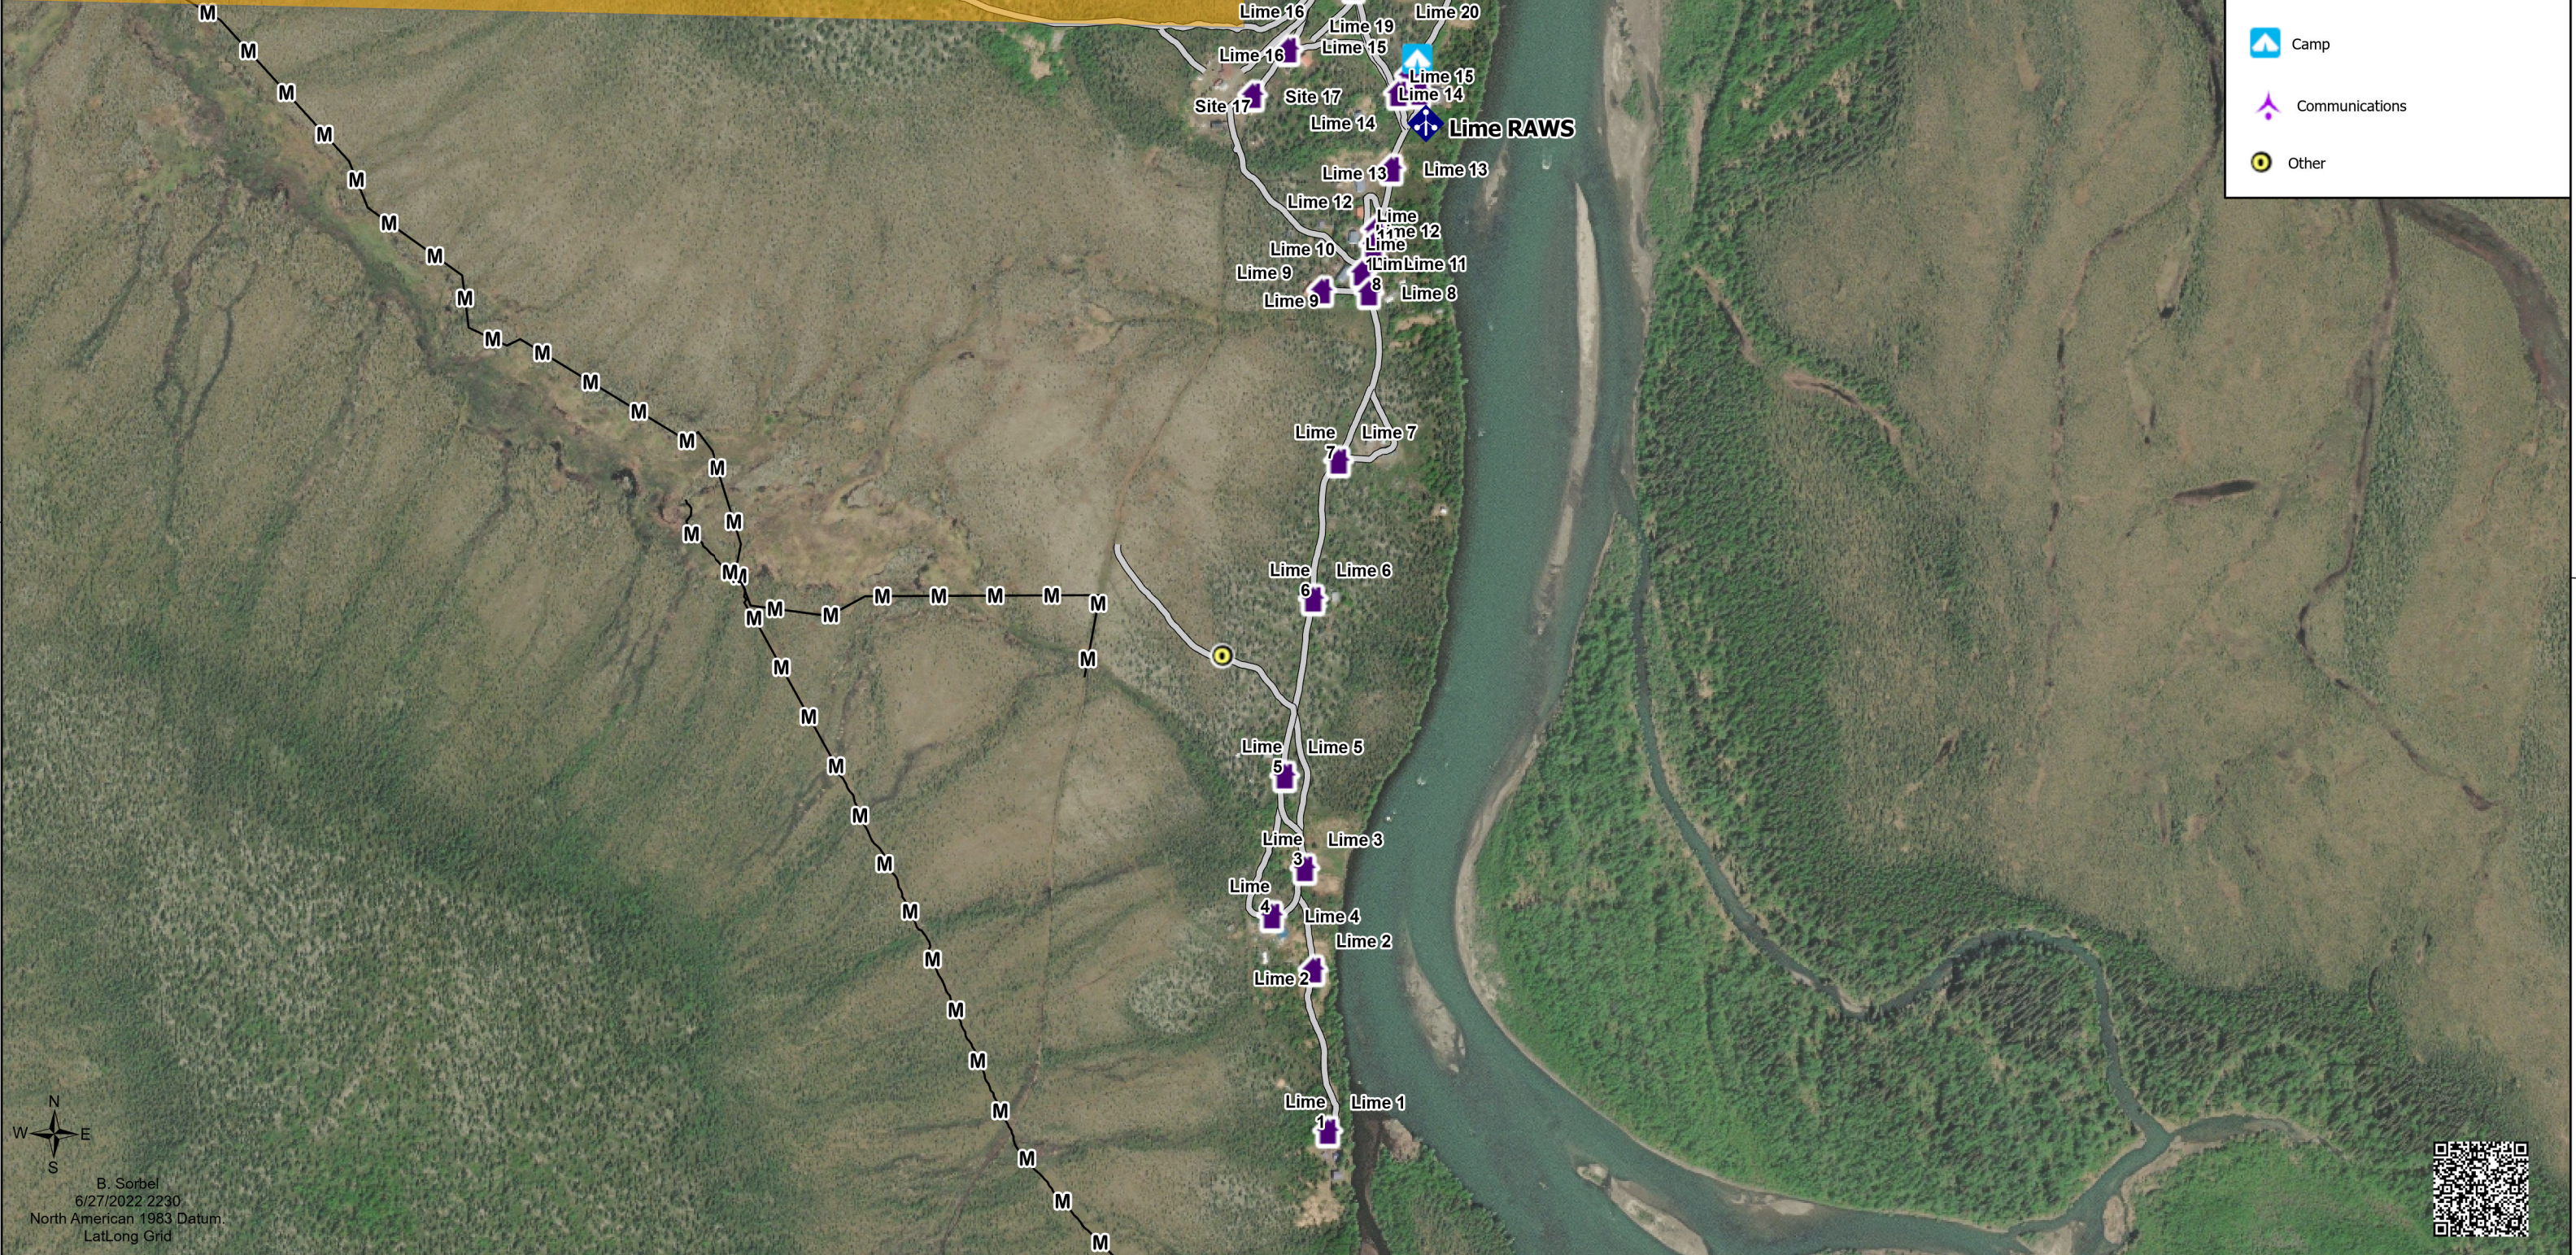

Structure Groups

Lime

Lime Complex
AK-SWS-204899
June 28, 2022

- Communities
- Communications
 - ◆ Mobile Weather Unit
- Safety
 - ⚠ Hazard
- Completed Mixed Construction Line
- Access or Improved Road
- Native Allotments
- SWS Planning Groups w/ IMT
- Alaska Known Sites Database
 - 🏠 Structure
 - 🏕 Camp
 - 📡 Communications
 - 📍 Other

North arrow
B. Sorbel
6/27/2022 2230
North American 1983 Datum
Lat/Long Grid