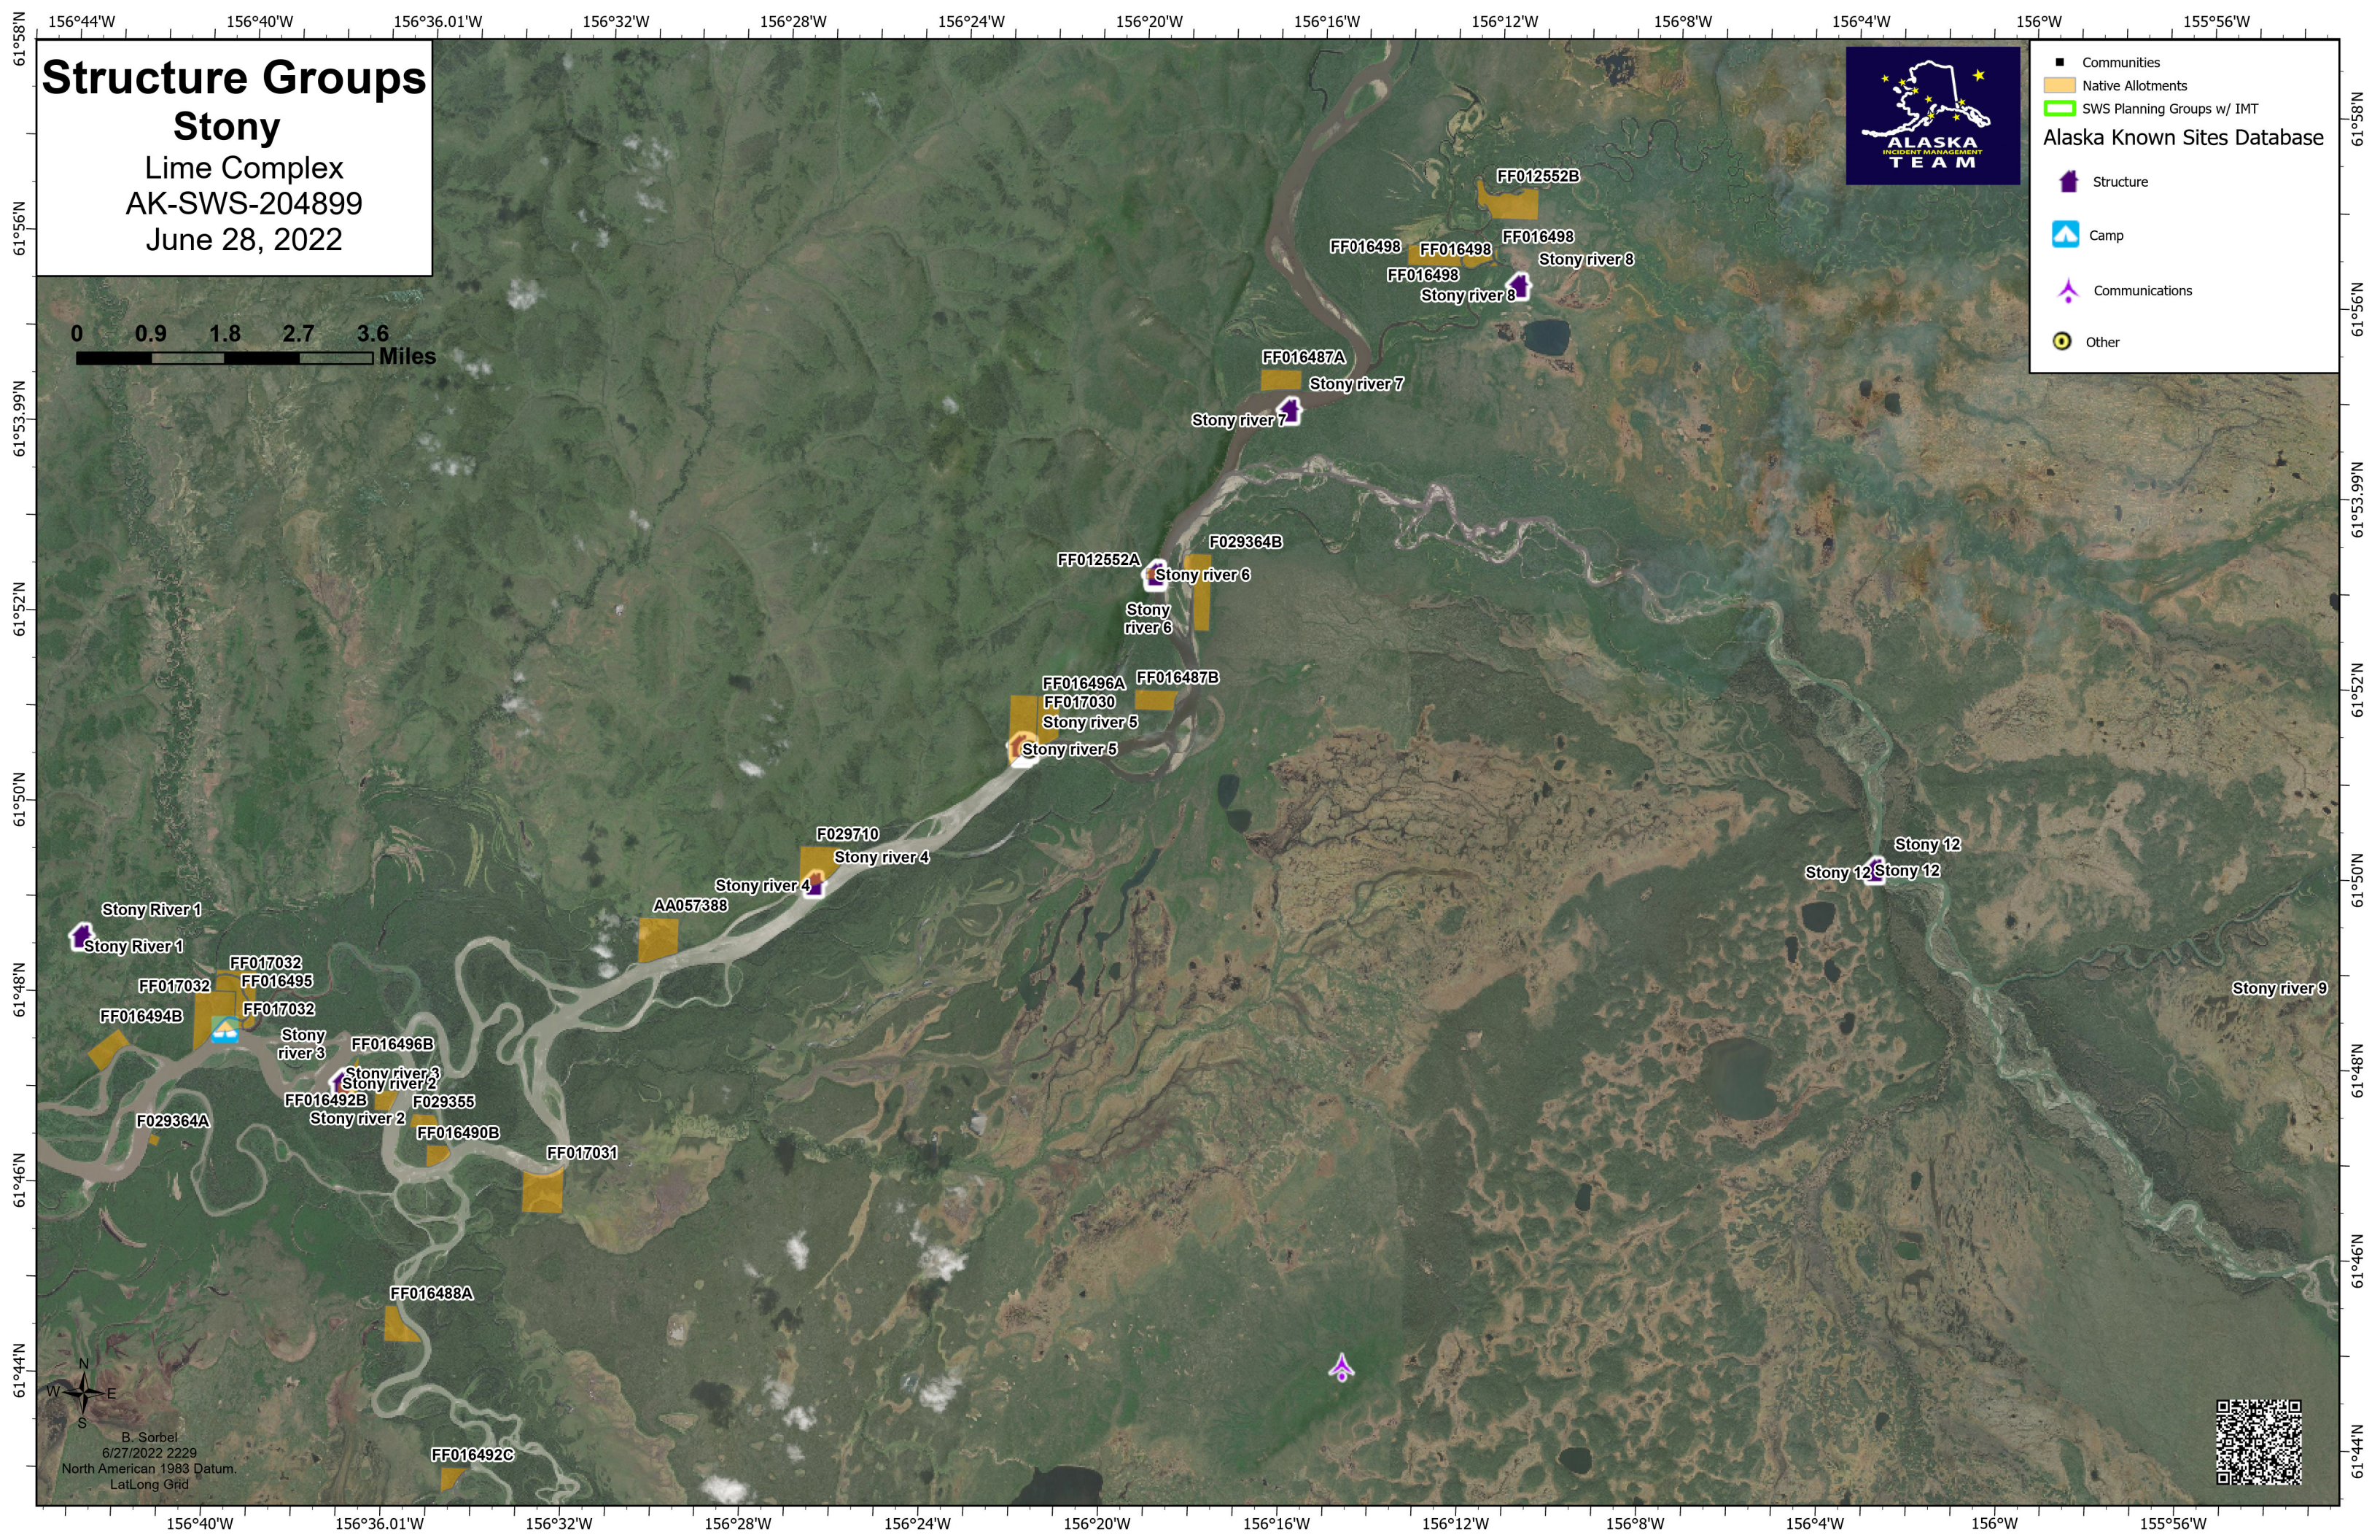

Structure Groups

Stony

Lime Complex
AK-SWS-204899
June 28, 2022

- Communities
- Native Allotments
- SWS Planning Groups w/ IMT
- Alaska Known Sites Database
- Structure
- Camp
- Communications
- Other

B. Sorbel
6/27/2022 2229
North American 1983 Datum.
LatLong Grid