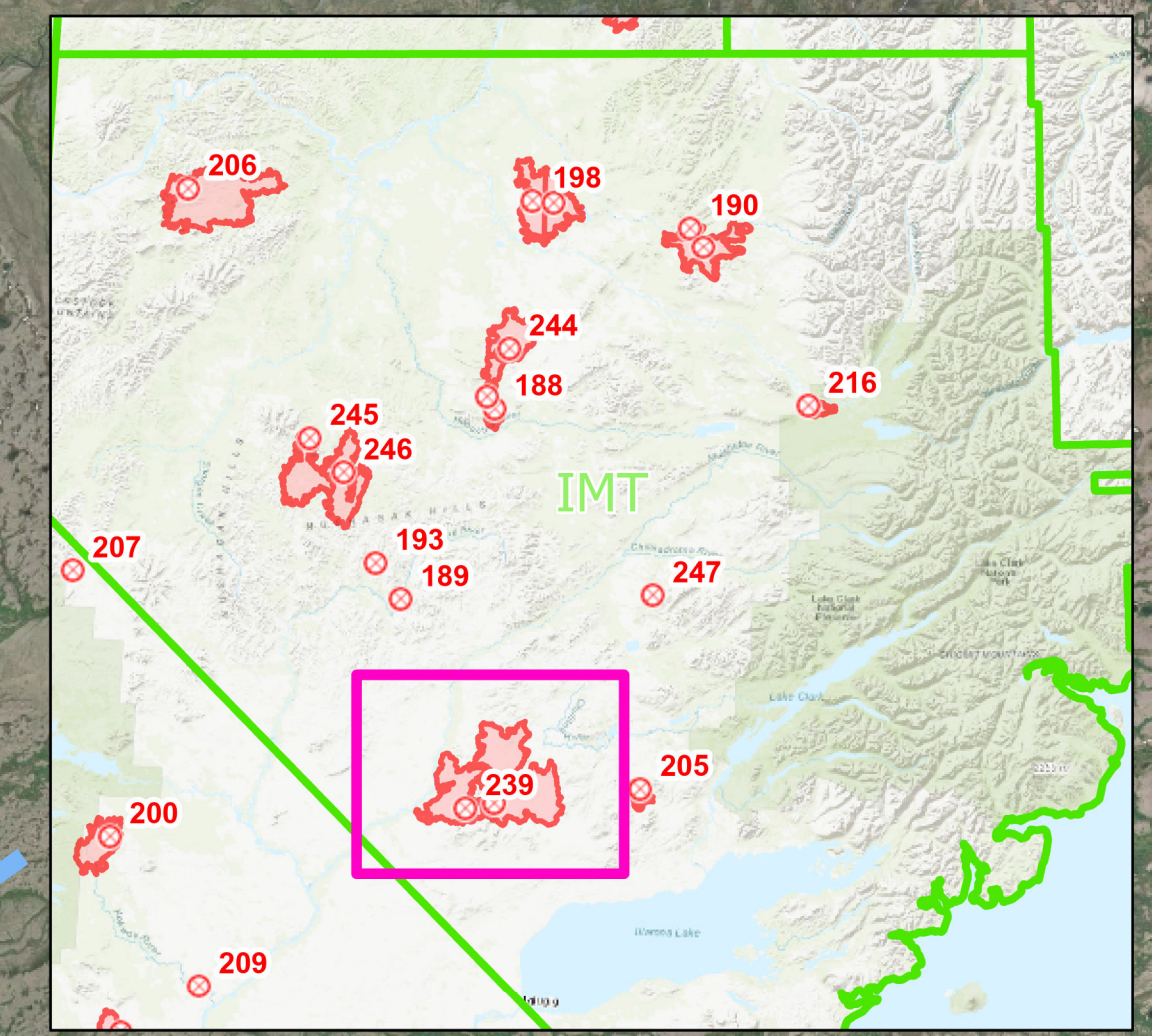

# Operations Map Fire 240

Lime Complex  
AK-SWS-204899  
June 28, 2022

- Fire Origin
- Native Allotments
- SWS Planning Groups w/ IMT
- Communications
- Repeater
- Temporary Flight Restriction
- Uncontained
- Wildfire Daily Fire Perimeter
- Alaska Known Sites Database
- Structure
- < 12 hrs

6/27/2022 2138  
Satellite Imagery  
North American 1983 Datum, Lat/Long Grid