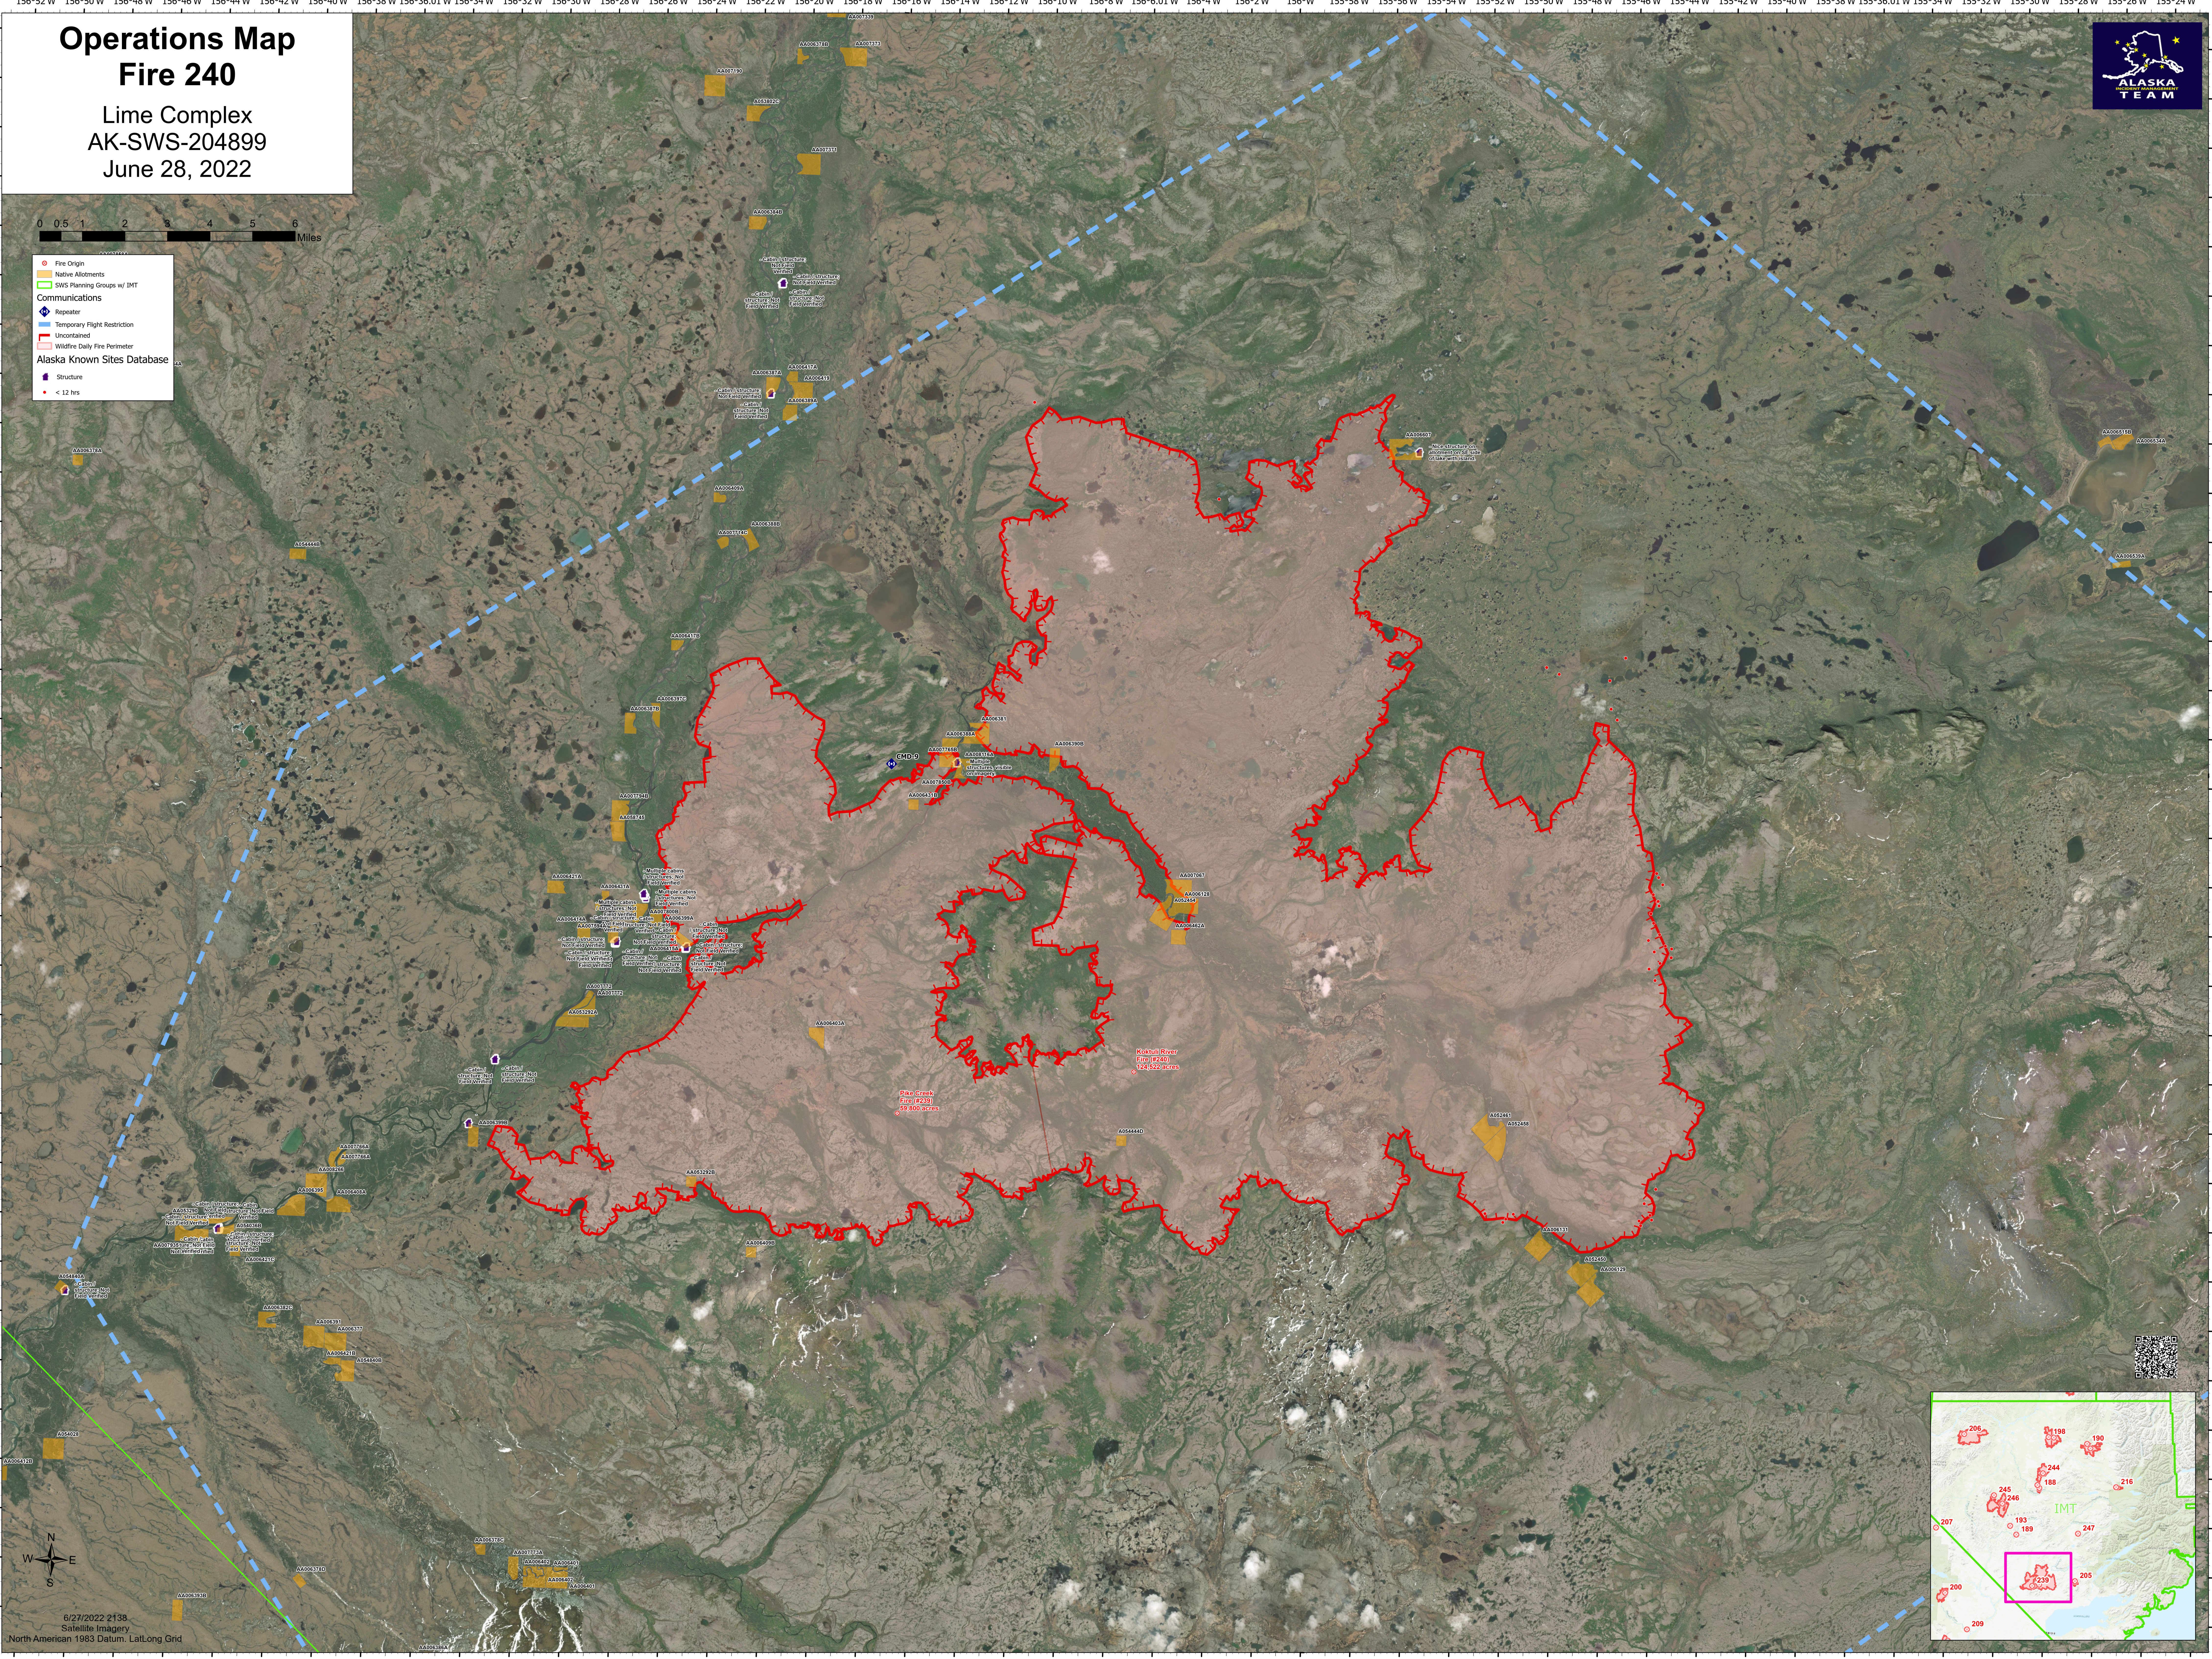

# Operations Map Fire 240

Lime Complex  
AK-SWS-204899  
June 28, 2022

- Fire Origin
- Native Allotments
- SWS Planning Groups w/ IMT
- Communications
- Repeater
- Temporary Flight Restriction
- Uncontained
- Wildfire Daily Fire Perimeter
- Alaska Known Sites Database
- Structure
- < 12 hrs

6/27/2022 2138  
Satellite Imagery  
North American 1983 Datum, Lat/Long Grid