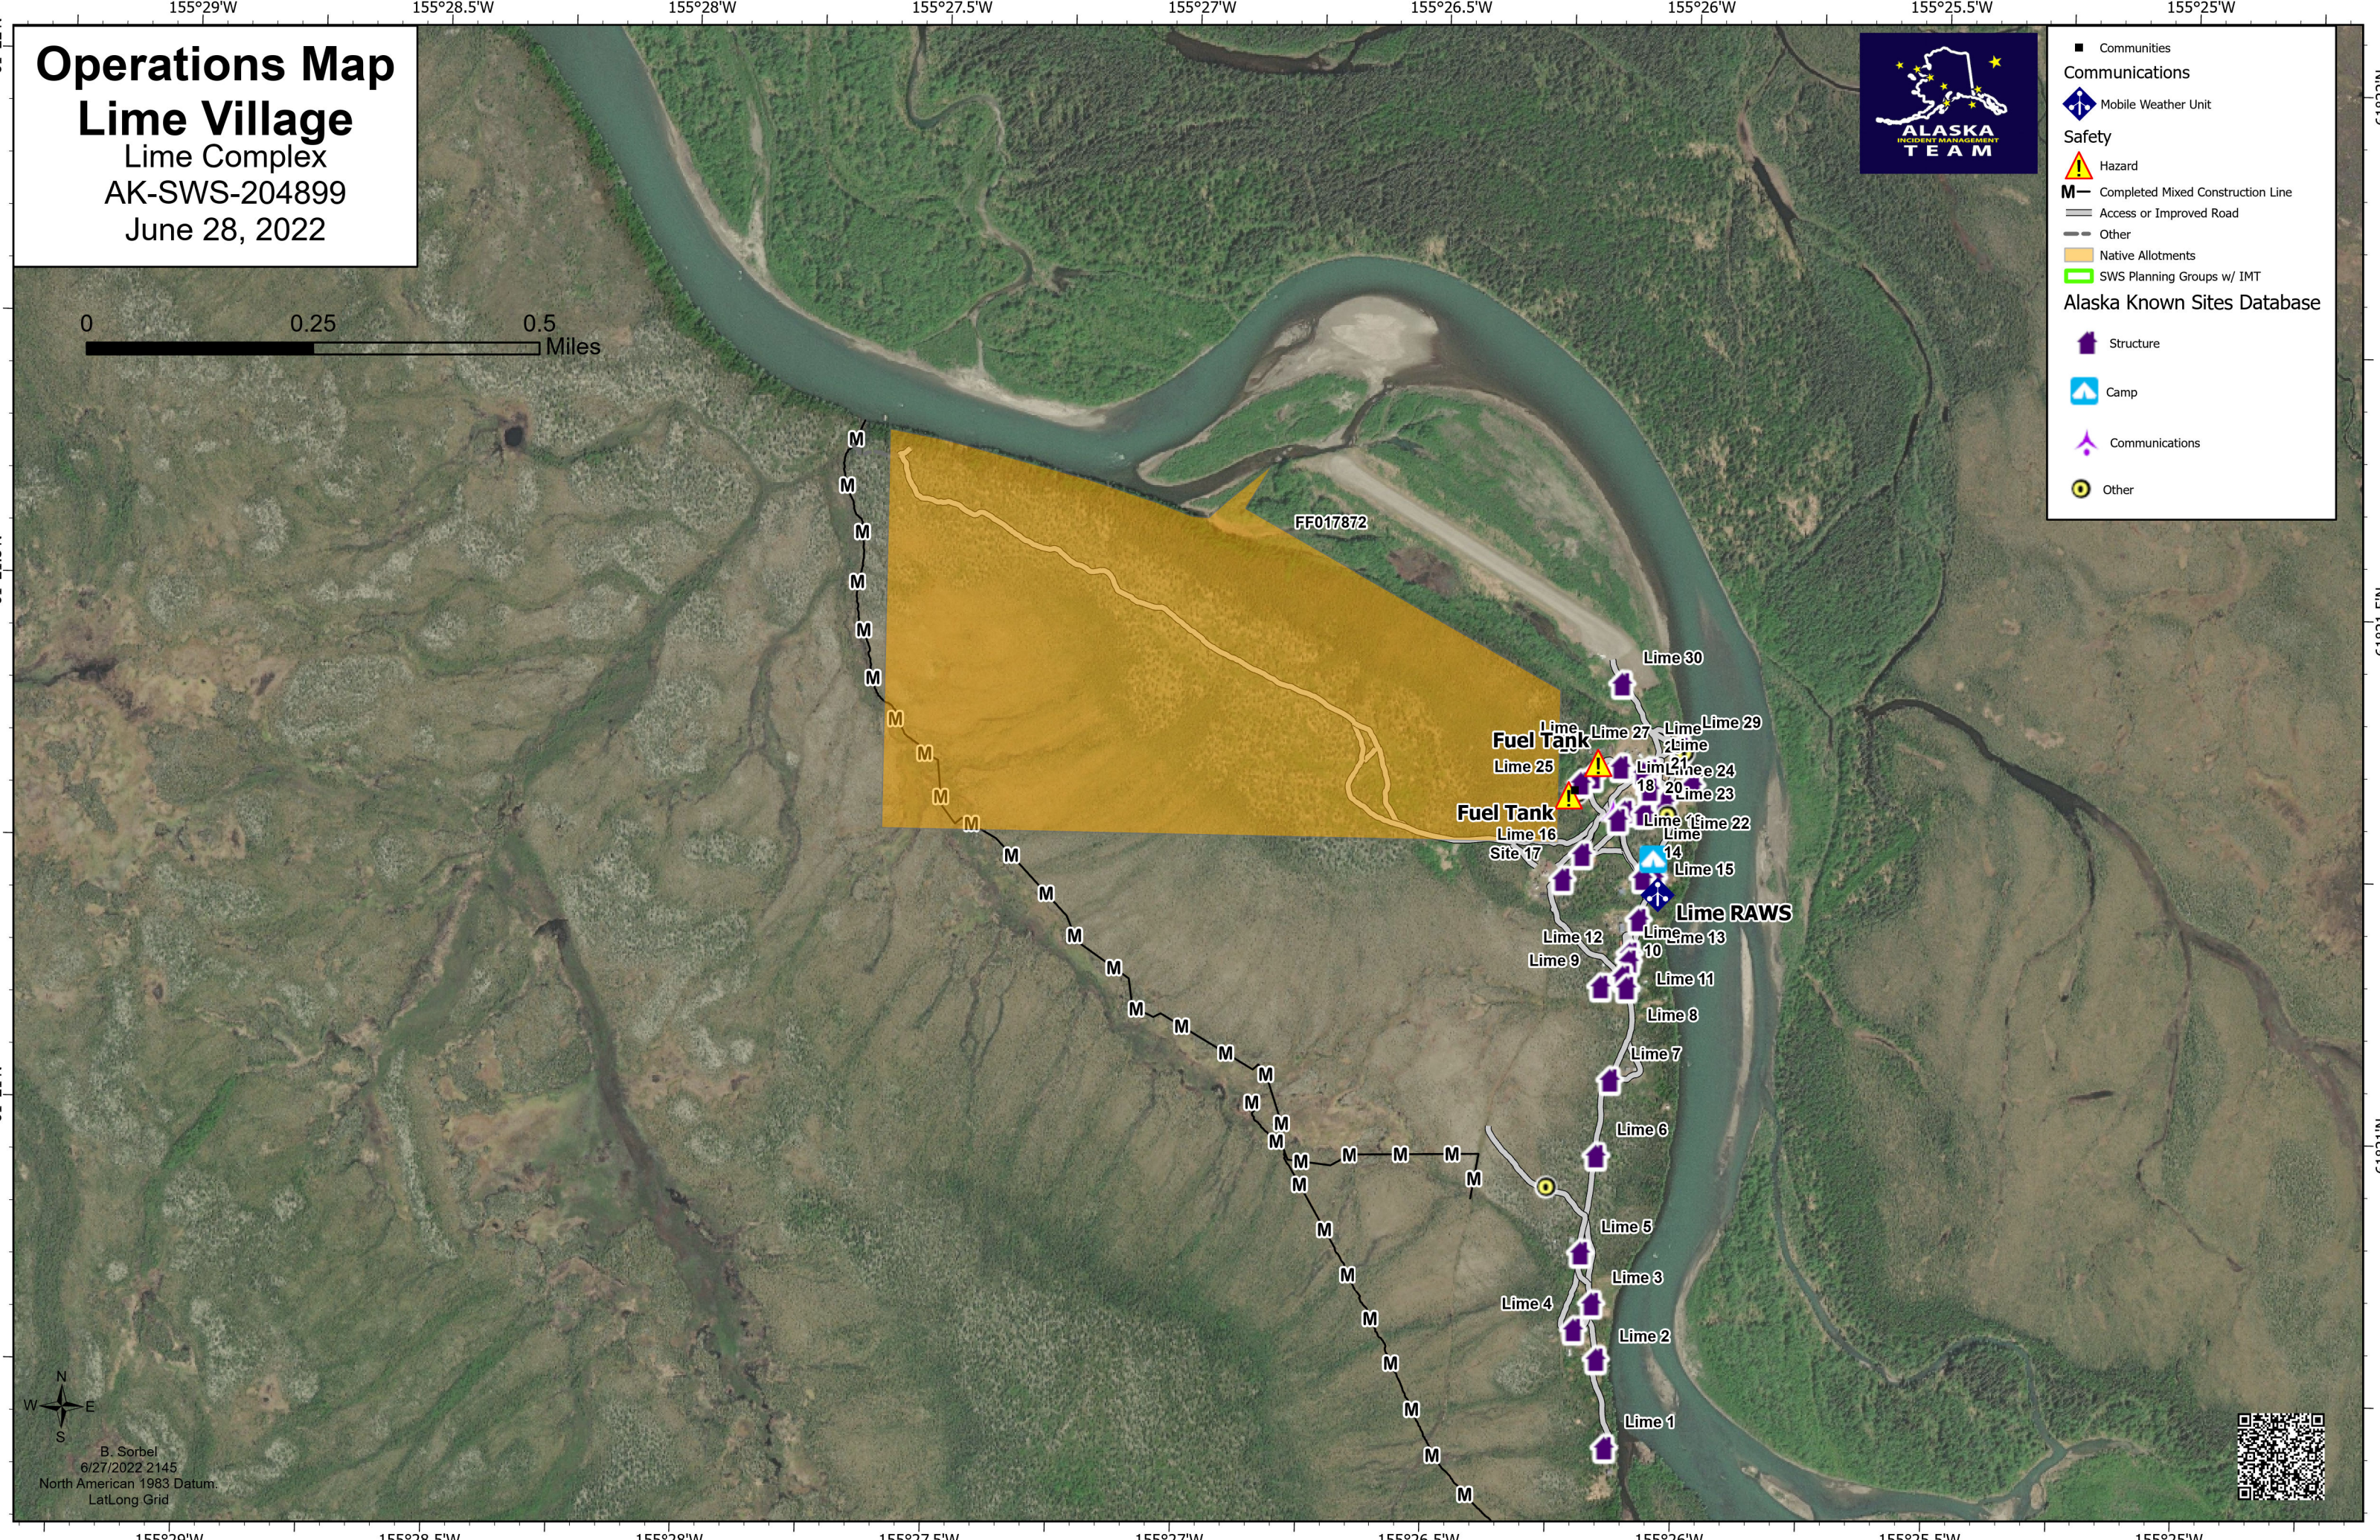

# Operations Map

## Lime Village

Lime Complex  
AK-SWS-204899  
June 28, 2022

- Communities
- Communications**
- ◆ Mobile Weather Unit
- Safety**
- ⚠ Hazard
- M— Completed Mixed Construction Line
- Access or Improved Road
- Other
- Native Allotments
- SWS Planning Groups w/ IMT
- Alaska Known Sites Database**
- 🏠 Structure
- 🏕 Camp
- 📡 Communications
- 📍 Other

N  
 W — E  
 S  
 B. Sorbel  
 6/27/2022 2145  
 North American 1983 Datum  
 LatLong Grid