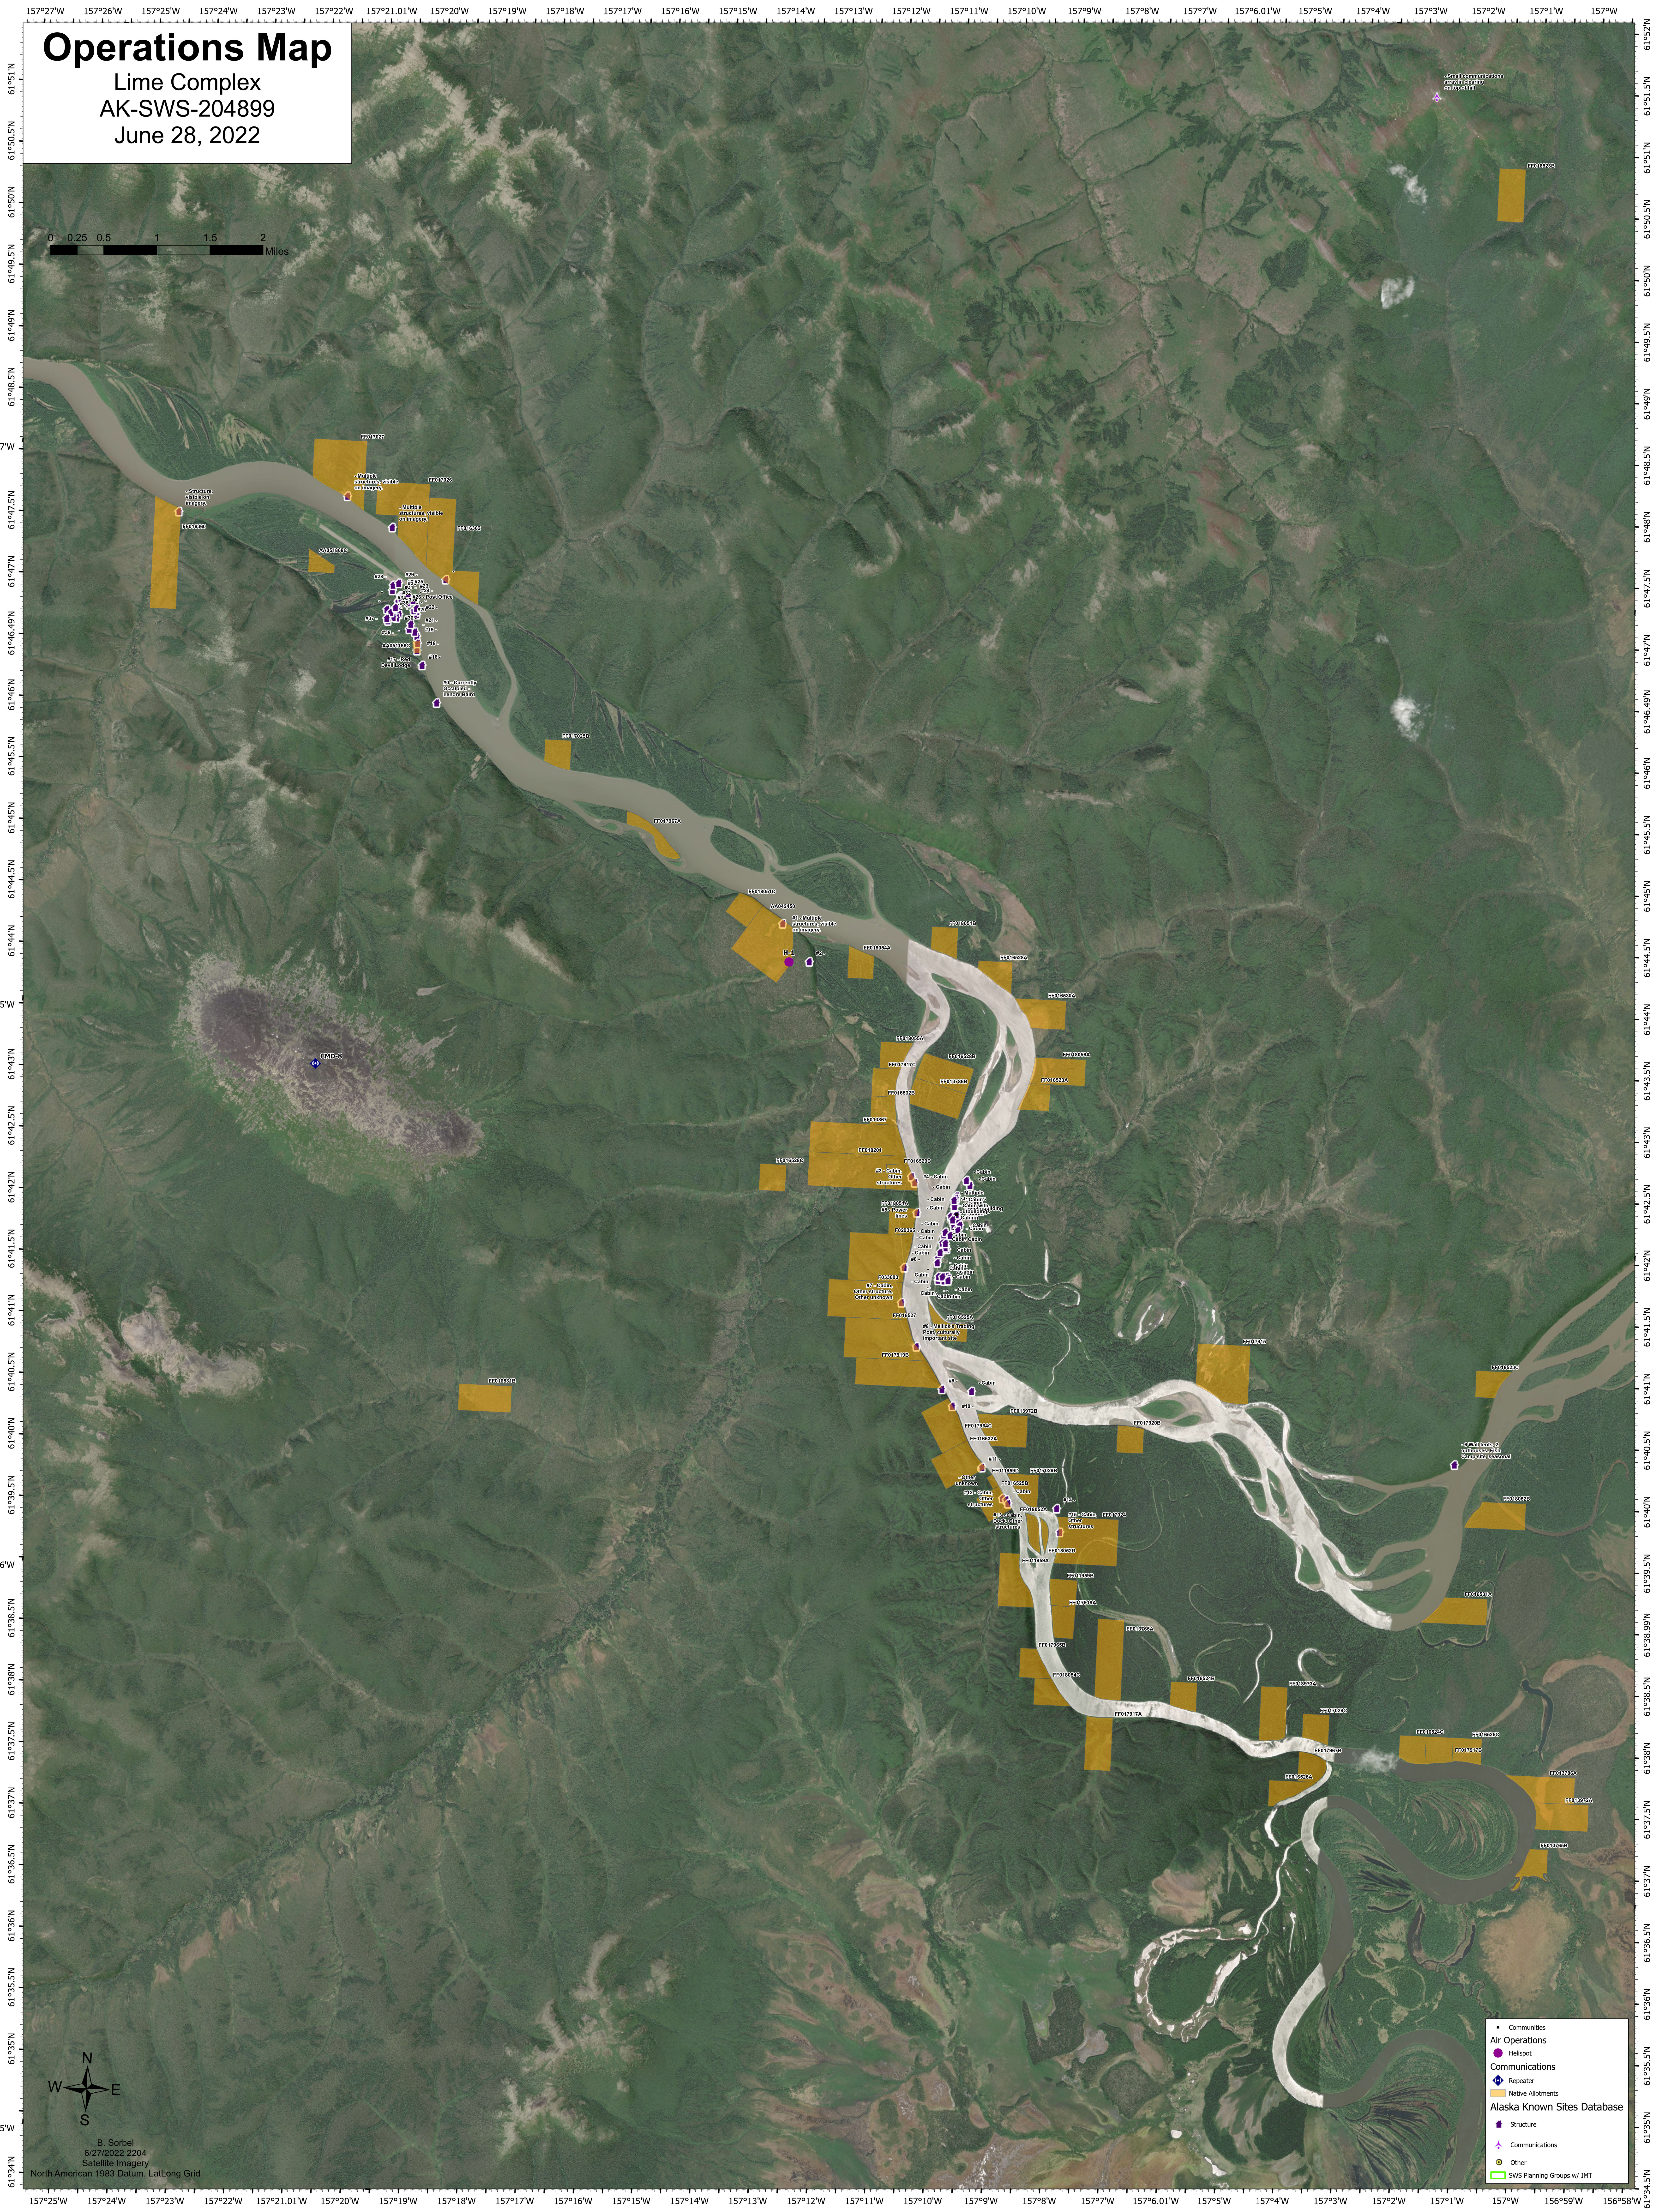

Operations Map

Lime Complex
AK-SWS-204899
June 28, 2022

B. Sorbel
6/27/2022 2204
Satellite Imagery
North American 1983 Datum, Lat/Long Grid

- Communities
- Air Operations
- Helipad
- Communications
- Repeater
- Native Allotments
- Structure
- Communications
- Other
- SWS Planning Groups w/ IMT