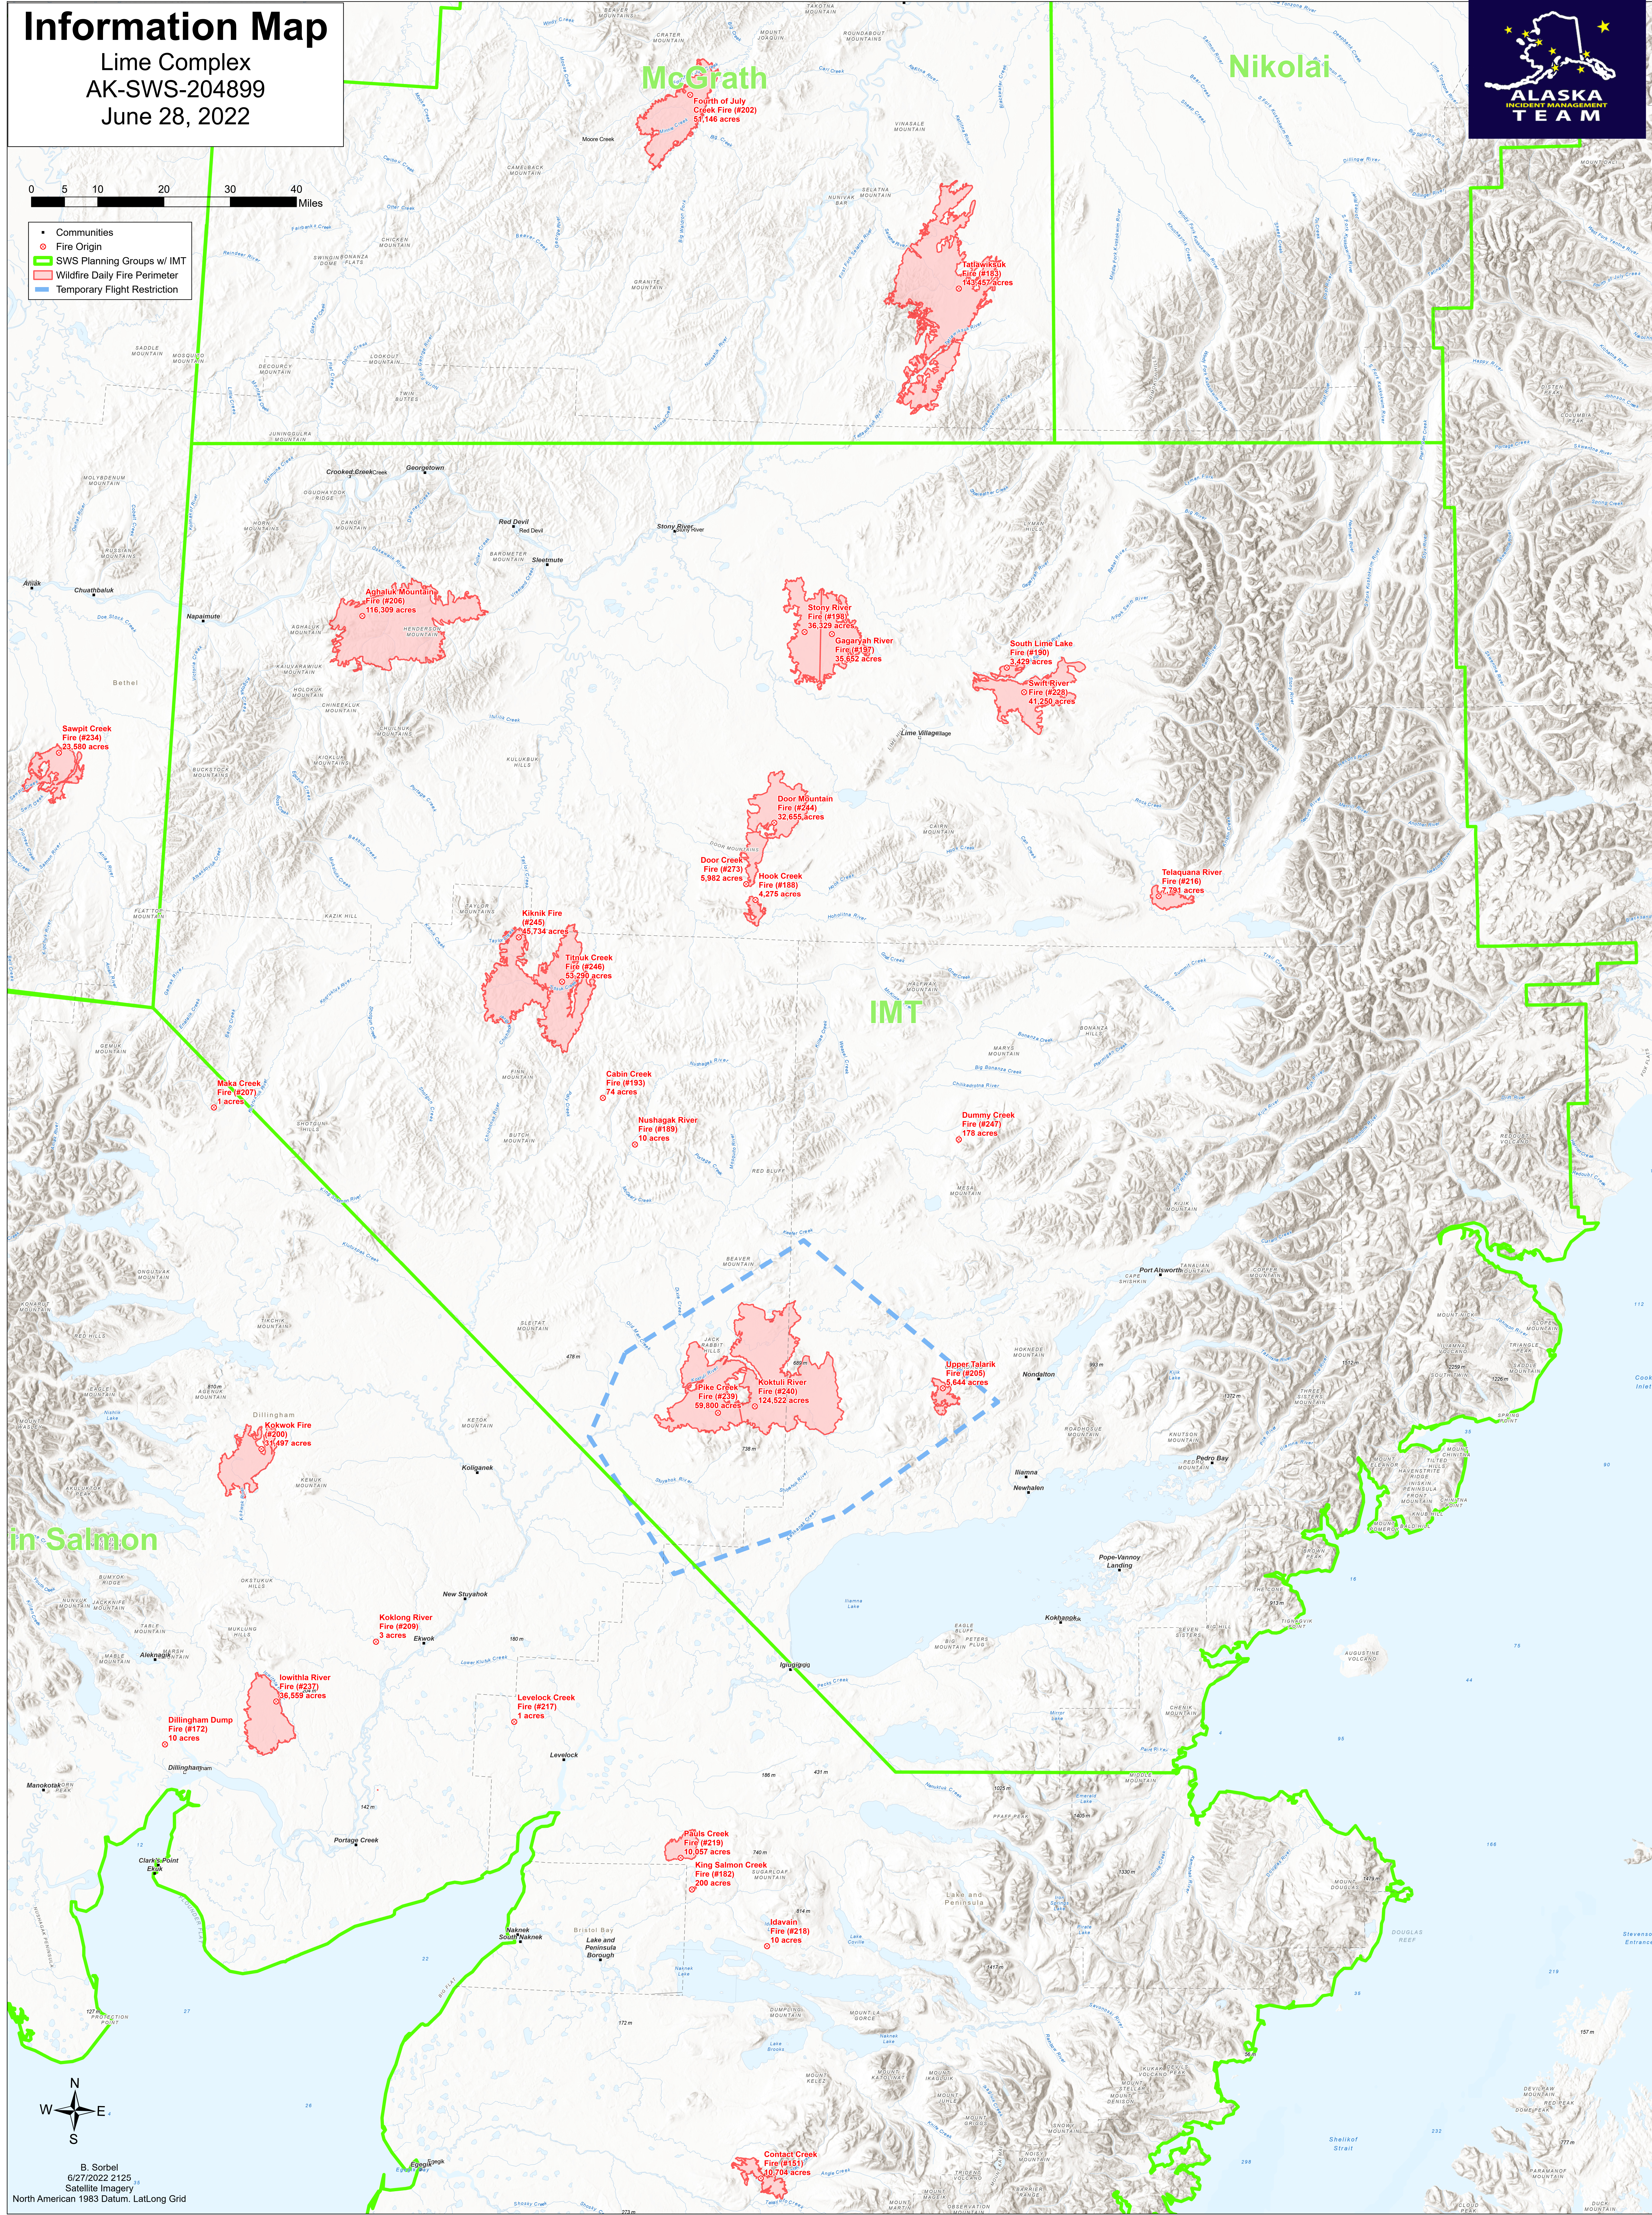

Information Map

Lime Complex
AK-SWS-204899
June 28, 2022

- Communities
- Fire Origin
- ▭ SWS Planning Groups w/ IMT
- ▭ Wildfire Daily Fire Perimeter
- ▭ Temporary Flight Restriction

McGrath

Nikolai

IMT

In Salmon

Fourth of July Creek Fire (#202)
51,146 acres

Tatliwikuk Fire (#193)
143,457 acres

Aghaluk Mountain Fire (#208)
116,309 acres

Stony River Fire (#199)
36,329 acres

Gagayah River Fire (#197)
35,652 acres

South Lime Lake Fire (#190)
3,429 acres

Swift River Fire (#220)
41,250 acres

Sawpit Creek Fire (#234)
23,580 acres

Door Mountain Fire (#234)
32,655 acres

Door Creek Fire (#273)
5,982 acres

Hook Creek Fire (#188)
4,275 acres

Telaquana River Fire (#216)
7,781 acres

Kikik Fire (#245)
15,734 acres

Tipik Creek Fire (#246)
53,290 acres

Make Creek Fire (#207)
1 acres

Cabin Creek Fire (#193)
74 acres

Nushagak River Fire (#189)
10 acres

Dummy Creek Fire (#247)
178 acres

Pike Creek Fire (#239)
59,800 acres