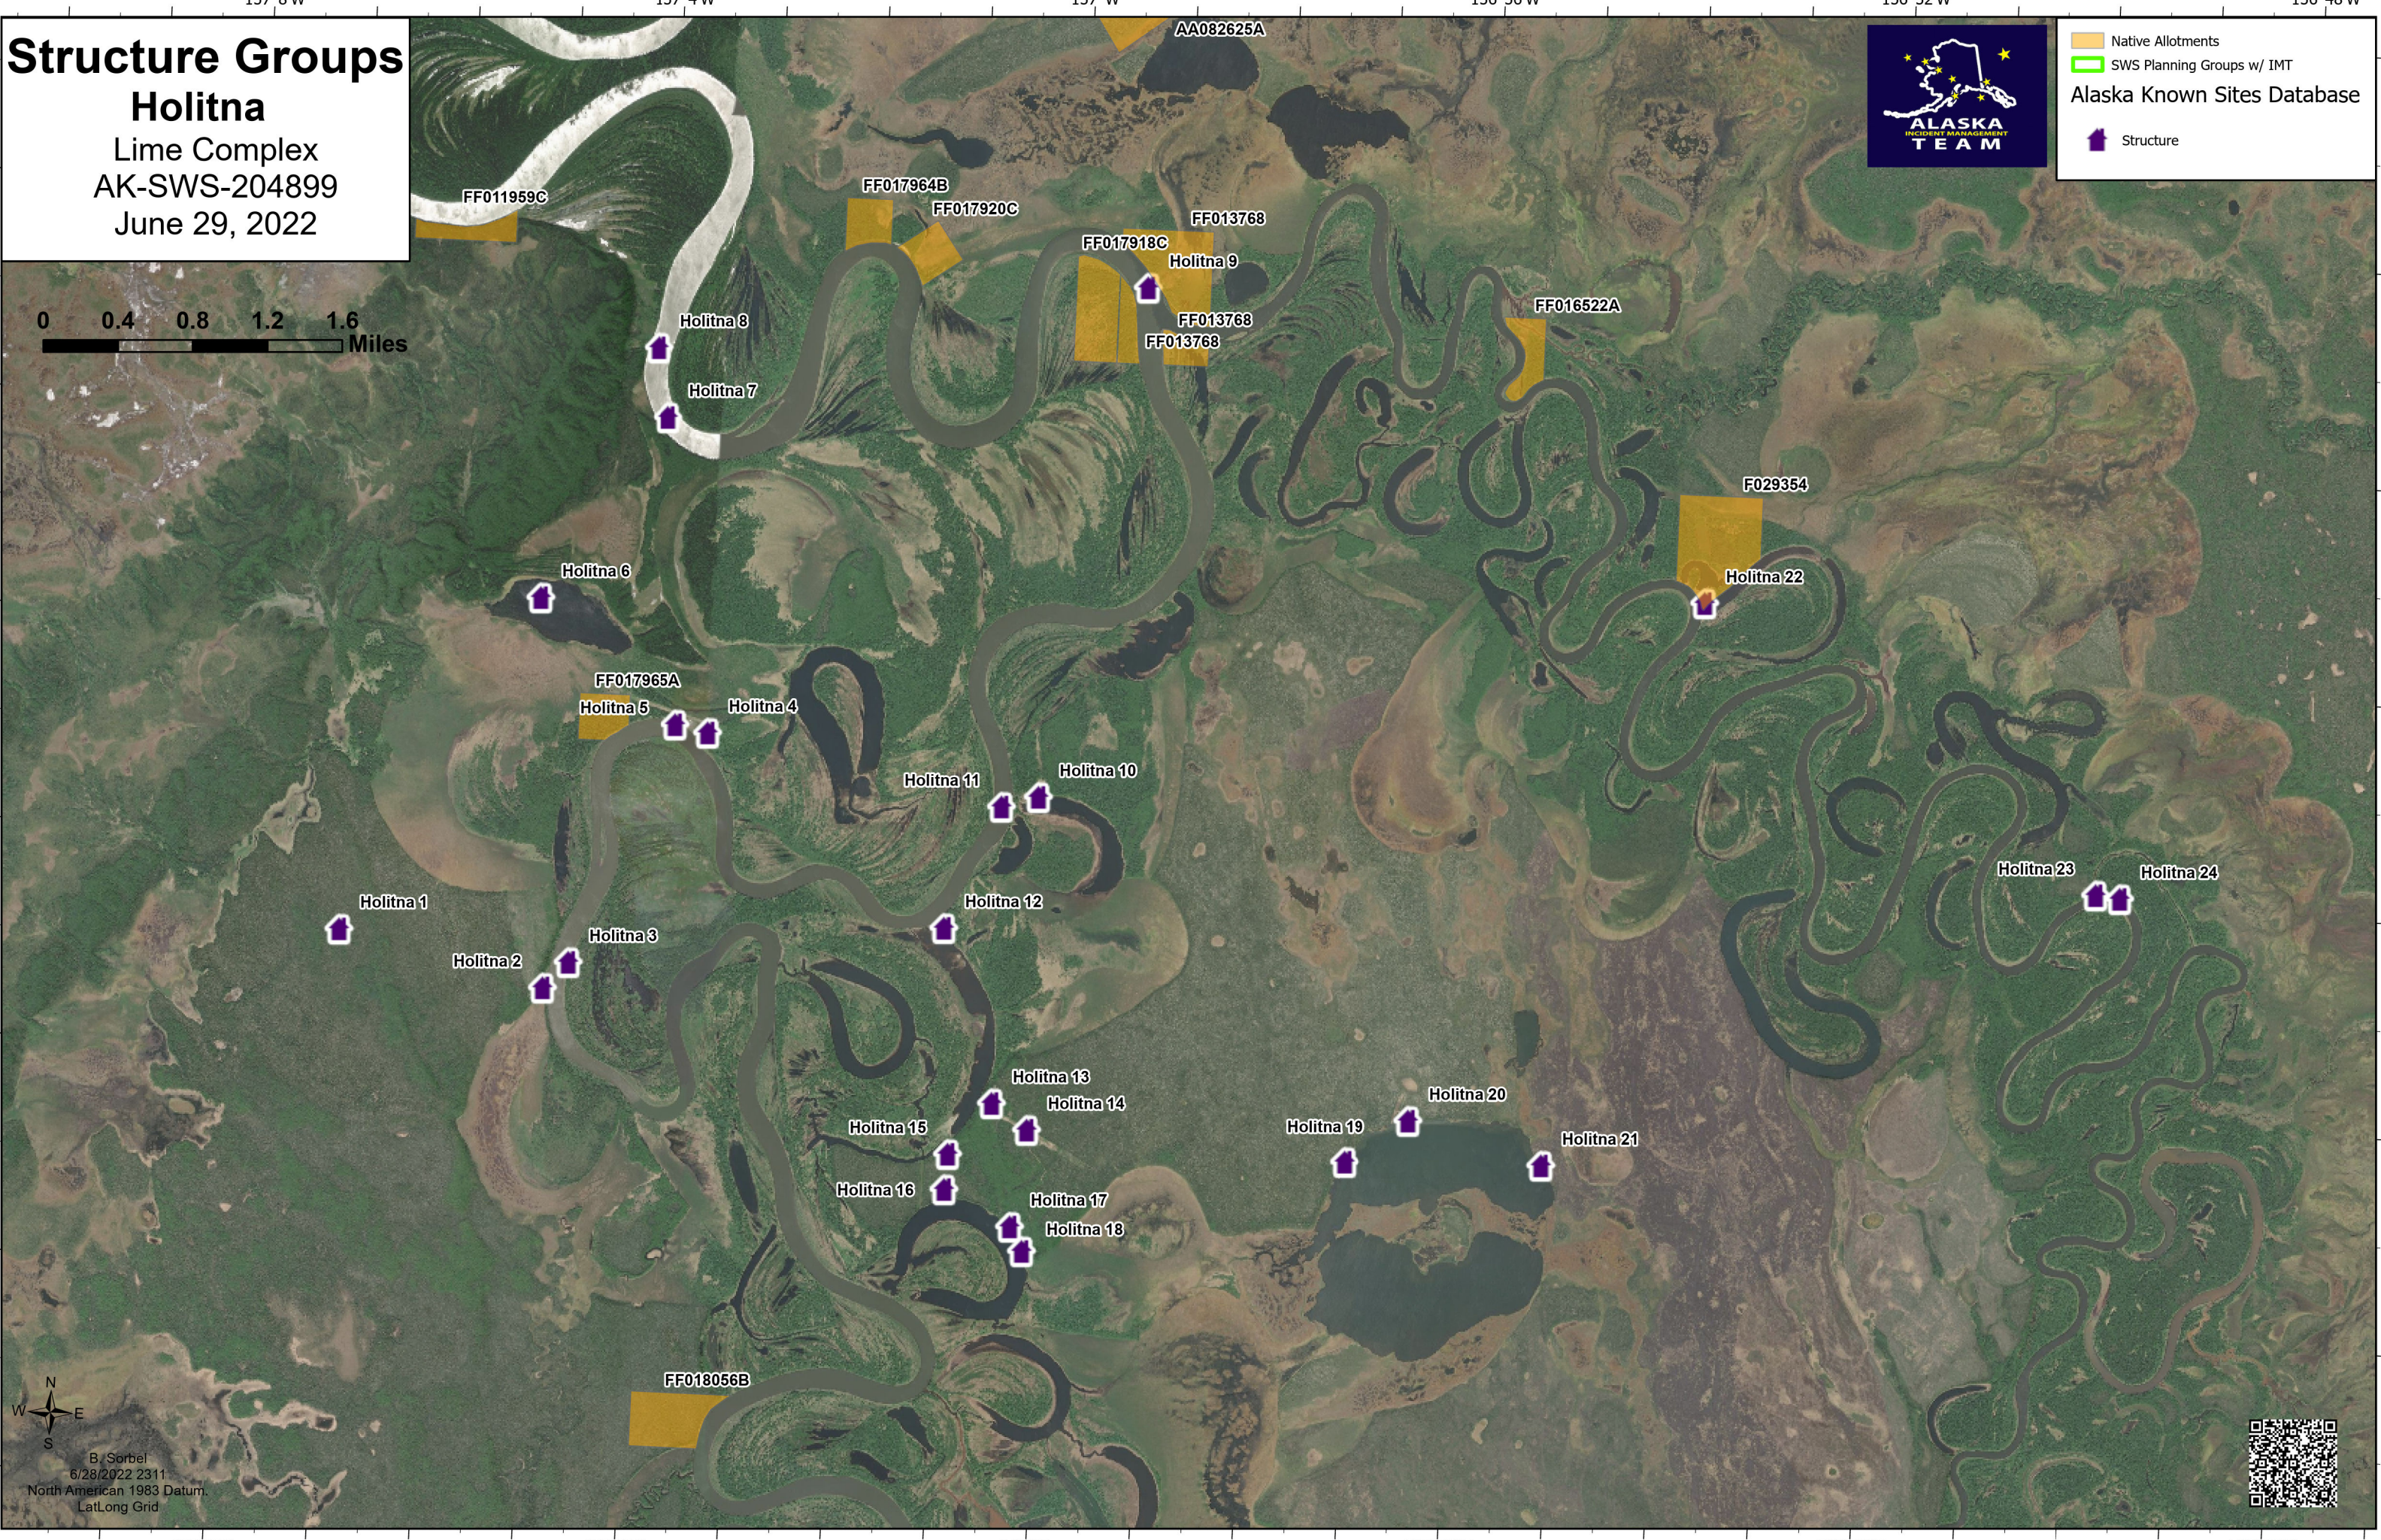

# Structure Groups Holitna

Lime Complex  
AK-SWS-204899  
June 29, 2022

Native Allotments  
SWS Planning Groups w/ IMT  
Alaska Known Sites Database  
Structure

North arrow and metadata:  
B. Sorbel  
6/28/2022 2311  
North American 1983 Datum  
LatLong Grid