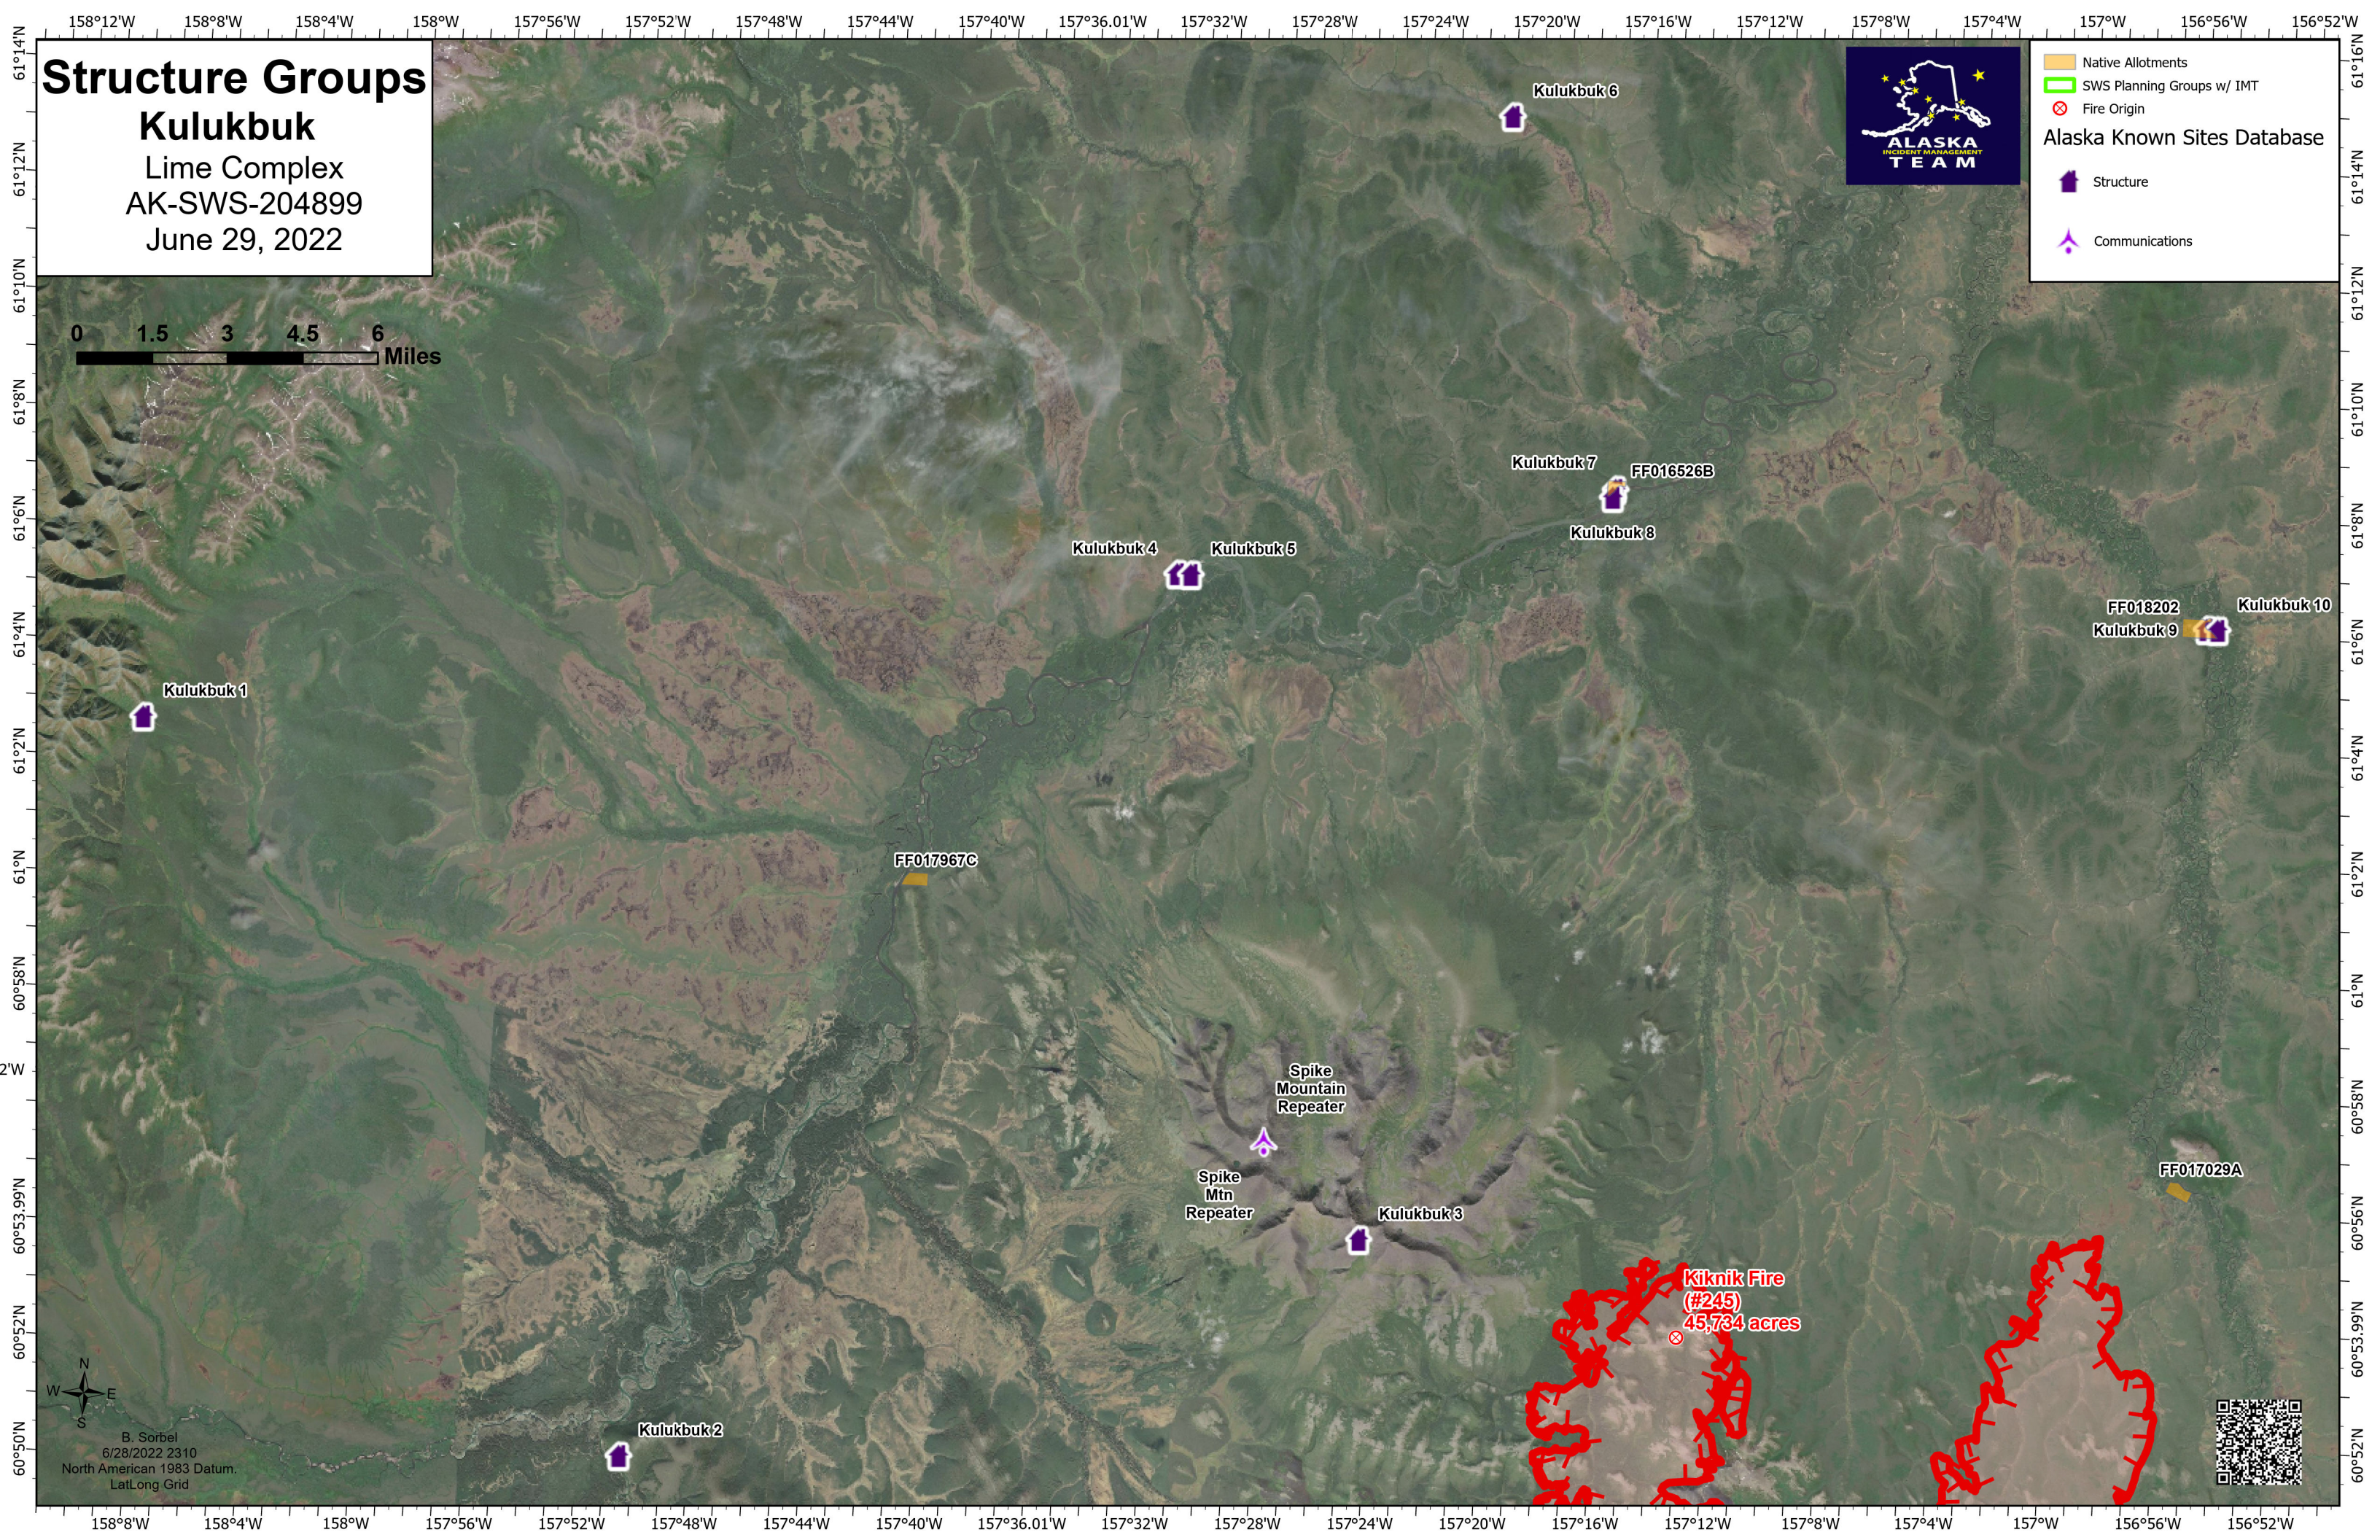

Structure Groups

Kulukbuk

Lime Complex
AK-SWS-204899
June 29, 2022

- Native Allotments
 - SWS Planning Groups w/ IMT
 - Fire Origin
 - Structure
 - Communications
- Alaska Known Sites Database

Kulukbuk 6

Kulukbuk 7

FF016526B

Kulukbuk 8

Kulukbuk 4

Kulukbuk 5

FF018202

Kulukbuk 10

Kulukbuk 1

FF017967C

Spike Mountain Repeater

Spike Mtn Repeater

Kulukbuk 3

FF017029A

Kiknik Fire (#245)
45,734 acres

Kulukbuk 2

B. Sorbel
6/28/2022 2310
North American 1983 Datum
LatLong Grid