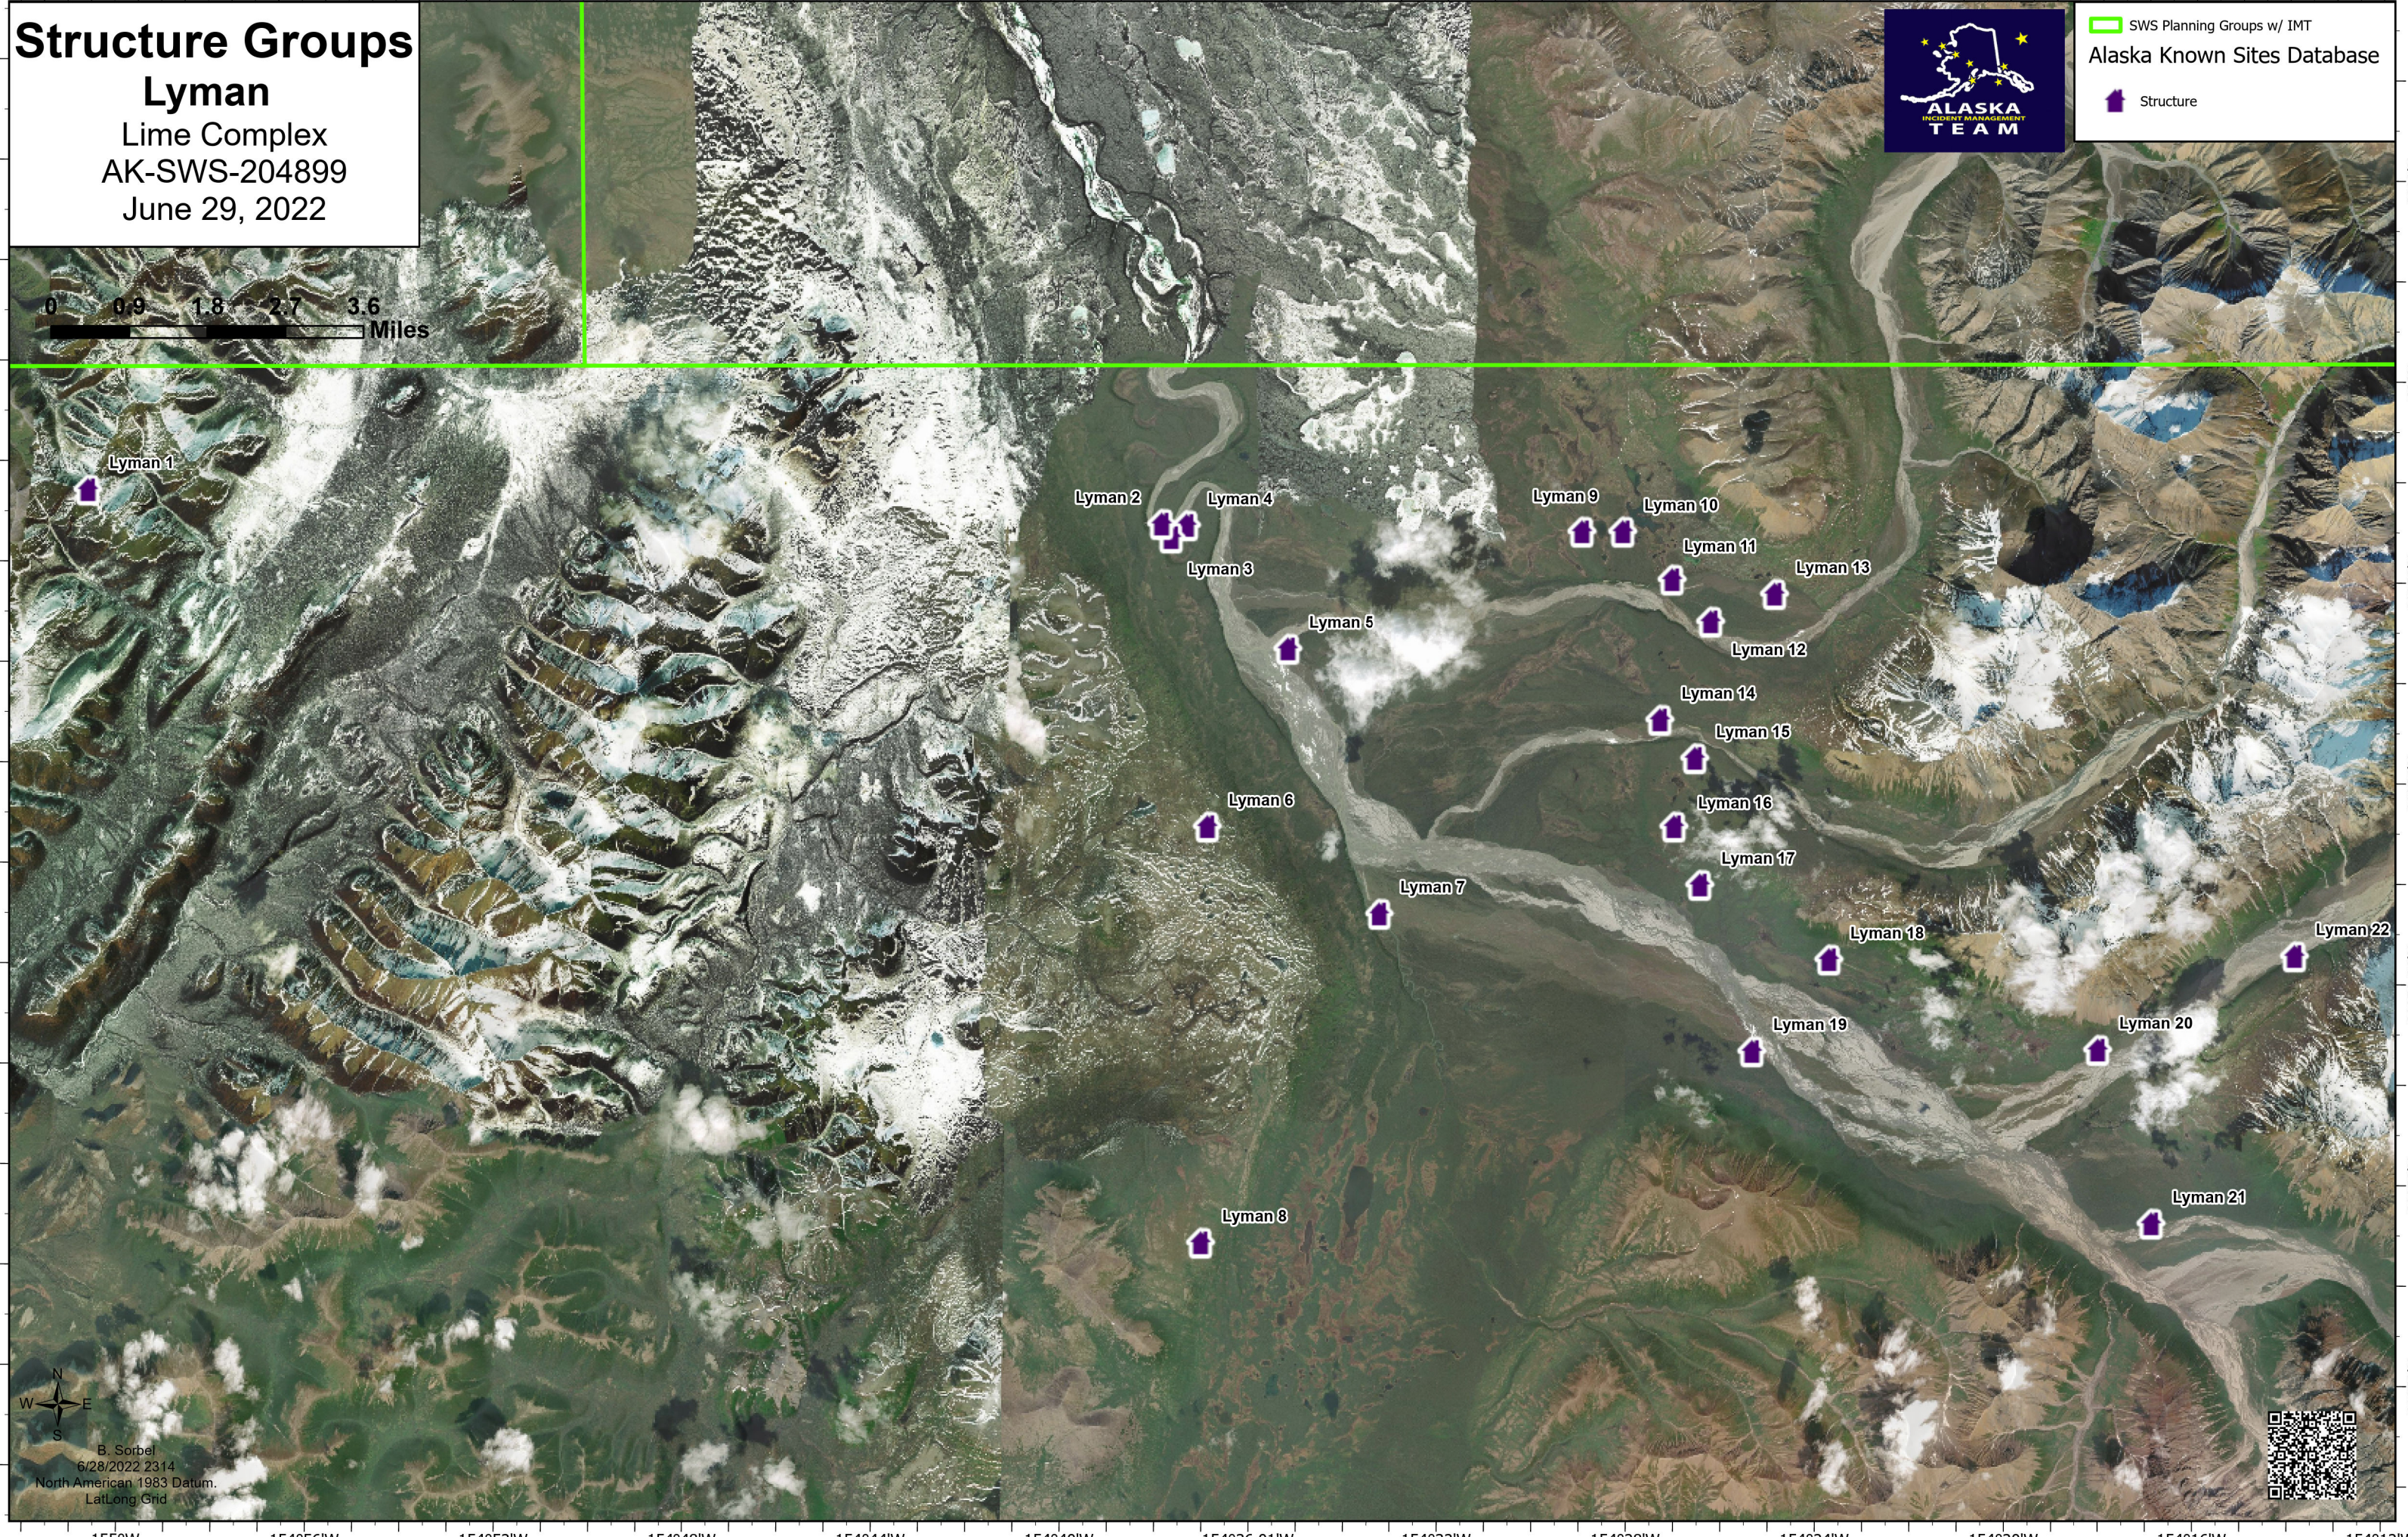

Structure Groups

Lyman

Lime Complex
AK-SWS-204899
June 29, 2022

SWS Planning Groups w/ IMT
Alaska Known Sites Database
Structure

B. Sorbel
6/28/2022 2314
North American 1983 Datum.
LatLong Grid