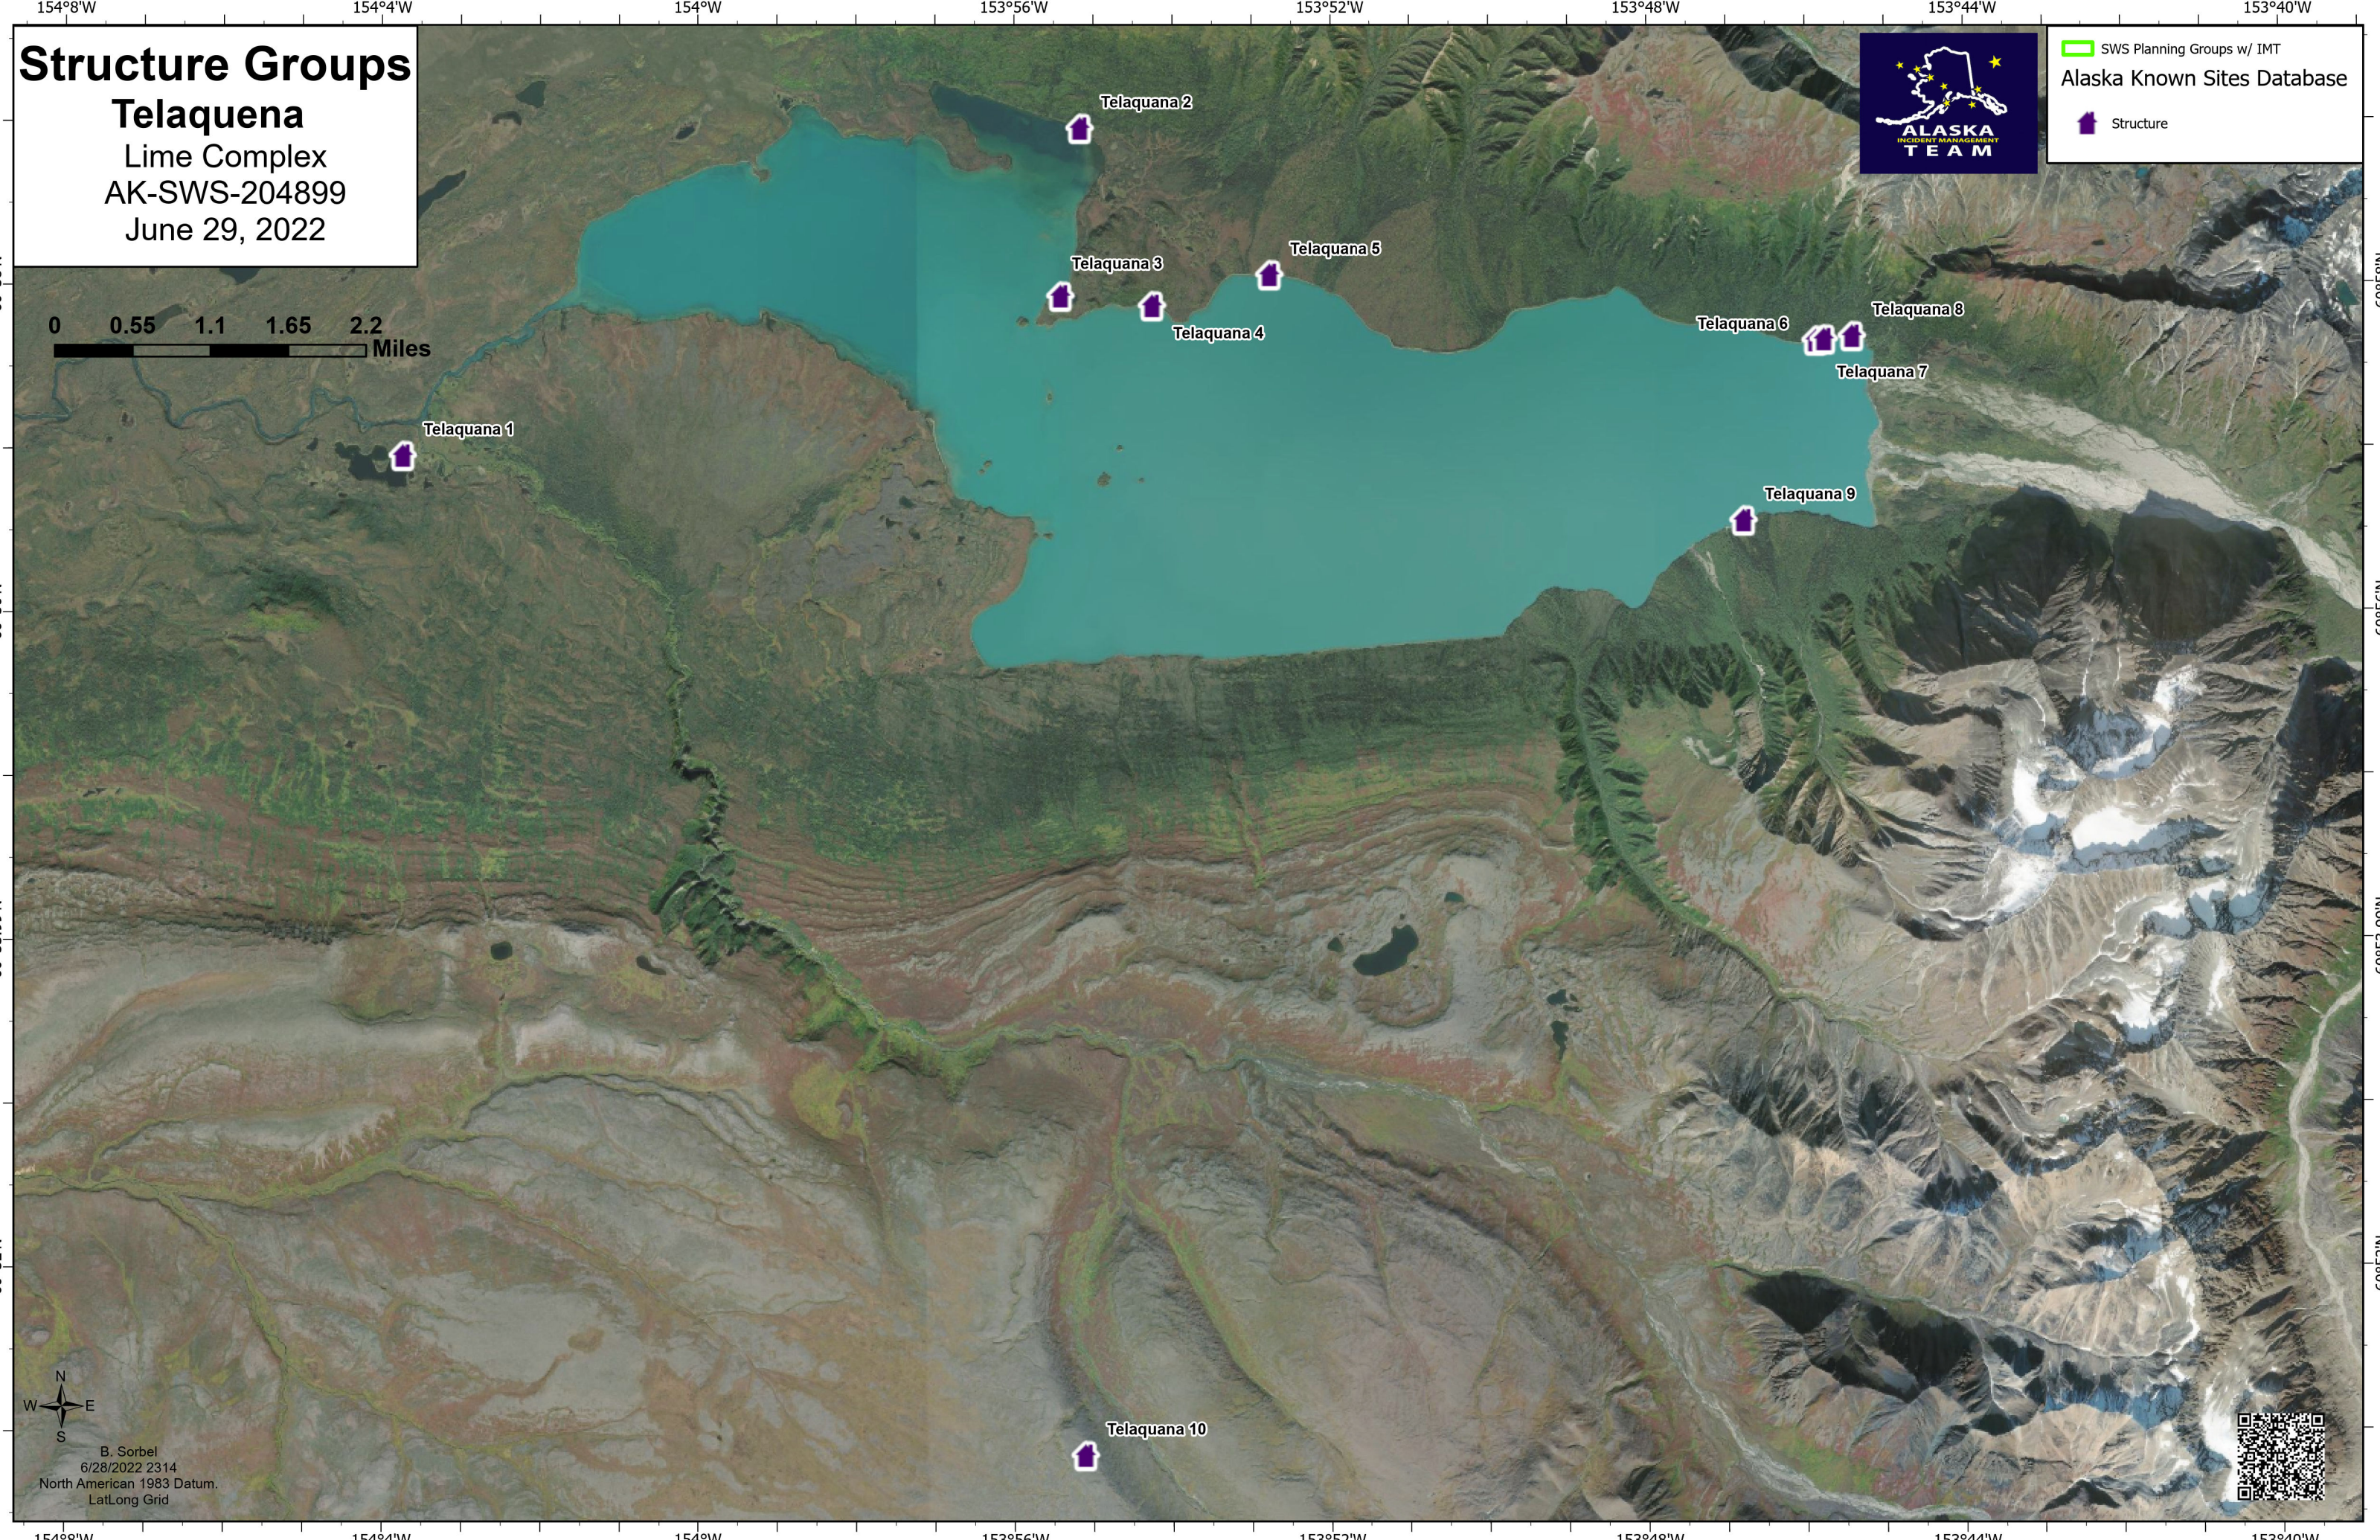

Structure Groups

Telaquena

Lime Complex
AK-SWS-204899
June 29, 2022

SWS Planning Groups w/ IMT
Alaska Known Sites Database

- Structure

B. Sorbel
6/28/2022 2314
North American 1983 Datum.
LatLong Grid