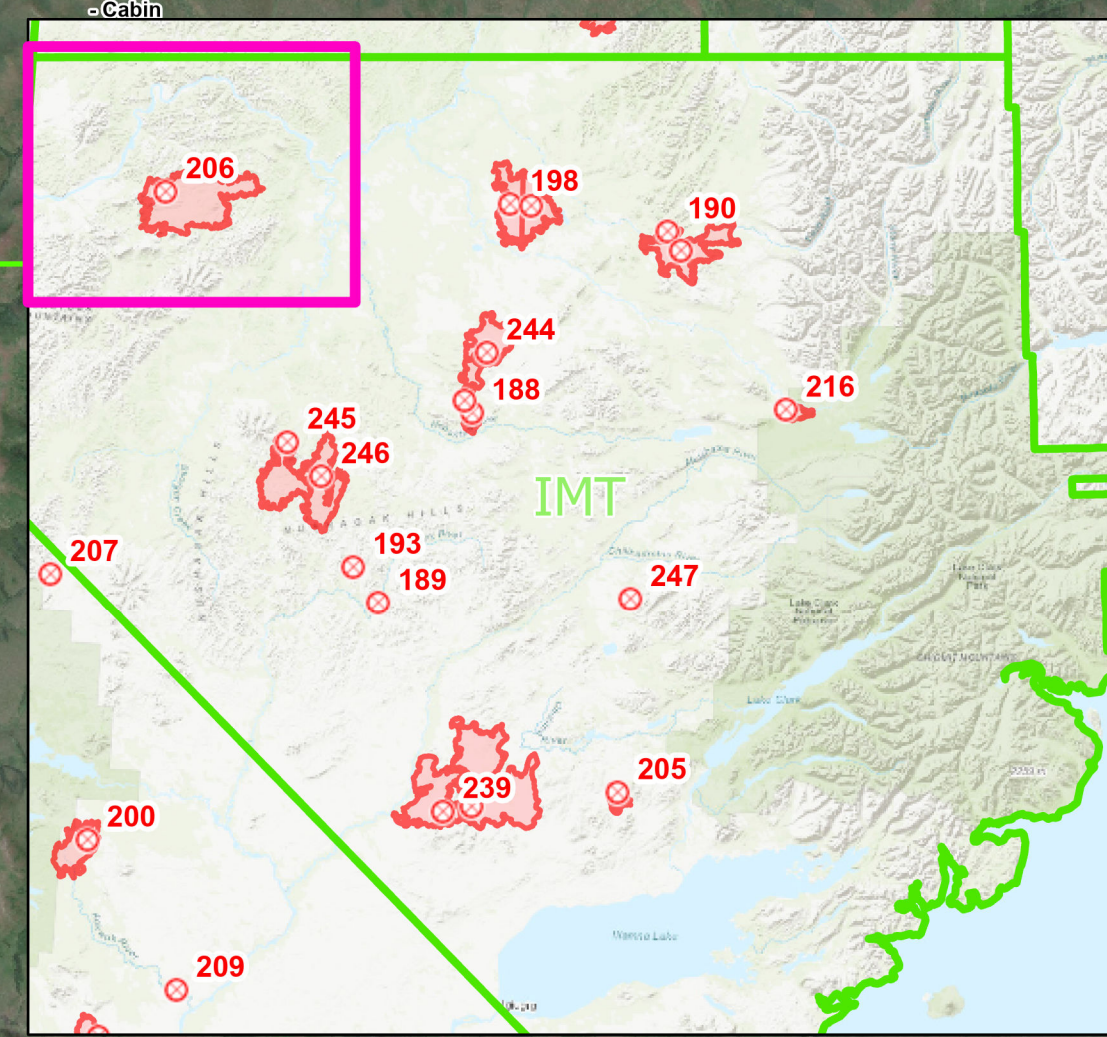

**Operations Map**  
**Fire 206**  
Lime Complex  
AK-SWS-204899  
June 29, 2022

**Legend**

- Construction
- Unknown
- Air Operations
- Object
- ◆ Support
- ◆ Base Address
- ◆ 300 Footing Group w/ BWT
- ◆ Unmaintained
- ◆ 3000 Daily Fire Potential
- ◆ Alaska Known Sites Database
- ◆ Structure
- ◆ Communications
- ◆ SWS
- Other

6/28/2022 2150  
Satellite Imagery  
North American 1983 Datum, Lat/Long Grid

158°58'W 158°54'W 158°50'W 158°46'W 158°42'W 158°38'W 158°34'W 158°30'W 158°26'W 158°22'W 158°18'W 158°14'W 158°10'W 158°6.01'W 158°2'W 158°W 157°58'W 157°54'W 157°50'W 157°46'W 157°42'W 157°38'W 157°34'W 157°30'W 157°26'W 157°22'W 157°18'W 157°14'W 157°10'W 157°6.01'W 157°2'W 157°W 156°58'W 156°54'W

61°56'N 61°52'N 61°48'N 61°44'N 61°40'N 61°36'N 61°32'N 61°28'N 61°24'N 61°20'N 61°16'N 61°12'N 61°8'N 61°4'N 61°0'N 2'W