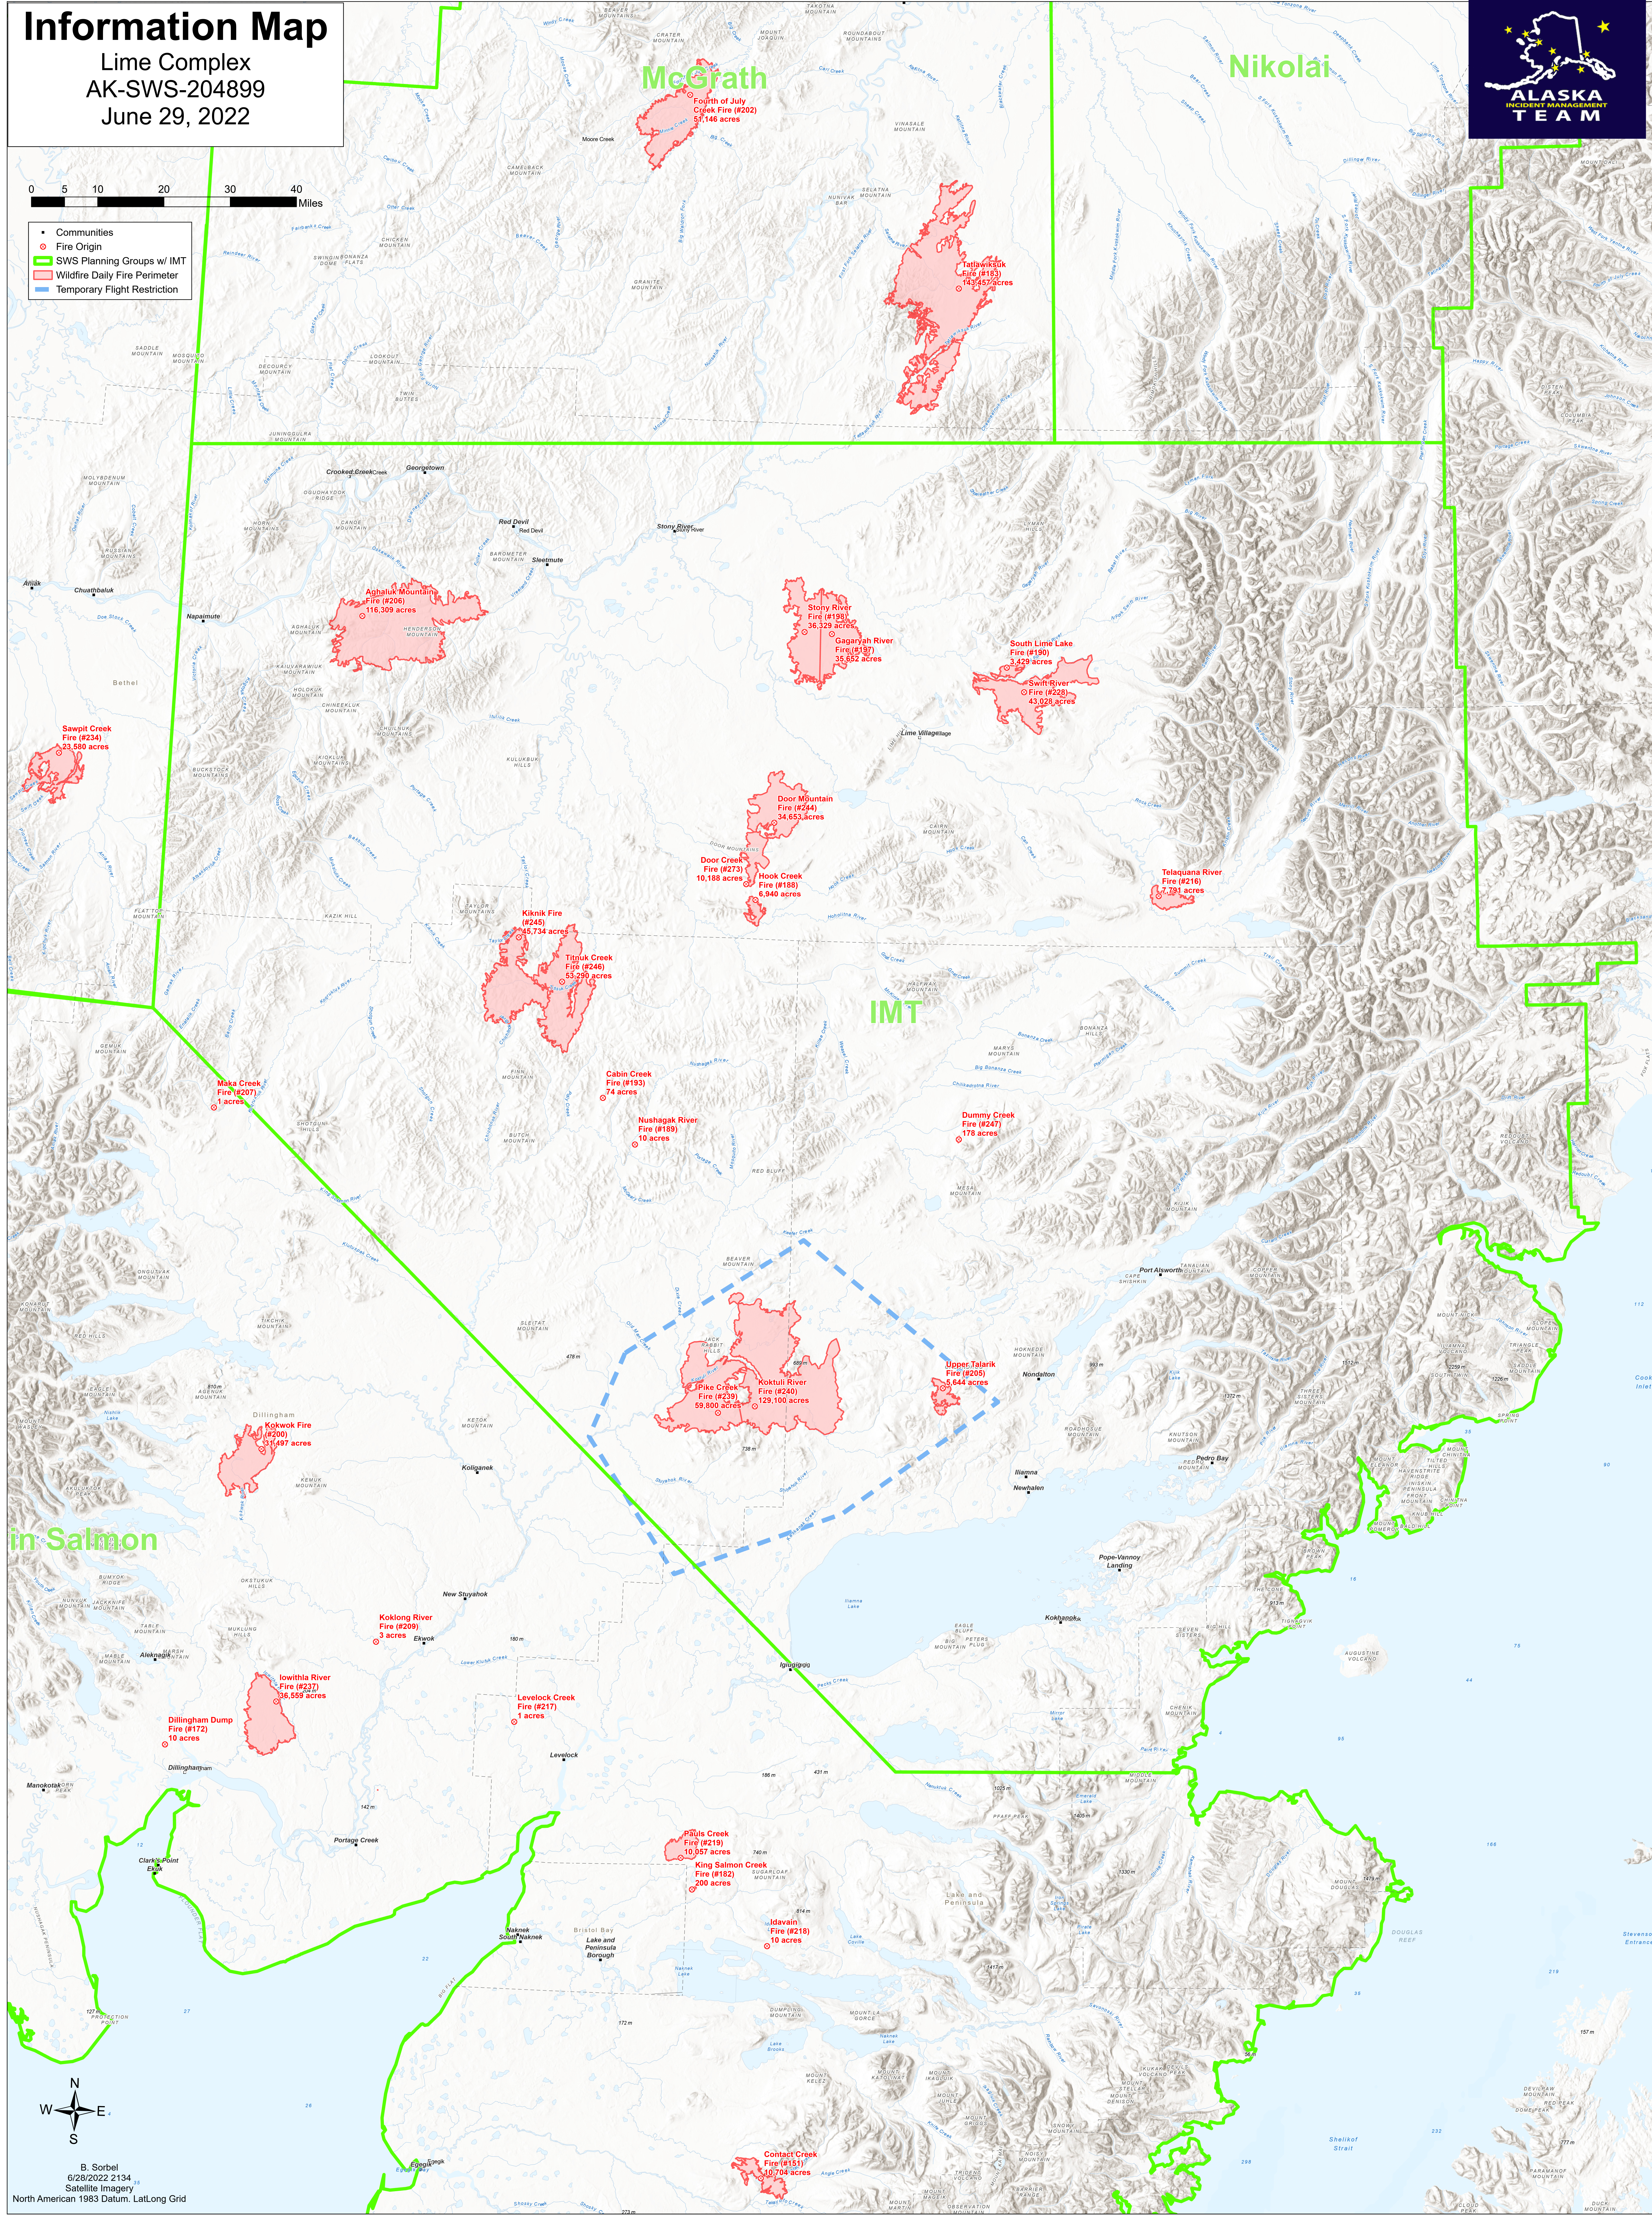

Information Map

Lime Complex
AK-SWS-204899
June 29, 2022

0 5 10 20 30 40 Miles

- Communities
- Fire Origin
- ▭ SWS Planning Groups w/ IMT
- ▭ Wildfire Daily Fire Perimeter
- ▭ Temporary Flight Restriction

McGrath

Nikolai

IMT

In Salmon

Fourth of July Creek Fire (#202)
51,146 acres

Tatliwikuk Fire (#193)
143,457 acres

Aghaluk Mountain Fire (#208)
116,309 acres

Stony River Fire (#199)
36,329 acres

Gagayah River Fire (#197)
35,652 acres

South Lime Lake Fire (#190)
3,429 acres

Swift River Fire (#220)
43,028 acres

Sawpit Creek Fire (#234)
23,580 acres

Door Mountain Fire (#234)
10,188 acres

Hook Creek Fire (#188)
5,940 acres

Levelock Creek Fire (#217)
1 acres

Dillingham Dump Fire (#172)
10 acres

Iowitha River Fire (#237)
36,559 acres

Piulis Creek Fire (#219)
10,057 acres

King Salmon Creek Fire (#182)
200 acres

Idavain Fire (#218)
10 acres