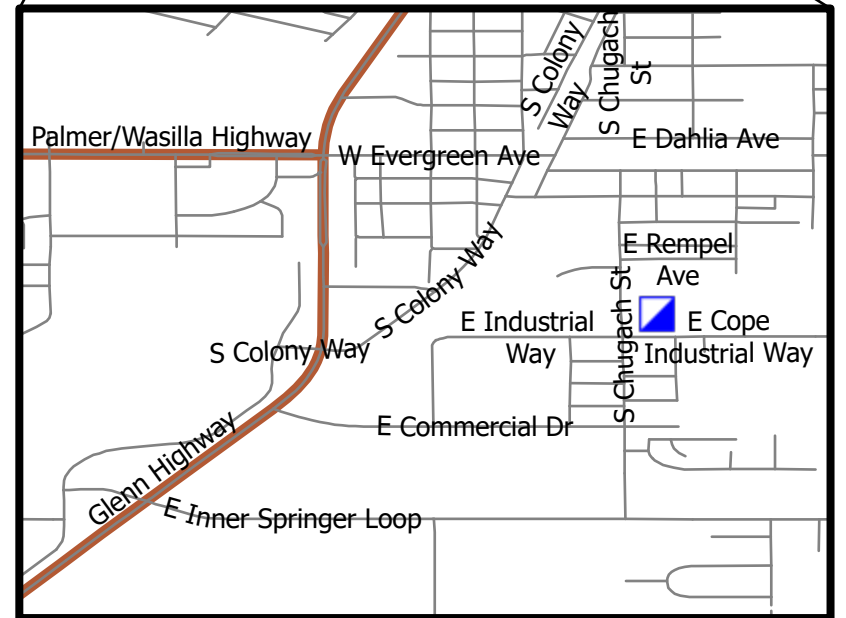

Transportation

Lime Complex
AK-SWS-204899
6/29/2022

- Incident Command Post
- Roads

← To Fairbanks

6/28/2022 1802

North American 1983 Datum. Lat/Long Grid

← To Anchorage

Glenn Highway

Palmer/Wasilla Highway

Parks Highway

Glenn Highway

Palmer Middle School

Palmer/Wasilla Highway

W Evergreen Ave

S Colony Way

S Chugach St

E Dahlia Ave

E Rempel Ave

E Cope Industrial Way

S Colony Way

E Industrial Way

E Commercial Dr

Glenn Highway

E Inner Springer Loop