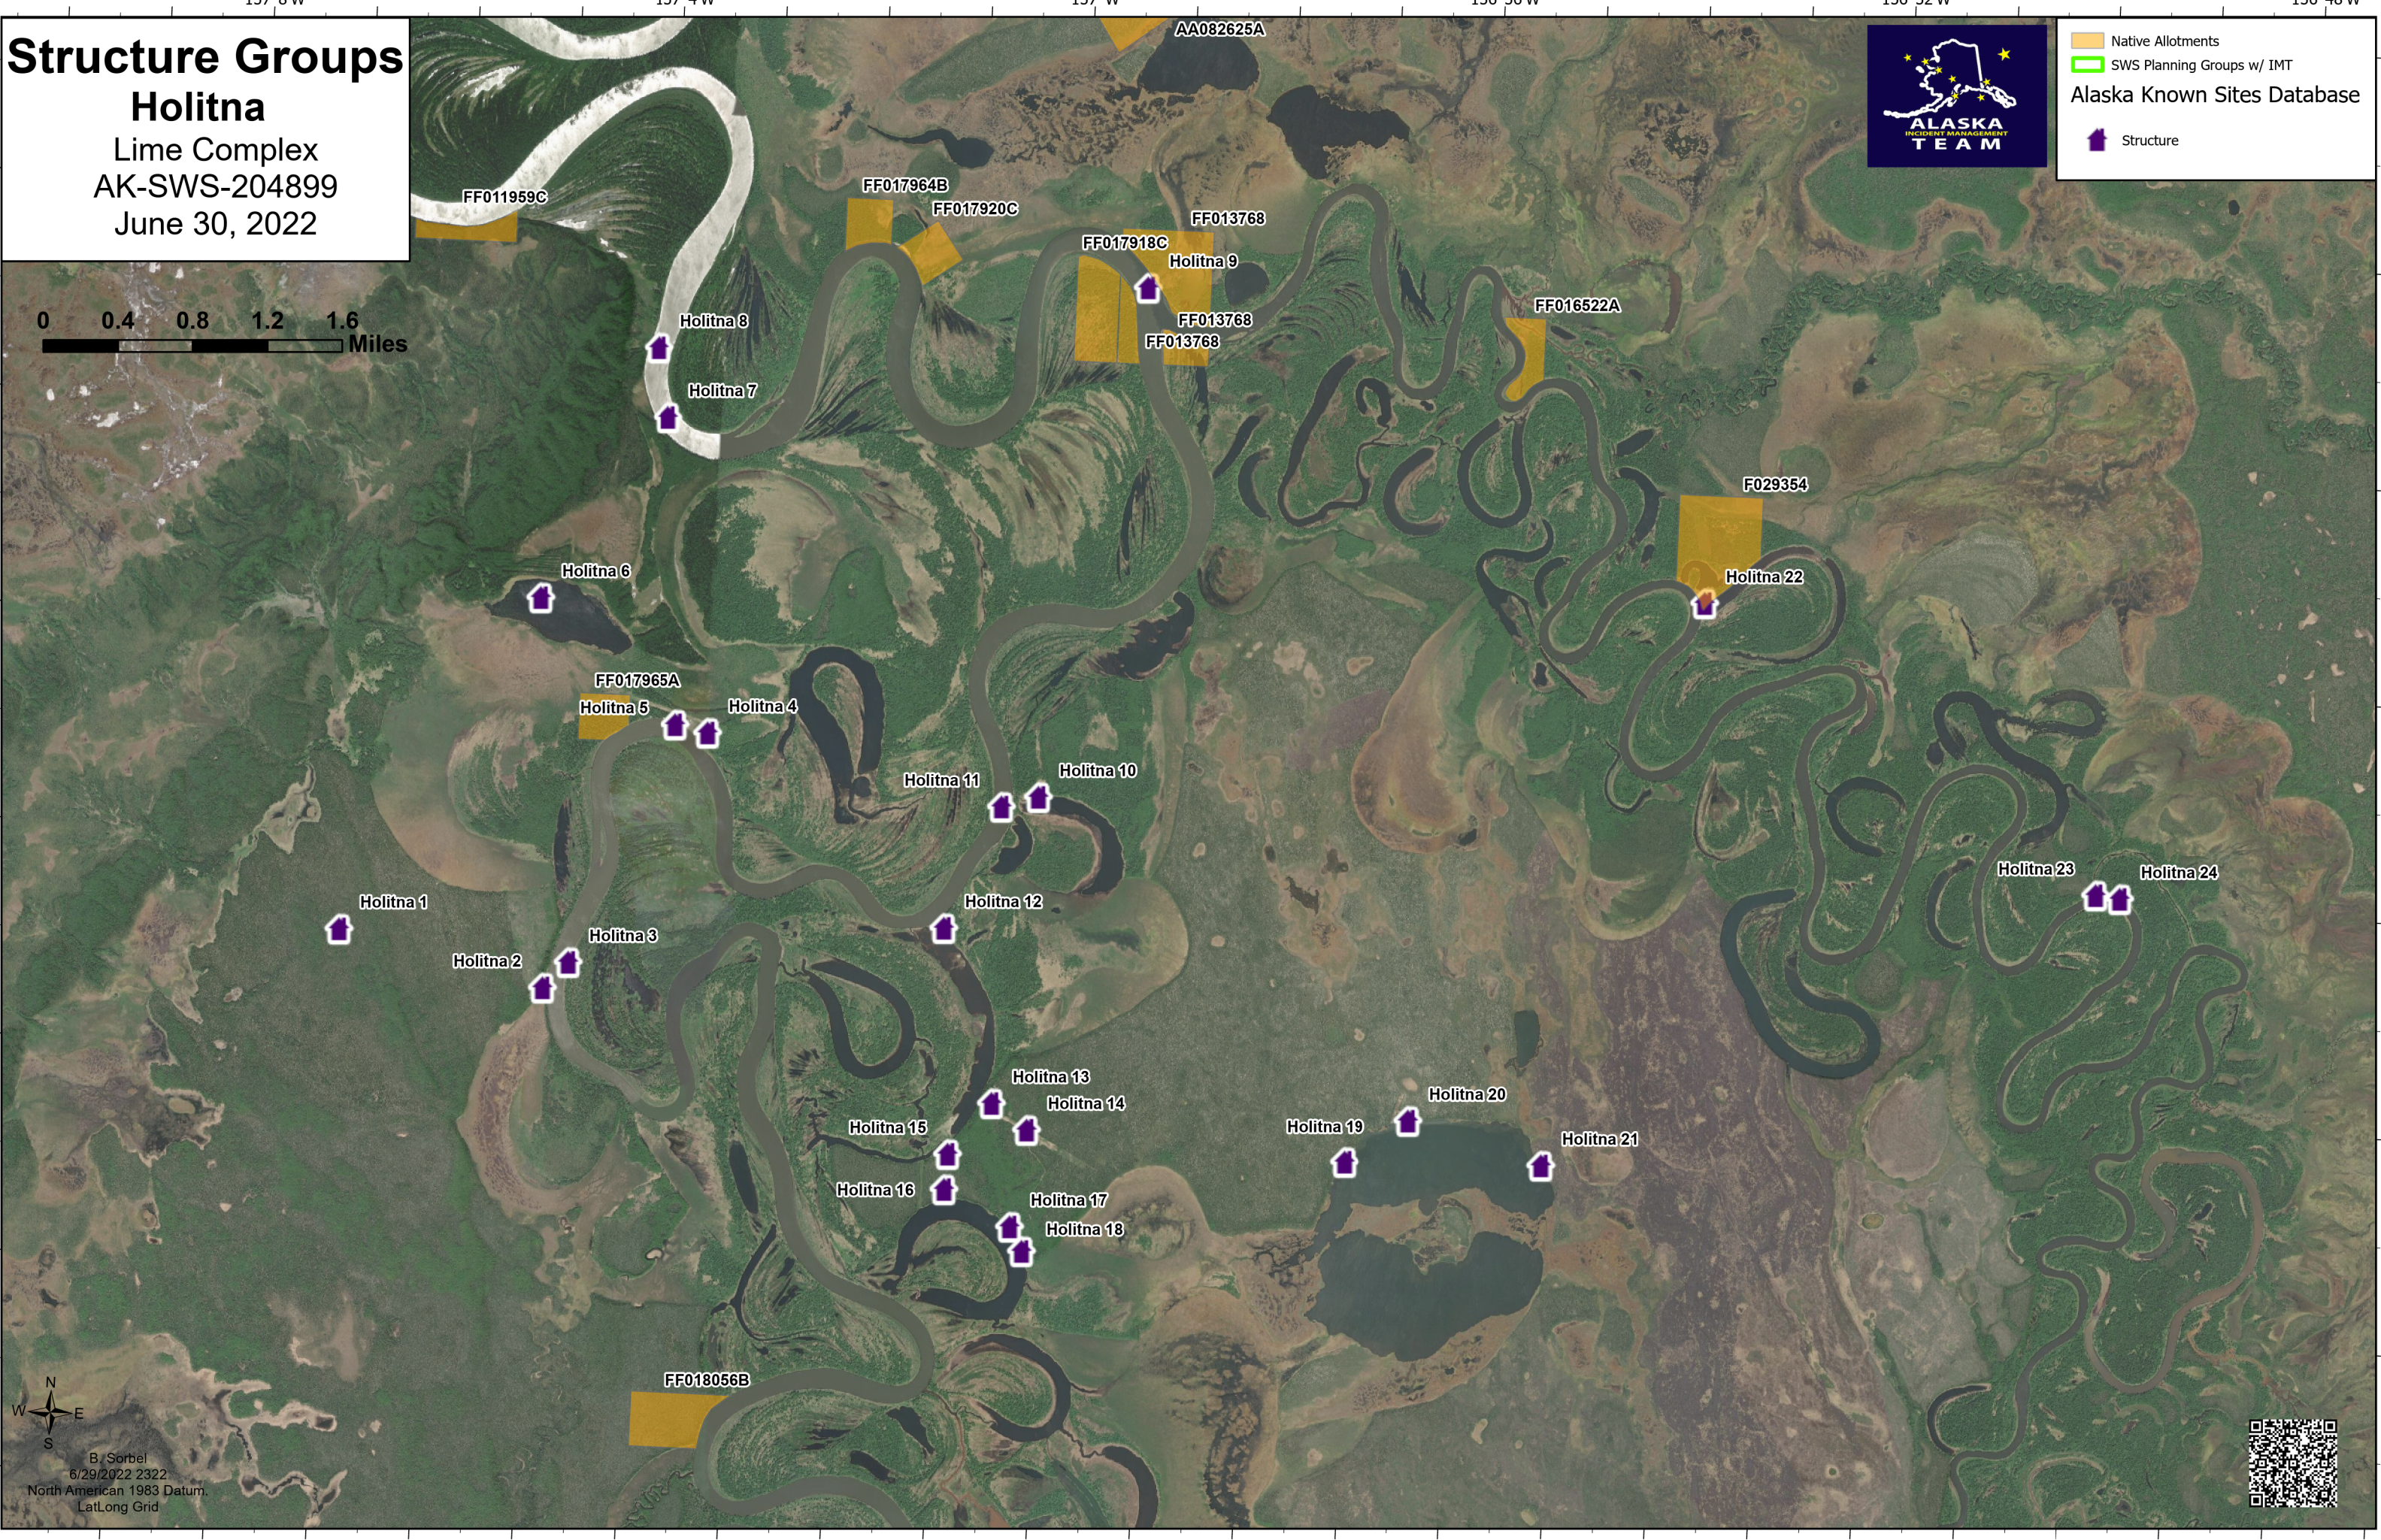

# Structure Groups Holitna

Lime Complex  
AK-SWS-204899  
June 30, 2022

Native Allotments  
SWS Planning Groups w/ IMT  
Alaska Known Sites Database  
Structure

N  
W E  
S  
B. Sorbel  
6/29/2022 2322  
North American 1983 Datum,  
LatLong Grid