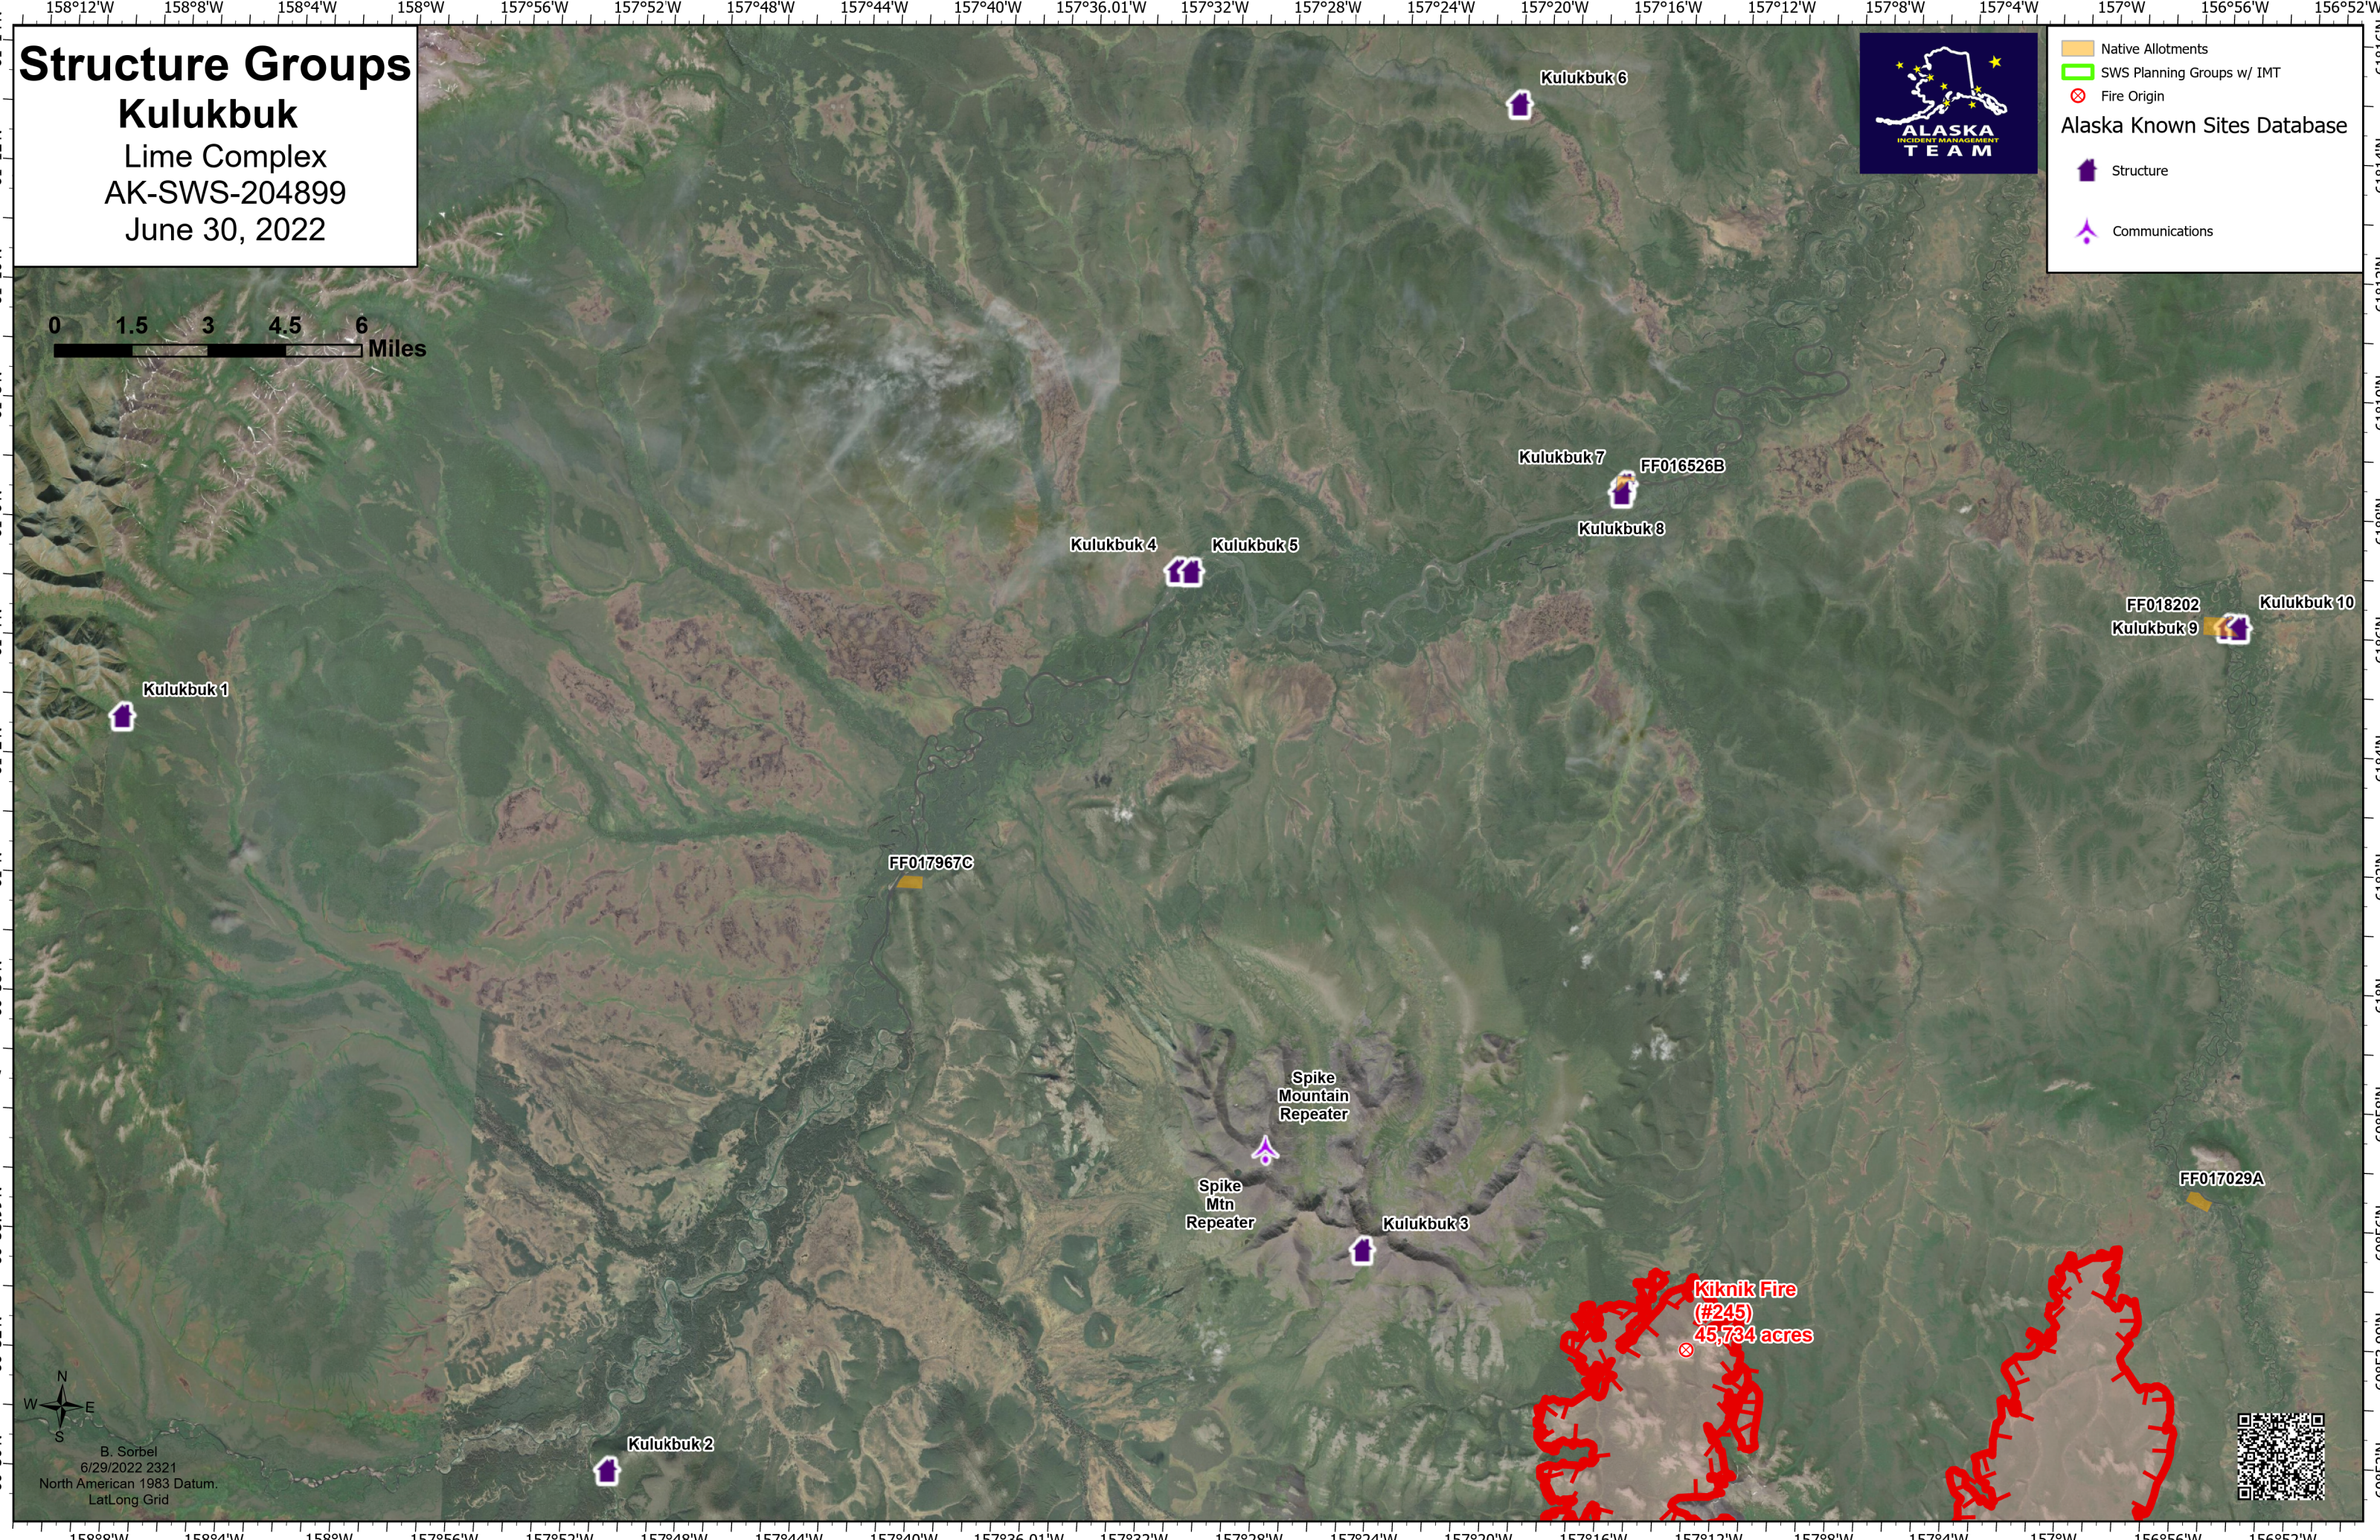

Structure Groups

Kulukbuk

Lime Complex
AK-SWS-204899
June 30, 2022

Native Allotments
SWS Planning Groups w/ IMT
Fire Origin
Structure
Communications

Alaska Known Sites Database

B. Sorbel
6/29/2022 2321
North American 1983 Datum
LatLong Grid

Kiknik Fire (#245)
45,734 acres

Kulukbuk2

FF017967C

Spike Mtn Repeater

Spike Mountain Repeater

Kulukbuk3

Kulukbuk4

Kulukbuk5

Kulukbuk7

FF016526B

Kulukbuk8

FF018202

Kulukbuk9

Kulukbuk10

FF017029A

Kulukbuk6