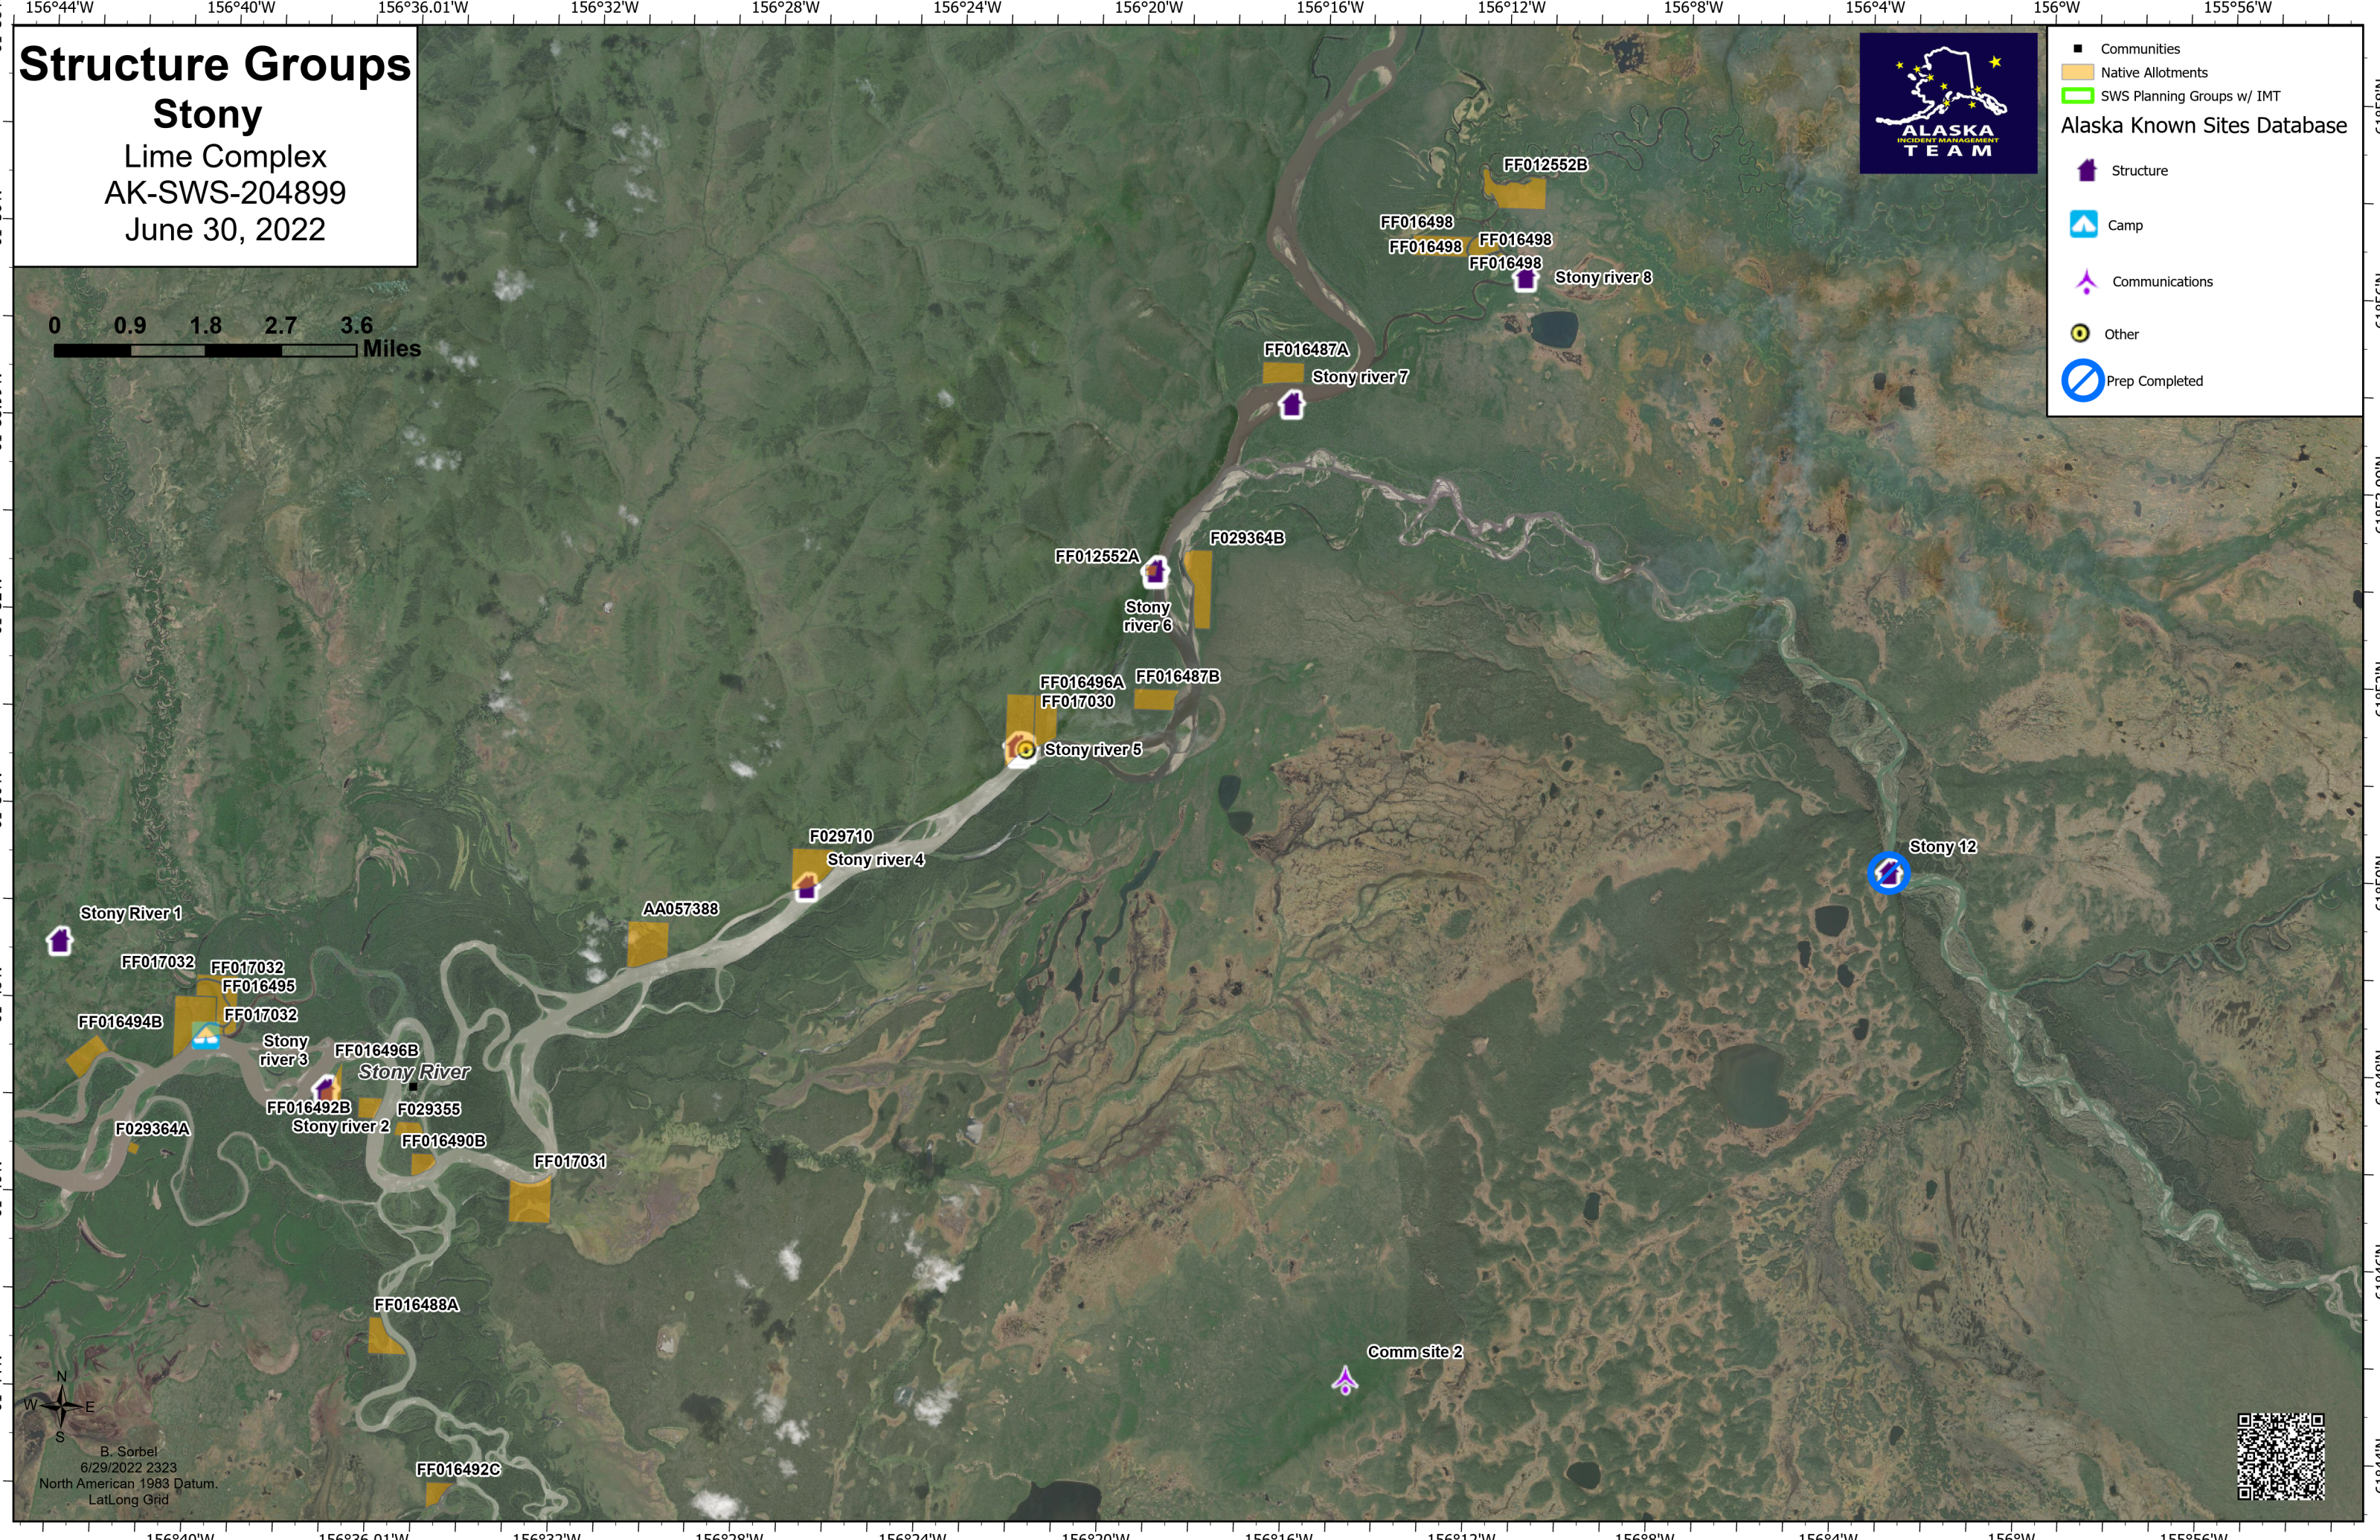

Structure Groups

Stony

Lime Complex
AK-SWS-204899
June 30, 2022

- Communities
- Native Allotments
- SWS Planning Groups w/ IMT
- Alaska Known Sites Database
- Structure
- Camp
- Communications
- Other
- Prep Completed

B. Sorbel
6/29/2022 2323
North American 1983 Datum.
LatLong Grid