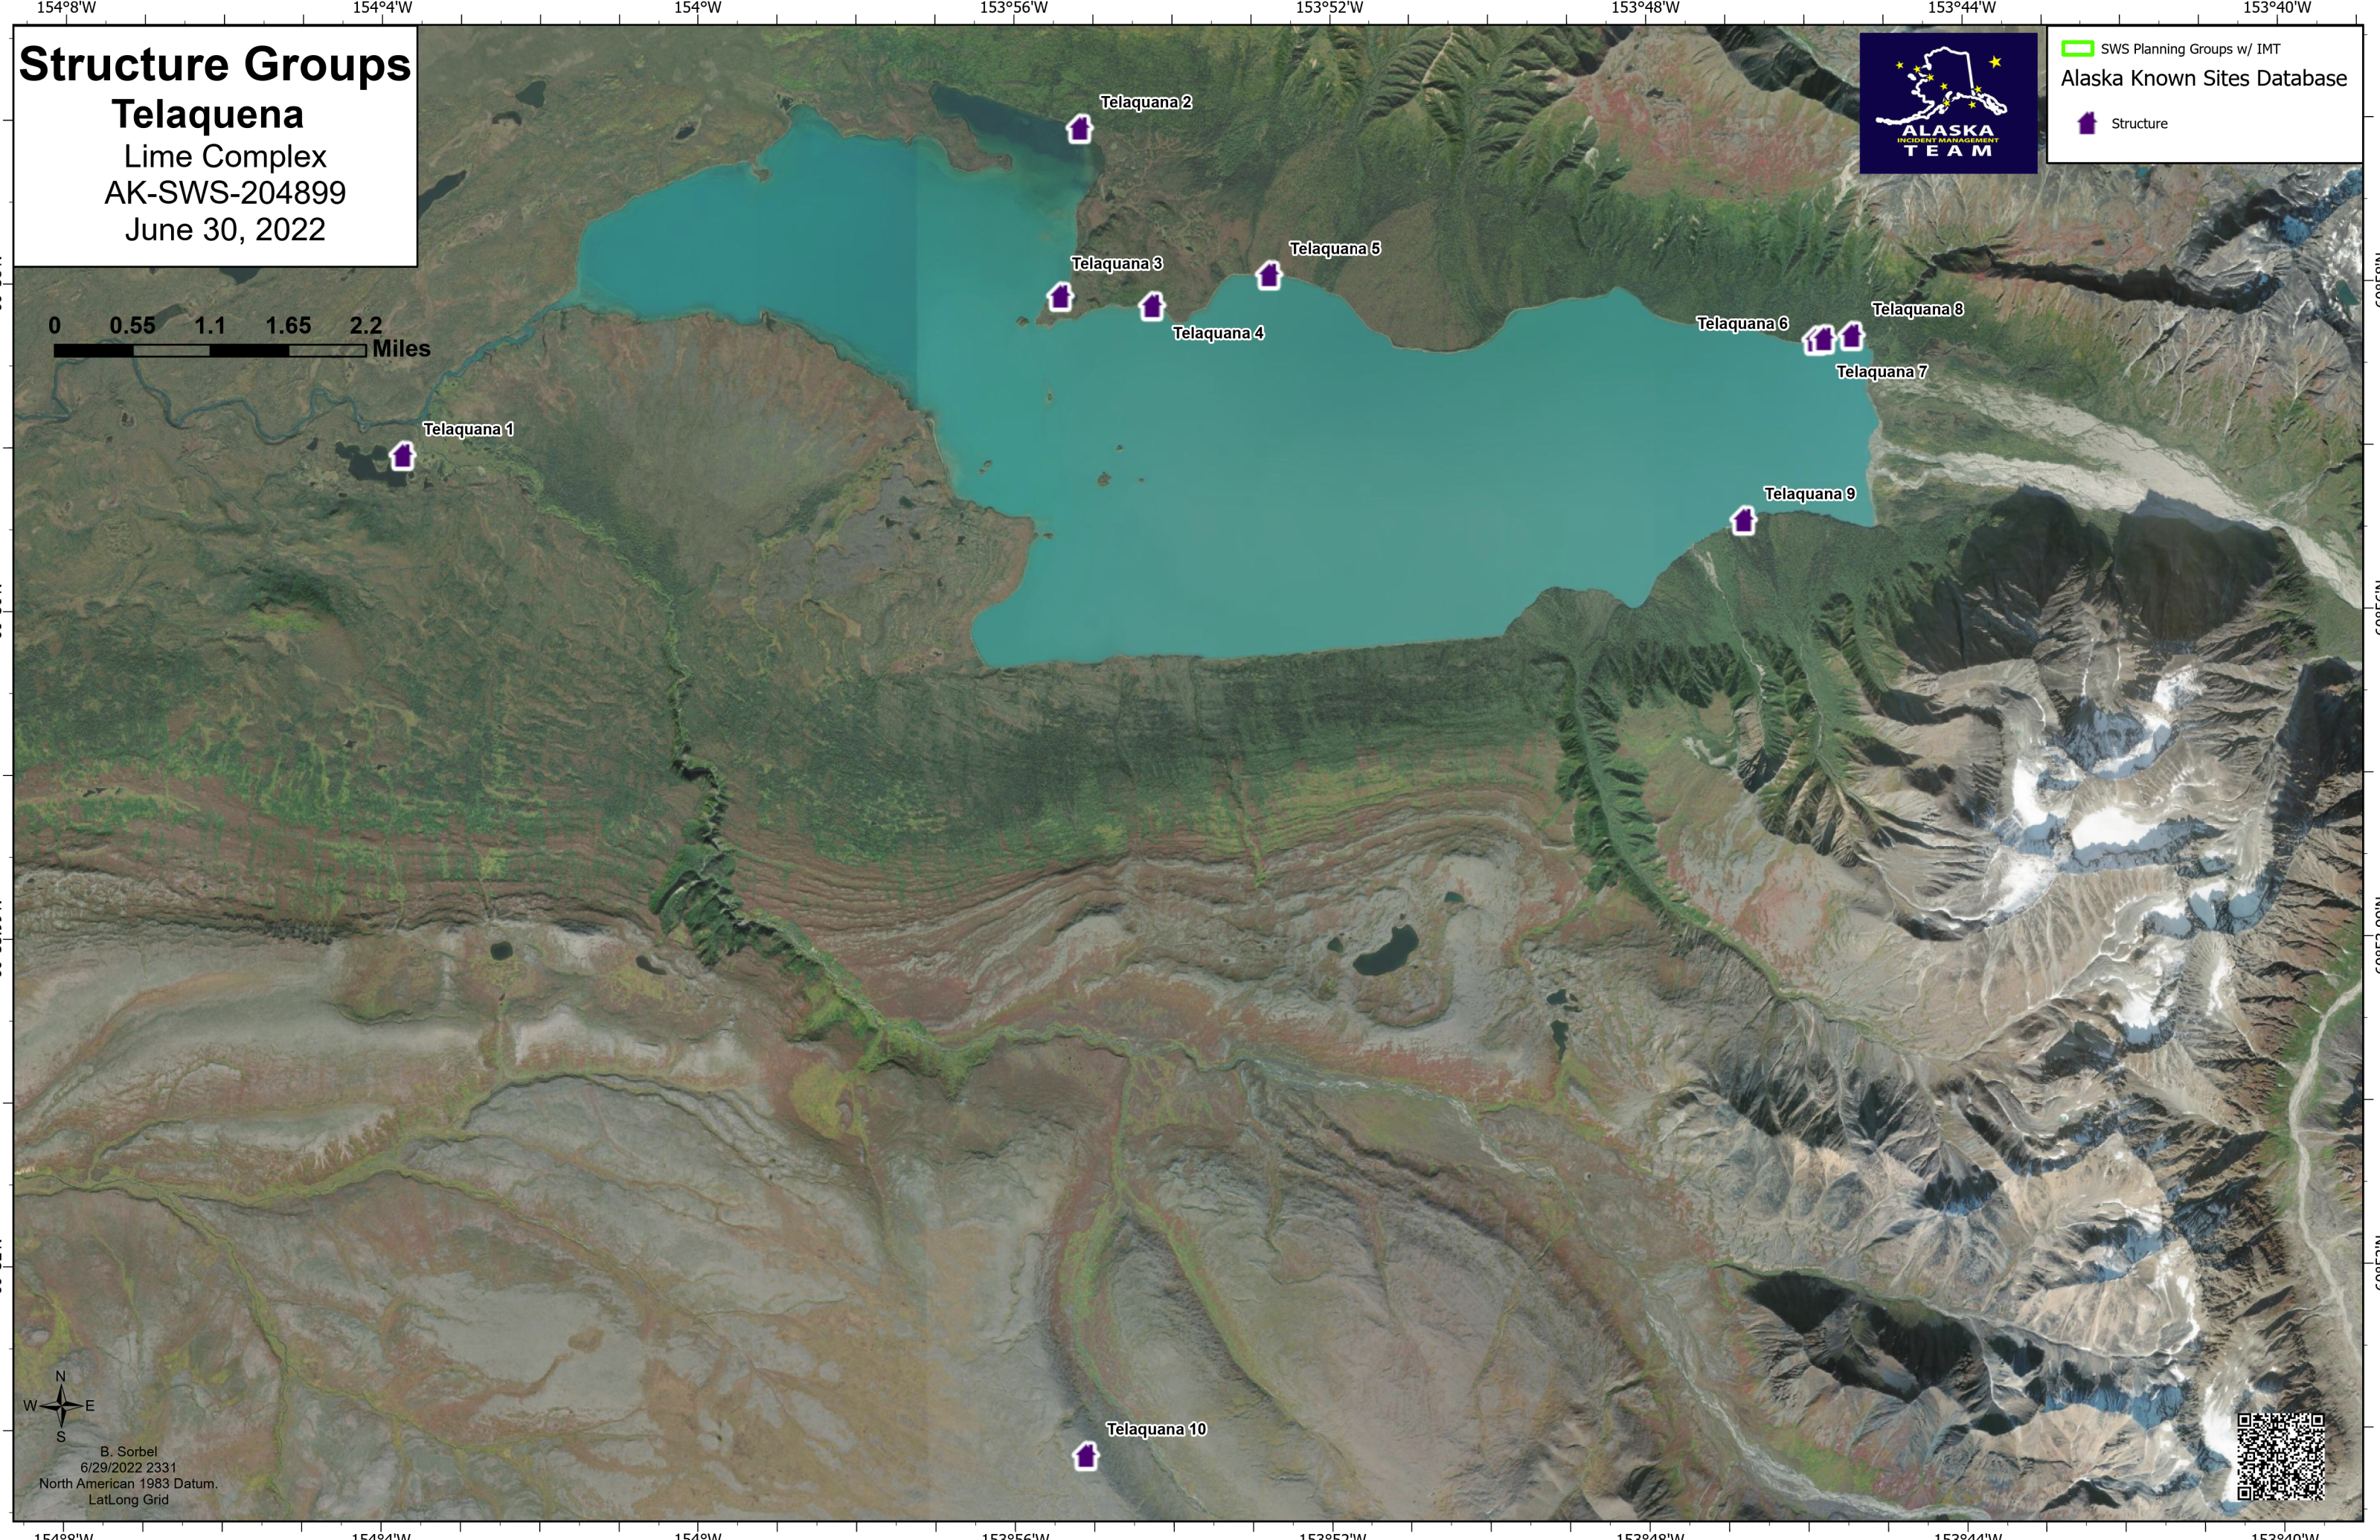

Structure Groups

Telaquana

Lime Complex
AK-SWS-204899
June 30, 2022

SWS Planning Groups w/ IMT
Alaska Known Sites Database

Structure

B. Sorbel
6/29/2022 2331
North American 1983 Datum.
LatLong Grid