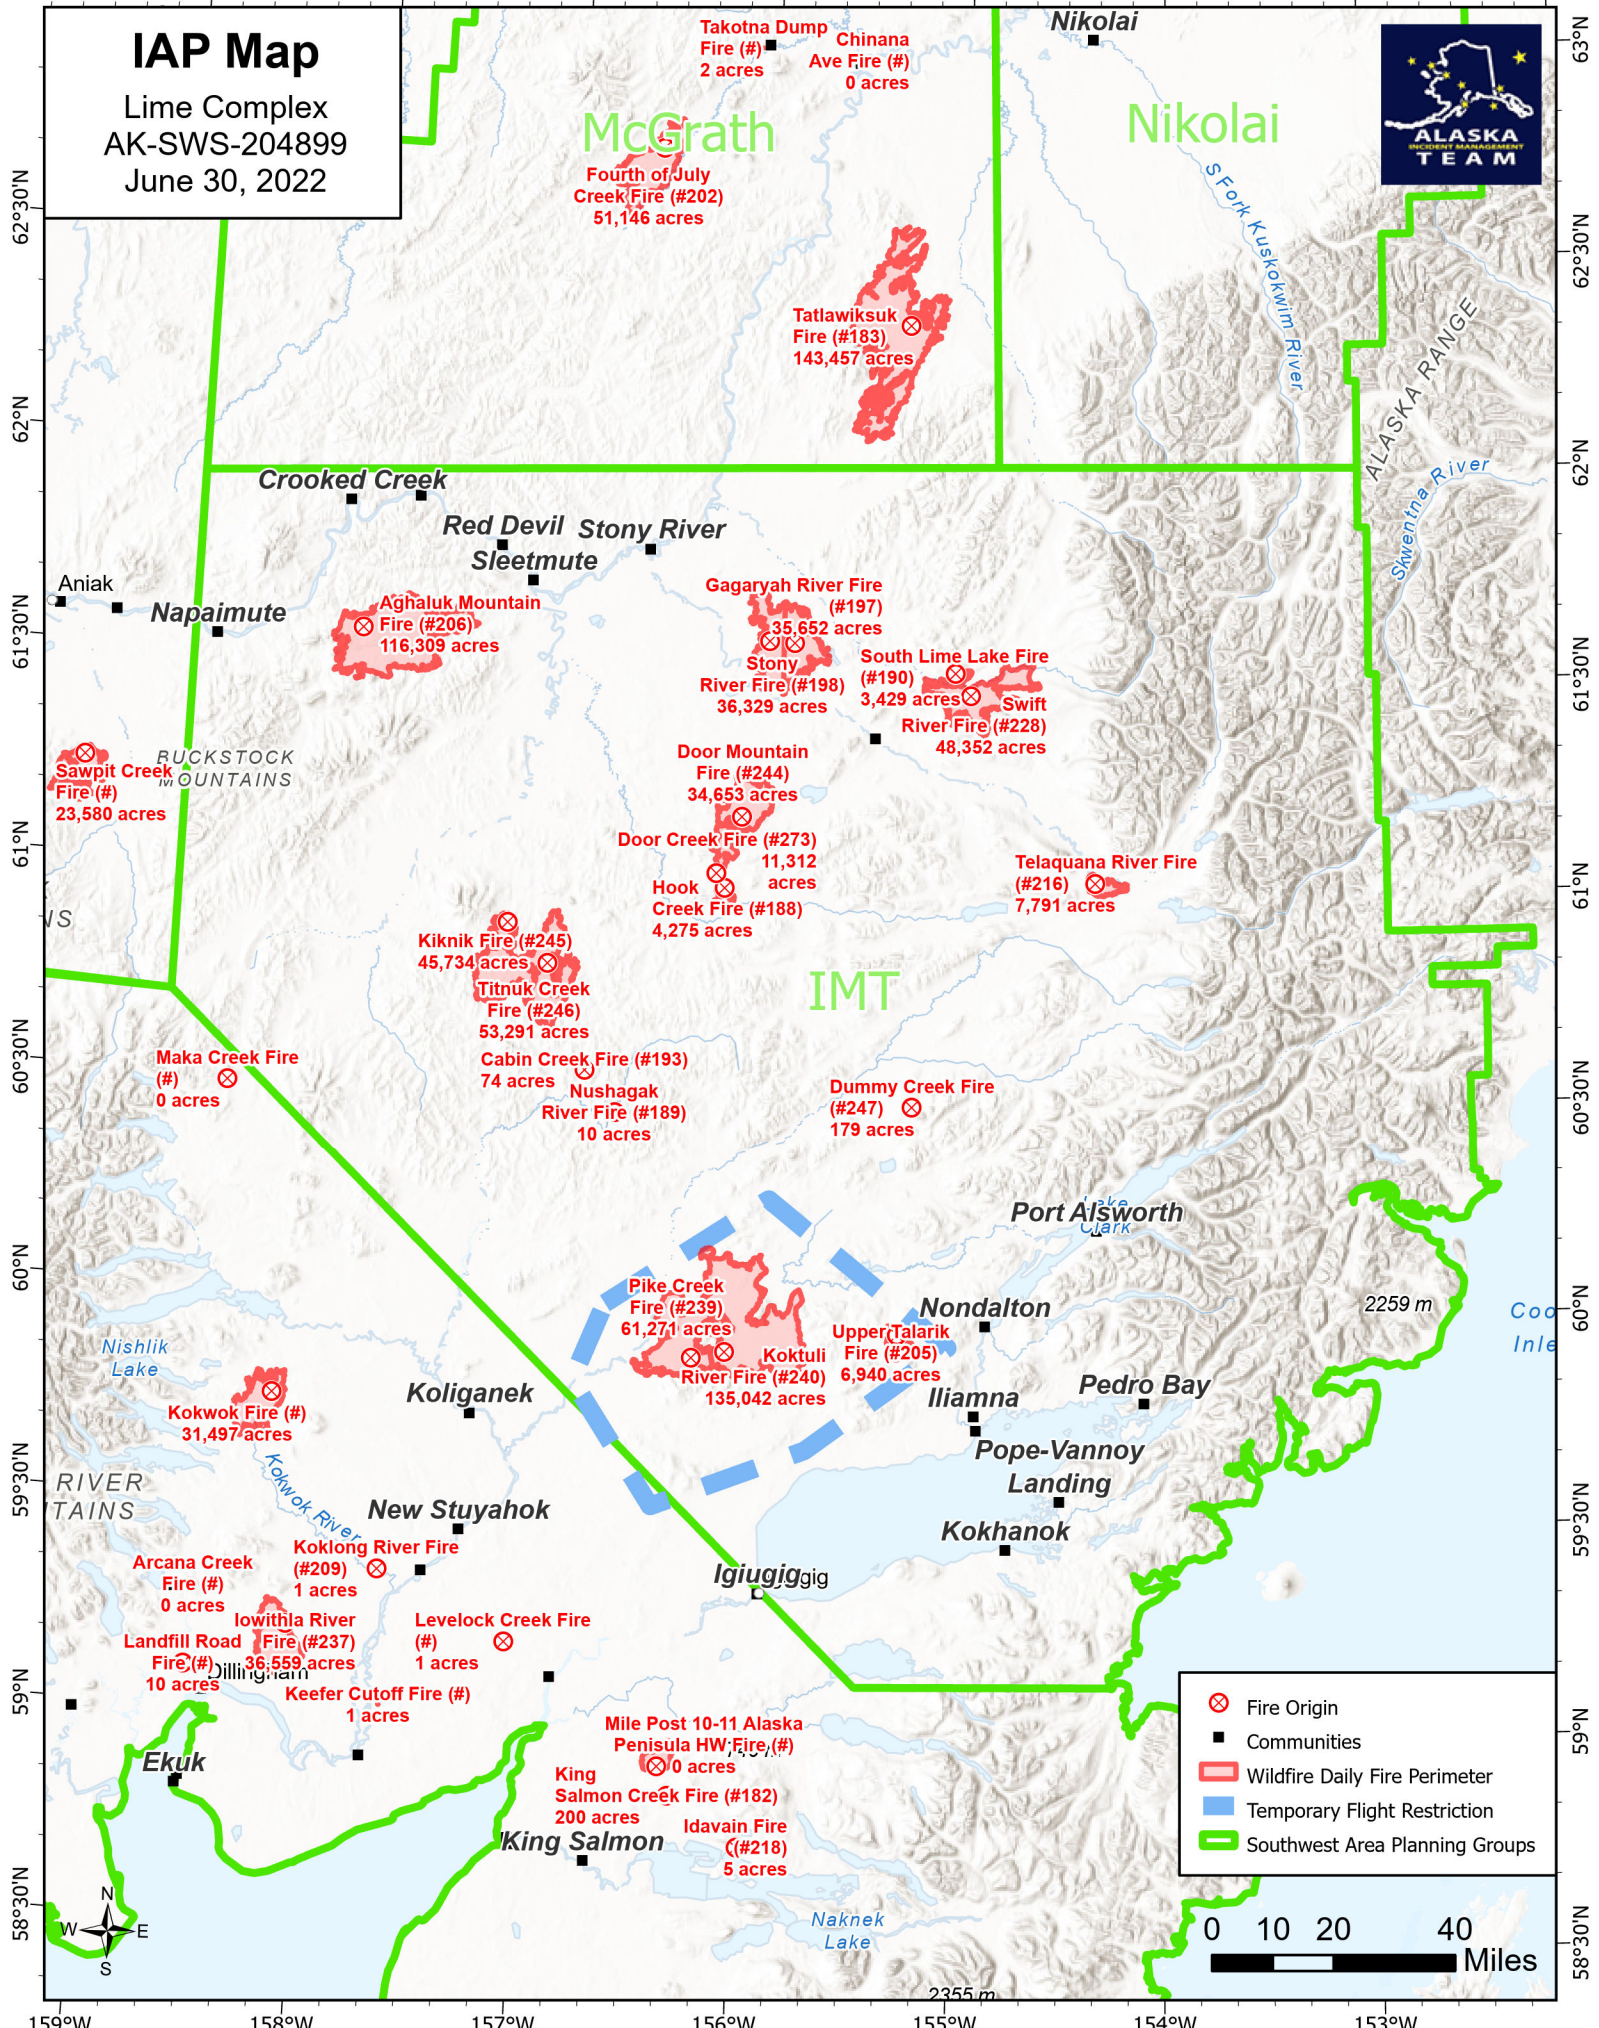

159°W 158°W 157°W 156°W 155°W 154°W 153°W 152°W

IAP Map

Lime Complex
AK-SWS-204899
June 30, 2022

McGrath

Nikolai

IMT

- Fire Origin
- Communities
- Wildfire Daily Fire Perimeter
- Temporary Flight Restriction
- Southwest Area Planning Groups

0 10 20 40 Miles

159°W 158°W 157°W 156°W 155°W 154°W 153°W

58°30'N 59°N 59°30'N 60°N 60°30'N 61°N 61°30'N 62°N 62°30'N 63°N