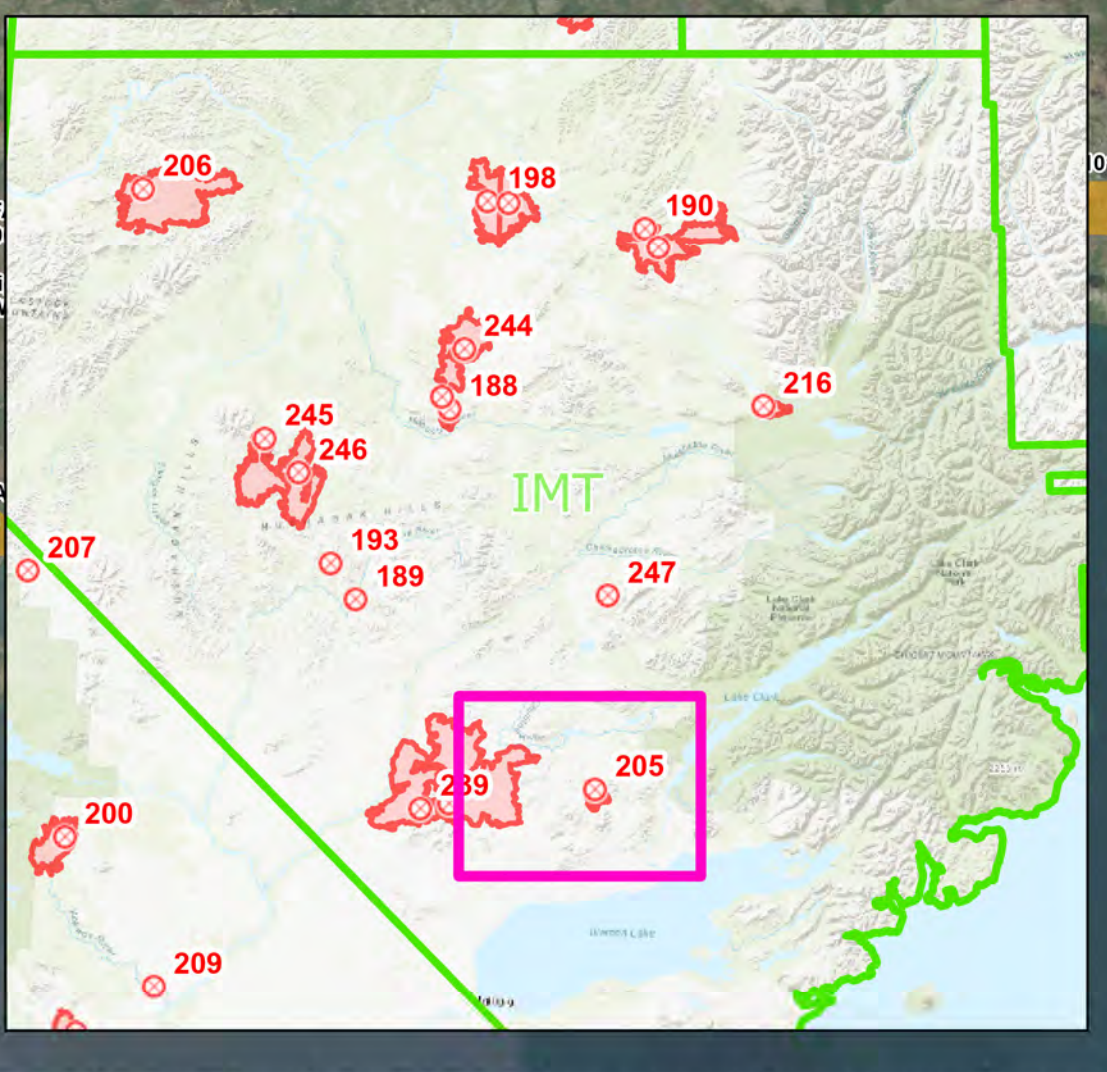

Operations Map Fire 205

Lime Complex
AK-SWS-204899
June 30, 2022

- Contaminated
- Native Allotments
- Fire Origin
- SWS Planning Groups w/ BMT
- Temporary Flight Restriction
- Confined
- Uncollected
- Wildfire Daily Fire Perimeter
- Alaska Known Sites Database
- Structure
- Heavy Crane/Equipment
- KAWS
- Other
- 0 - 24 hrs
- 12 - 24 hrs

6/29/2022 2227
Satellite Imagery
North American 1983 Datum, Lat/Long Grid

Unconfined Fire 205
3,246 acres

Rebate Camp - Rebate Camp
Consists of several
to 14 30' x 30' structures and
some modern structures.
Fair amount of combustible material
located in area with
camp. The setting government
and private property. All
gabons set in aluminum tanks