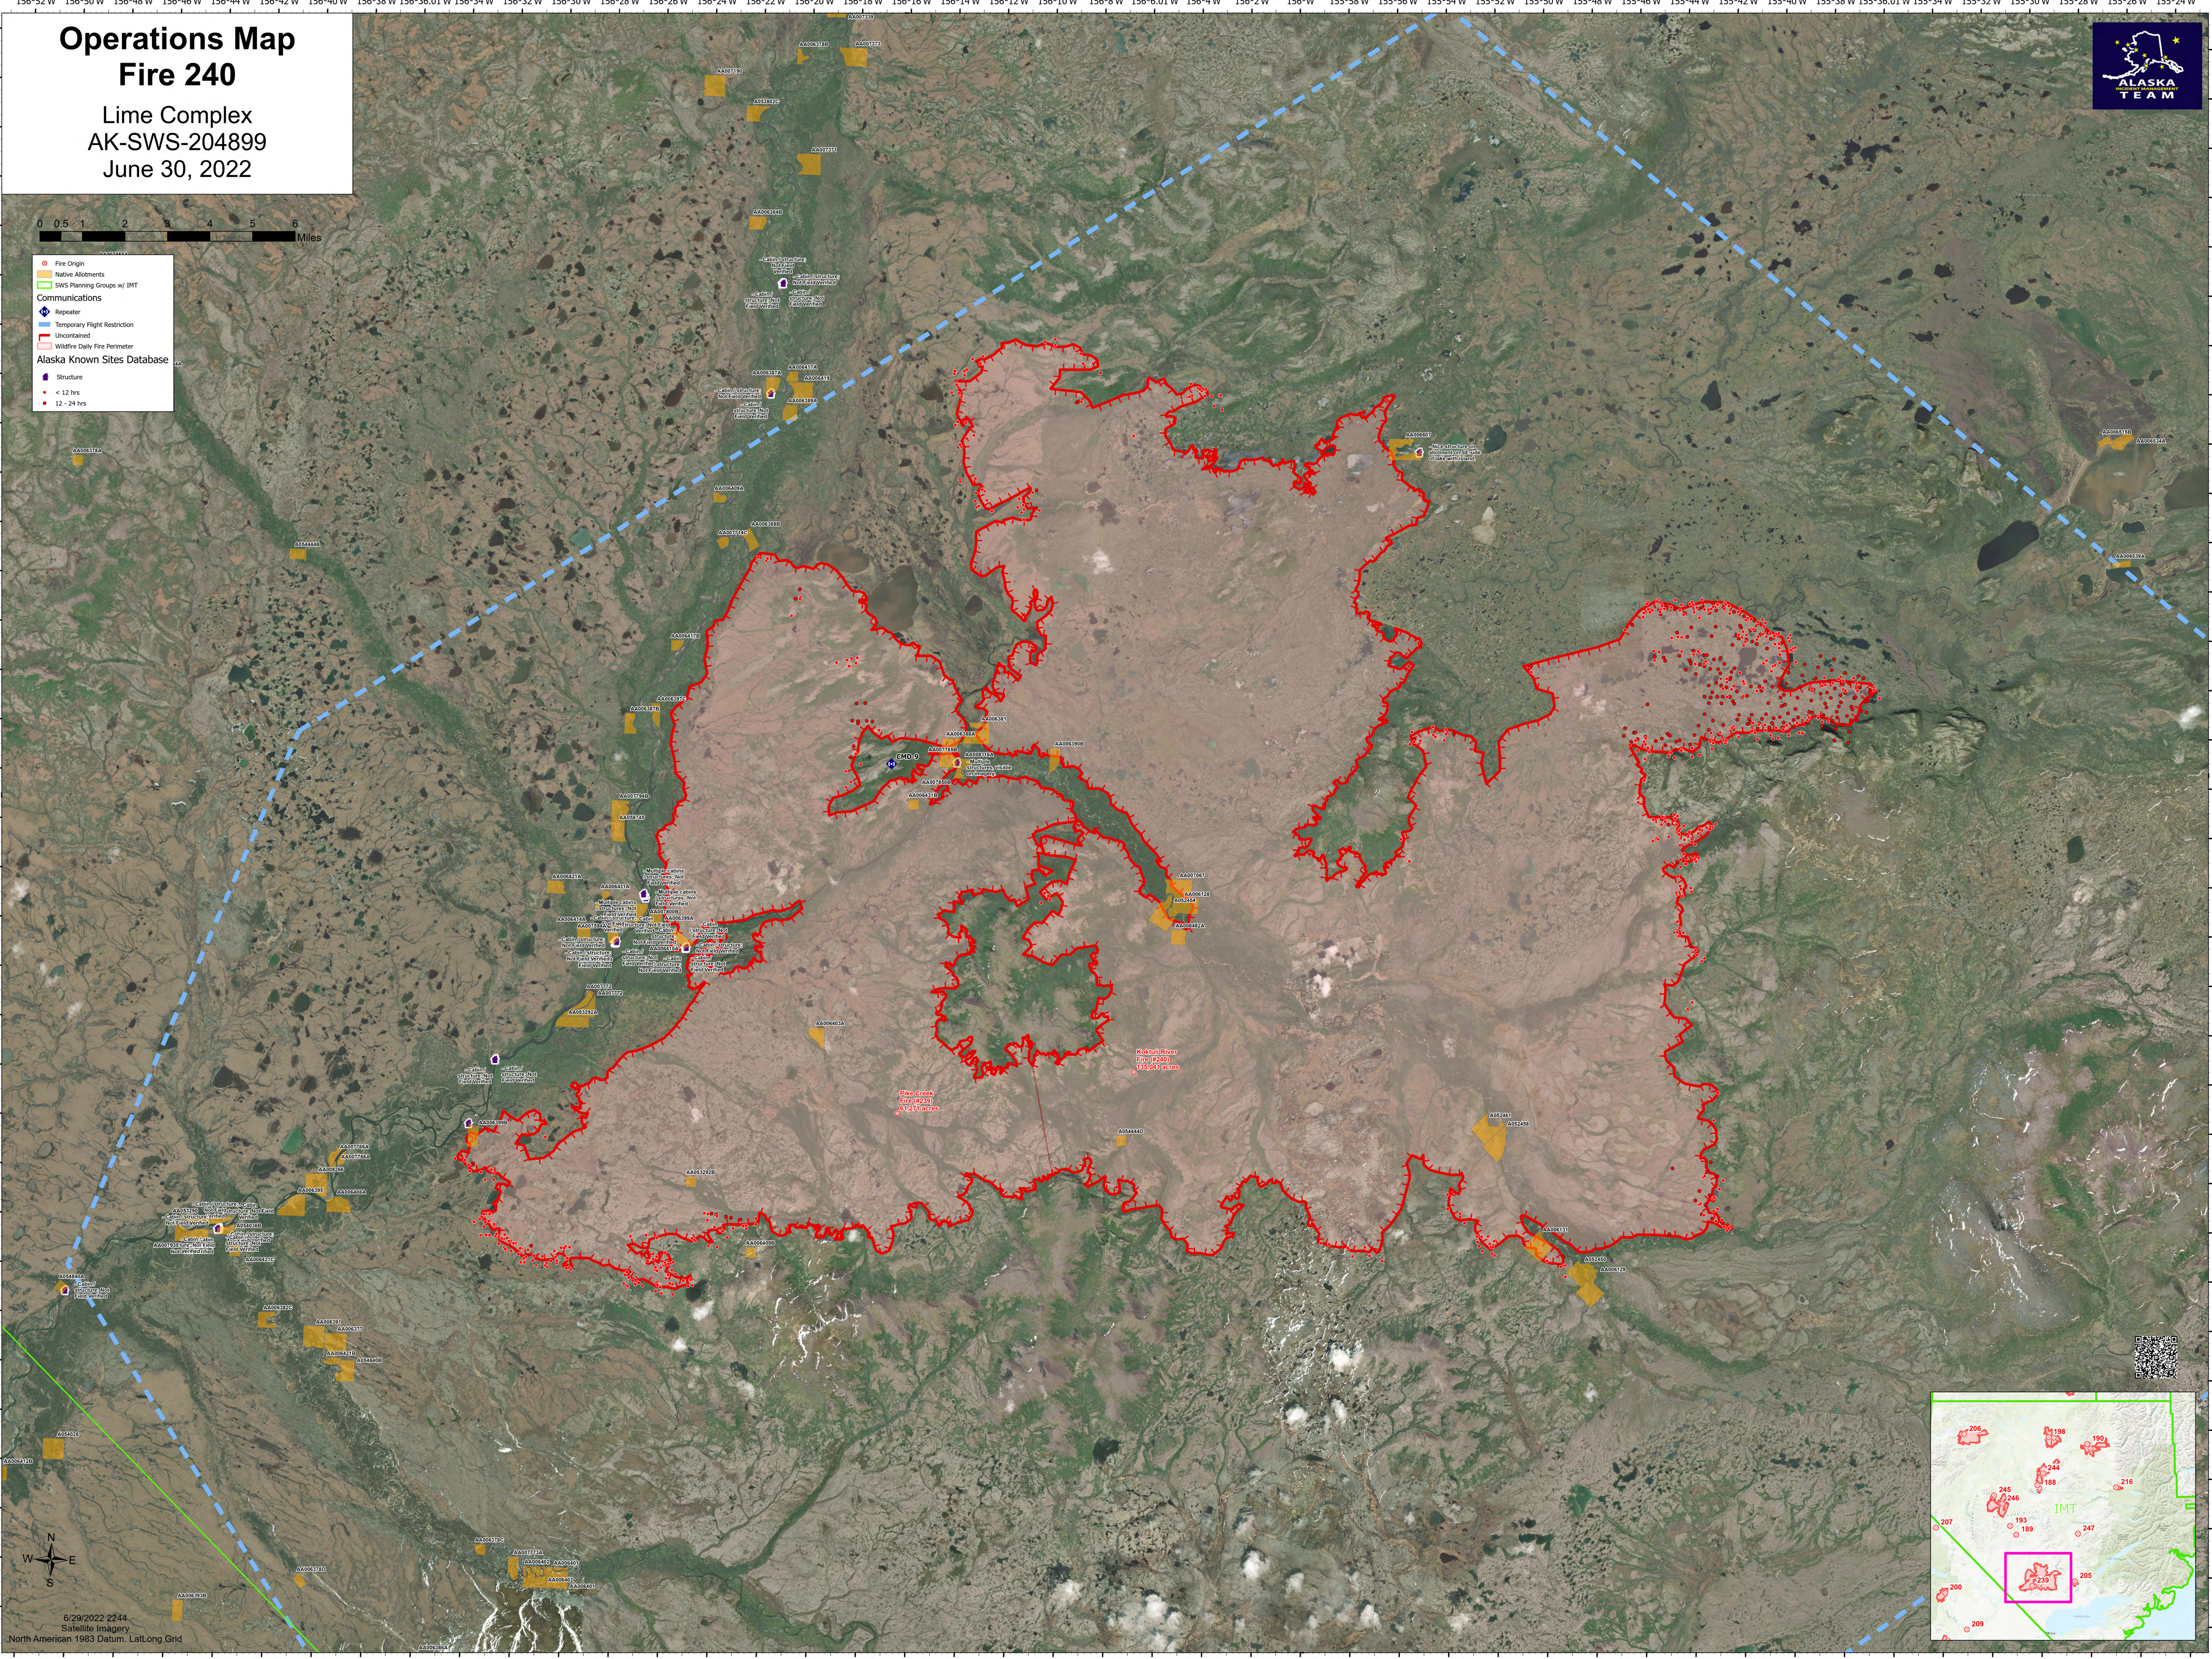

Operations Map Fire 240

Lime Complex
AK-SWS-204899
June 30, 2022

- Fire Origin
- Native Allotments
- SWS Planning Groups w/ IMT
- Communications
- Repeater
- Temporary Flight Restriction
- Uncontained
- Wildfire Daily Fire Perimeter
- Alaska Known Sites Database
- Structure
- < 12 hrs
- 12 - 24 hrs

6/29/2022 2244
Satellite Imagery
North American 1983 Datum, Lat/Long Grid